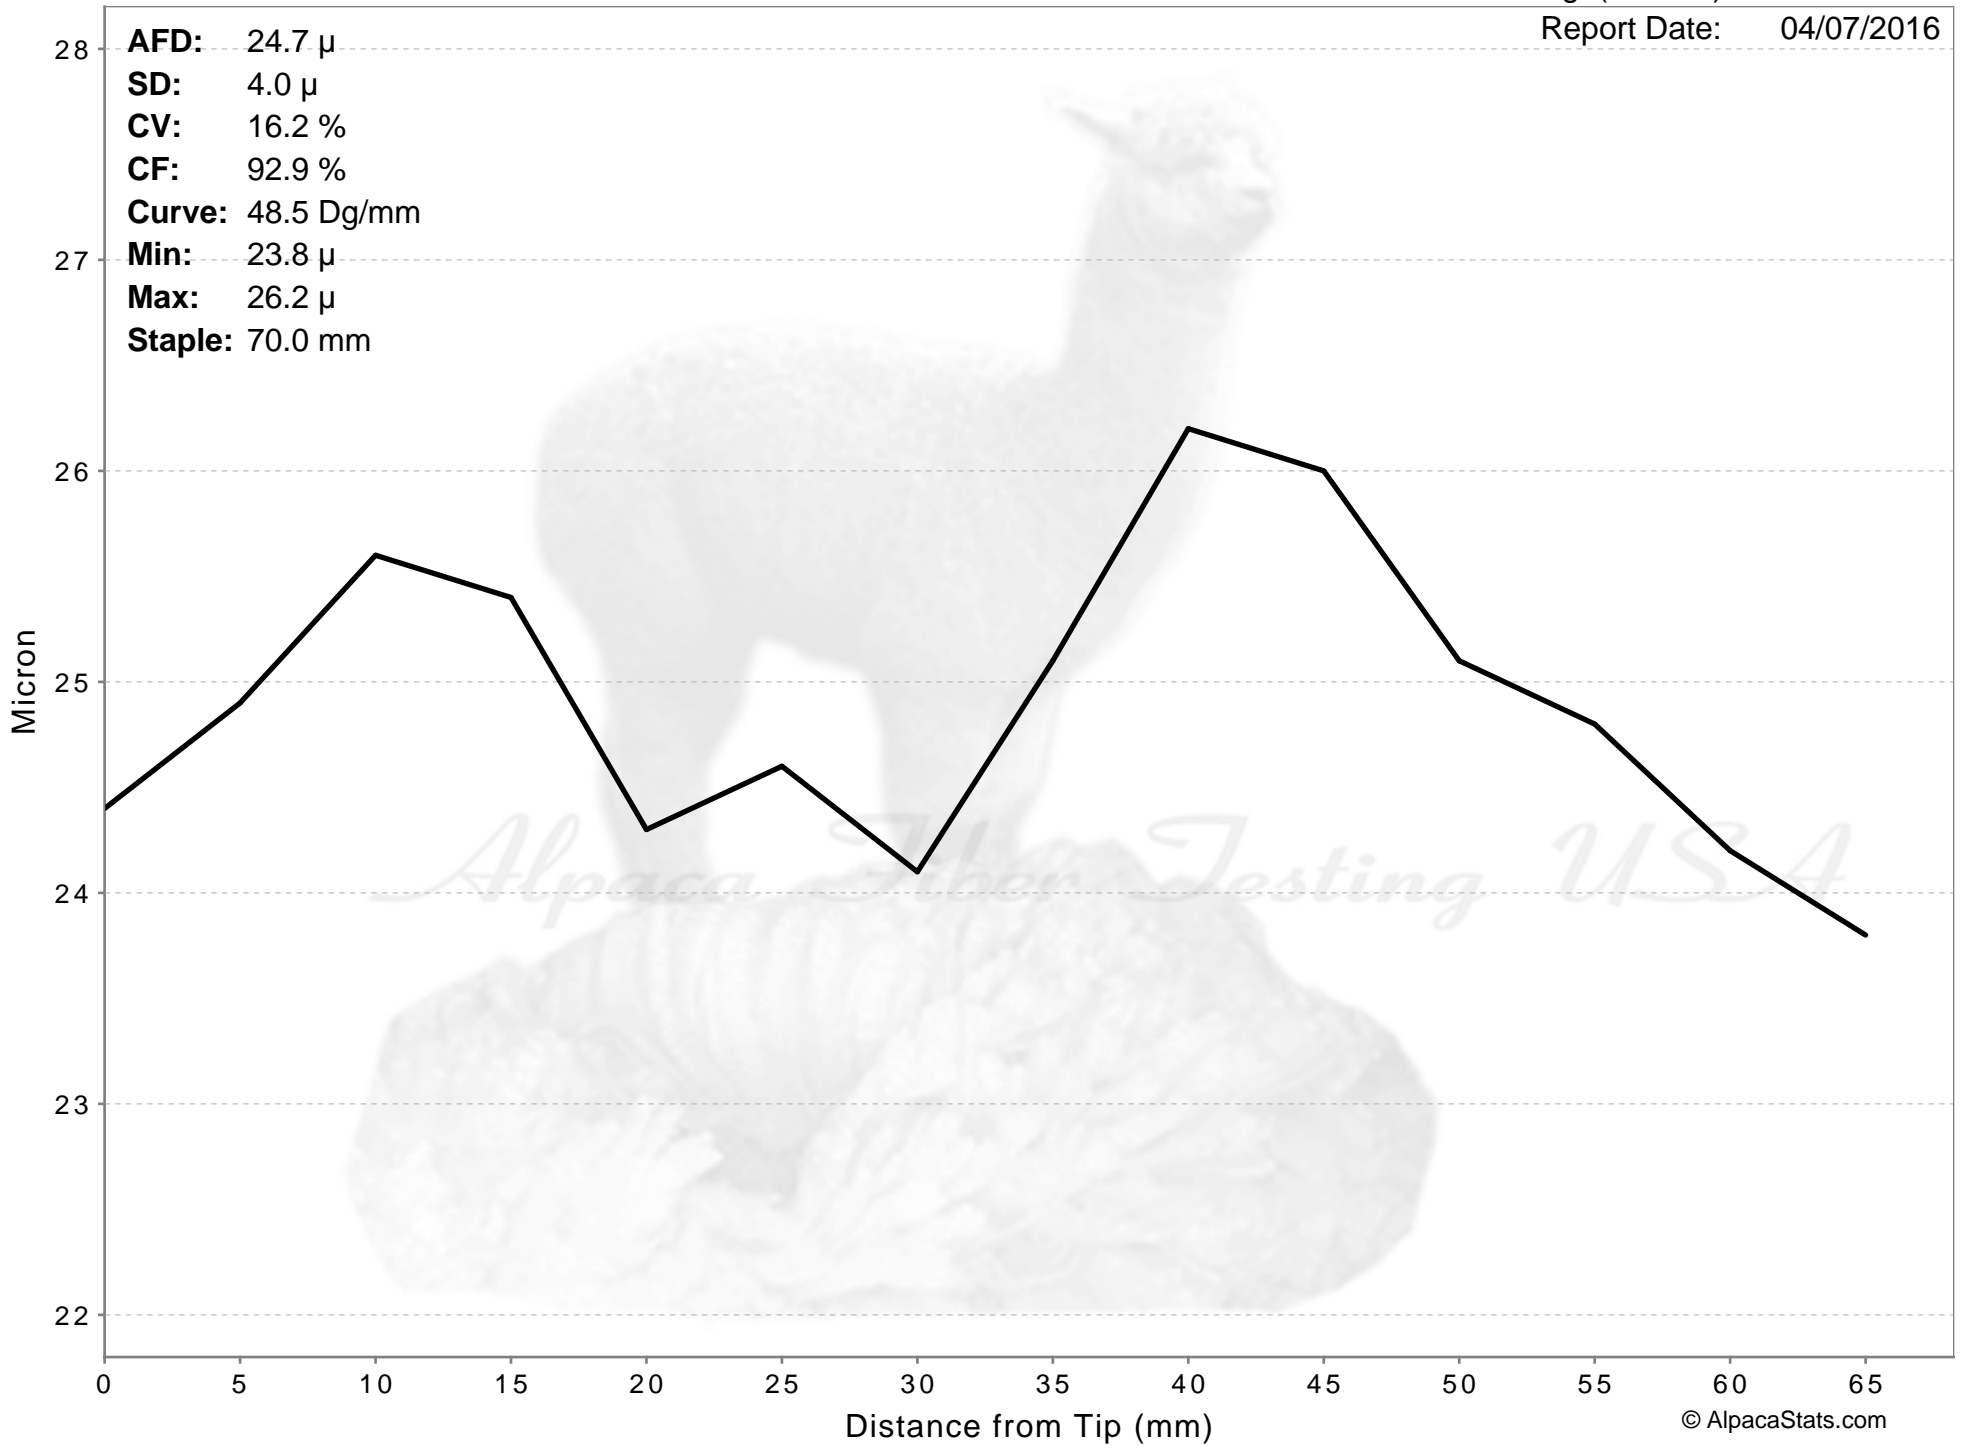

# HELEN'S SHEEZADORABLE

Age(months): 42  
Report Date: 04/07/2016

**AFD:** 24.7  $\mu$   
**SD:** 4.0  $\mu$   
**CV:** 16.2 %  
**CF:** 92.9 %  
**Curve:** 48.5 Dg/mm  
**Min:** 23.8  $\mu$   
**Max:** 26.2  $\mu$   
**Staple:** 70.0 mm

# HELEN'S SHEEZADORABLE

**AFD:** 24.7  $\mu$   
**SD:** 4.0  $\mu$   
**CV:** 16.2 %  
**CF:** 92.9 %  
**Curve:** 48.5 Dg/mm  
**Min:** 23.8  $\mu$   
**Max:** 26.2  $\mu$   
**Staple:** 70.0 mm

*Alpaca Fiber Testing USA*