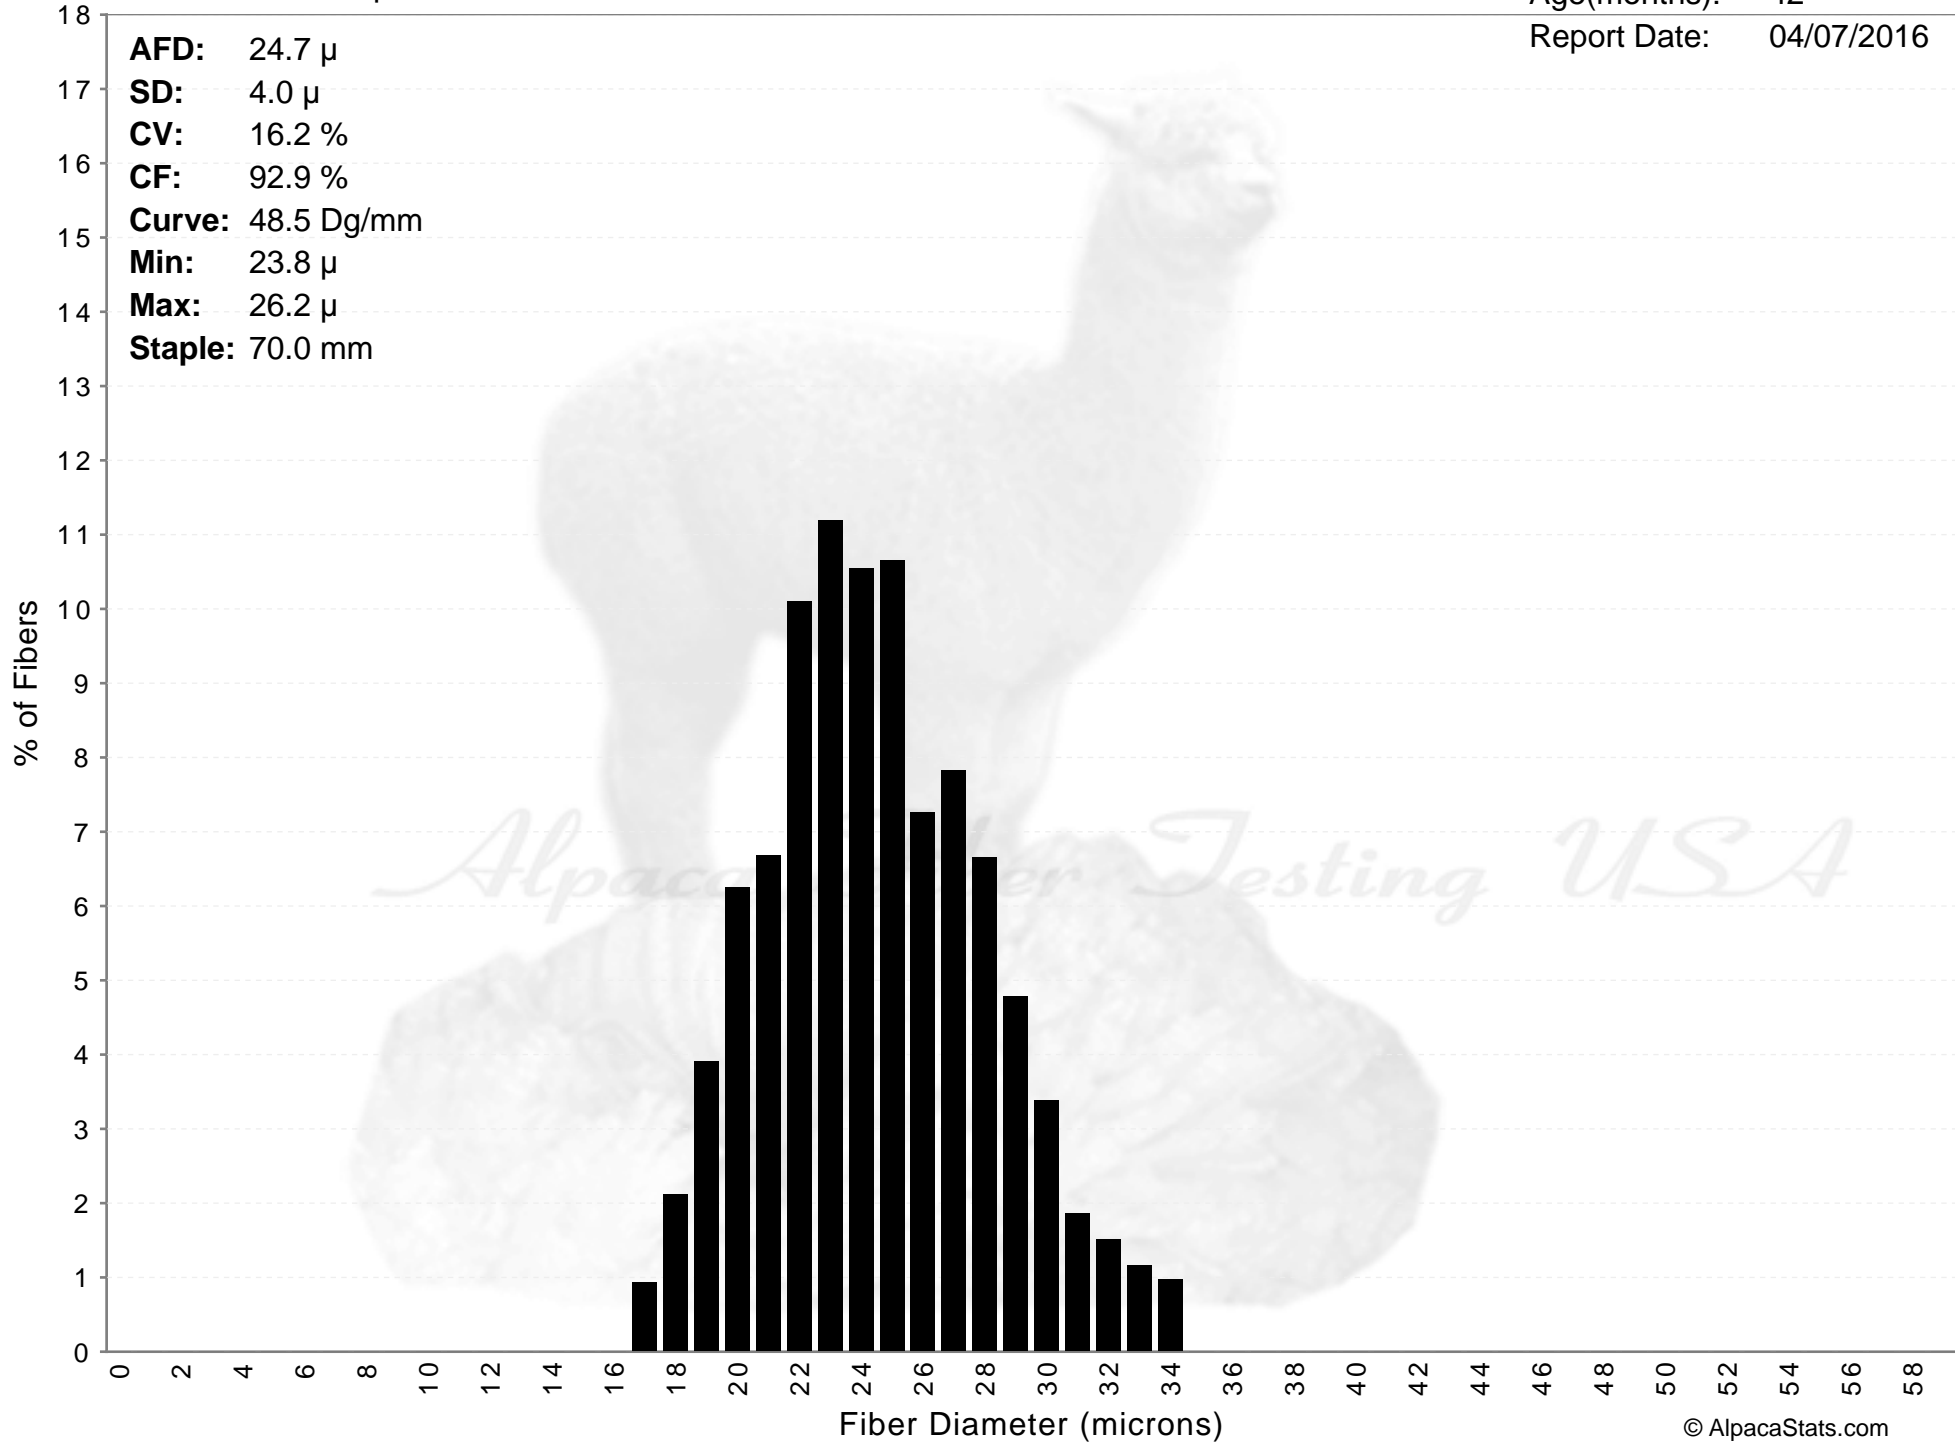

Horse Mountain Alpacas

# HELEN'S SHEEZADORABLE

Age(months): 42  
Report Date: 04/07/2016

**AFD:** 24.7  $\mu$   
**SD:** 4.0  $\mu$   
**CV:** 16.2 %  
**CF:** 92.9 %  
**Curve:** 48.5 Dg/mm  
**Min:** 23.8  $\mu$   
**Max:** 26.2  $\mu$   
**Staple:** 70.0 mm

# HELEN'S SHEEZADORABLE

**AFD:** 24.7  $\mu$   
**SD:** 4.0  $\mu$   
**CV:** 16.2 %  
**CF:** 92.9 %  
**Curve:** 48.5 Dg/mm  
**Min:** 23.8  $\mu$   
**Max:** 26.2  $\mu$   
**Staple:** 70.0 mm

*Alpaca Fiber Testing USA*