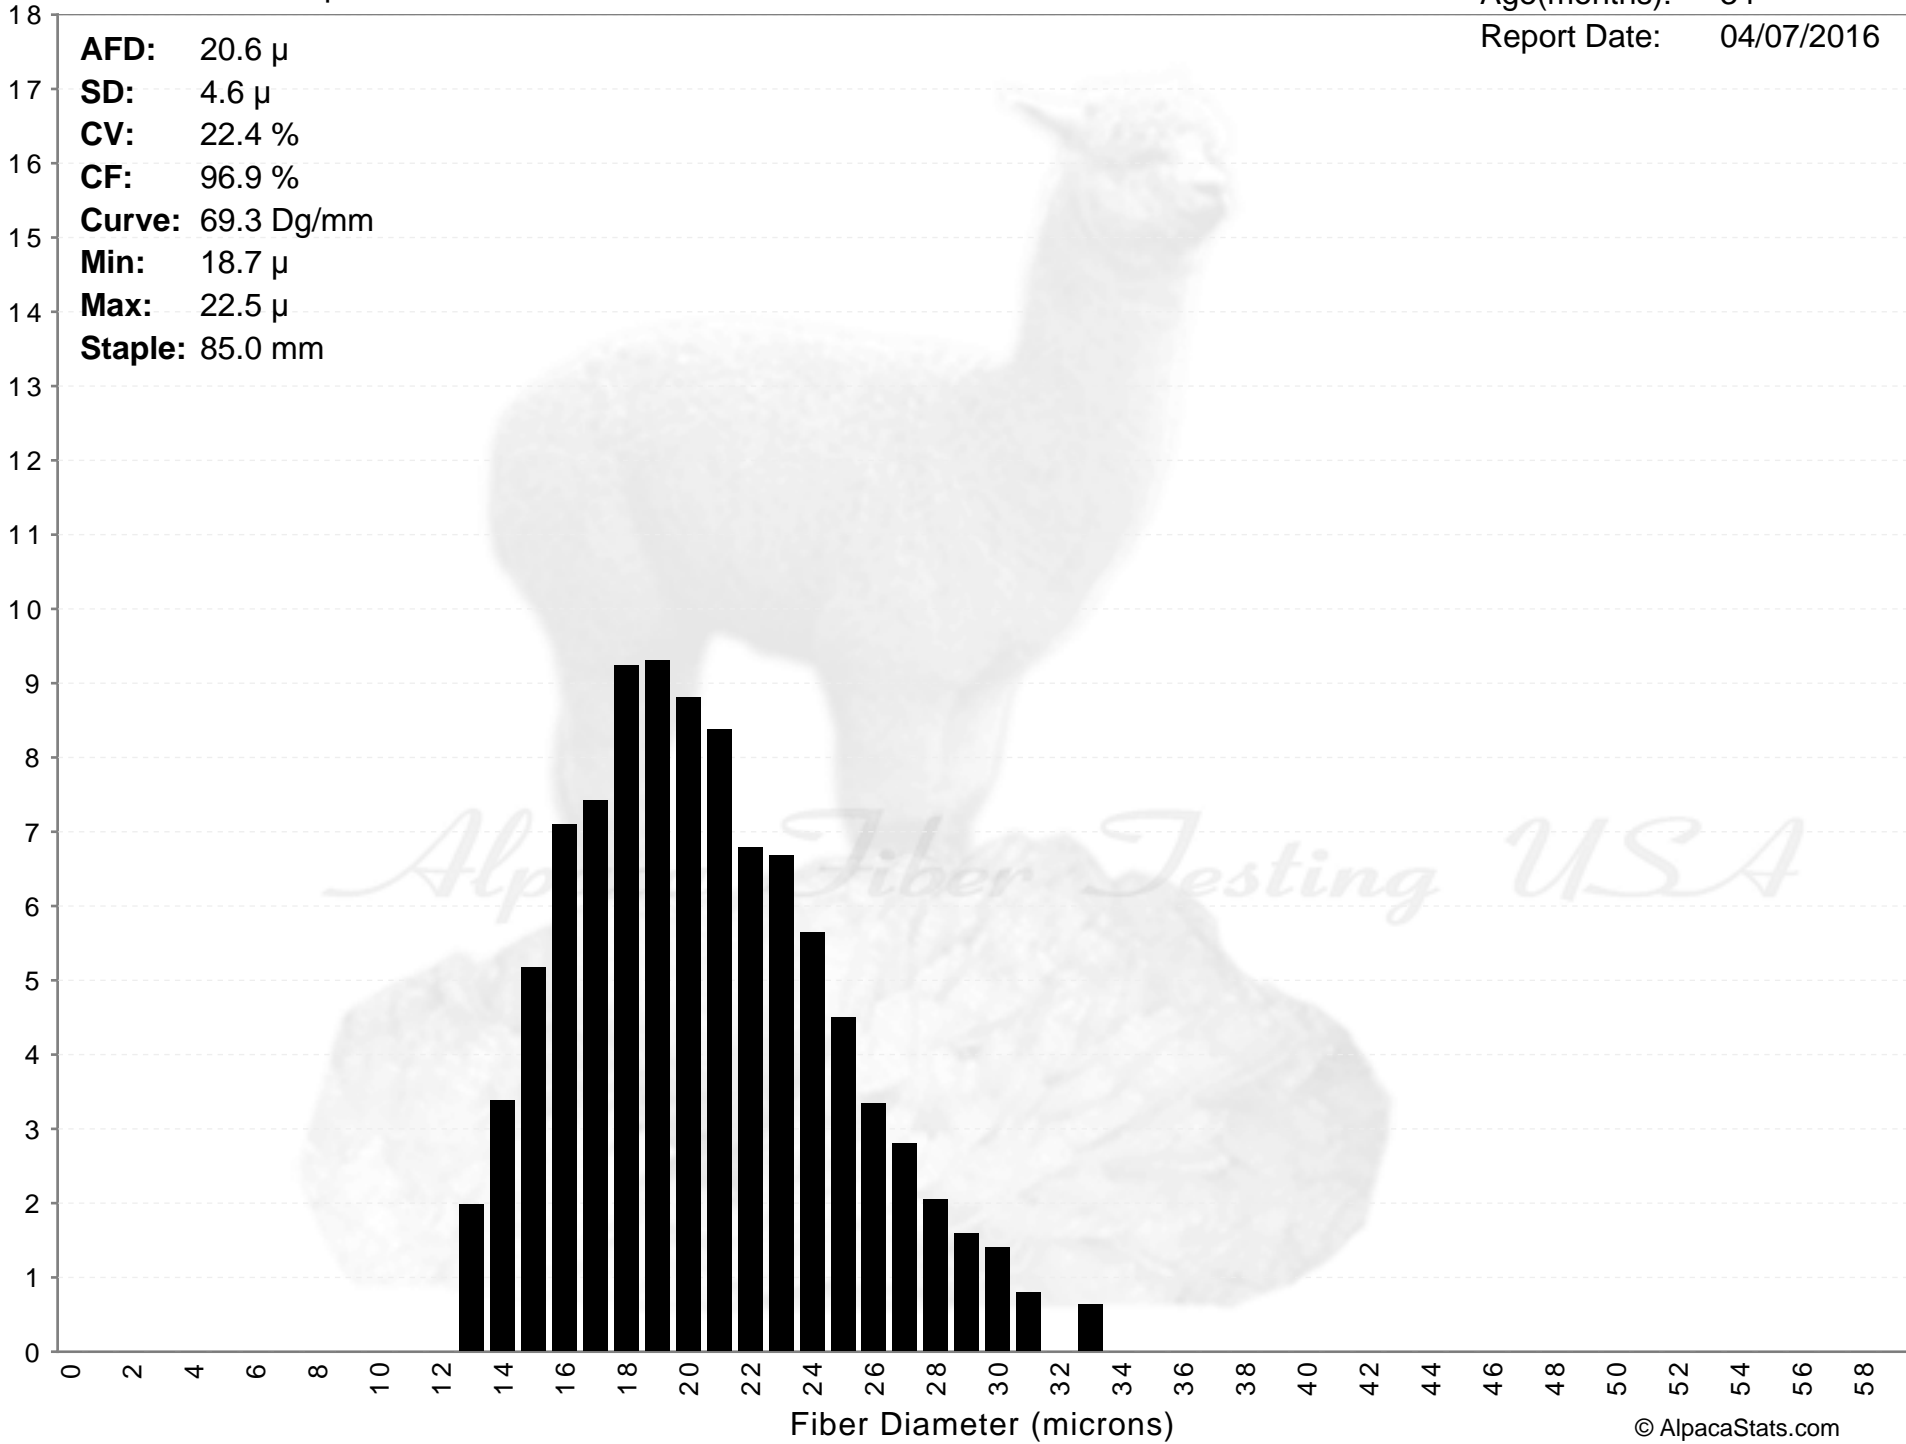

Horse Mountain Alpacas

RUBY ROSE

Age(months): 34
Report Date: 04/07/2016

AFD: 20.6 μ
SD: 4.6 μ
CV: 22.4 %
CF: 96.9 %
Curve: 69.3 Dg/mm
Min: 18.7 μ
Max: 22.5 μ
Staple: 85.0 mm

% of Fibers

Alpaca Fiber Testing USA