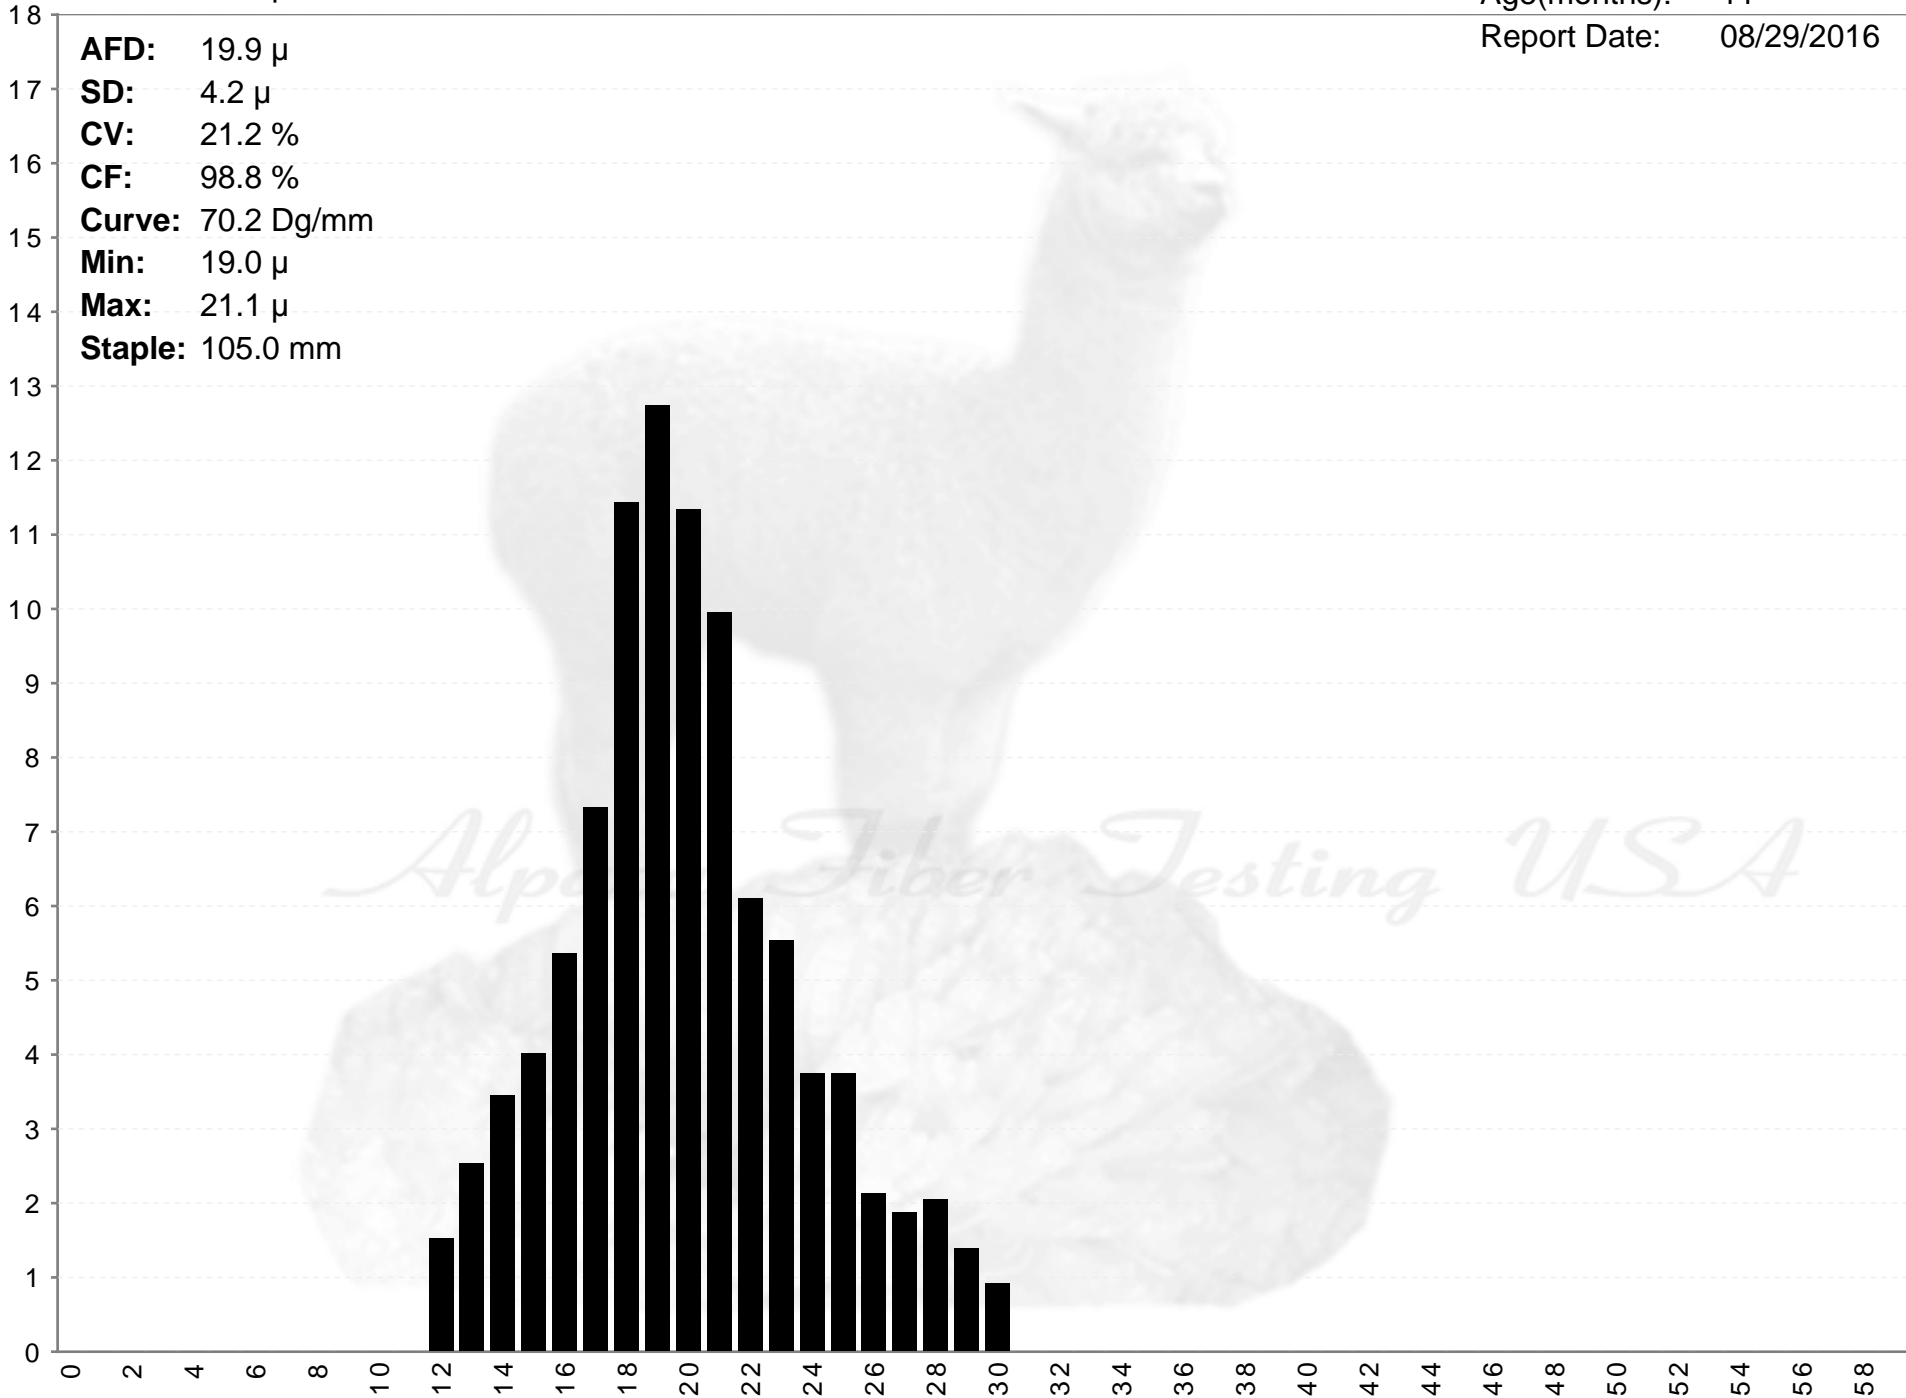

Weather'd T Alpacas

BONNIE

Age(months): 11
Report Date: 08/29/2016

AFD: 19.9 μ
SD: 4.2 μ
CV: 21.2 %
CF: 98.8 %
Curve: 70.2 Dg/mm
Min: 19.0 μ
Max: 21.1 μ
Staple: 105.0 mm

% of Fibers

Fiber Diameter (microns)

BONNIE

AFD: 19.9 μ
SD: 4.2 μ
CV: 21.2 %
CF: 98.8 %
Curve: 70.2 Dg/mm
Min: 19.0 μ
Max: 21.1 μ
Staple: 105.0 mm