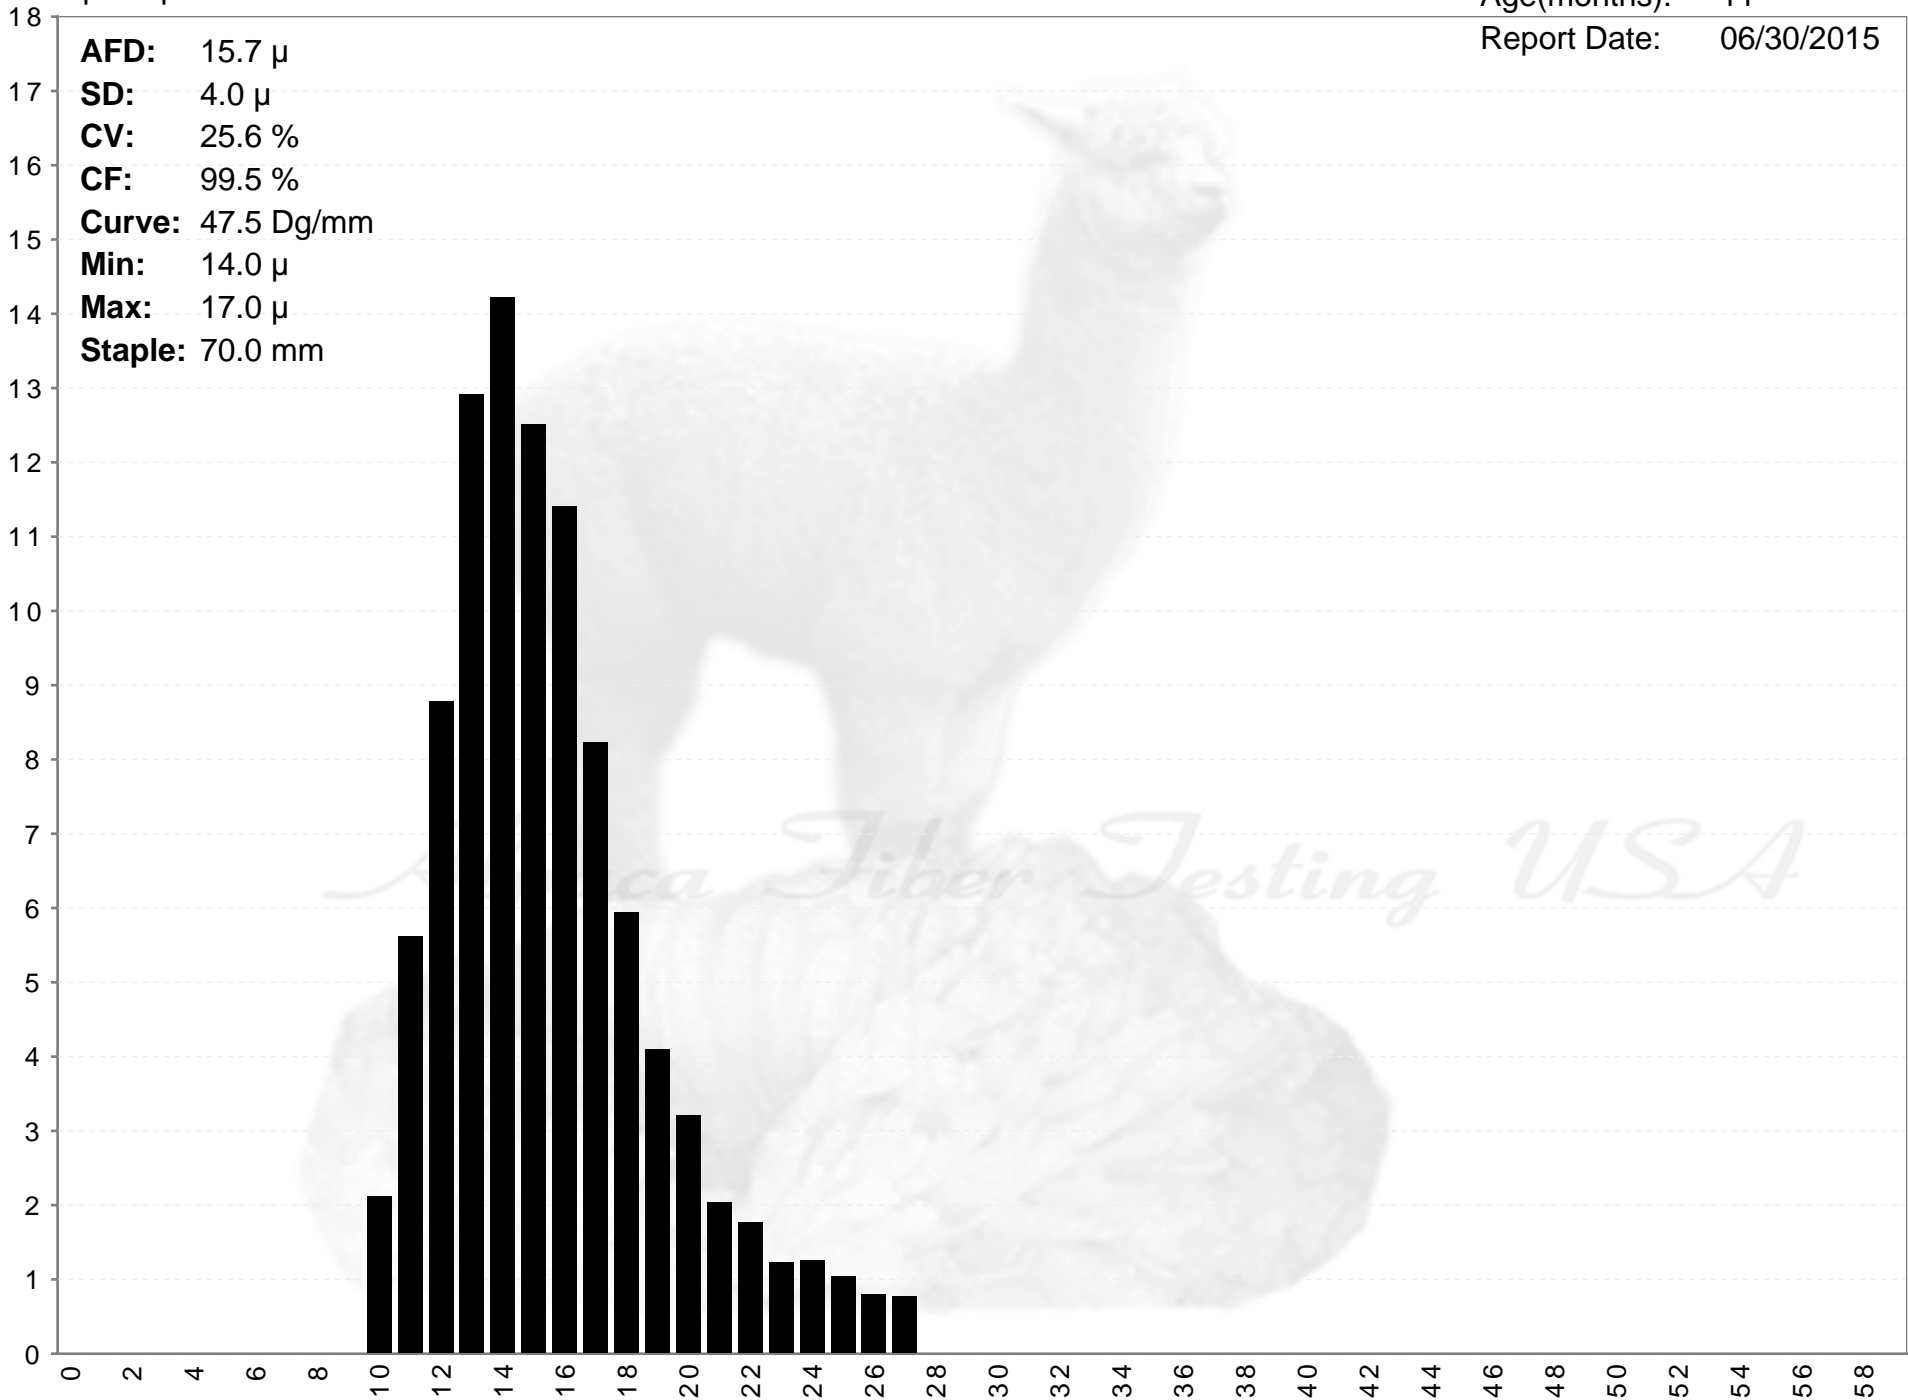

Epic Alpacas

EPIC ALPACAS DIAMANTE EN BRUTO

Age(months): 11
Report Date: 06/30/2015

AFD: 15.7 μ
SD: 4.0 μ
CV: 25.6 %
CF: 99.5 %
Curve: 47.5 Dg/mm
Min: 14.0 μ
Max: 17.0 μ
Staple: 70.0 mm

% of Fibers

Alpaca Fiber Testing USA

Fiber Diameter (microns)