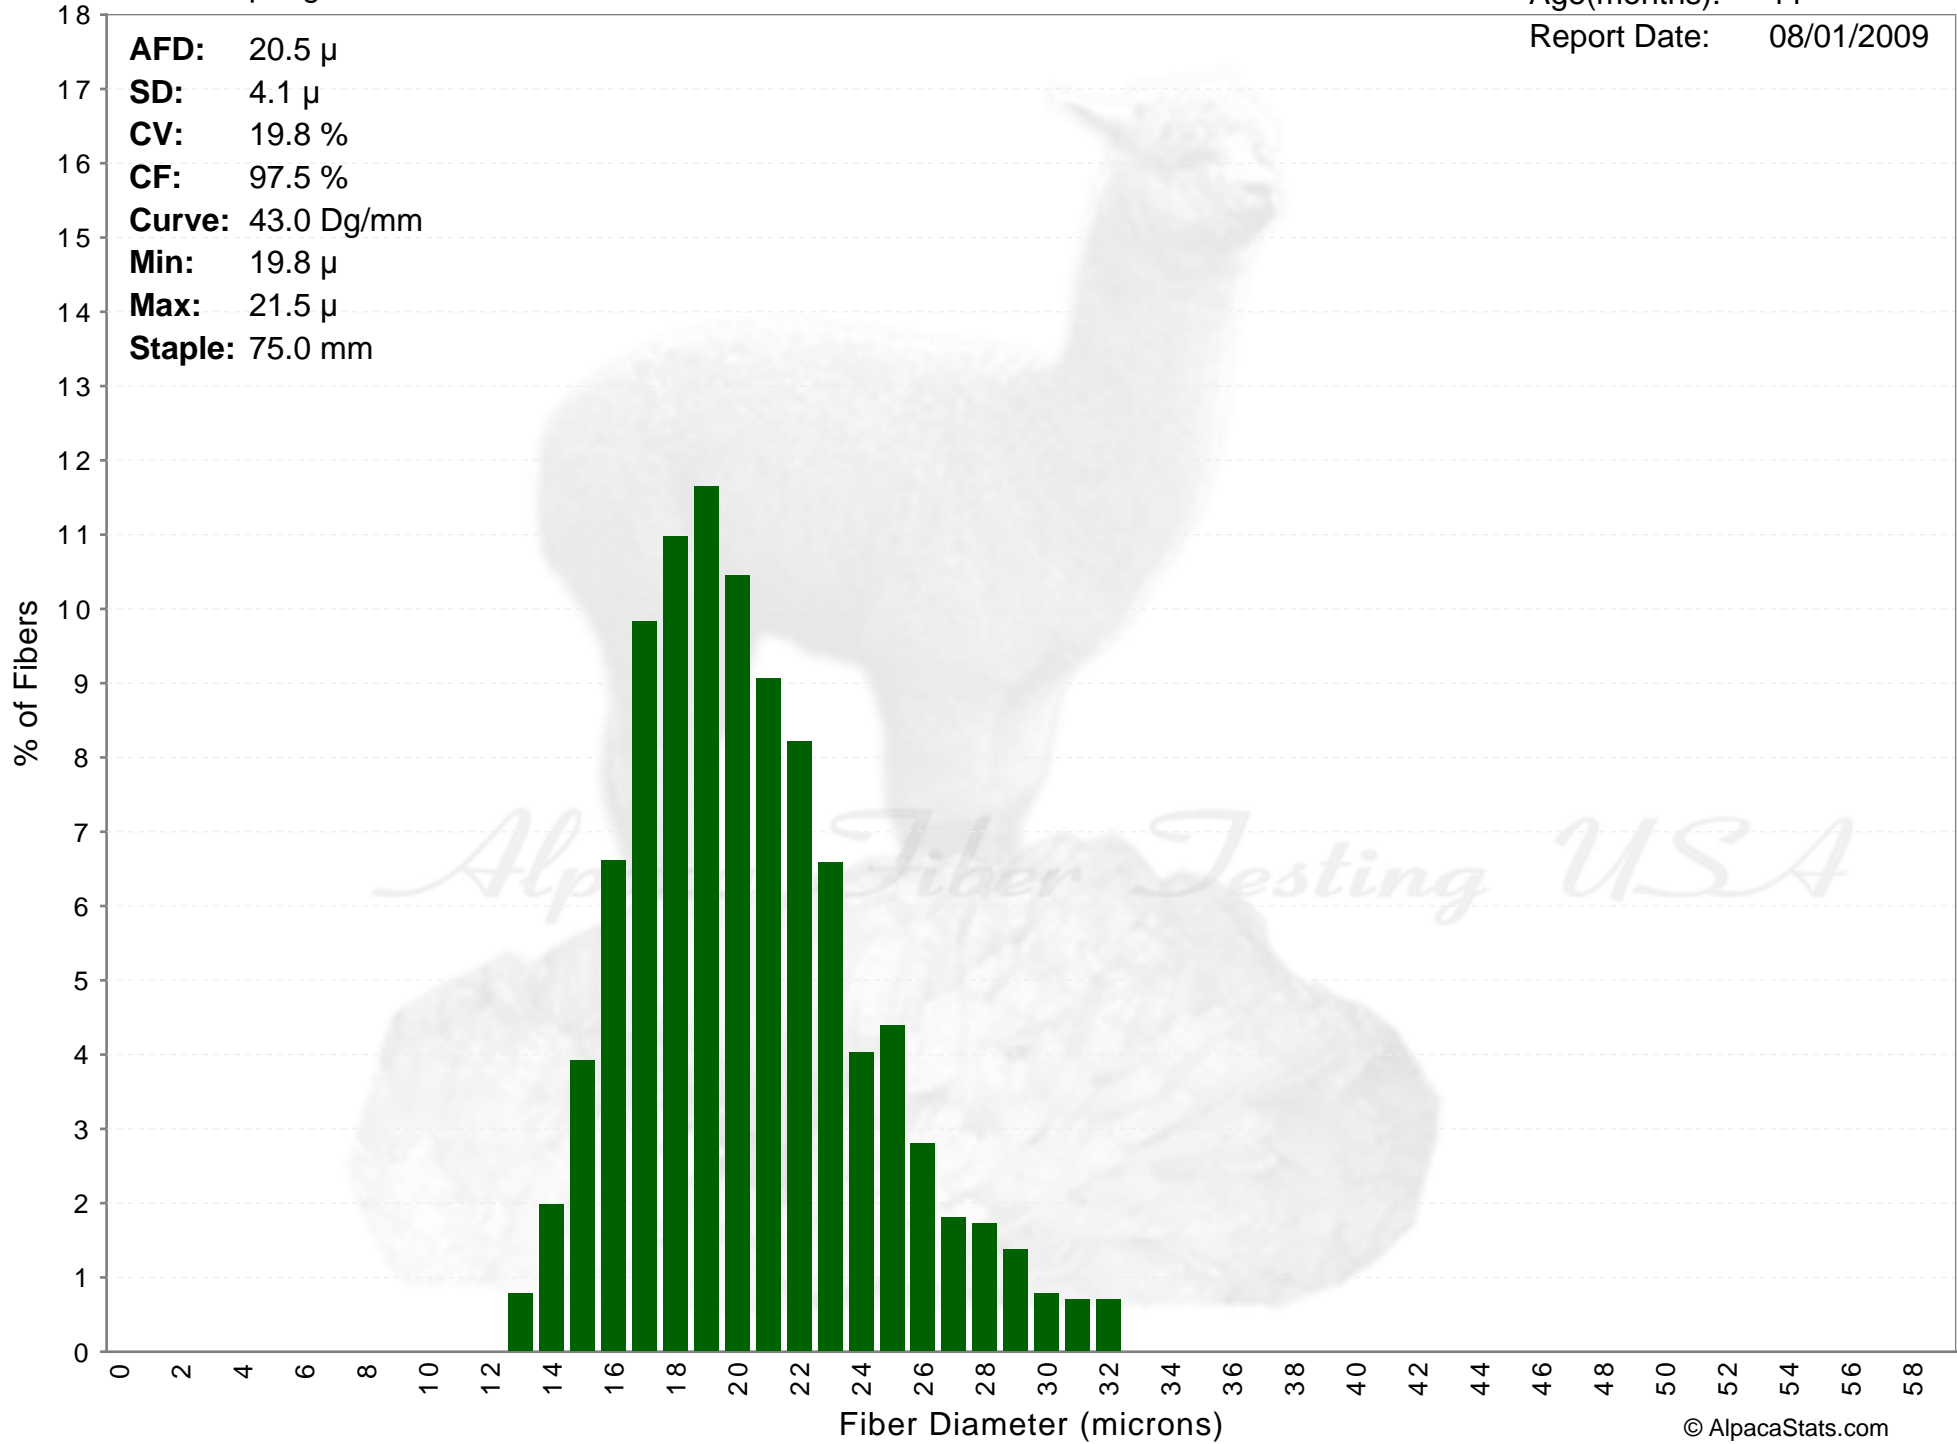

Painted Spring Farm

JASMINE

Age(months): 11
Report Date: 08/01/2009

AFD: 20.5 μ
SD: 4.1 μ
CV: 19.8 %
CF: 97.5 %
Curve: 43.0 Dg/mm
Min: 19.8 μ
Max: 21.5 μ
Staple: 75.0 mm

JASMINE

AFD: 20.5 μ
SD: 4.1 μ
CV: 19.8 %
CF: 97.5 %
Curve: 43.0 Dg/mm
Min: 19.8 μ
Max: 21.5 μ
Staple: 75.0 mm