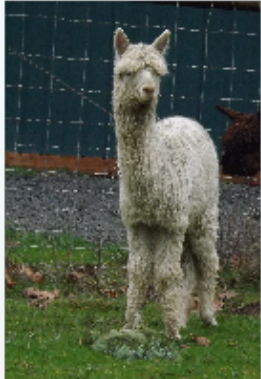

ELDORA'S KYOTO

Not Published by Owner

Alpaca ID# 32451146	
Gender	Male
Date of Birth	August 26 2015
Country of Residence	US
Country of Birth	US
Primary Color	White
Secondary Color	
Third Color	
Date Registered	September 23 2015