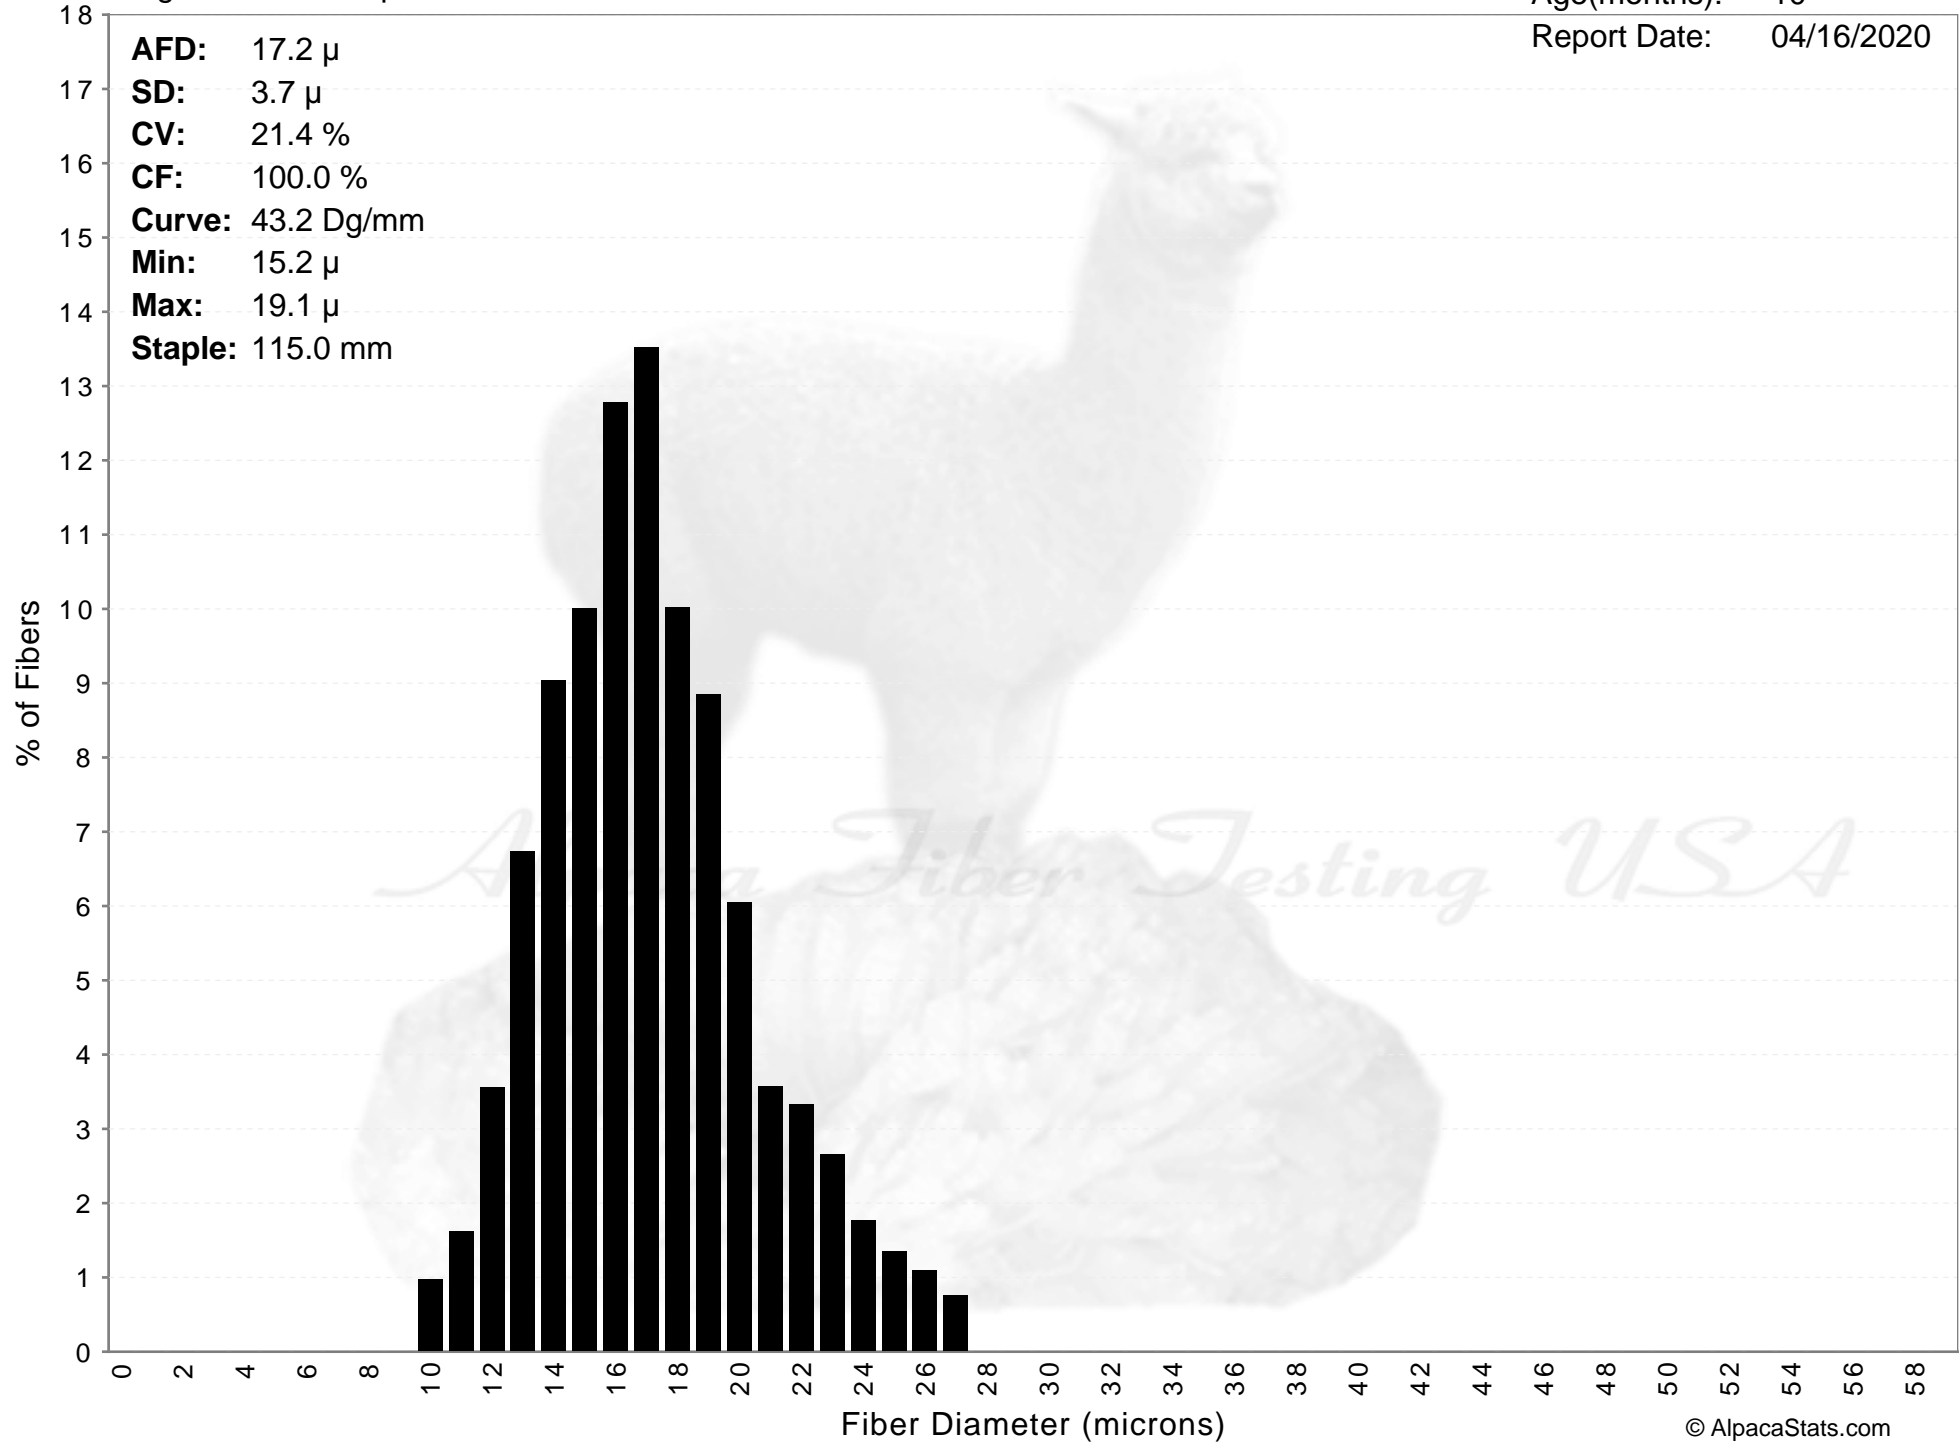

Mager Mountain Alpacas

KHALEESI

Age(months): 10
Report Date: 04/16/2020

AFD: 17.2 μ
SD: 3.7 μ
CV: 21.4 %
CF: 100.0 %
Curve: 43.2 Dg/mm
Min: 15.2 μ
Max: 19.1 μ
Staple: 115.0 mm

Mager Mountain Alpacas

KHALEESI

Age(months): 10

Report Date: 04/16/2020

AFD: 17.2 μ
SD: 3.7 μ
CV: 21.4 %
CF: 100.0 %
Curve: 43.2 Dg/mm
Min: 15.2 μ
Max: 19.1 μ
Staple: 115.0 mm

Alpaca Fiber Testing USA