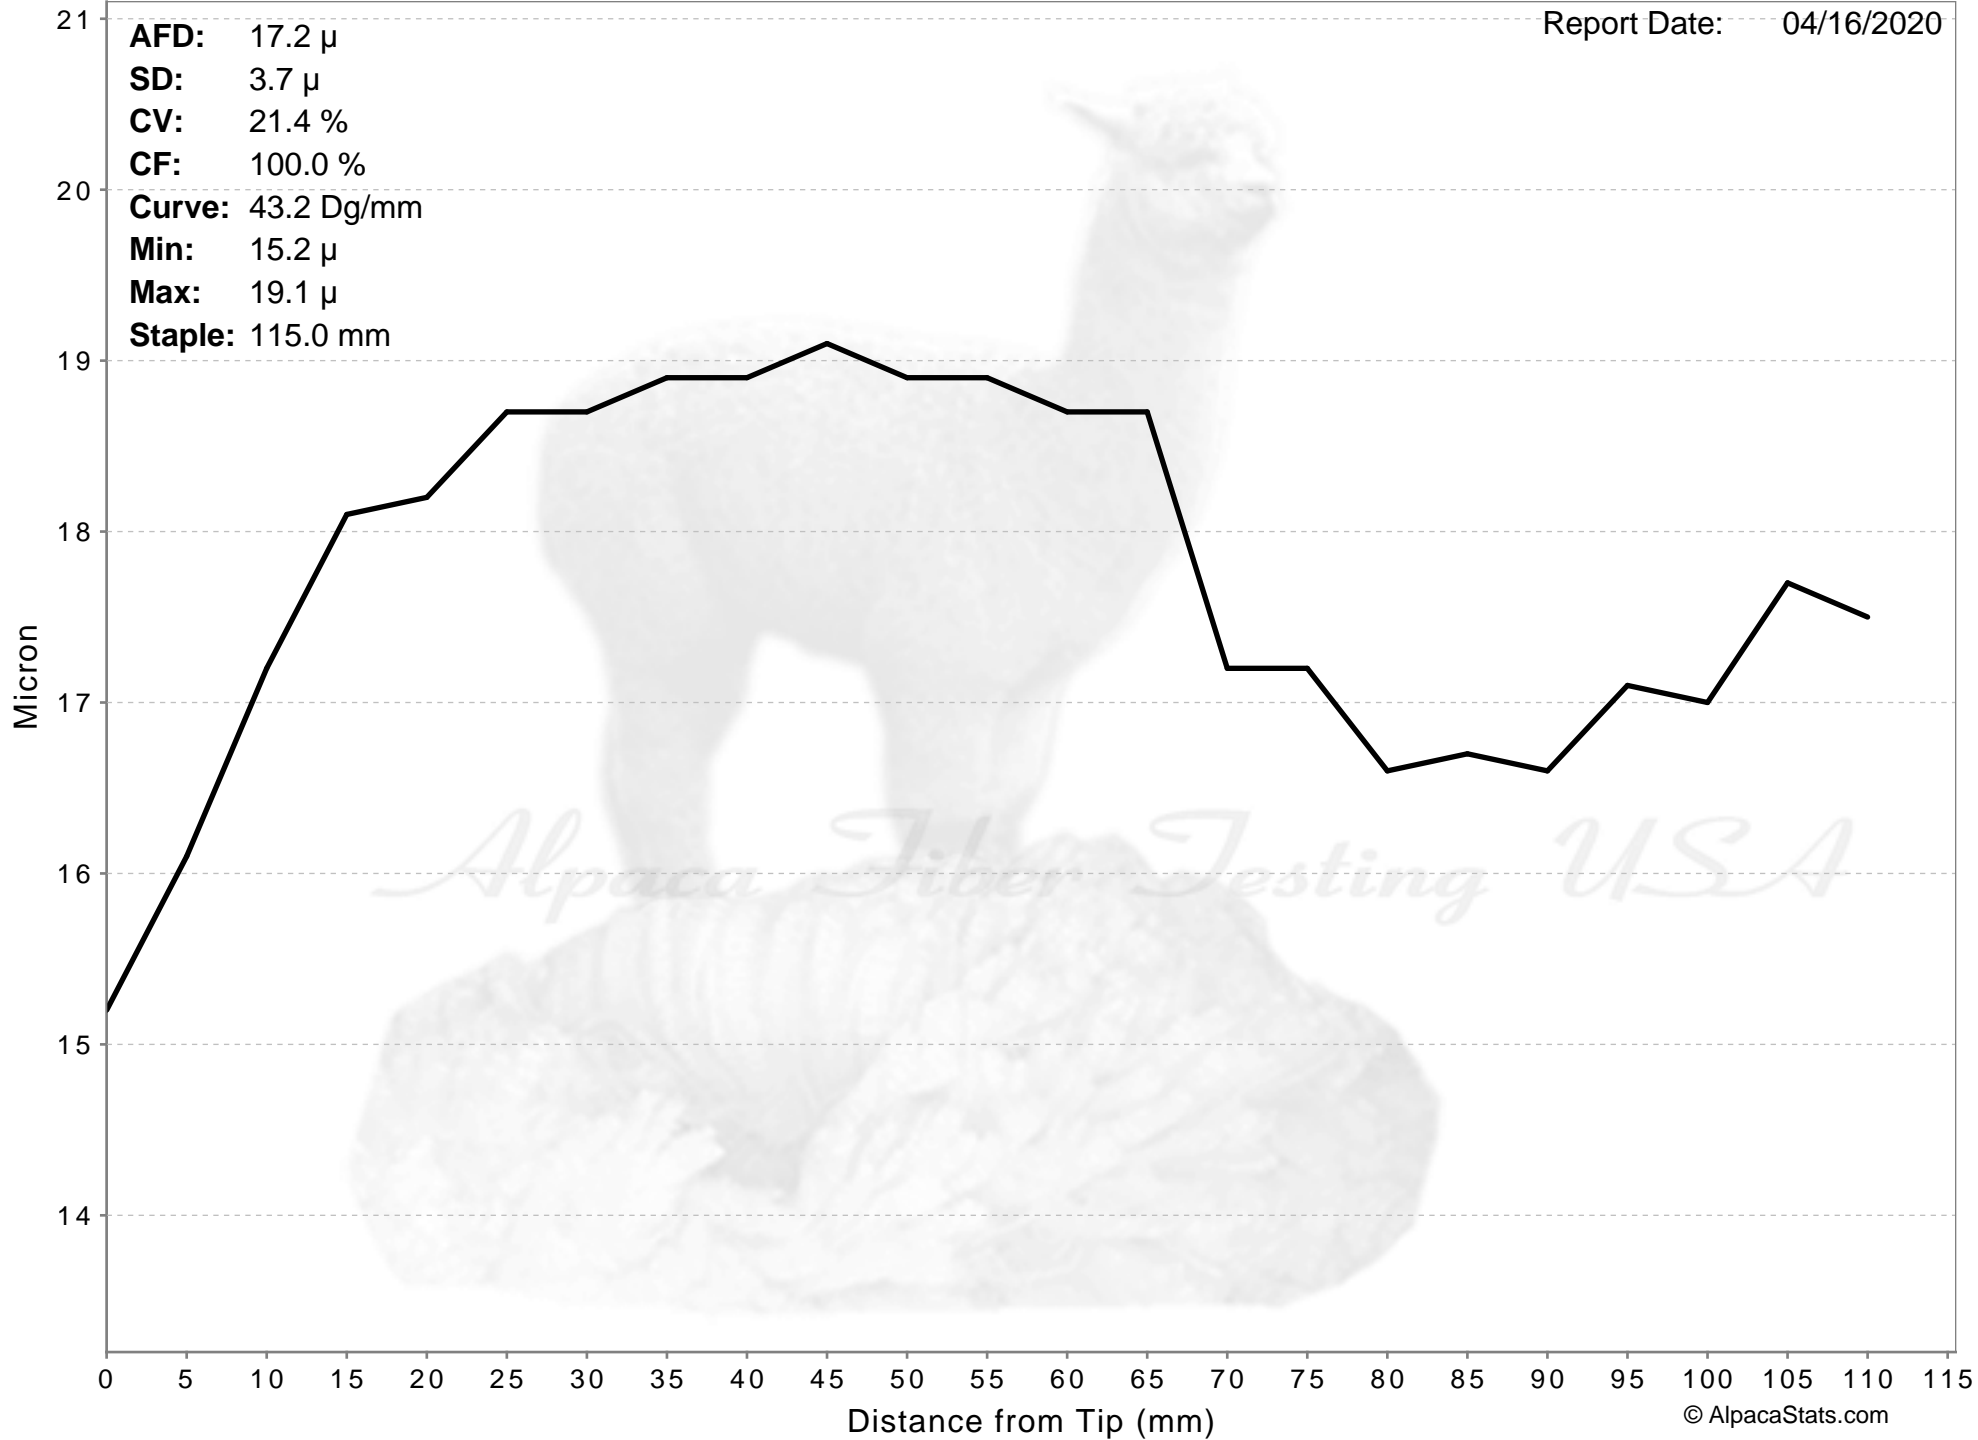

Mager Mountain Alpacas

KHALEESI

Age(months): 10
Report Date: 04/16/2020

AFD: 17.2 μ
SD: 3.7 μ
CV: 21.4 %
CF: 100.0 %
Curve: 43.2 Dg/mm
Min: 15.2 μ
Max: 19.1 μ
Staple: 115.0 mm

Mager Mountain Alpacas

KHALEESI

Age(months): 10

Report Date: 04/16/2020

AFD: 17.2 μ
SD: 3.7 μ
CV: 21.4 %
CF: 100.0 %
Curve: 43.2 Dg/mm
Min: 15.2 μ
Max: 19.1 μ
Staple: 115.0 mm

Alpaca Fiber Testing USA