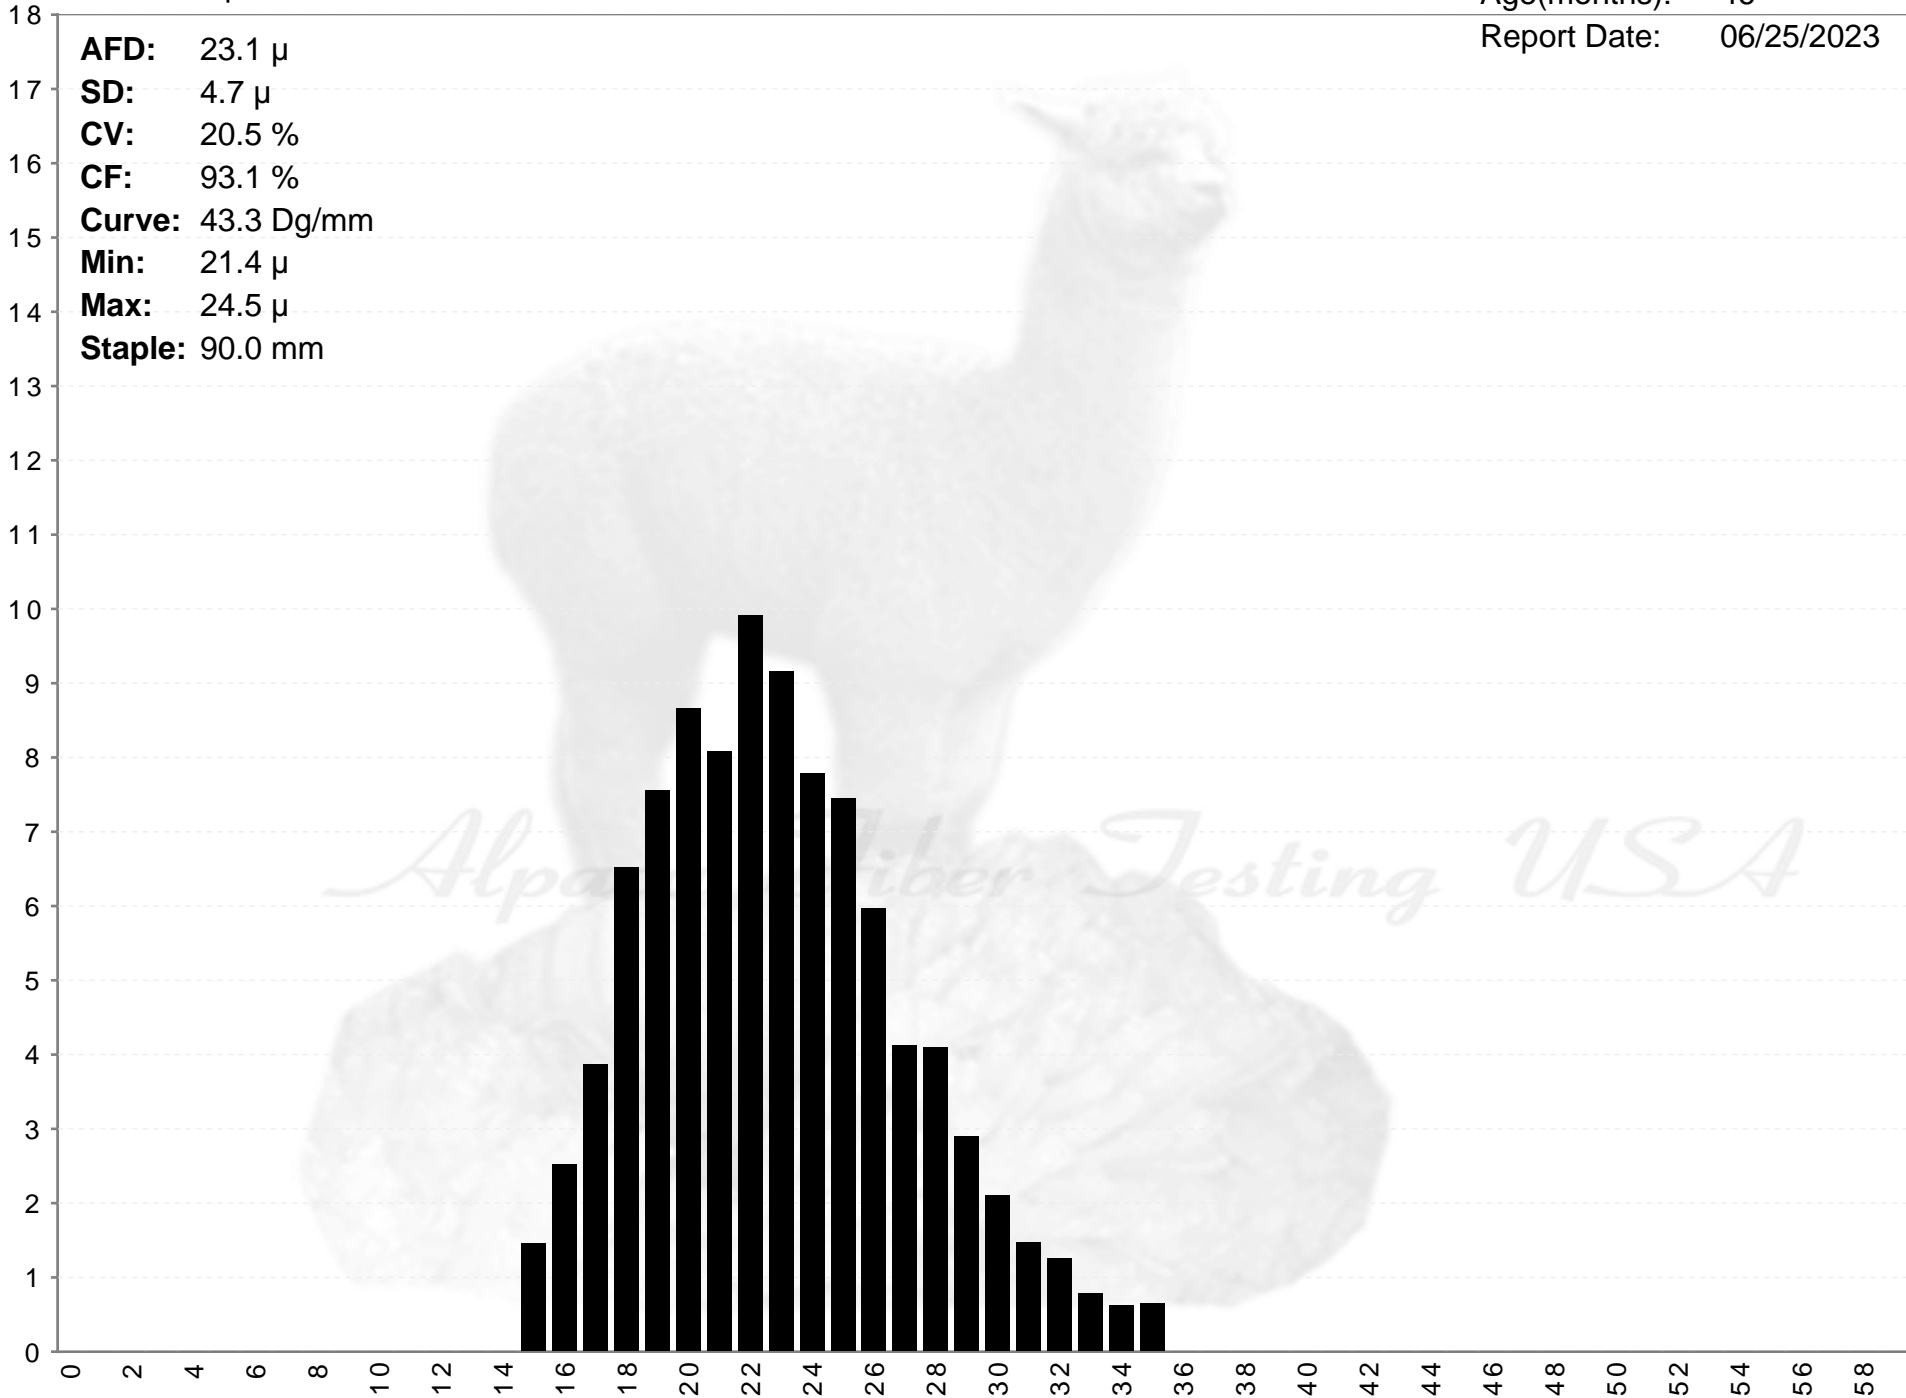

Brewster Alpacas

ZOEY BREW

Age(months): 46
Report Date: 06/25/2023

AFD: 23.1 μ
SD: 4.7 μ
CV: 20.5 %
CF: 93.1 %
Curve: 43.3 Dg/mm
Min: 21.4 μ
Max: 24.5 μ
Staple: 90.0 mm

% of Fibers

Alpaca Fiber Testing USA

Brewster Alpacas

ZOEY BREW

Age(months): 46

Report Date: 06/25/2023

AFD: 23.1 μ
SD: 4.7 μ
CV: 20.5 %
CF: 93.1 %
Curve: 43.3 Dg/mm
Min: 21.4 μ
Max: 24.5 μ
Staple: 90.0 mm