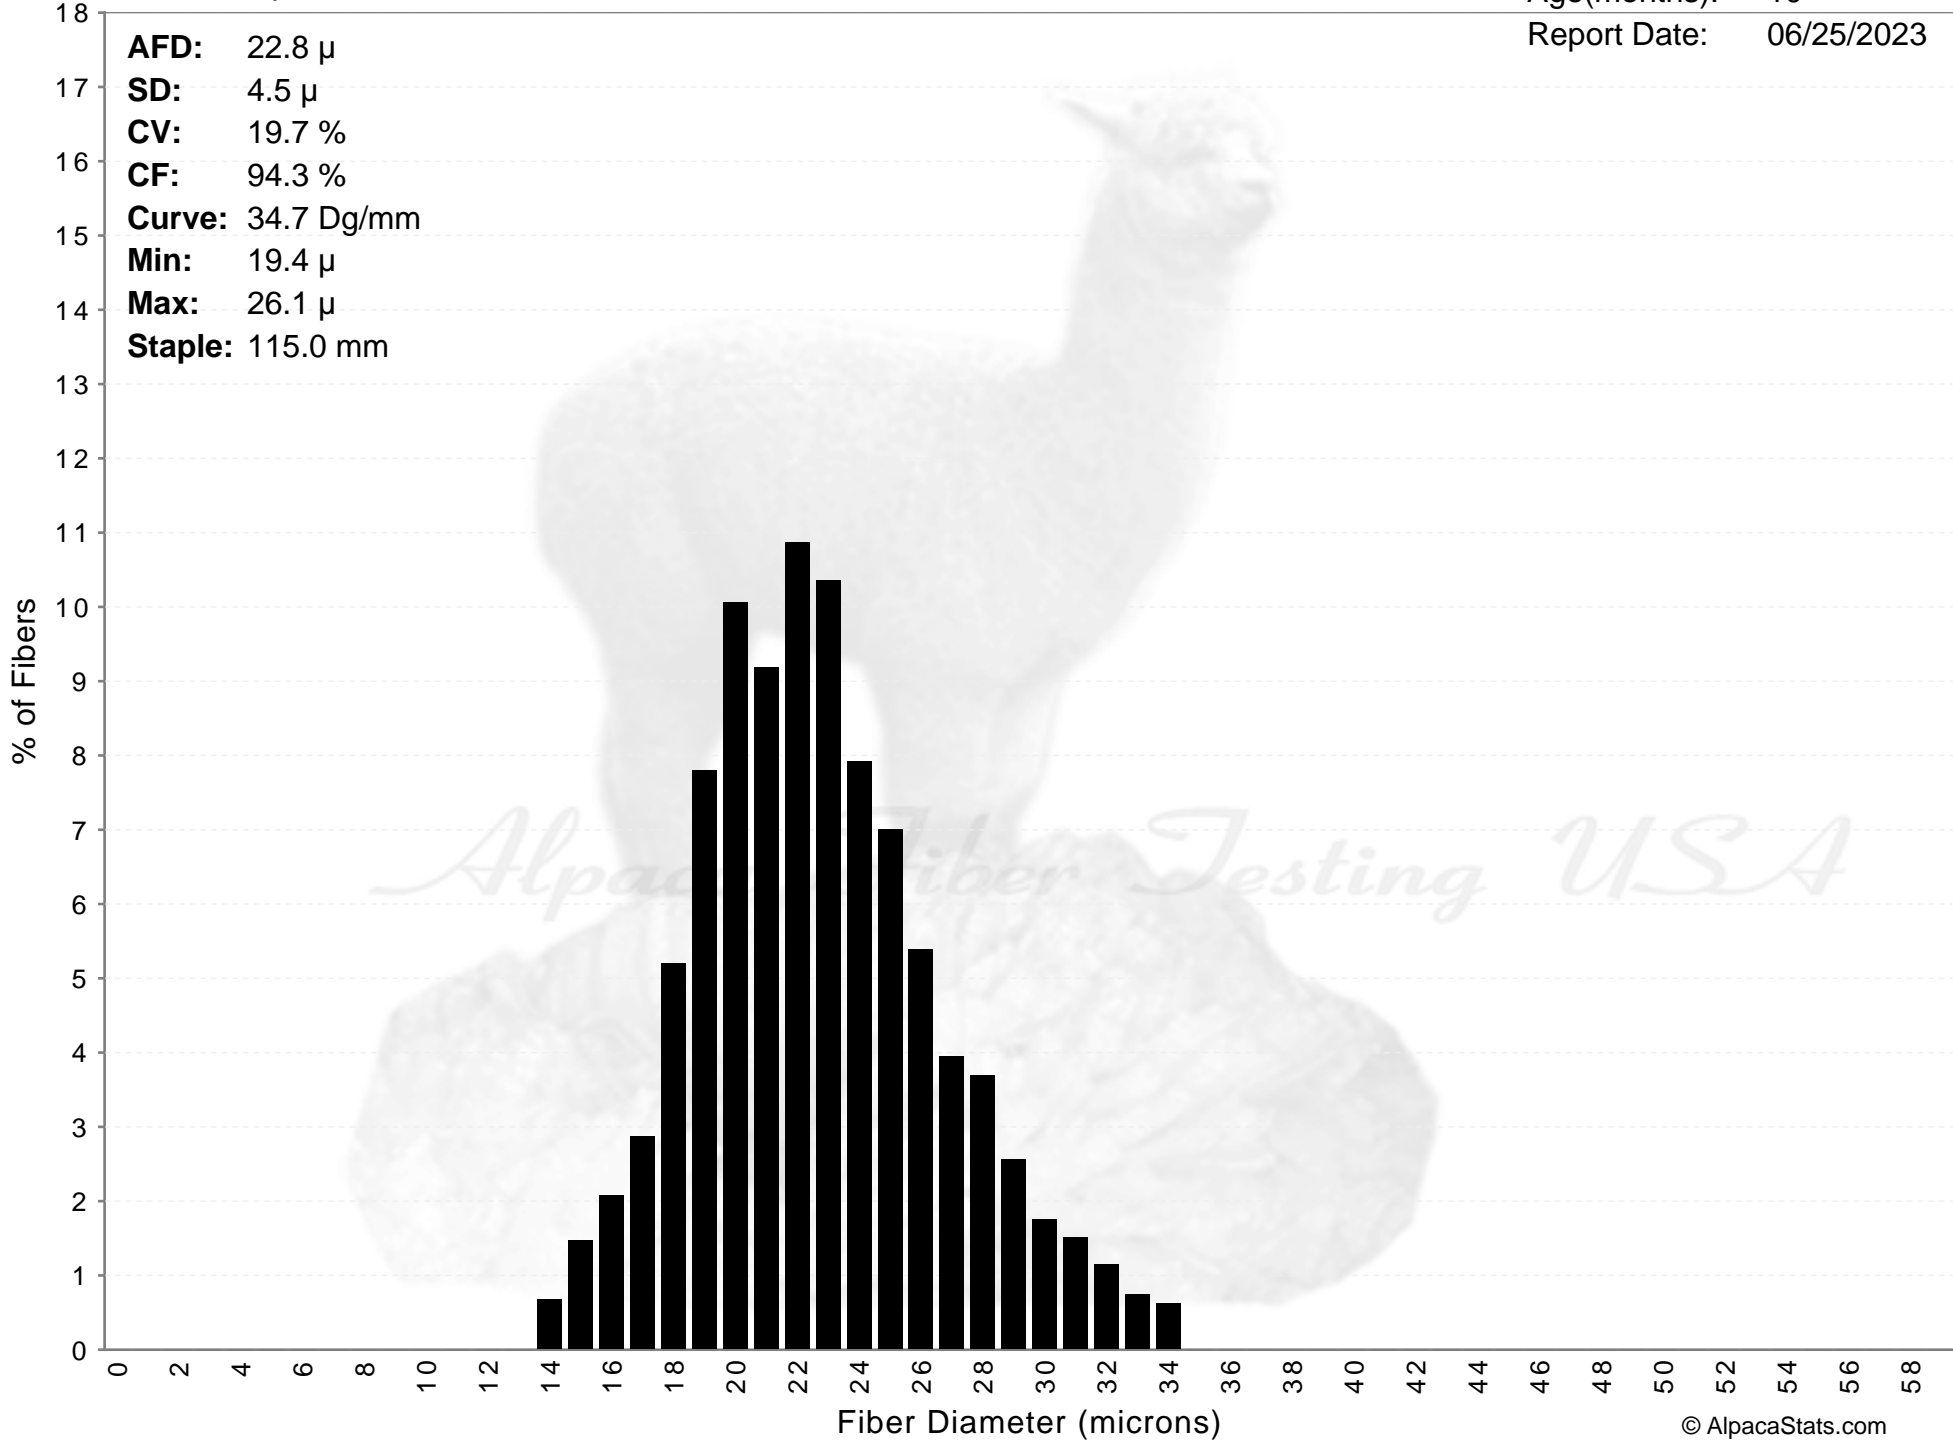

Brewster Alpacas

JUBILEE BREW

Age(months): 10
Report Date: 06/25/2023

AFD: 22.8 μ
SD: 4.5 μ
CV: 19.7 %
CF: 94.3 %
Curve: 34.7 Dg/mm
Min: 19.4 μ
Max: 26.1 μ
Staple: 115.0 mm

Brewster Alpacas

JUBILEE BREW

Age(months): 10

Report Date: 06/25/2023

AFD: 22.8 μ
SD: 4.5 μ
CV: 19.7 %
CF: 94.3 %
Curve: 34.7 Dg/mm
Min: 19.4 μ
Max: 26.1 μ
Staple: 115.0 mm

Alpaca Fiber Testing USA