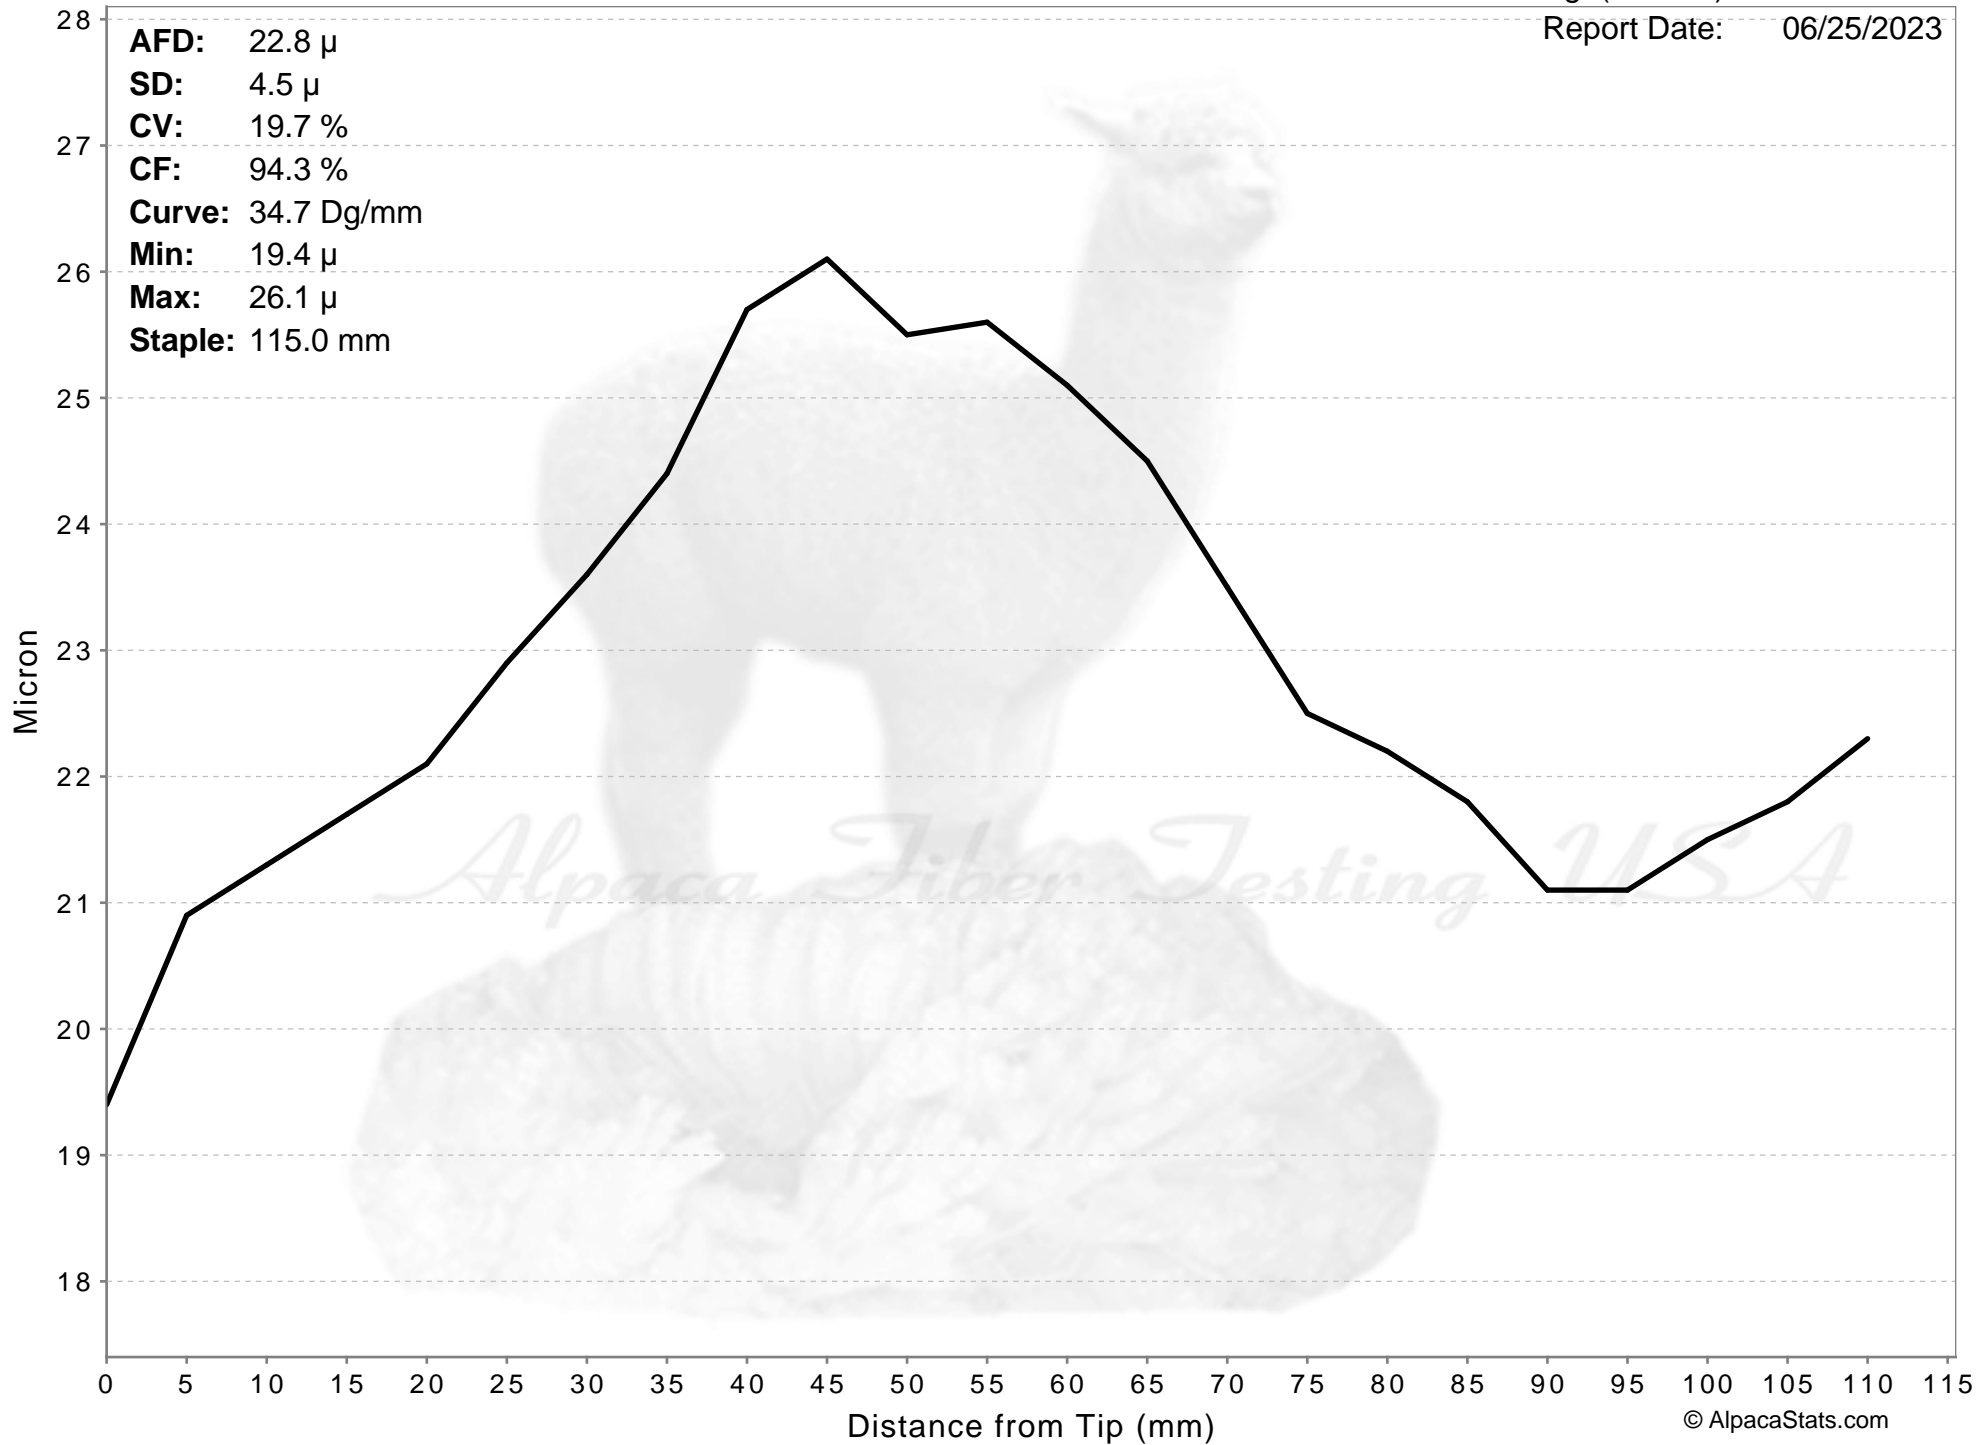

Brewster Alpacas

JUBILEE BREW

Age(months): 10
Report Date: 06/25/2023

AFD: 22.8 μ
SD: 4.5 μ
CV: 19.7 %
CF: 94.3 %
Curve: 34.7 Dg/mm
Min: 19.4 μ
Max: 26.1 μ
Staple: 115.0 mm

Brewster Alpacas

JUBILEE BREW

Age(months): 10

Report Date: 06/25/2023

AFD: 22.8 μ
SD: 4.5 μ
CV: 19.7 %
CF: 94.3 %
Curve: 34.7 Dg/mm
Min: 19.4 μ
Max: 26.1 μ
Staple: 115.0 mm

Alpaca Fiber Testing USA