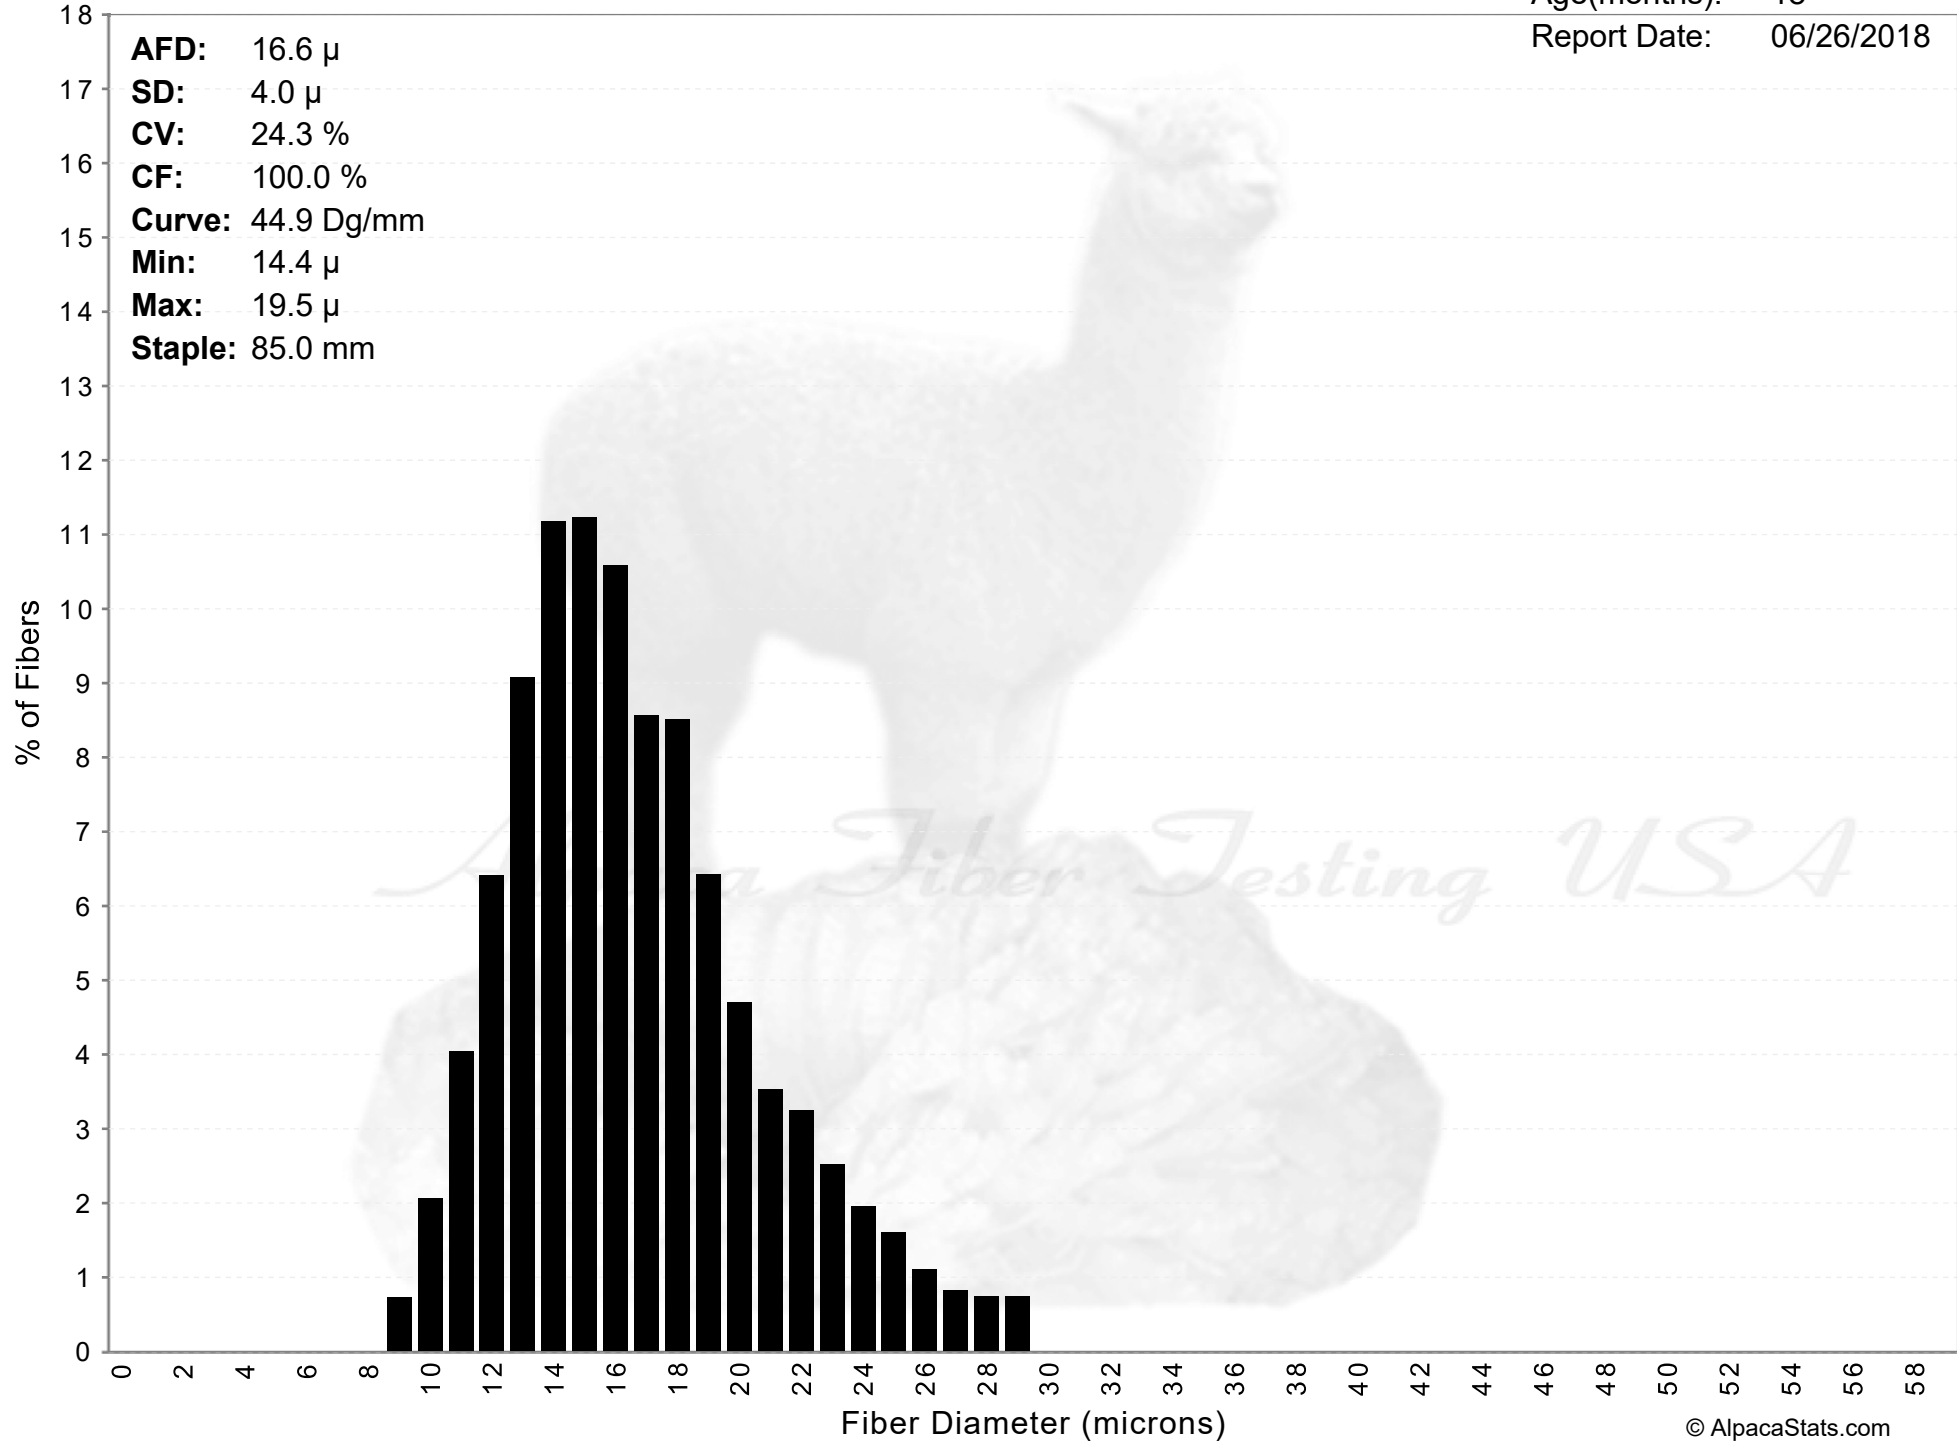

The Wood Farm **HEATHER'S ACRE ACCOYO FAWNTASTIC**

Age(months): 18
 Report Date: 06/26/2018

AFD: 16.6 μ
SD: 4.0 μ
CV: 24.3 %
CF: 100.0 %
Curve: 44.9 Dg/mm
Min: 14.4 μ
Max: 19.5 μ
Staple: 85.0 mm

The Wood Farm **HEATHER'S ACRE ACCOYO FAWNTASTIC**

Age(months): 18
Report Date: 06/26/2018

AFD: 16.6 μ
SD: 4.0 μ
CV: 24.3 %
CF: 100.0 %
Curve: 44.9 Dg/mm
Min: 14.4 μ
Max: 19.5 μ
Staple: 85.0 mm