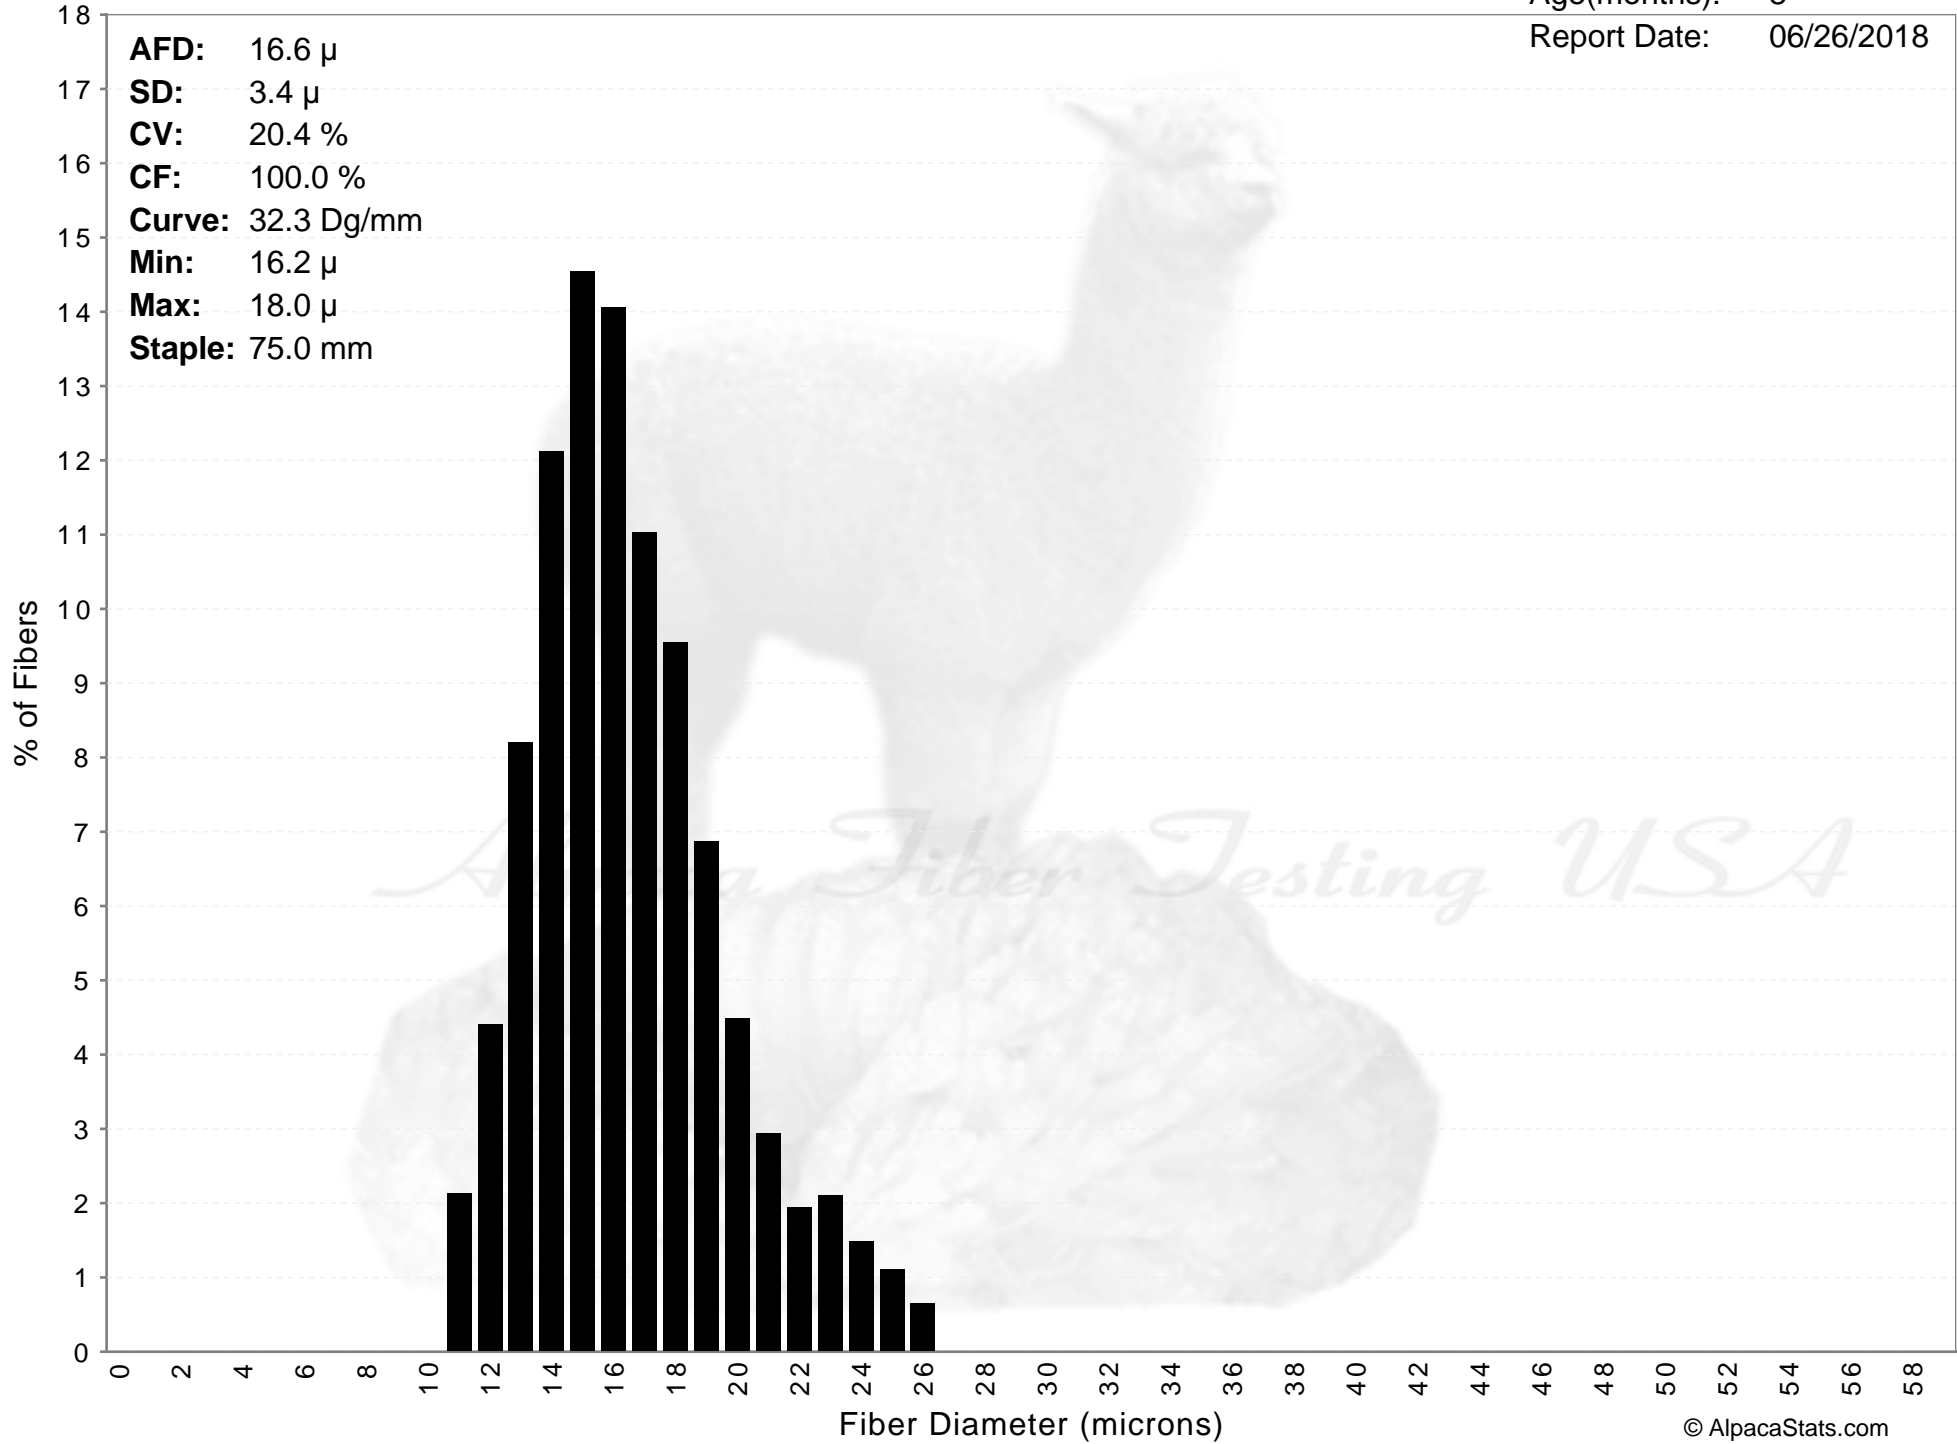

The Wood Farm

# TWF PERUVIAN BULLIT

Age(months): 8  
Report Date: 06/26/2018

**AFD:** 16.6  $\mu$   
**SD:** 3.4  $\mu$   
**CV:** 20.4 %  
**CF:** 100.0 %  
**Curve:** 32.3 Dg/mm  
**Min:** 16.2  $\mu$   
**Max:** 18.0  $\mu$   
**Staple:** 75.0 mm