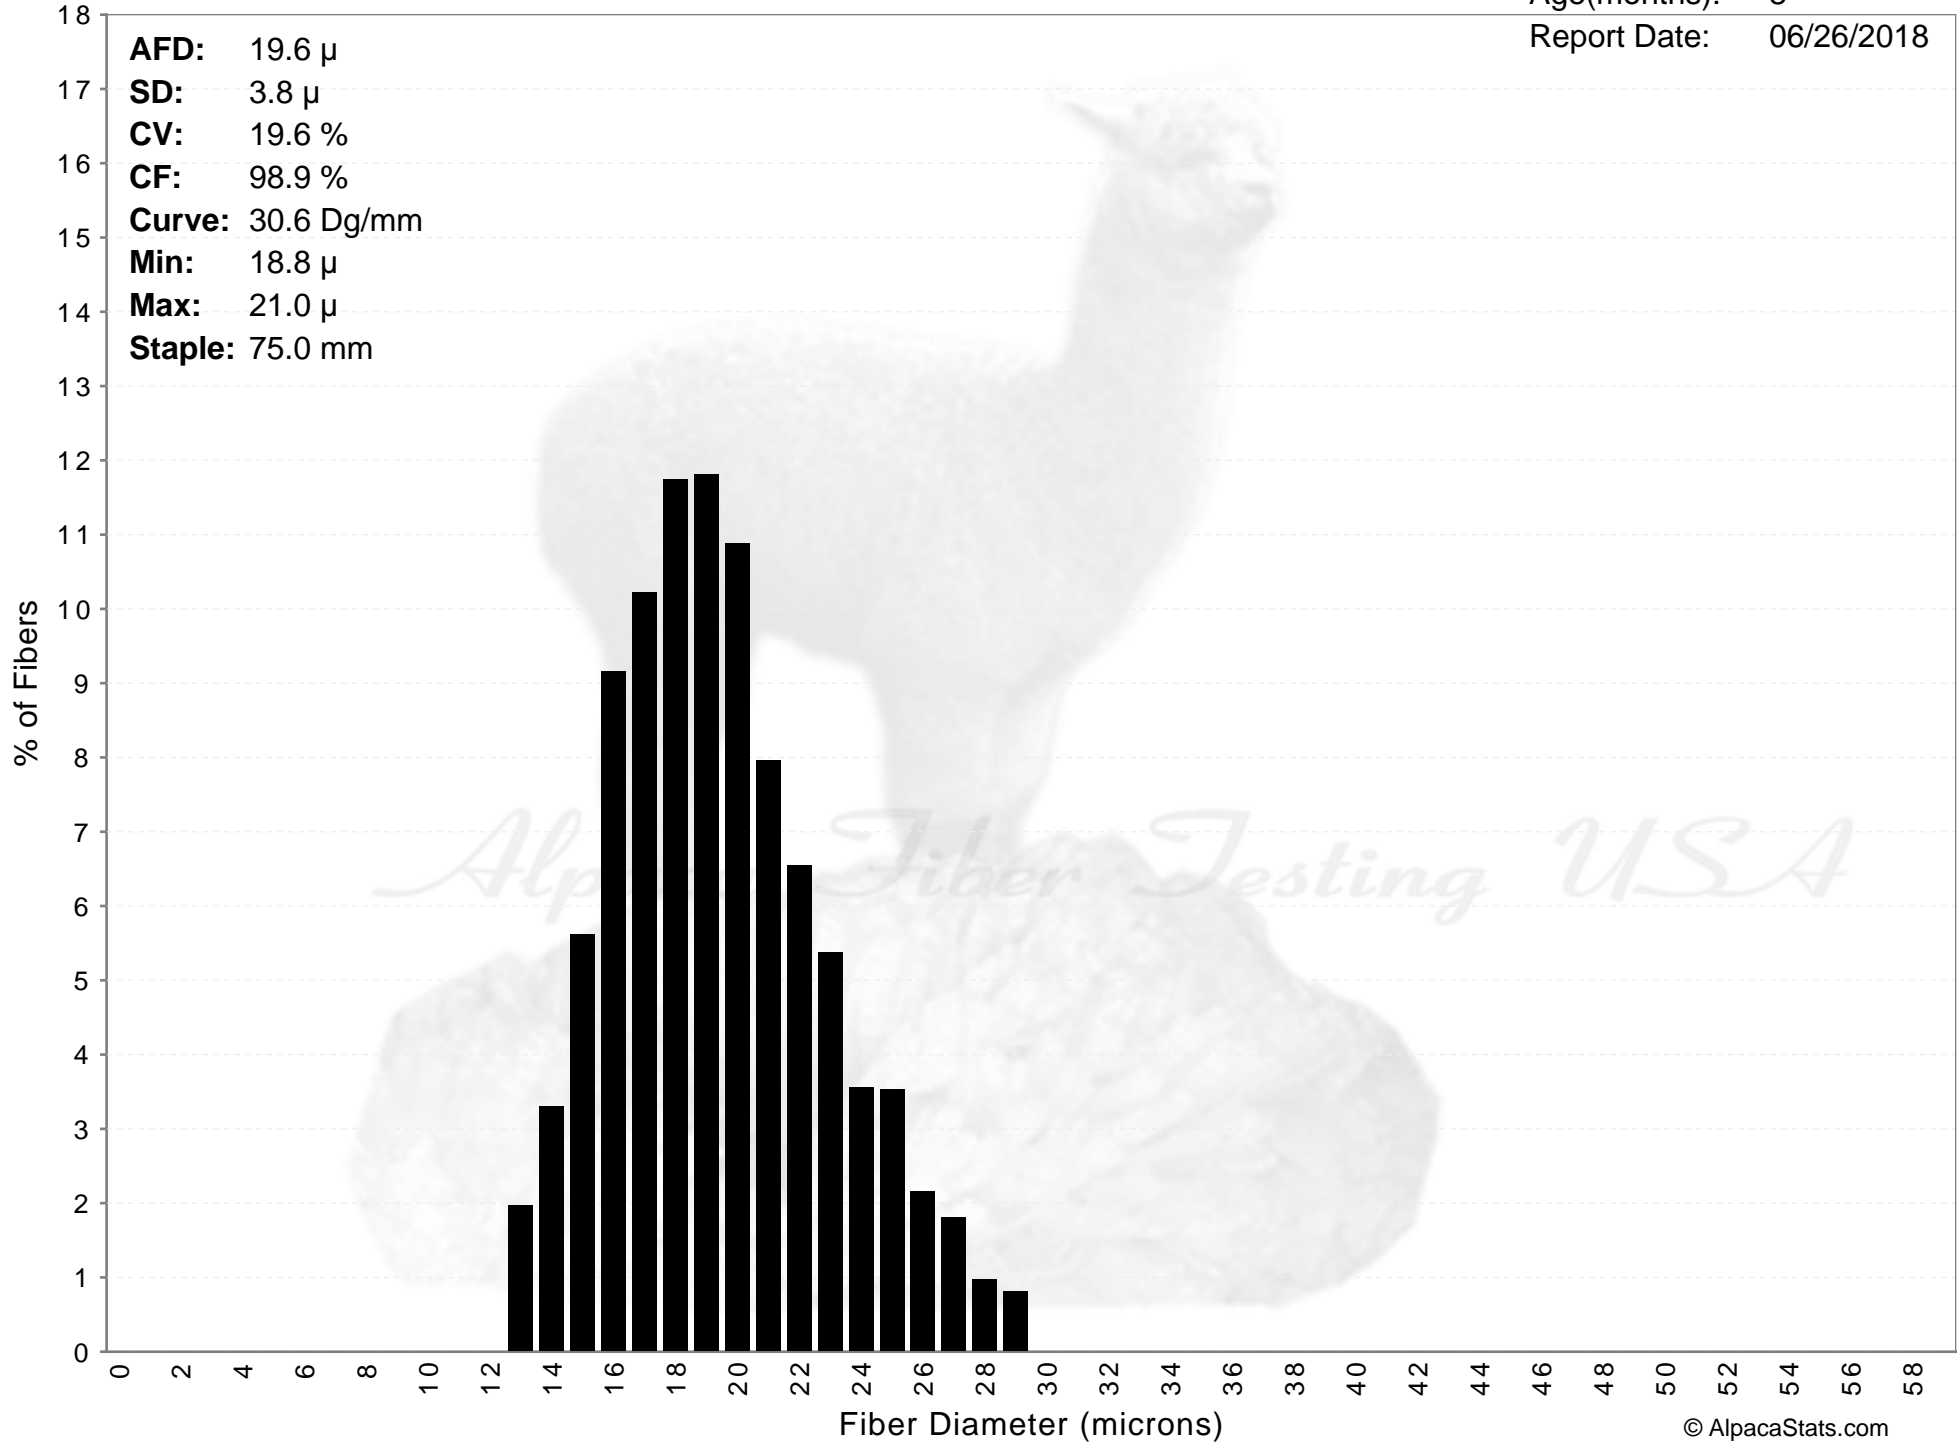

The Wood Farm

# TWF PERUVIAN CARLITOS

Age(months): 8  
Report Date: 06/26/2018

**AFD:** 19.6  $\mu$   
**SD:** 3.8  $\mu$   
**CV:** 19.6 %  
**CF:** 98.9 %  
**Curve:** 30.6 Dg/mm  
**Min:** 18.8  $\mu$   
**Max:** 21.0  $\mu$   
**Staple:** 75.0 mm