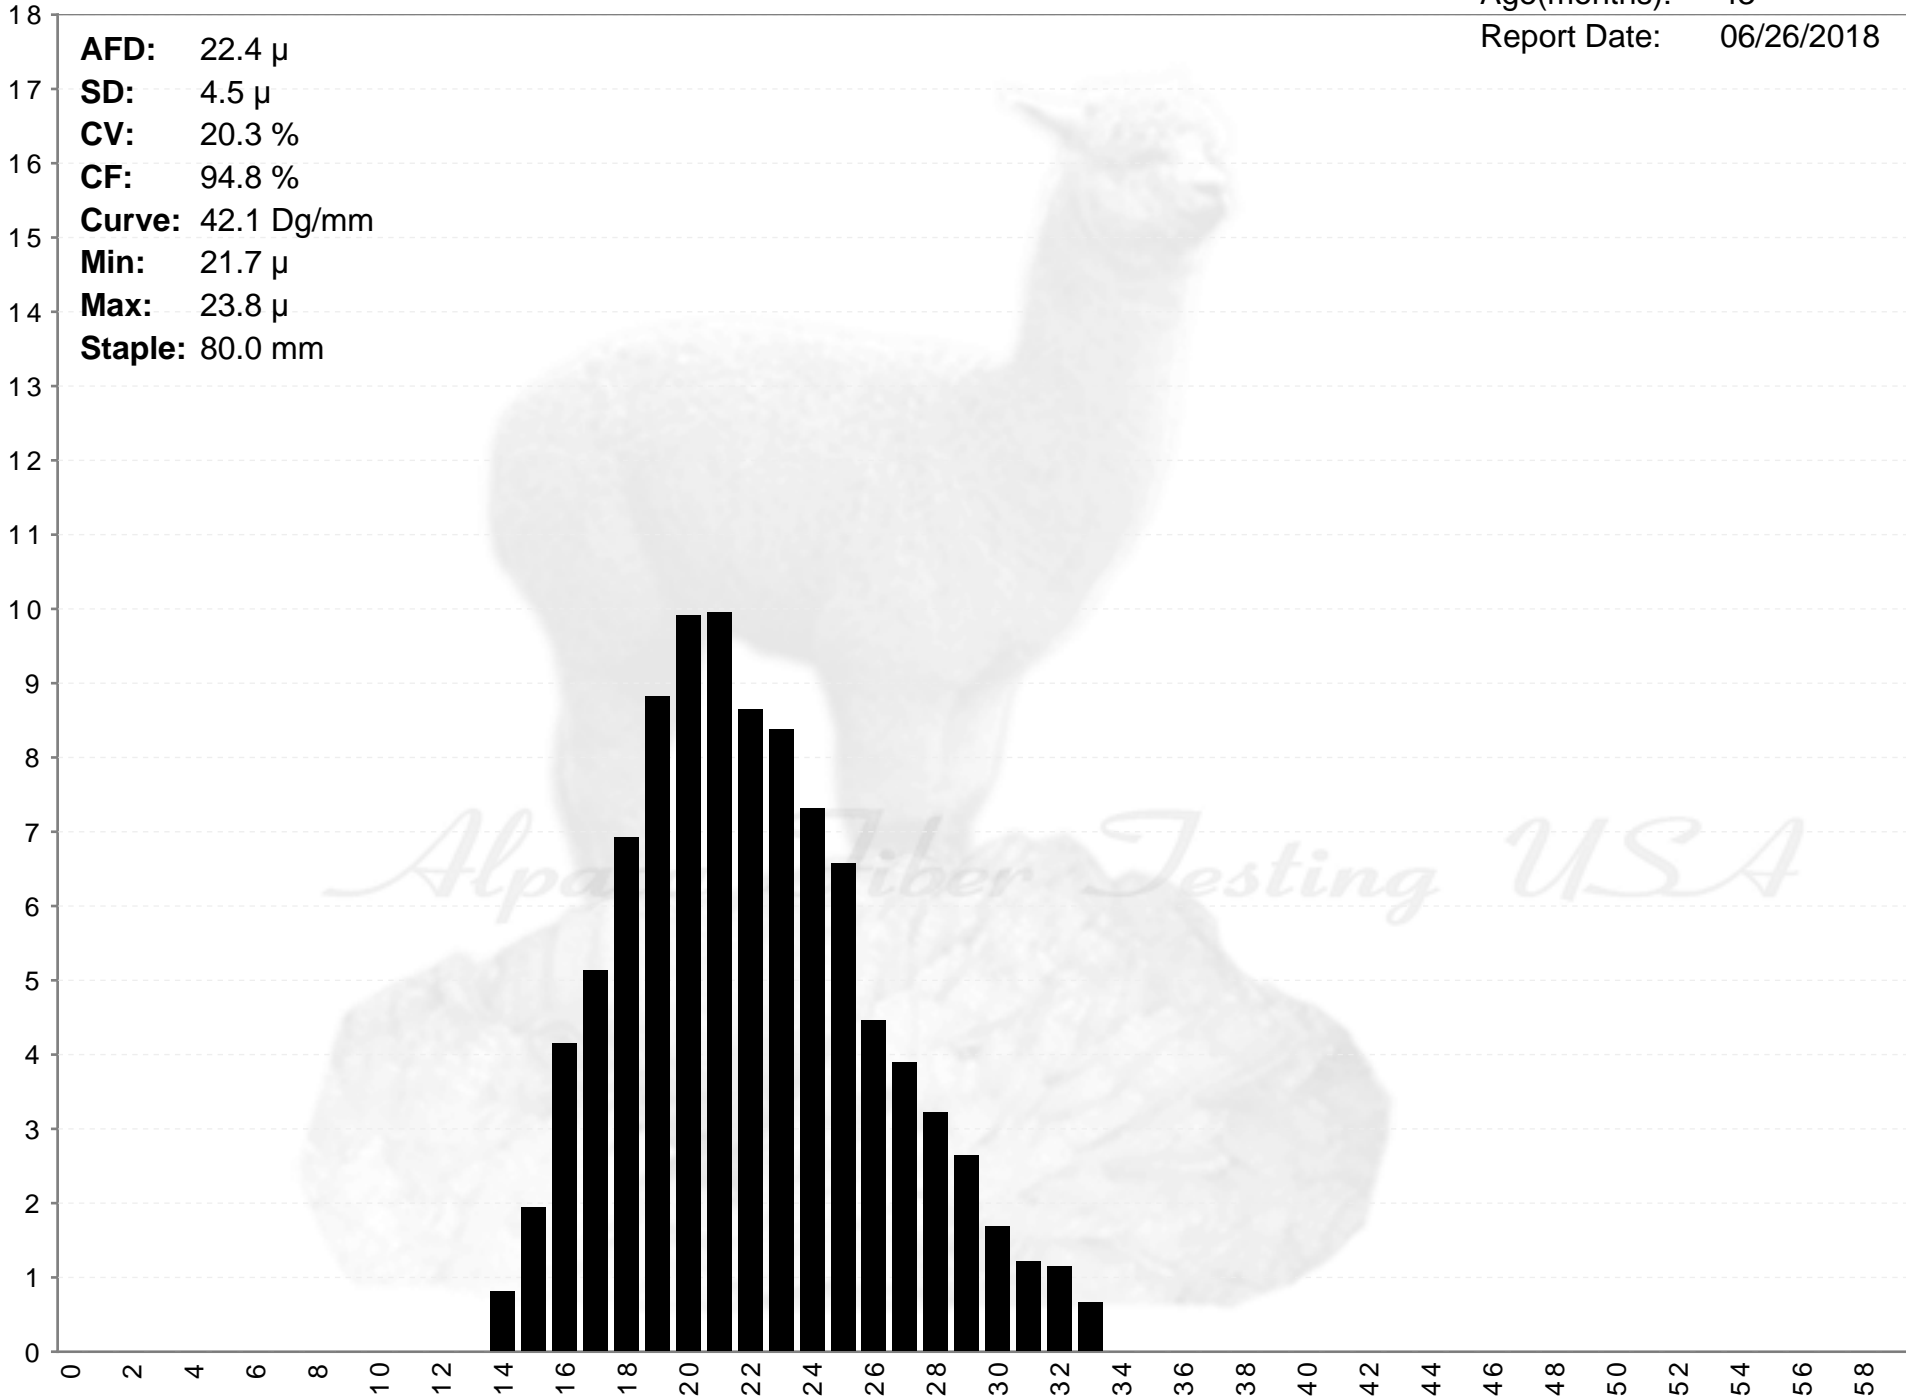

The Wood Farm

TWF PERUVIAN CASTILLE

Age(months): 43
Report Date: 06/26/2018

AFD: 22.4 μ
SD: 4.5 μ
CV: 20.3 %
CF: 94.8 %
Curve: 42.1 Dg/mm
Min: 21.7 μ
Max: 23.8 μ
Staple: 80.0 mm

% of Fibers

Alpaca Fiber Testing USA

Fiber Diameter (microns)

TWF PERUVIAN CASTILLE

AFD: 22.4 μ
SD: 4.5 μ
CV: 20.3 %
CF: 94.8 %
Curve: 42.1 Dg/mm
Min: 21.7 μ
Max: 23.8 μ
Staple: 80.0 mm