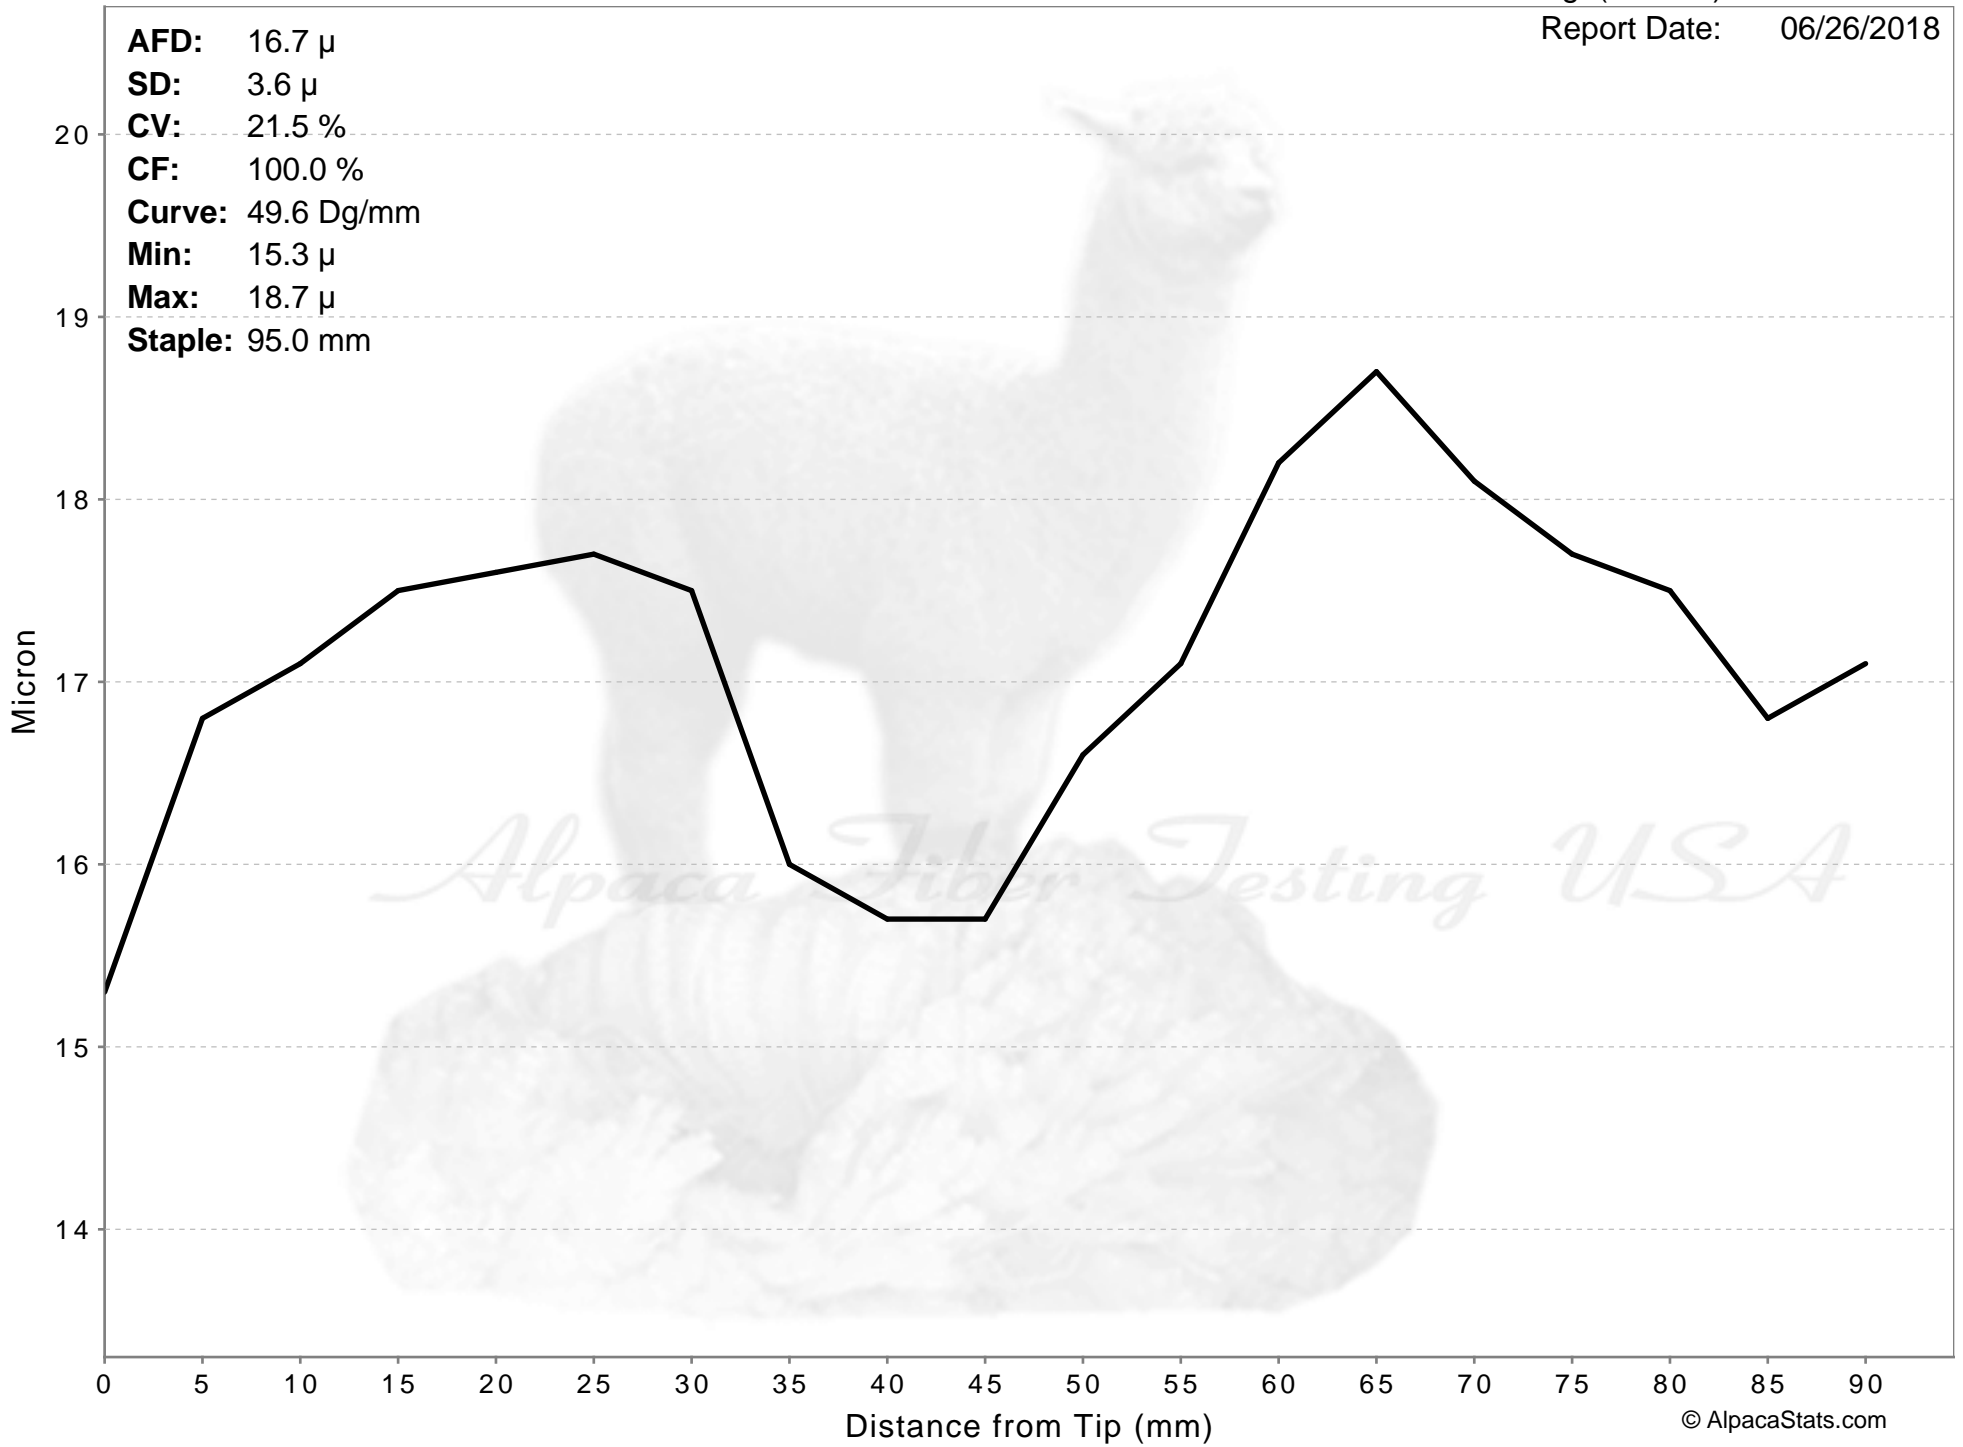

The Wood Farm

TWF PERUVIAN CERVEZA

Age(months): 20
Report Date: 06/26/2018

AFD: 16.7 μ
SD: 3.6 μ
CV: 21.5 %
CF: 100.0 %
Curve: 49.6 Dg/mm
Min: 15.3 μ
Max: 18.7 μ
Staple: 95.0 mm

TWF PERUVIAN CERVEZA

AFD: 16.7 μ
SD: 3.6 μ
CV: 21.5 %
CF: 100.0 %
Curve: 49.6 Dg/mm
Min: 15.3 μ
Max: 18.7 μ
Staple: 95.0 mm

Alpaca Fiber Testing USA