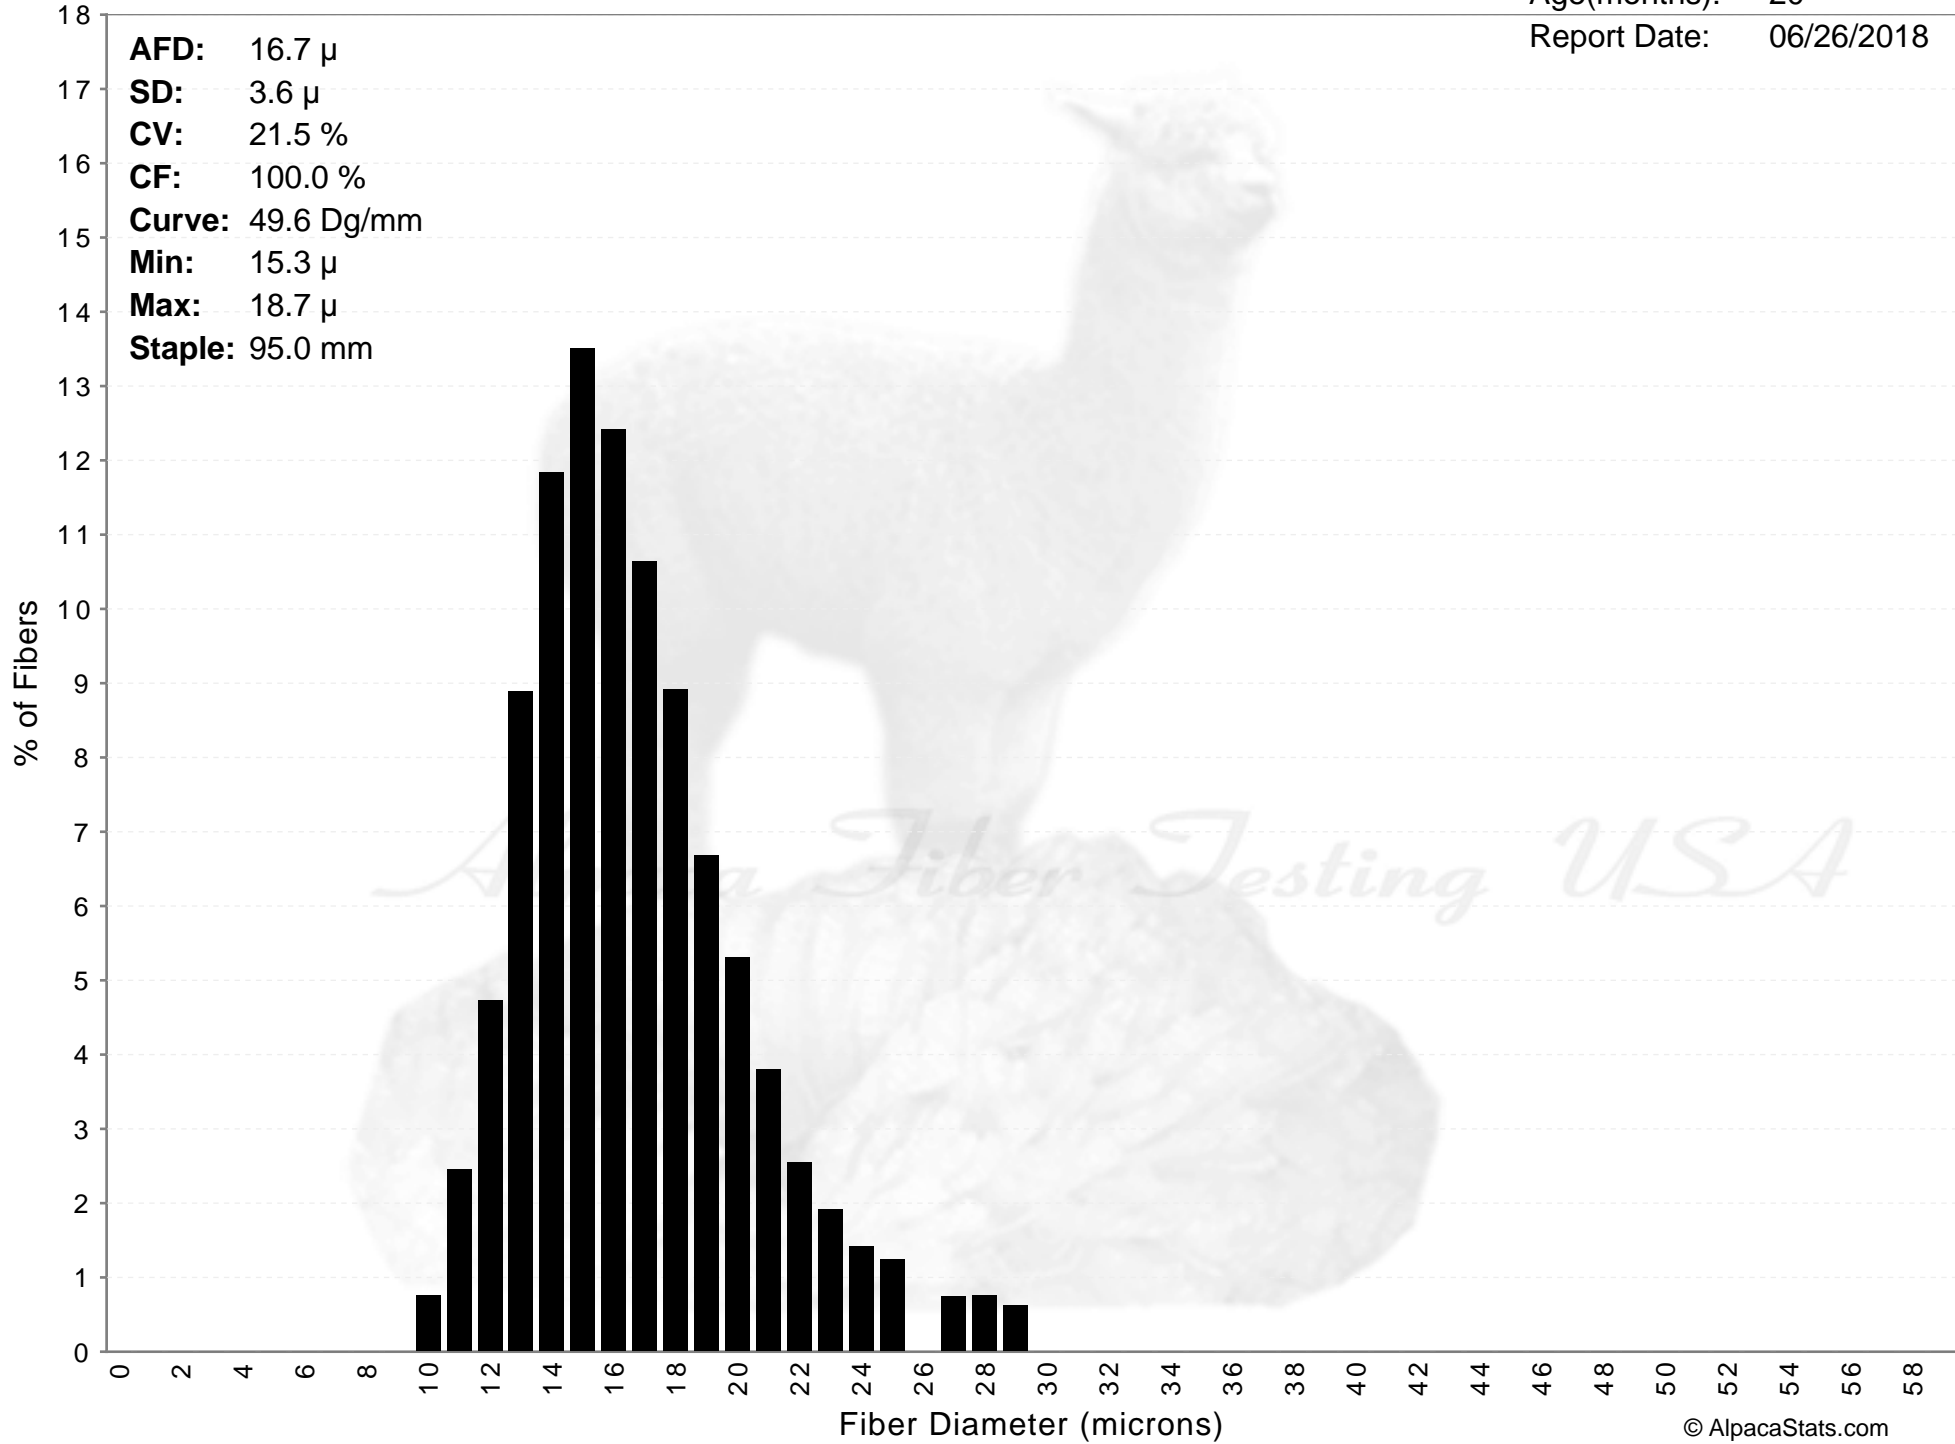

The Wood Farm

TWF PERUVIAN CERVEZA

Age(months): 20
Report Date: 06/26/2018

AFD: 16.7 μ
SD: 3.6 μ
CV: 21.5 %
CF: 100.0 %
Curve: 49.6 Dg/mm
Min: 15.3 μ
Max: 18.7 μ
Staple: 95.0 mm

TWF PERUVIAN CERVEZA

AFD: 16.7 μ
SD: 3.6 μ
CV: 21.5 %
CF: 100.0 %
Curve: 49.6 Dg/mm
Min: 15.3 μ
Max: 18.7 μ
Staple: 95.0 mm

Alpaca Fiber Testing USA