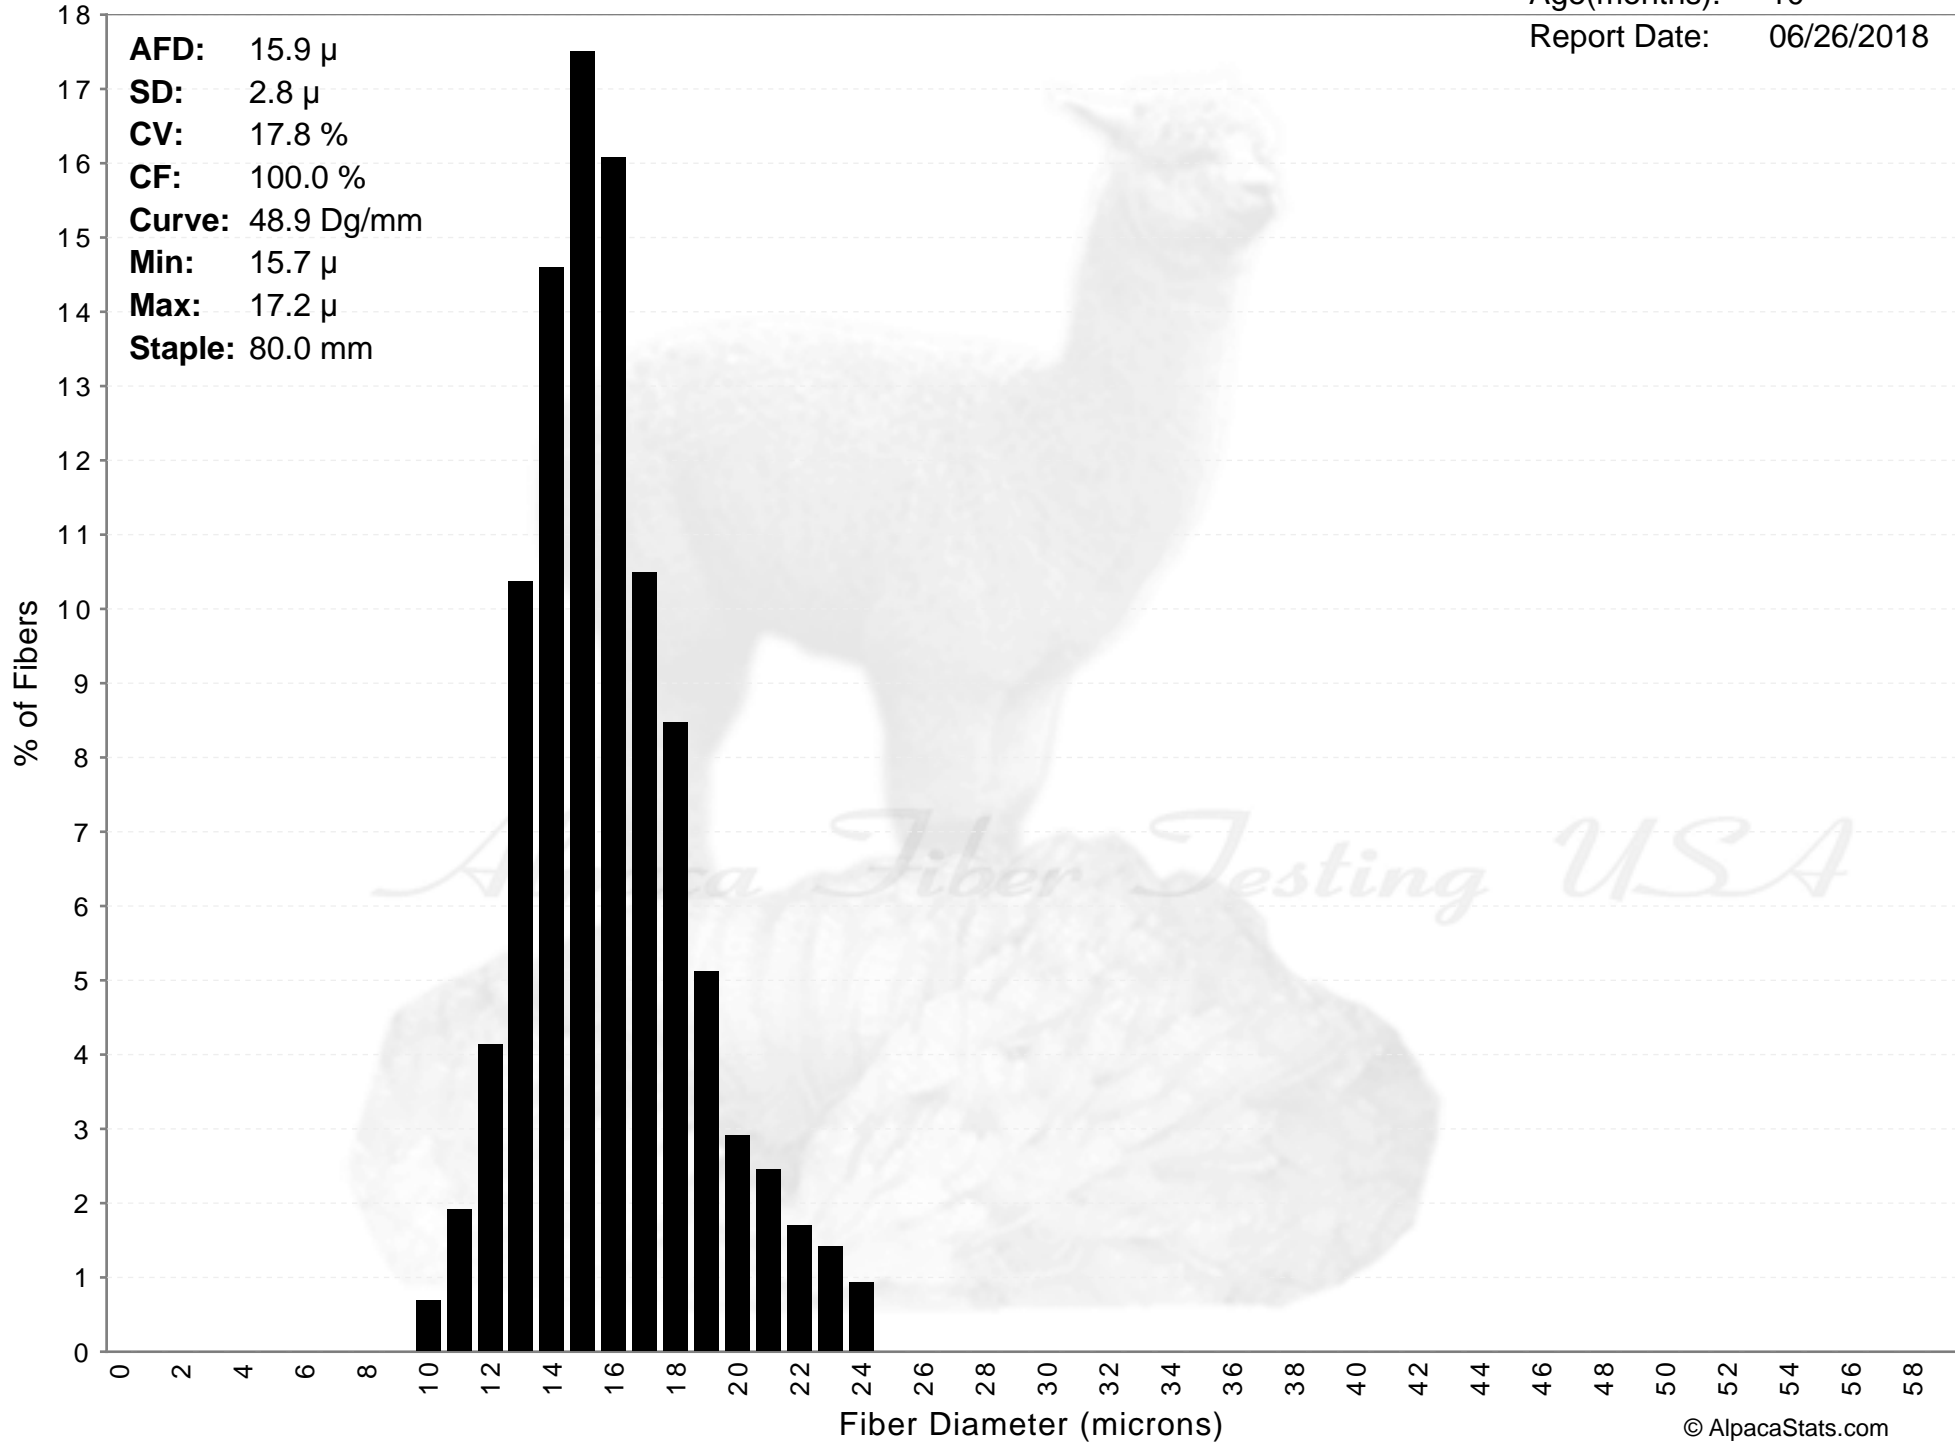

The Wood Farm

# TWF PERUVIAN LIZBETH

Age(months): 10  
Report Date: 06/26/2018

**AFD:** 15.9  $\mu$   
**SD:** 2.8  $\mu$   
**CV:** 17.8 %  
**CF:** 100.0 %  
**Curve:** 48.9 Dg/mm  
**Min:** 15.7  $\mu$   
**Max:** 17.2  $\mu$   
**Staple:** 80.0 mm