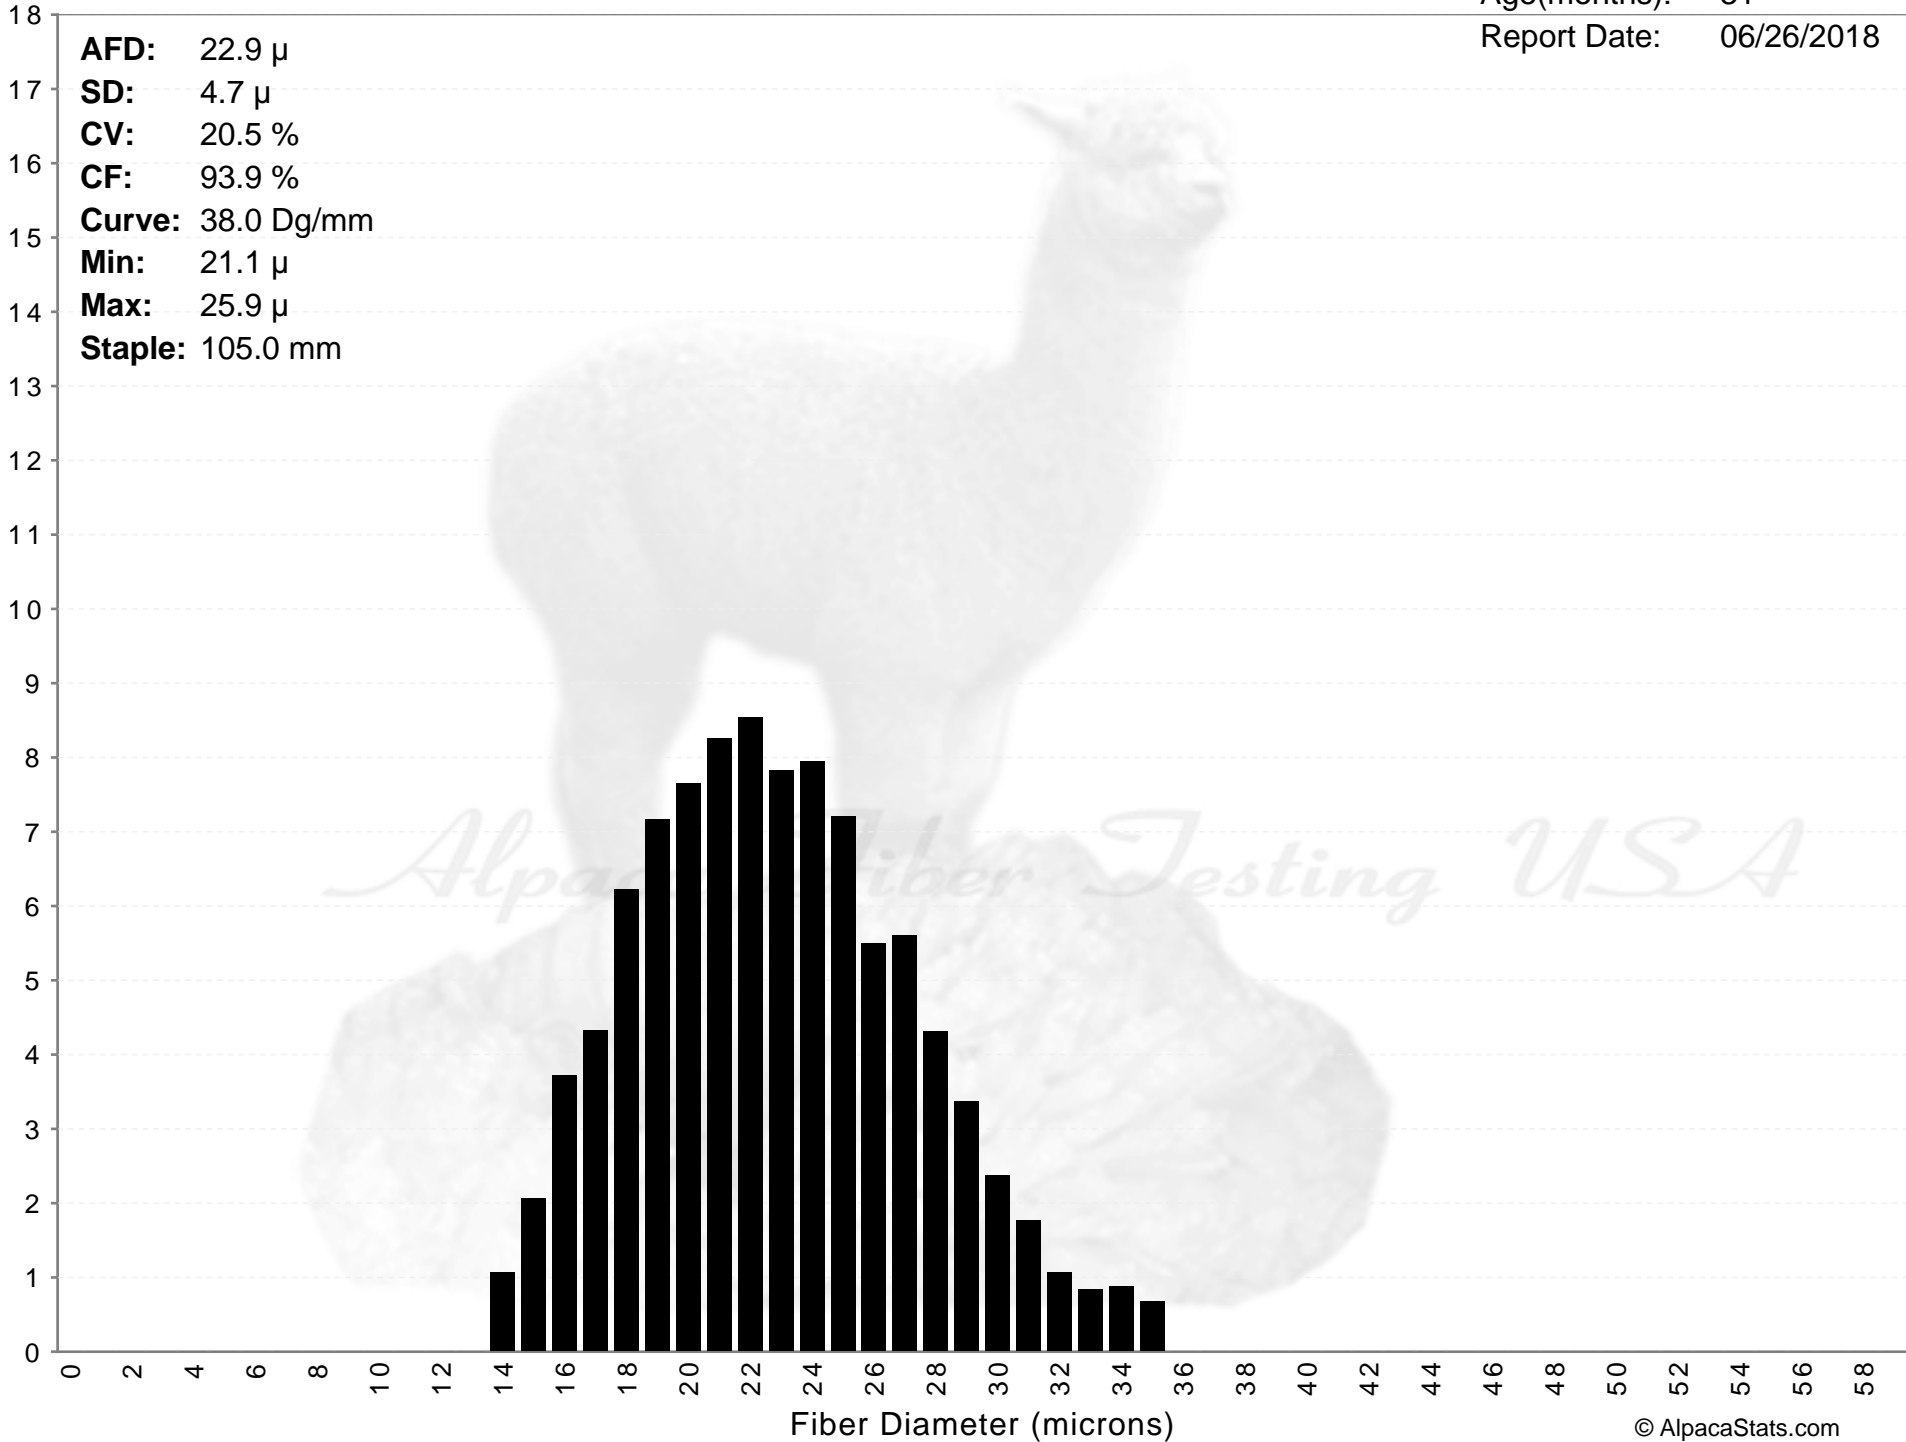

The Wood Farm

TWF PERUVIAN MADELINE

Age(months): 31
Report Date: 06/26/2018

AFD: 22.9 μ
SD: 4.7 μ
CV: 20.5 %
CF: 93.9 %
Curve: 38.0 Dg/mm
Min: 21.1 μ
Max: 25.9 μ
Staple: 105.0 mm

% of Fibers

Alpaca Fiber Testing USA