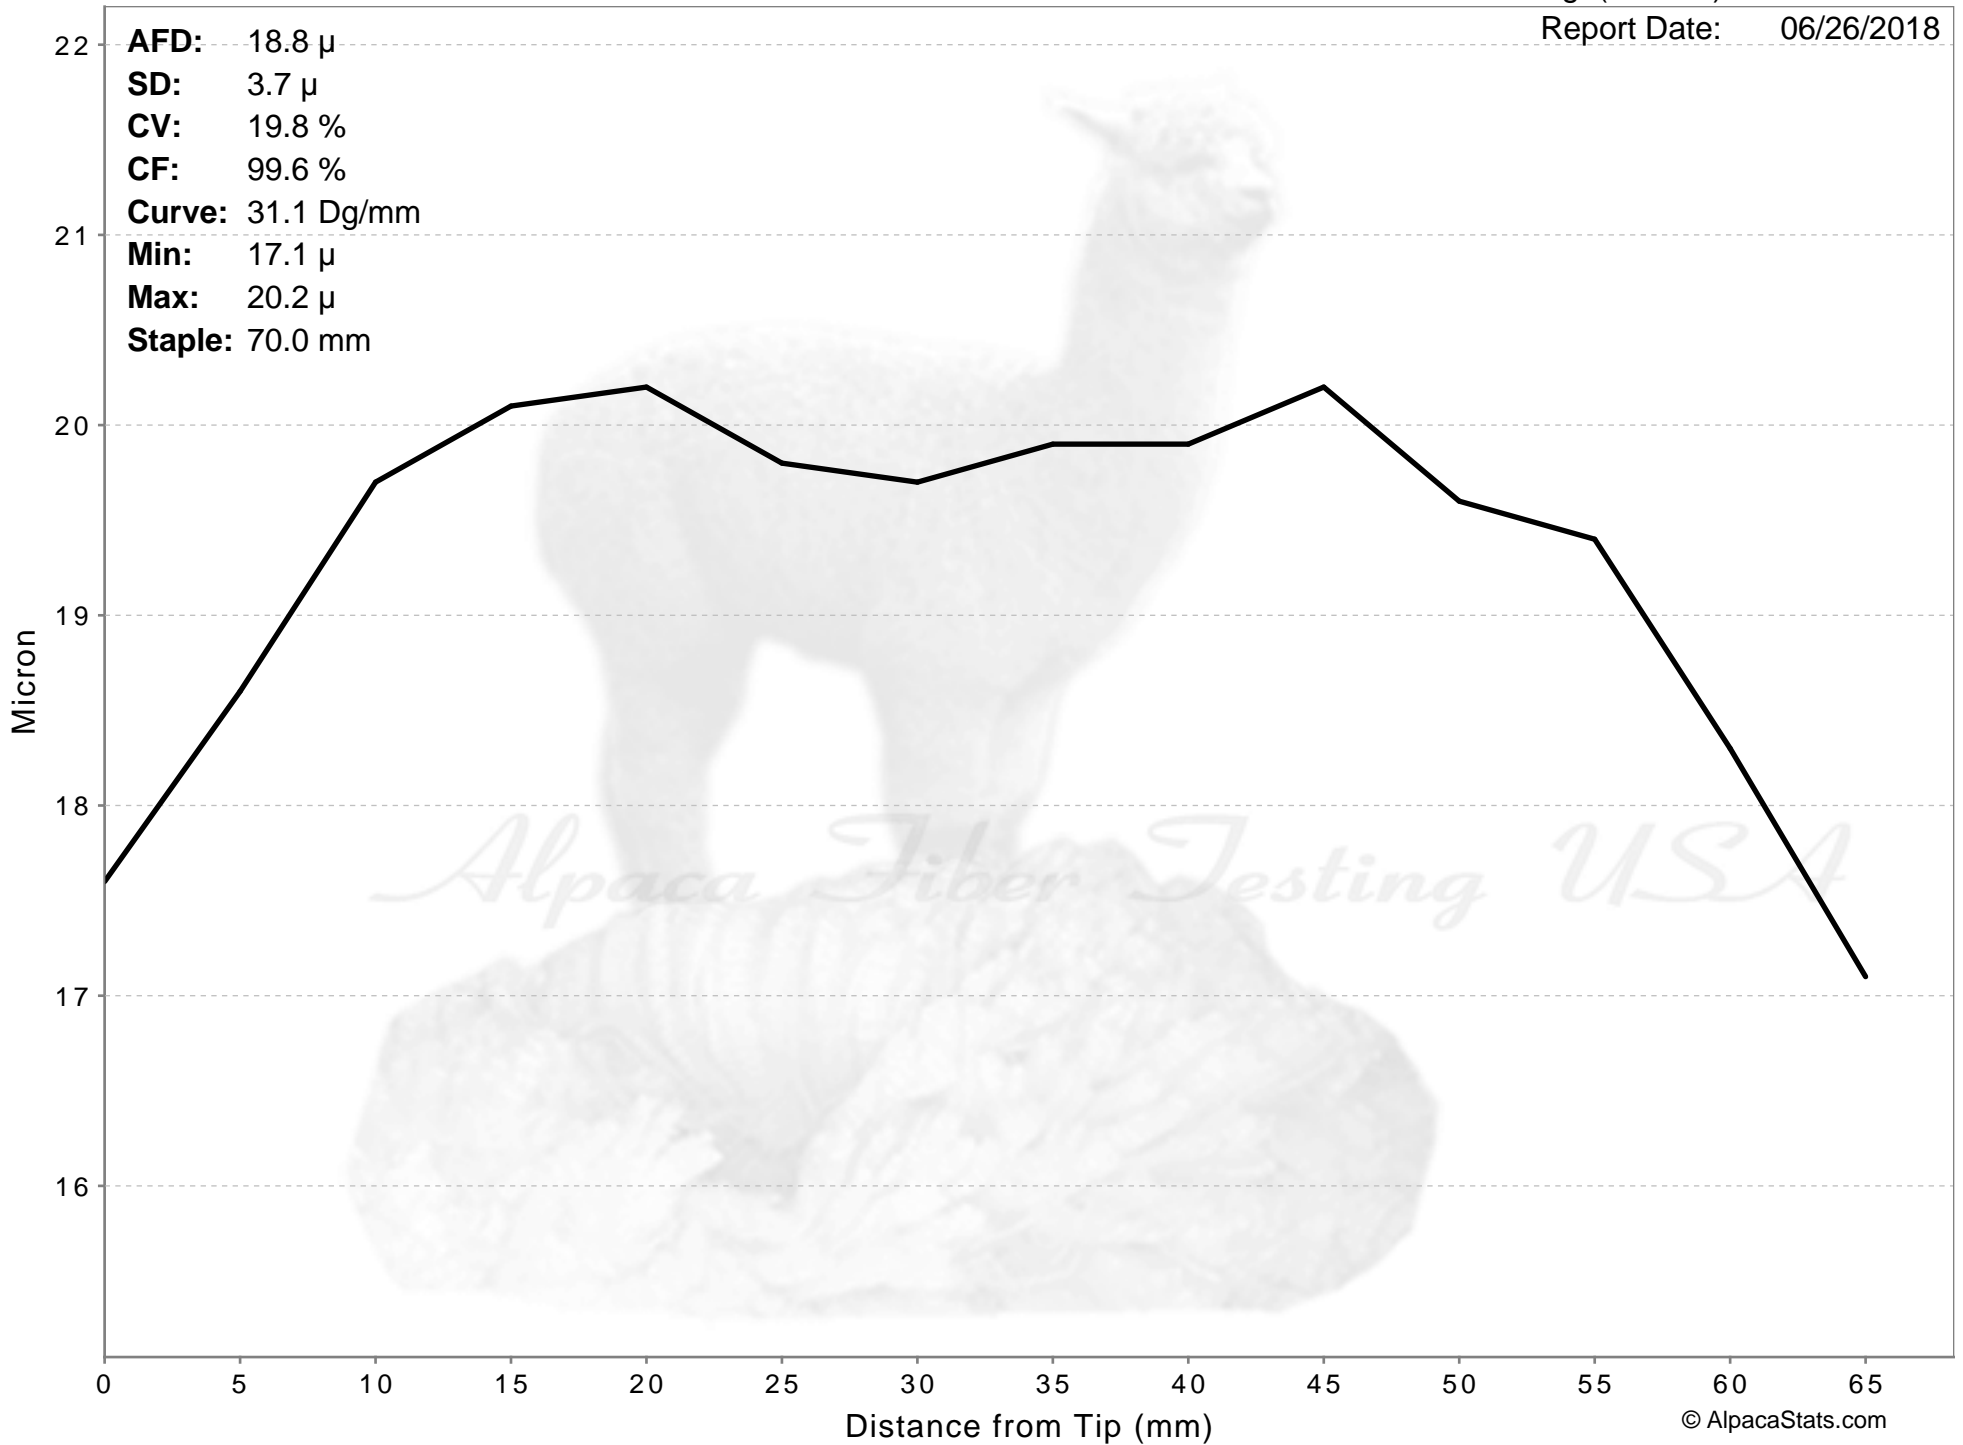

# TWF PERUVIAN MOHEGAN SUN

Age(months): 8

Report Date: 06/26/2018

**AFD:** 18.8  $\mu$   
**SD:** 3.7  $\mu$   
**CV:** 19.8 %  
**CF:** 99.6 %  
**Curve:** 31.1 Dg/mm  
**Min:** 17.1  $\mu$   
**Max:** 20.2  $\mu$   
**Staple:** 70.0 mm

% of Fibers

Fiber Diameter (microns)

# TWF PERUVIAN MOHEGAN SUN

**AFD:** 18.8  $\mu$   
**SD:** 3.7  $\mu$   
**CV:** 19.8 %  
**CF:** 99.6 %  
**Curve:** 31.1 Dg/mm  
**Min:** 17.1  $\mu$   
**Max:** 20.2  $\mu$   
**Staple:** 70.0 mm

*Alpaca Fiber Testing USA*