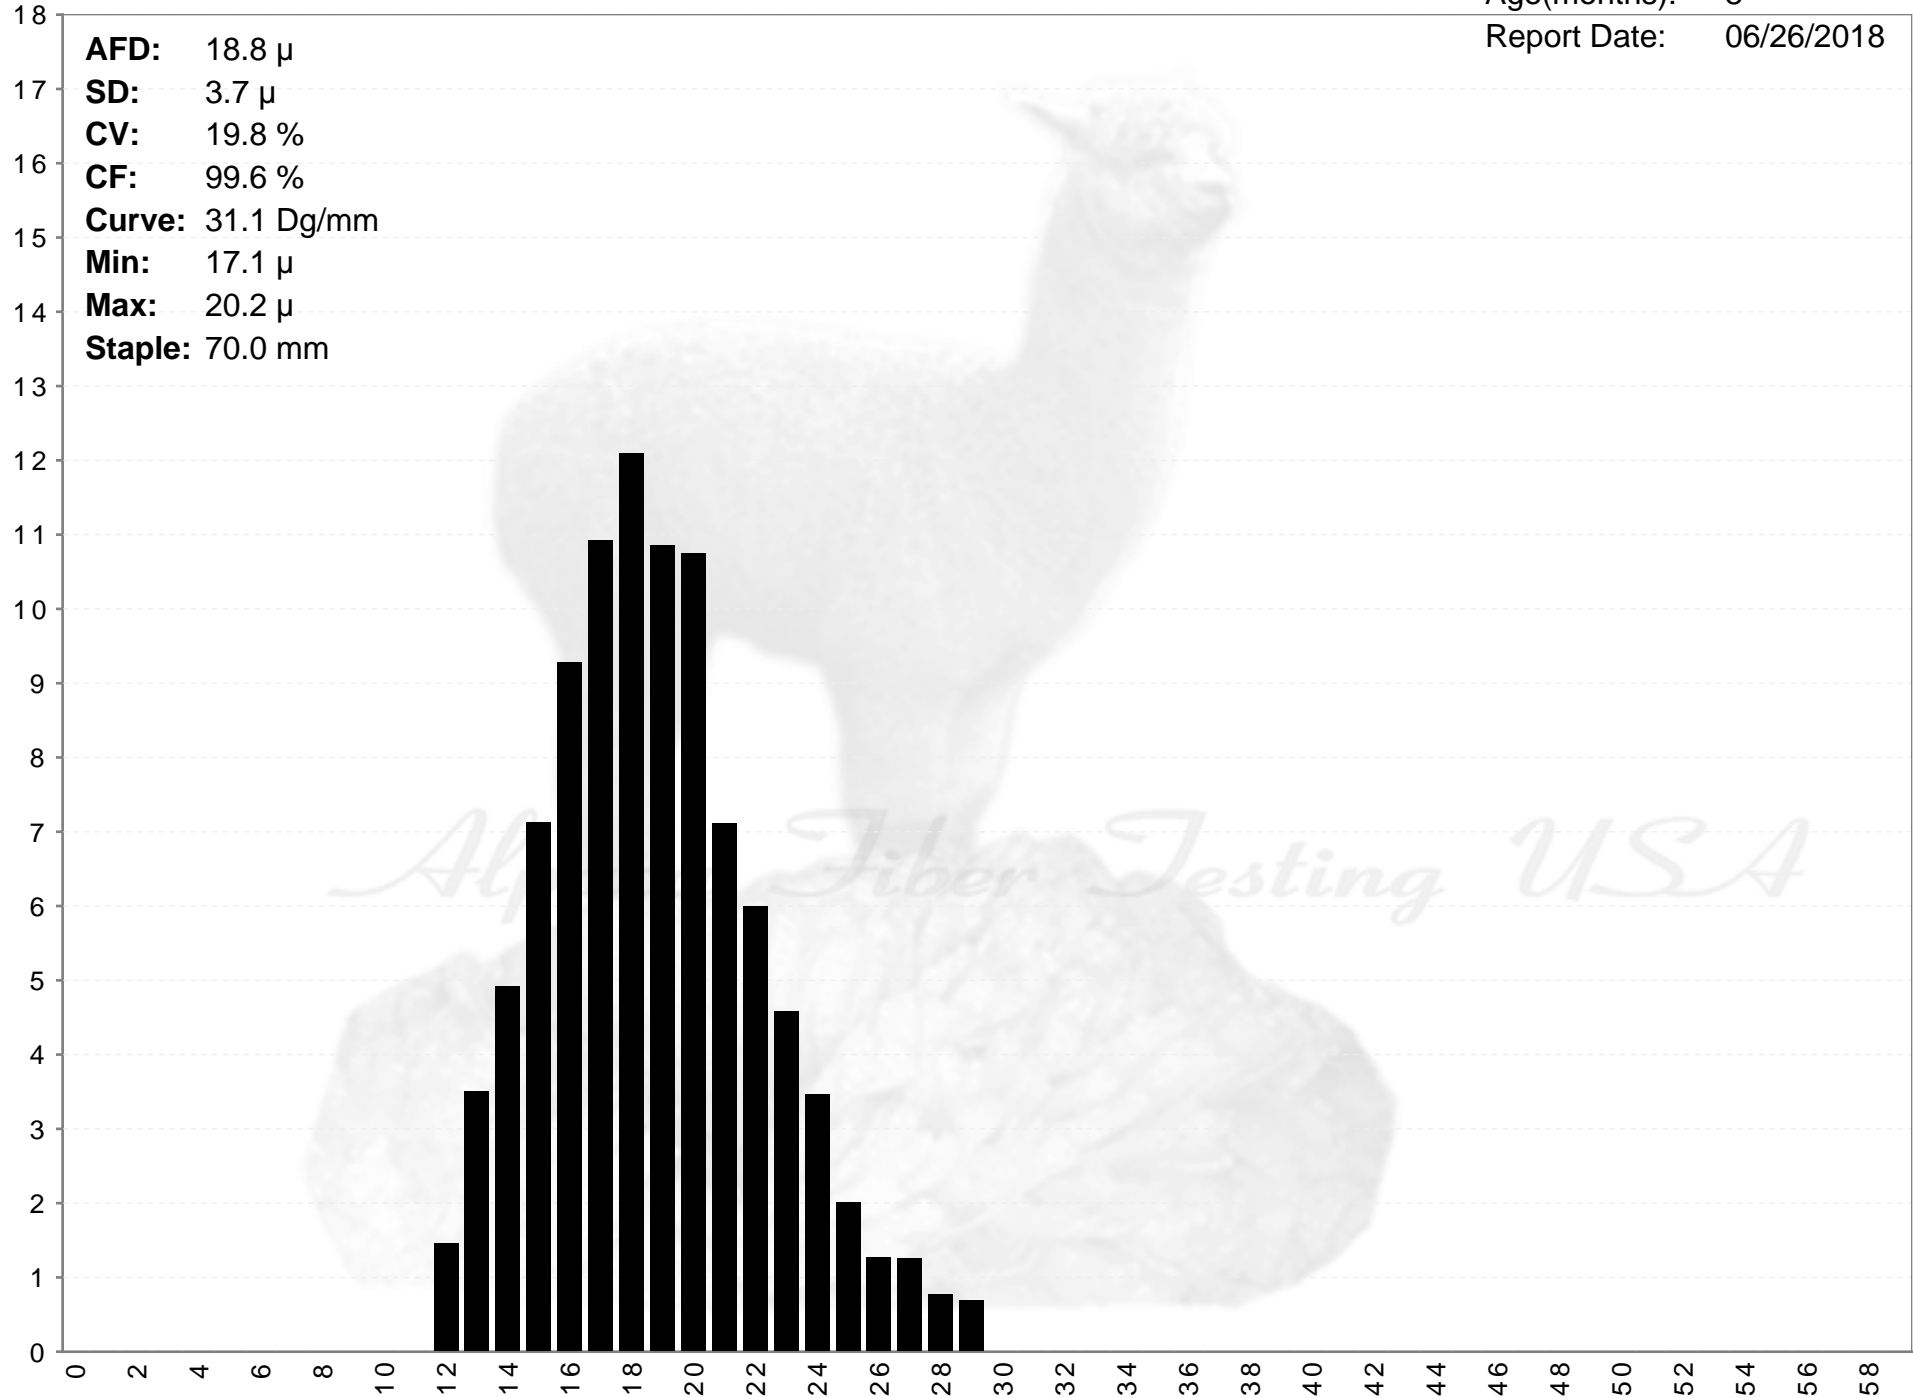

The Wood Farm

TWF PERUVIAN MOHEGAN SUN

Age(months): 8

Report Date: 06/26/2018

AFD: 18.8 μ
SD: 3.7 μ
CV: 19.8 %
CF: 99.6 %
Curve: 31.1 Dg/mm
Min: 17.1 μ
Max: 20.2 μ
Staple: 70.0 mm

% of Fibers

Fiber Diameter (microns)