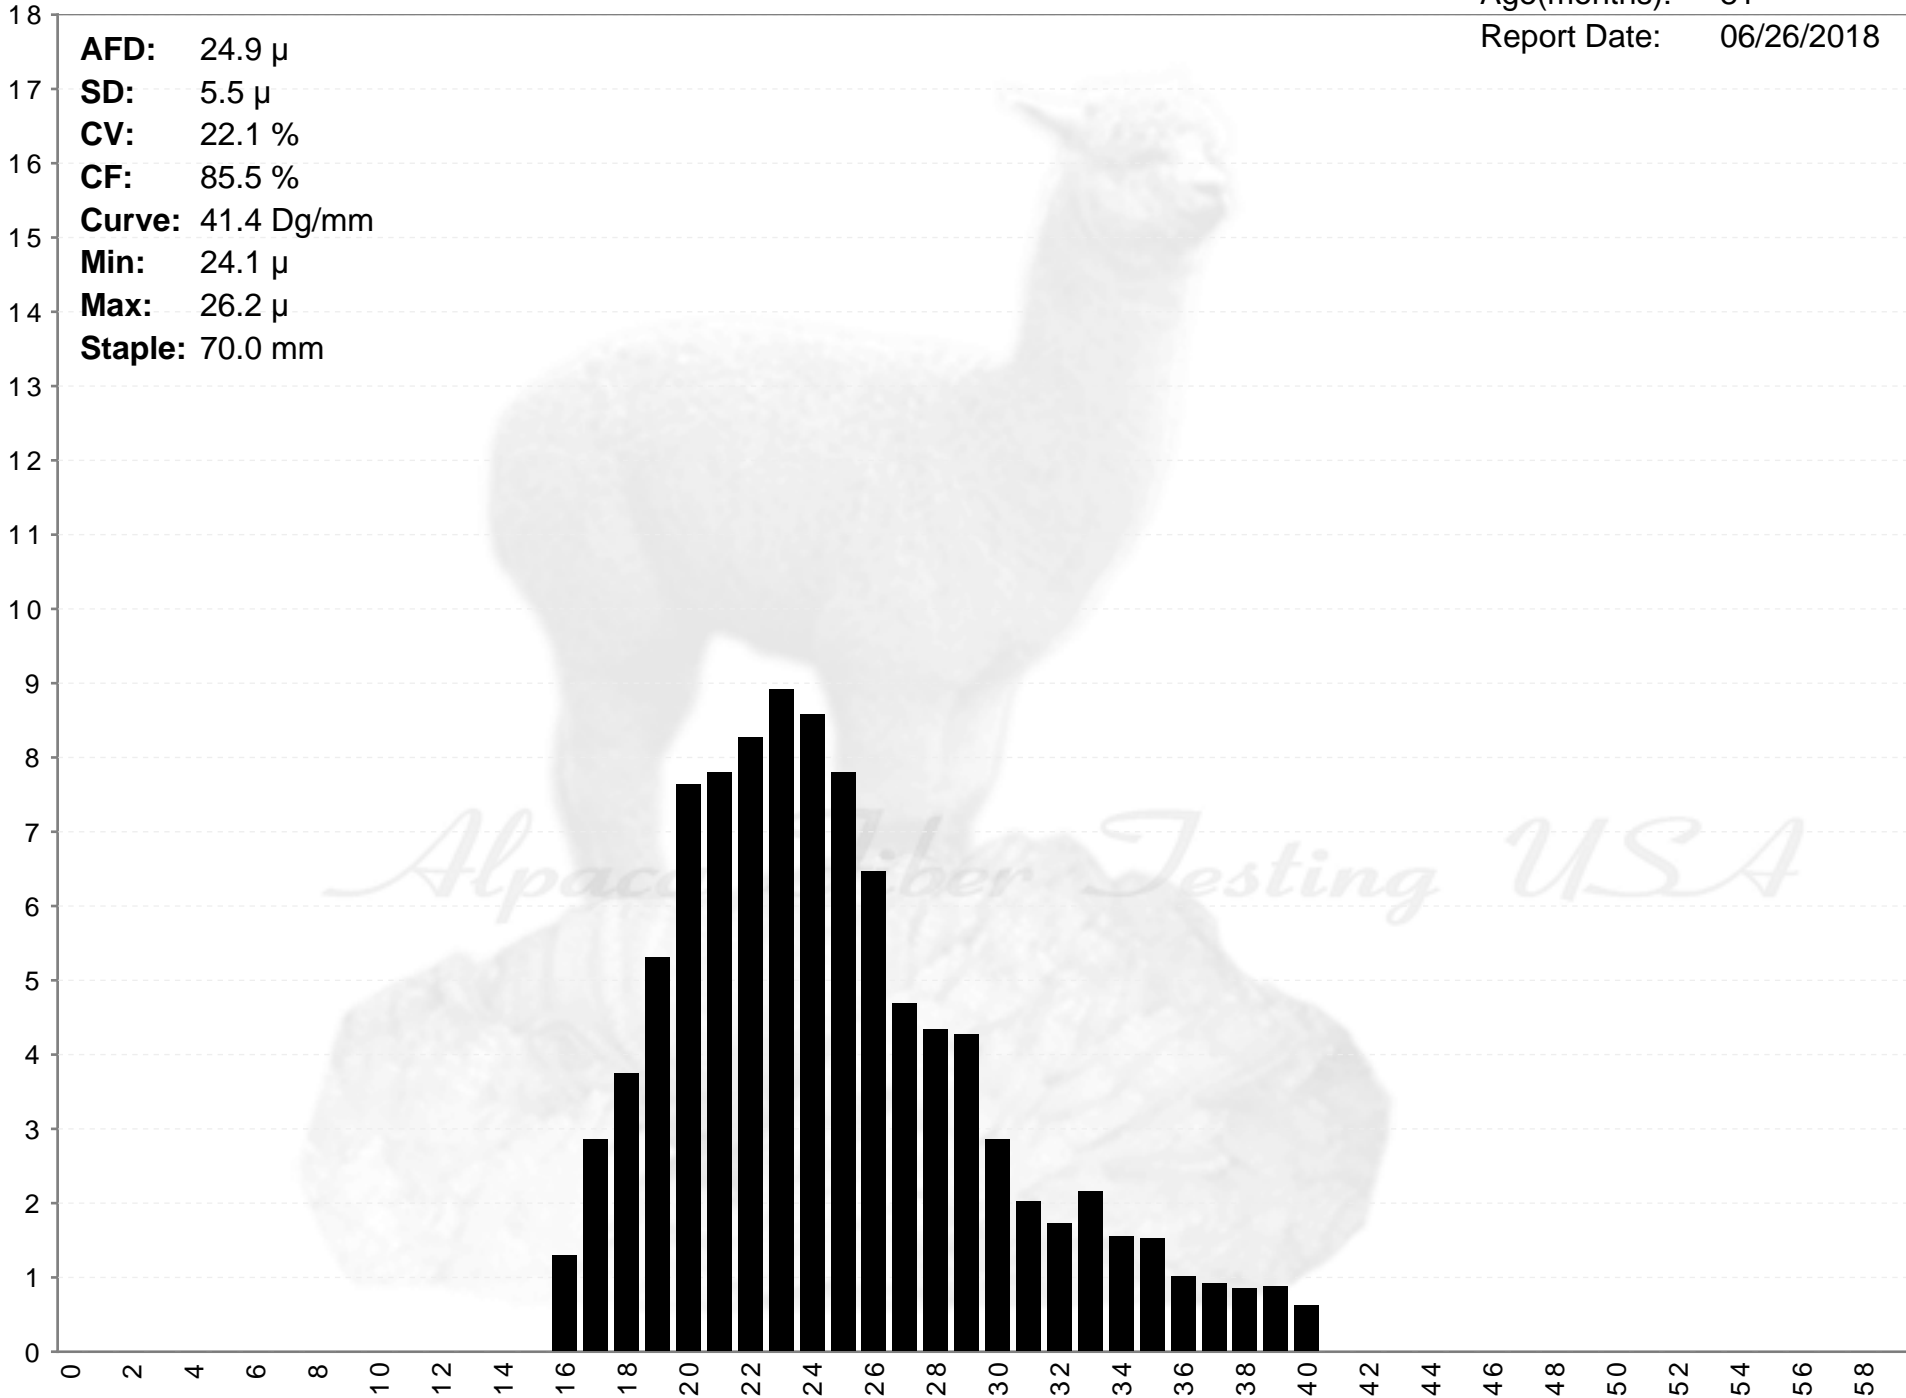

The Wood Farm

TWF PERUVIAN S TEMPLE

Age(months): 81
Report Date: 06/26/2018

AFD: 24.9 μ
SD: 5.5 μ
CV: 22.1 %
CF: 85.5 %
Curve: 41.4 Dg/mm
Min: 24.1 μ
Max: 26.2 μ
Staple: 70.0 mm

% of Fibers

Alpaca Fiber Testing USA

Fiber Diameter (microns)

TWF PERUVIAN S TEMPLE

AFD: 24.9 μ
SD: 5.5 μ
CV: 22.1 %
CF: 85.5 %
Curve: 41.4 Dg/mm
Min: 24.1 μ
Max: 26.2 μ
Staple: 70.0 mm