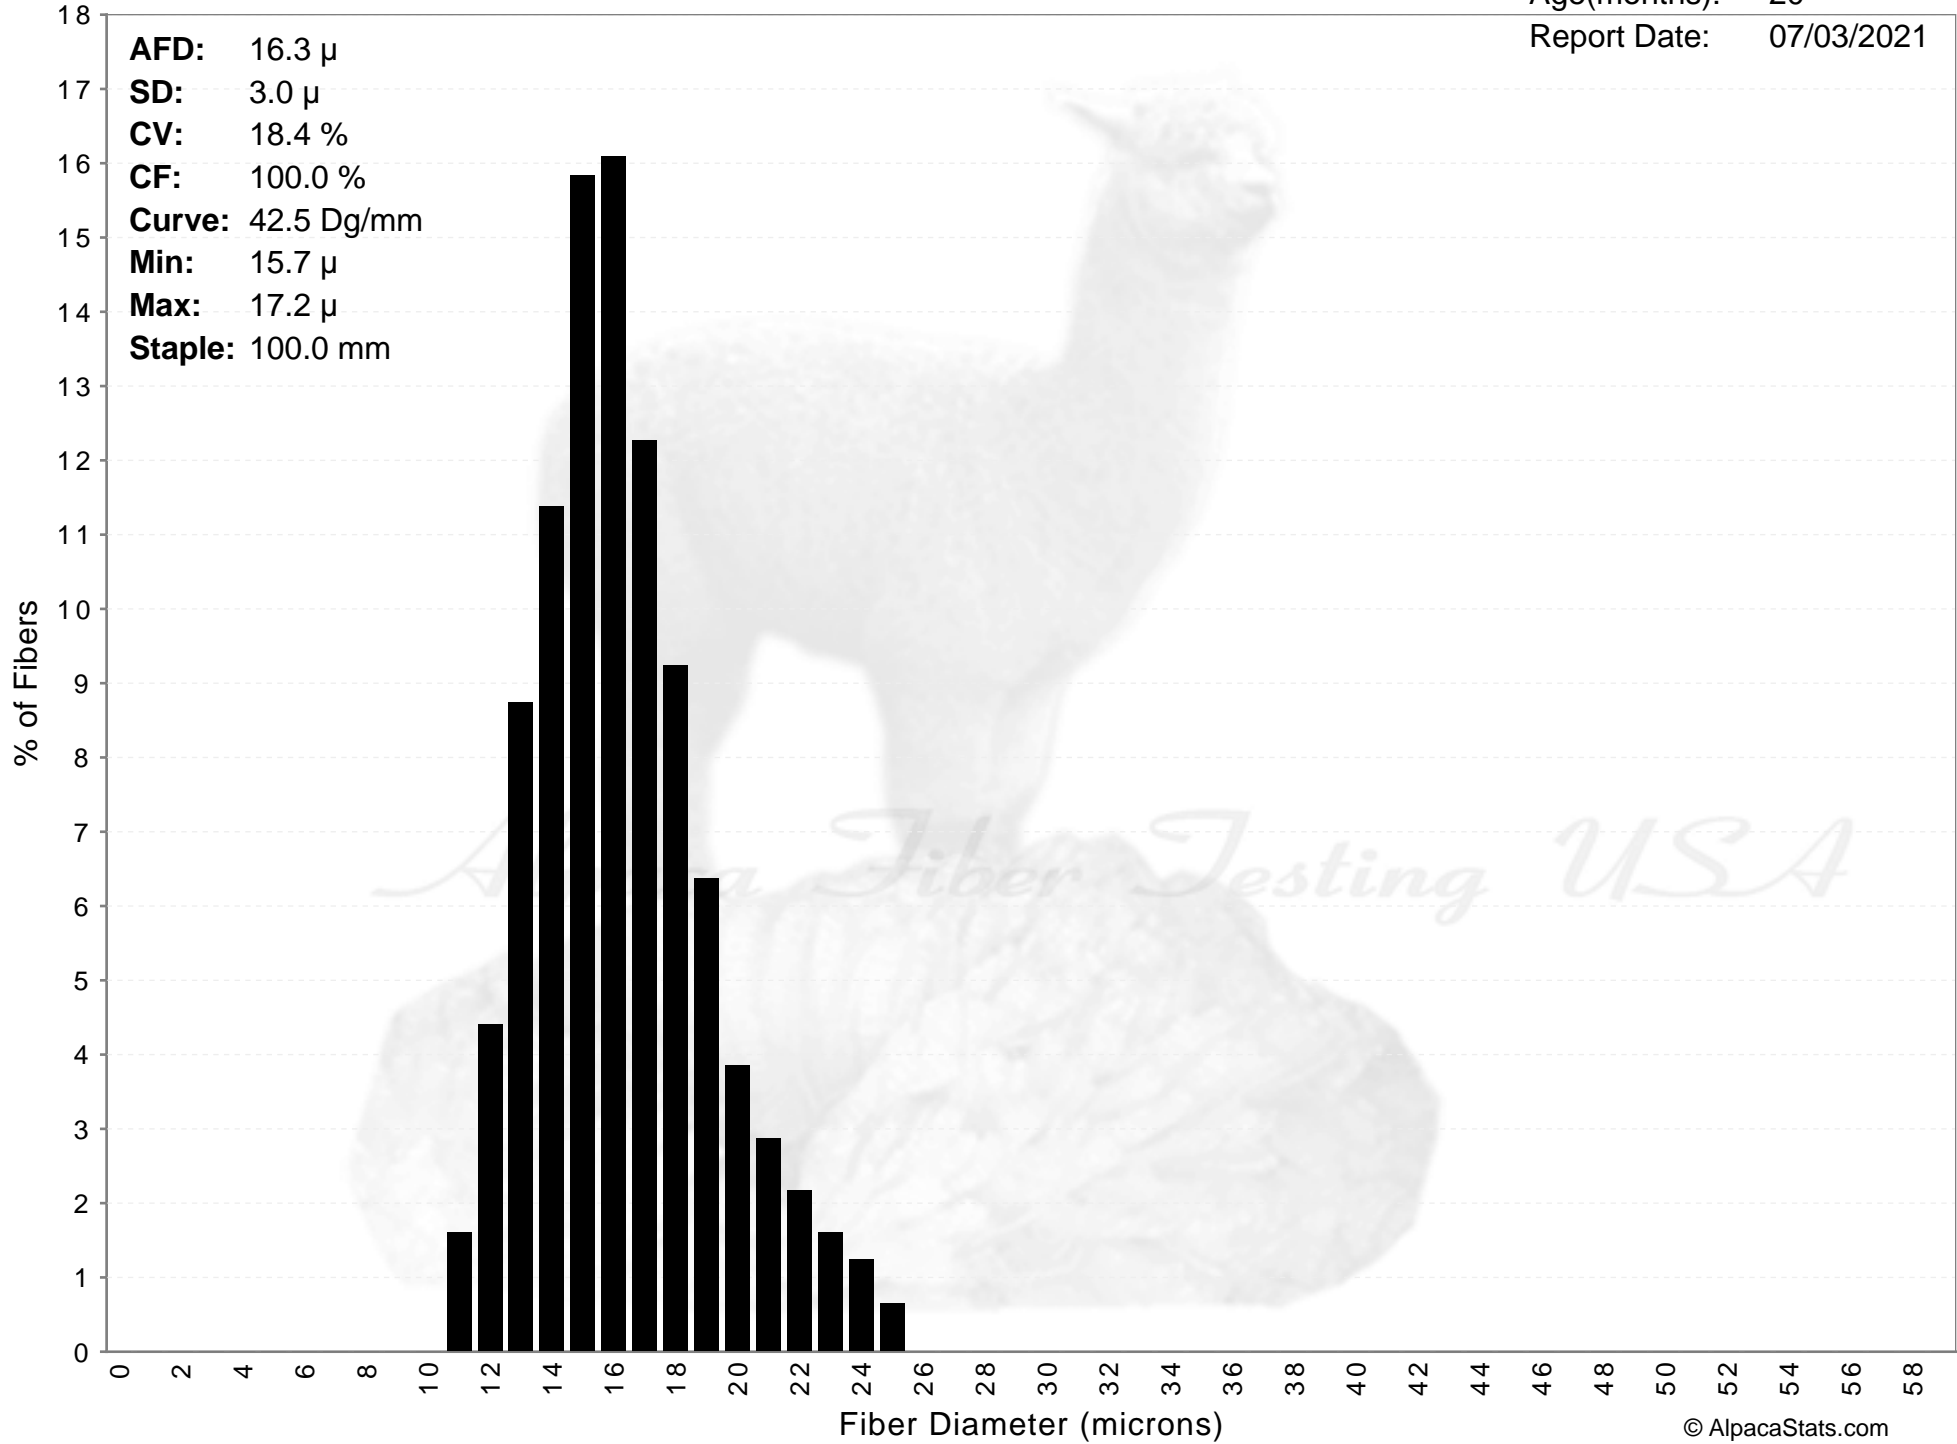

The Wood Farm

MAKERS MARK

Age(months): 20
Report Date: 07/03/2021

AFD: 16.3 μ
SD: 3.0 μ
CV: 18.4 %
CF: 100.0 %
Curve: 42.5 Dg/mm
Min: 15.7 μ
Max: 17.2 μ
Staple: 100.0 mm

MAKERS MARK

AFD: 16.3 μ
SD: 3.0 μ
CV: 18.4 %
CF: 100.0 %
Curve: 42.5 Dg/mm
Min: 15.7 μ
Max: 17.2 μ
Staple: 100.0 mm