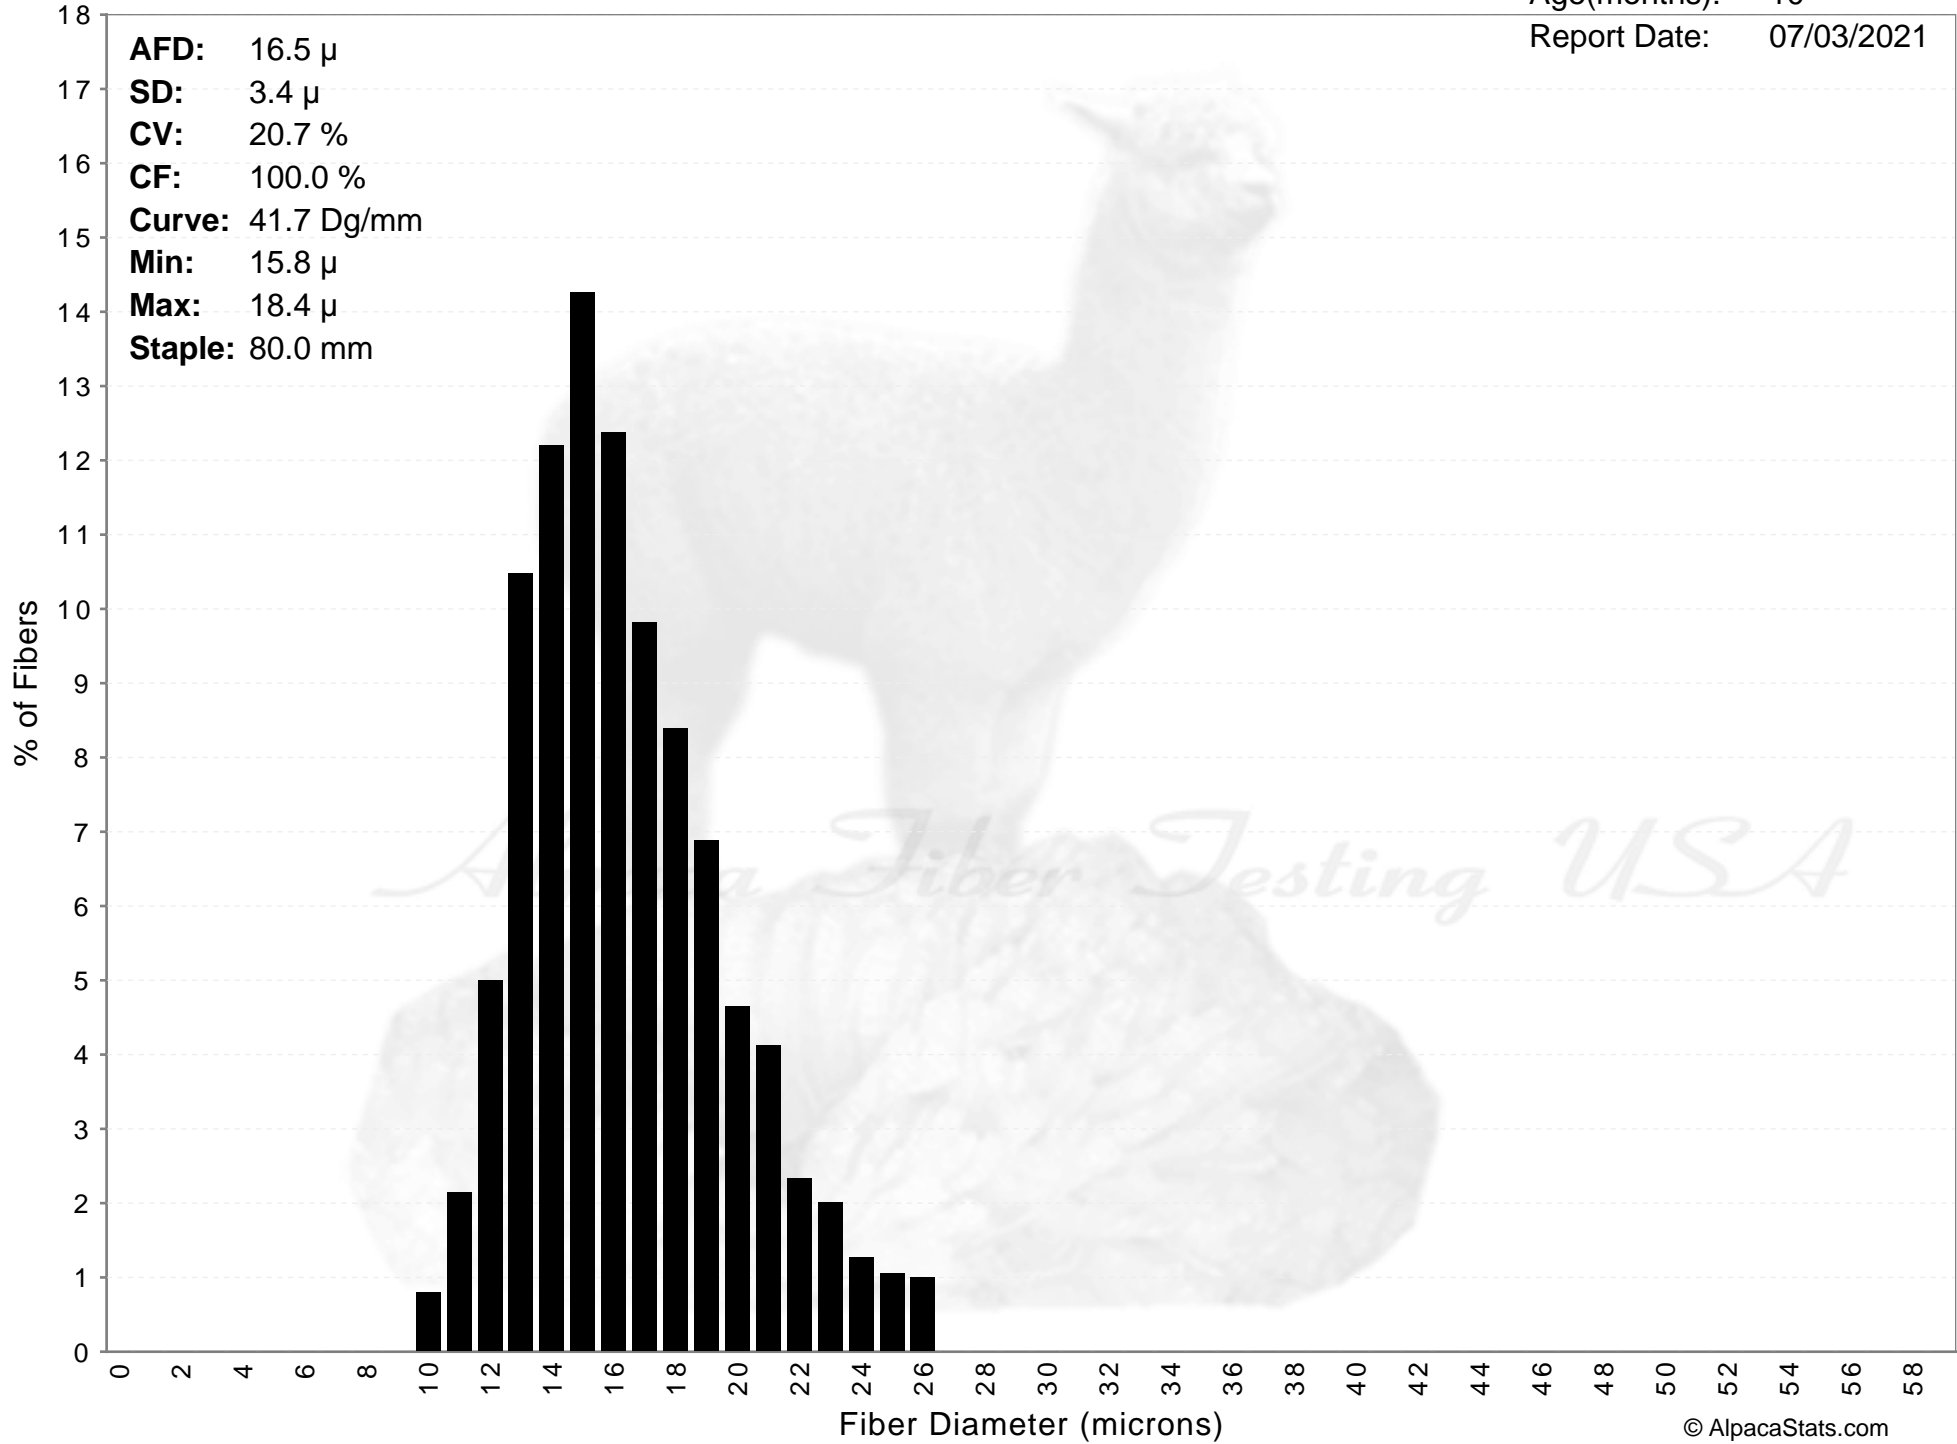

The Wood Farm

LEXUS

Age(months): 10
Report Date: 07/03/2021

AFD: 16.5 μ
SD: 3.4 μ
CV: 20.7 %
CF: 100.0 %
Curve: 41.7 Dg/mm
Min: 15.8 μ
Max: 18.4 μ
Staple: 80.0 mm

AFD: 16.5 μ
SD: 3.4 μ
CV: 20.7 %
CF: 100.0 %
Curve: 41.7 Dg/mm
Min: 15.8 μ
Max: 18.4 μ
Staple: 80.0 mm