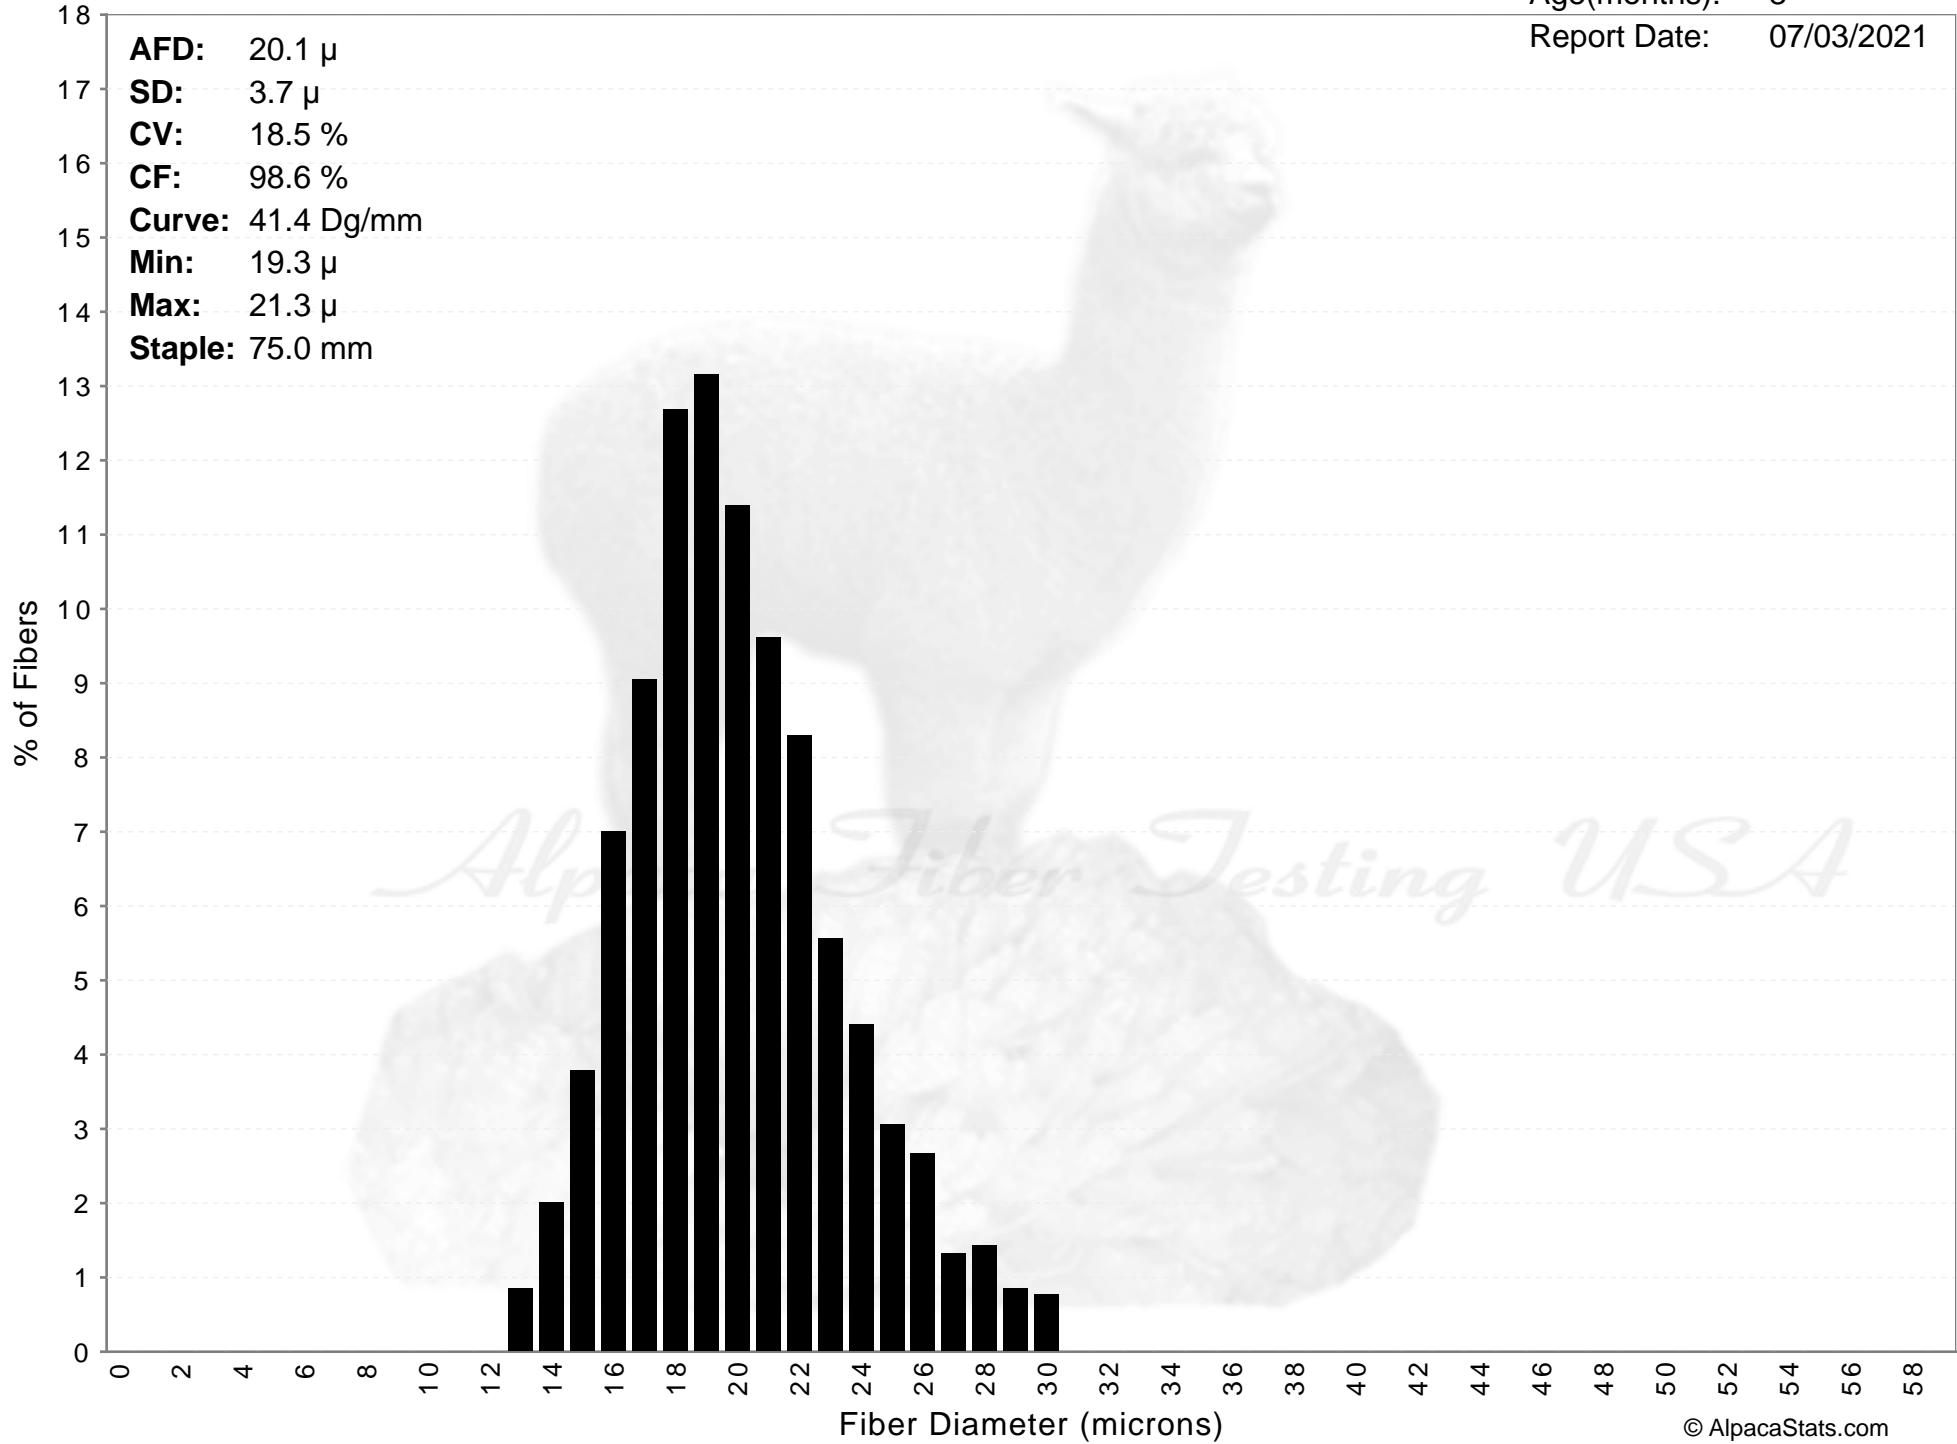

The Wood Farm

NORMA JEAN

Age(months): 8

Report Date: 07/03/2021

AFD: 20.1 μ
SD: 3.7 μ
CV: 18.5 %
CF: 98.6 %
Curve: 41.4 Dg/mm
Min: 19.3 μ
Max: 21.3 μ
Staple: 75.0 mm

NORMA JEAN

AFD: 20.1 μ
SD: 3.7 μ
CV: 18.5 %
CF: 98.6 %
Curve: 41.4 Dg/mm
Min: 19.3 μ
Max: 21.3 μ
Staple: 75.0 mm