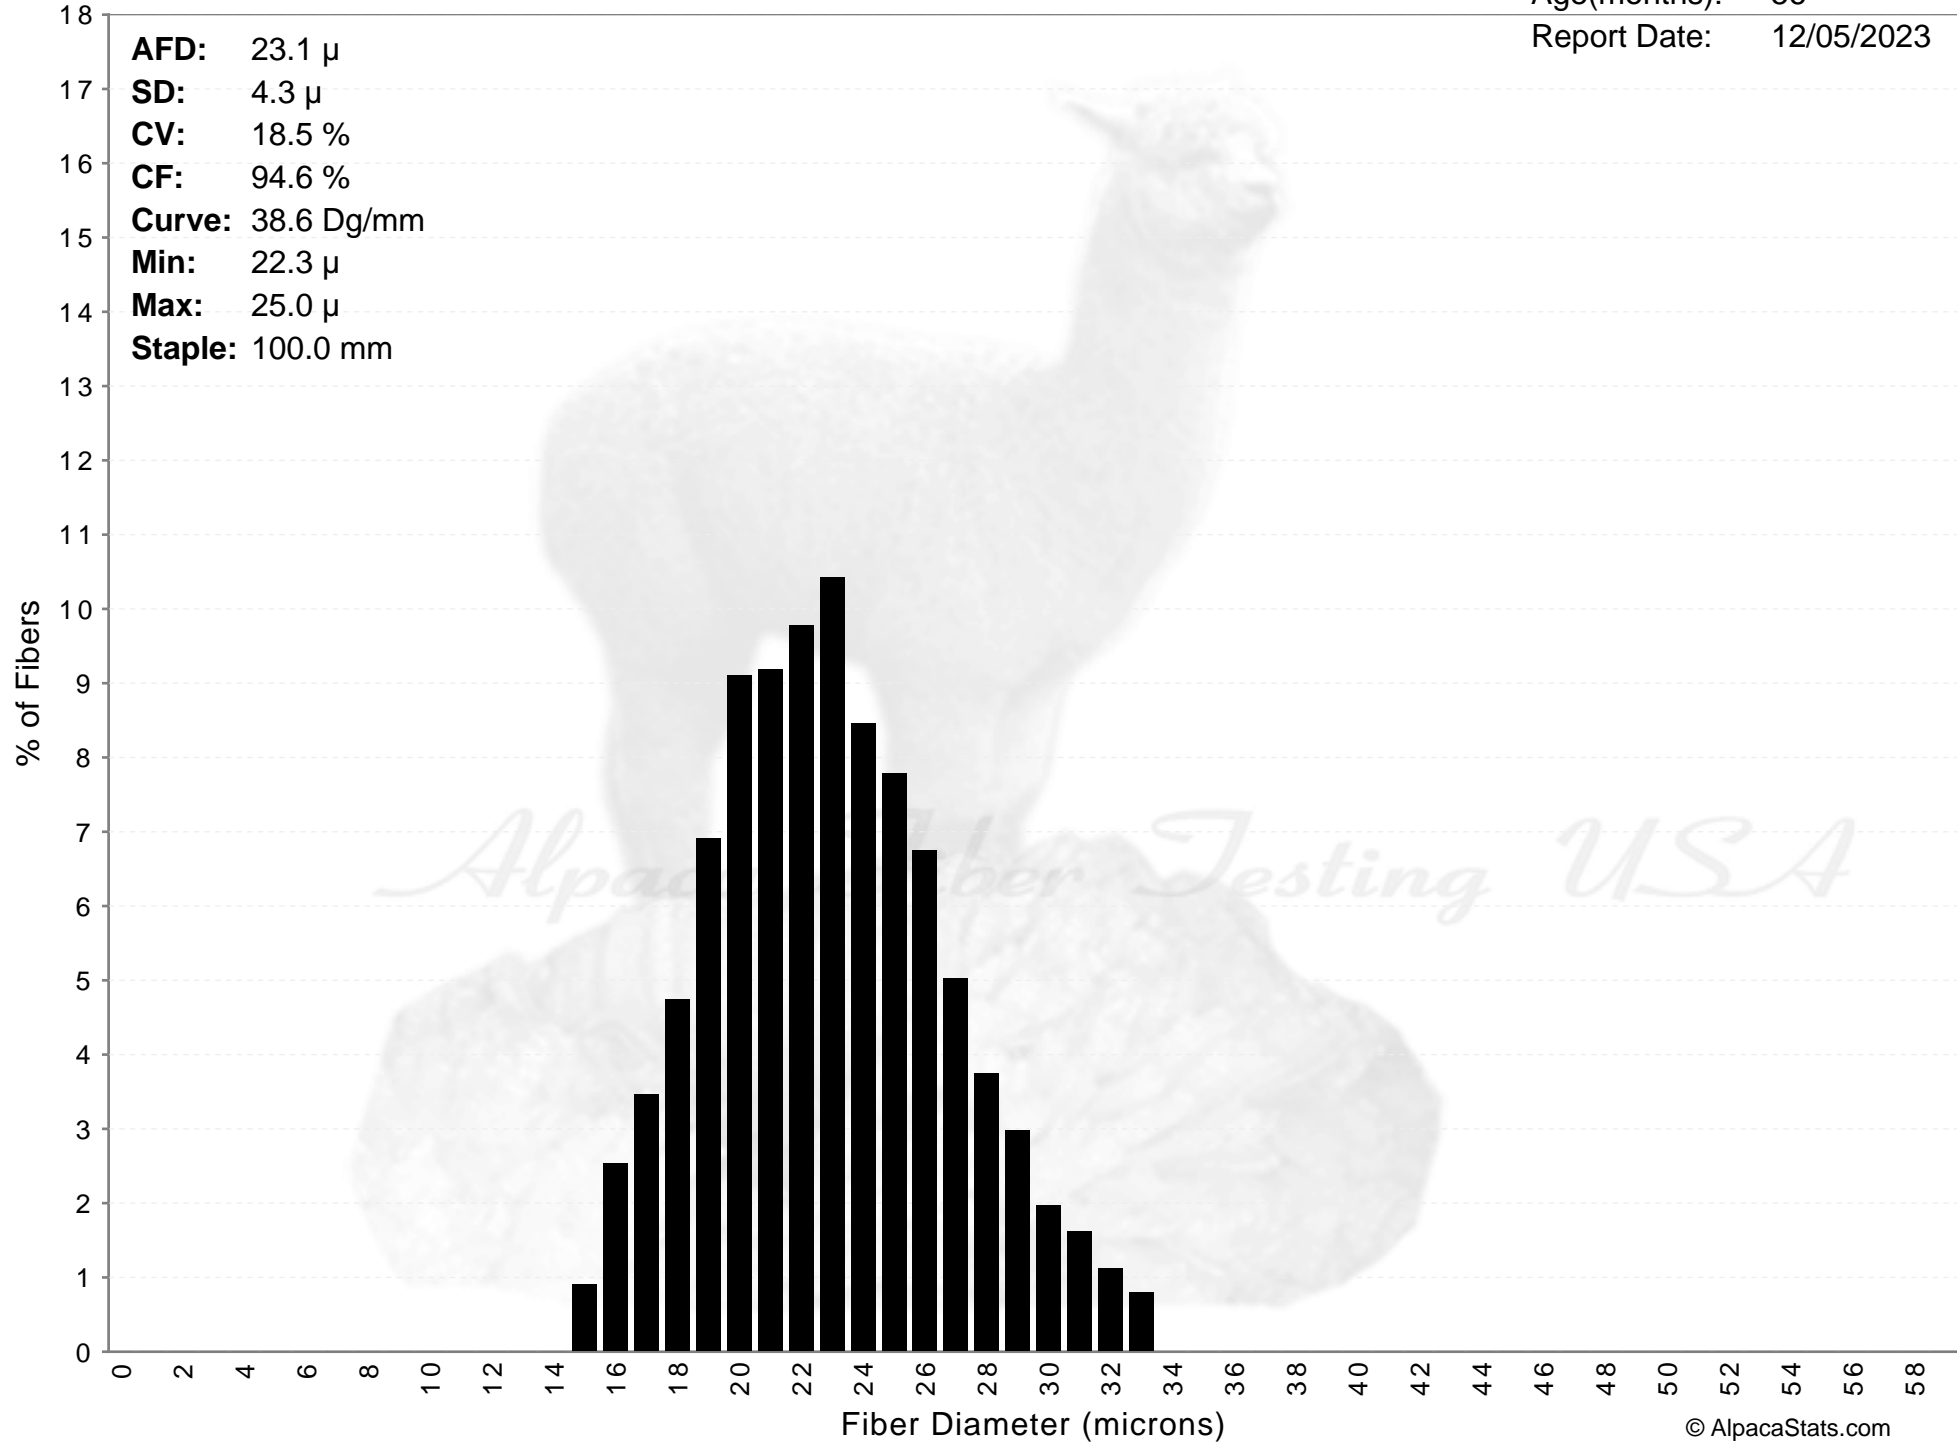

The Wood Farm

EDISON

Age(months): 56
Report Date: 12/05/2023

AFD: 23.1 μ
SD: 4.3 μ
CV: 18.5 %
CF: 94.6 %
Curve: 38.6 Dg/mm
Min: 22.3 μ
Max: 25.0 μ
Staple: 100.0 mm

AFD: 23.1 μ
SD: 4.3 μ
CV: 18.5 %
CF: 94.6 %
Curve: 38.6 Dg/mm
Min: 22.3 μ
Max: 25.0 μ
Staple: 100.0 mm