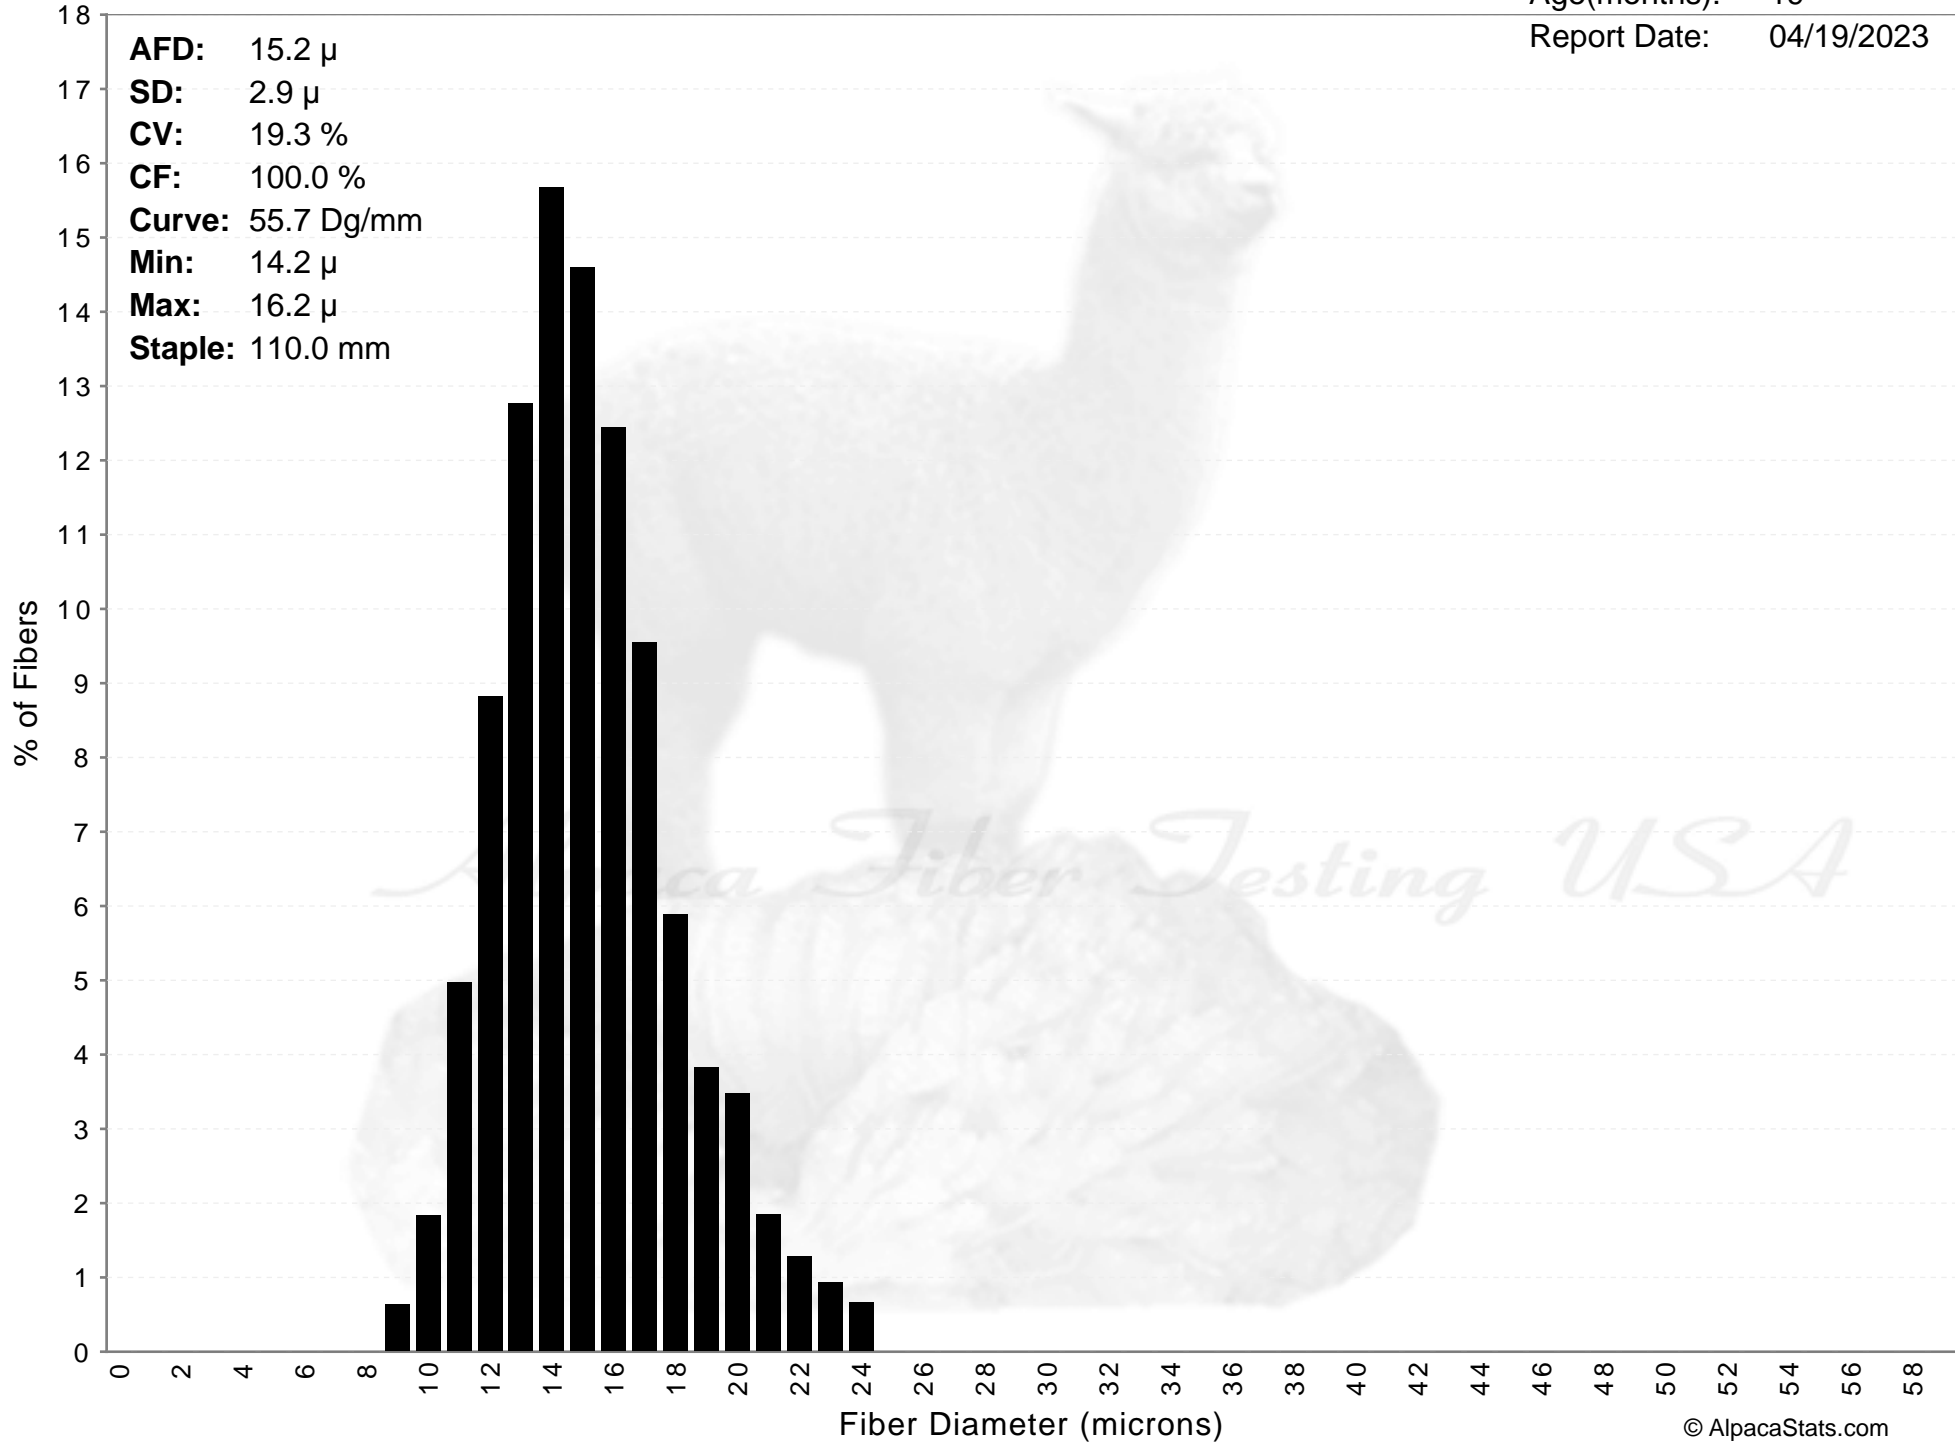

The Wood Farm

WAYWARD SON

Age(months): 19
Report Date: 04/19/2023

AFD: 15.2 μ
SD: 2.9 μ
CV: 19.3 %
CF: 100.0 %
Curve: 55.7 Dg/mm
Min: 14.2 μ
Max: 16.2 μ
Staple: 110.0 mm

The Wood Farm

WAYWARD SON

Age(months): 19

Report Date: 04/19/2023

AFD: 15.2 μ
SD: 2.9 μ
CV: 19.3 %
CF: 100.0 %
Curve: 55.7 Dg/mm
Min: 14.2 μ
Max: 16.2 μ
Staple: 110.0 mm