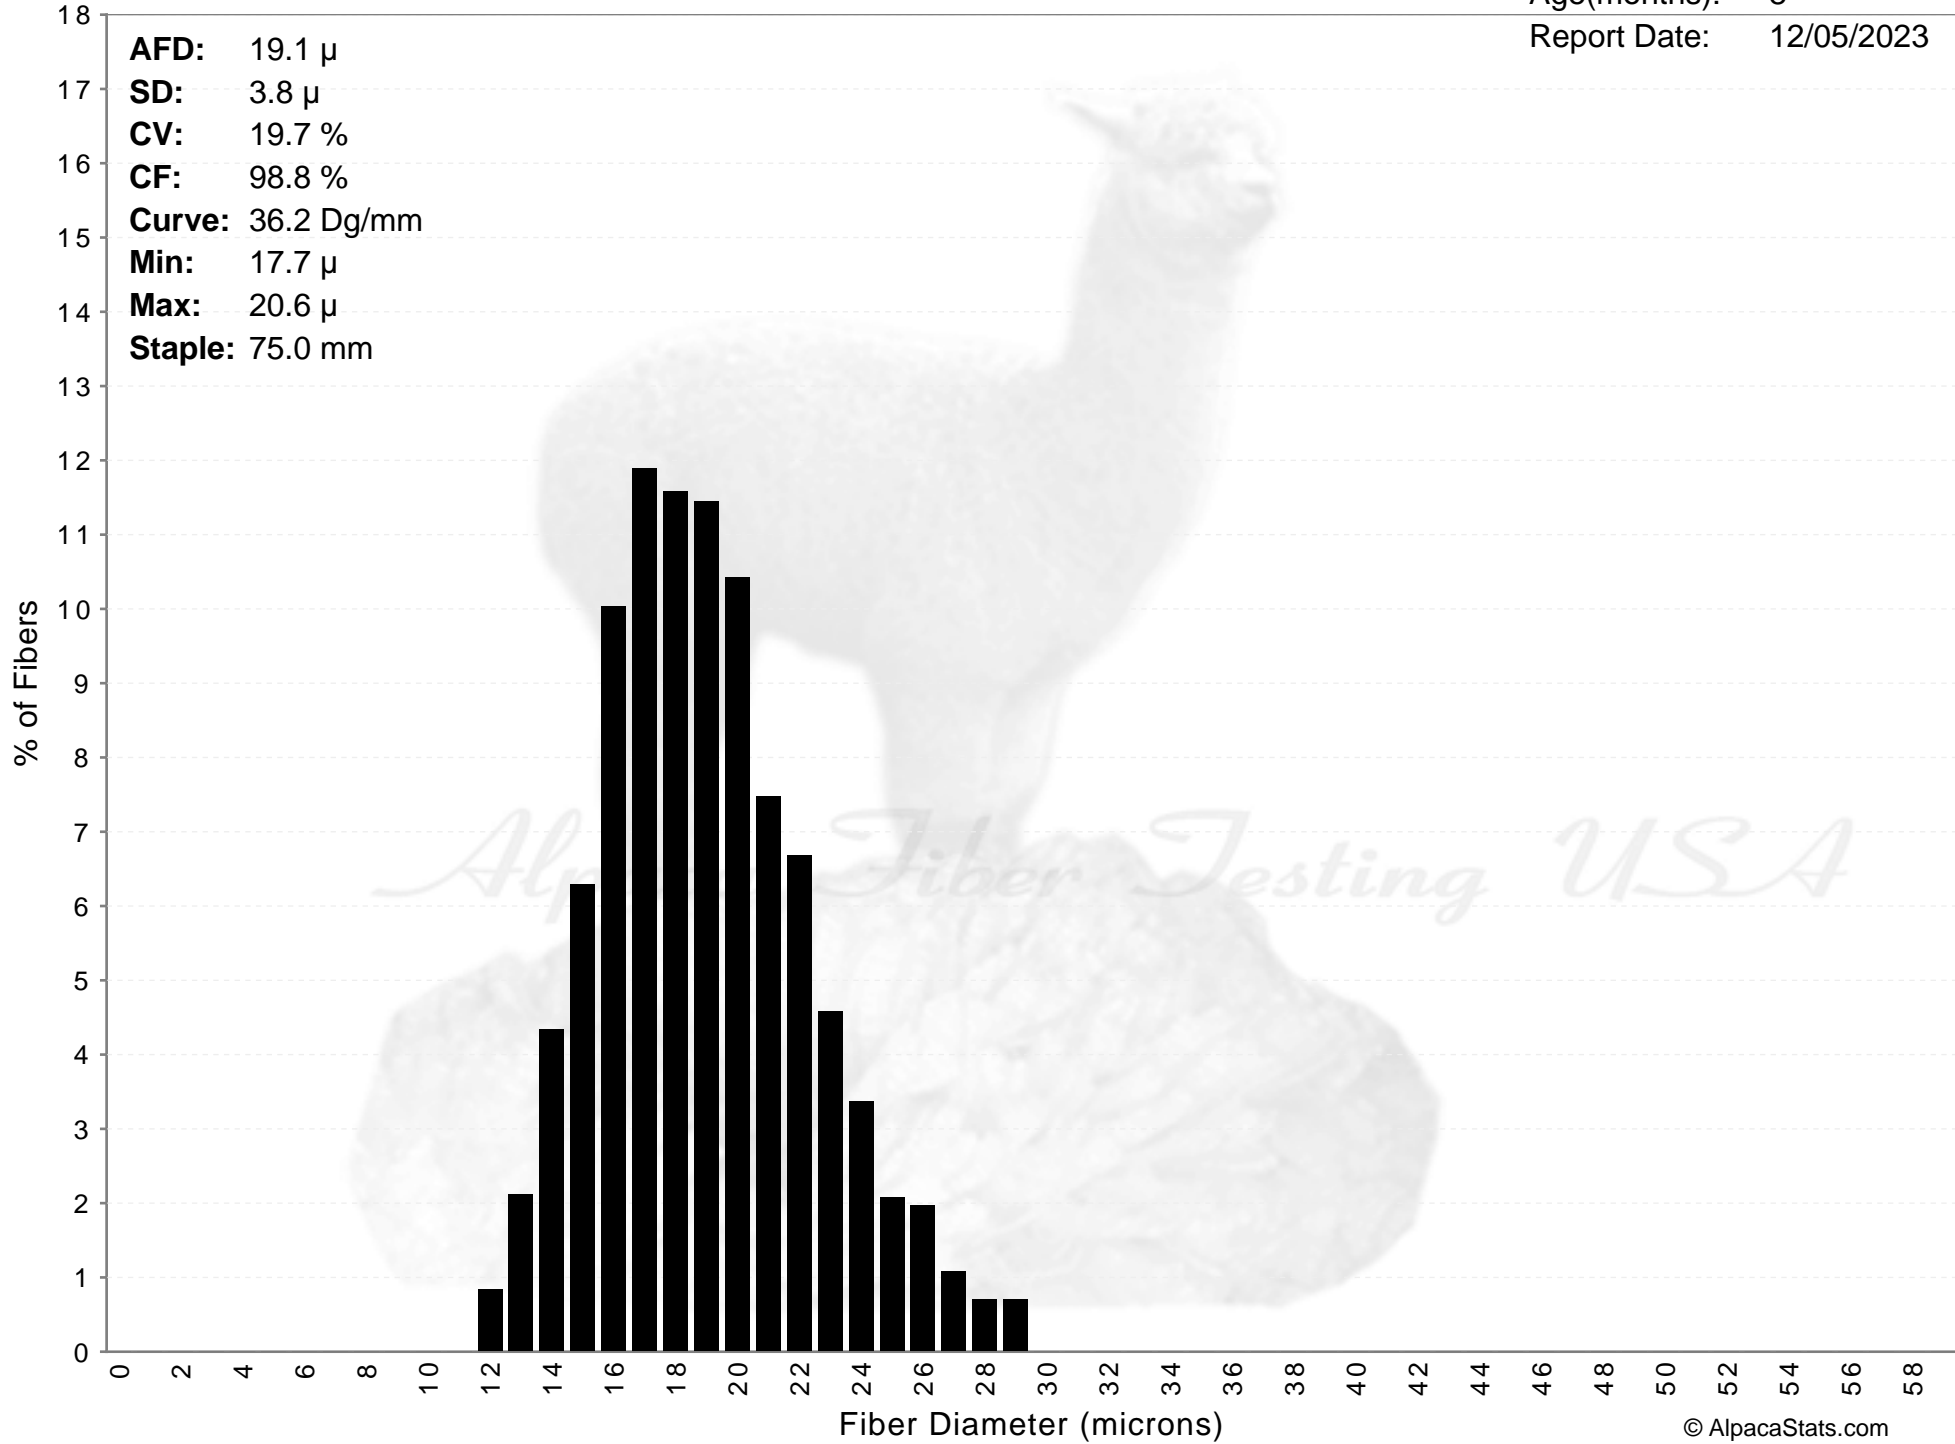

The Wood Farm

# PAISLEY

Age(months): 8  
Report Date: 12/05/2023

**AFD:** 19.1  $\mu$   
**SD:** 3.8  $\mu$   
**CV:** 19.7 %  
**CF:** 98.8 %  
**Curve:** 36.2 Dg/mm  
**Min:** 17.7  $\mu$   
**Max:** 20.6  $\mu$   
**Staple:** 75.0 mm