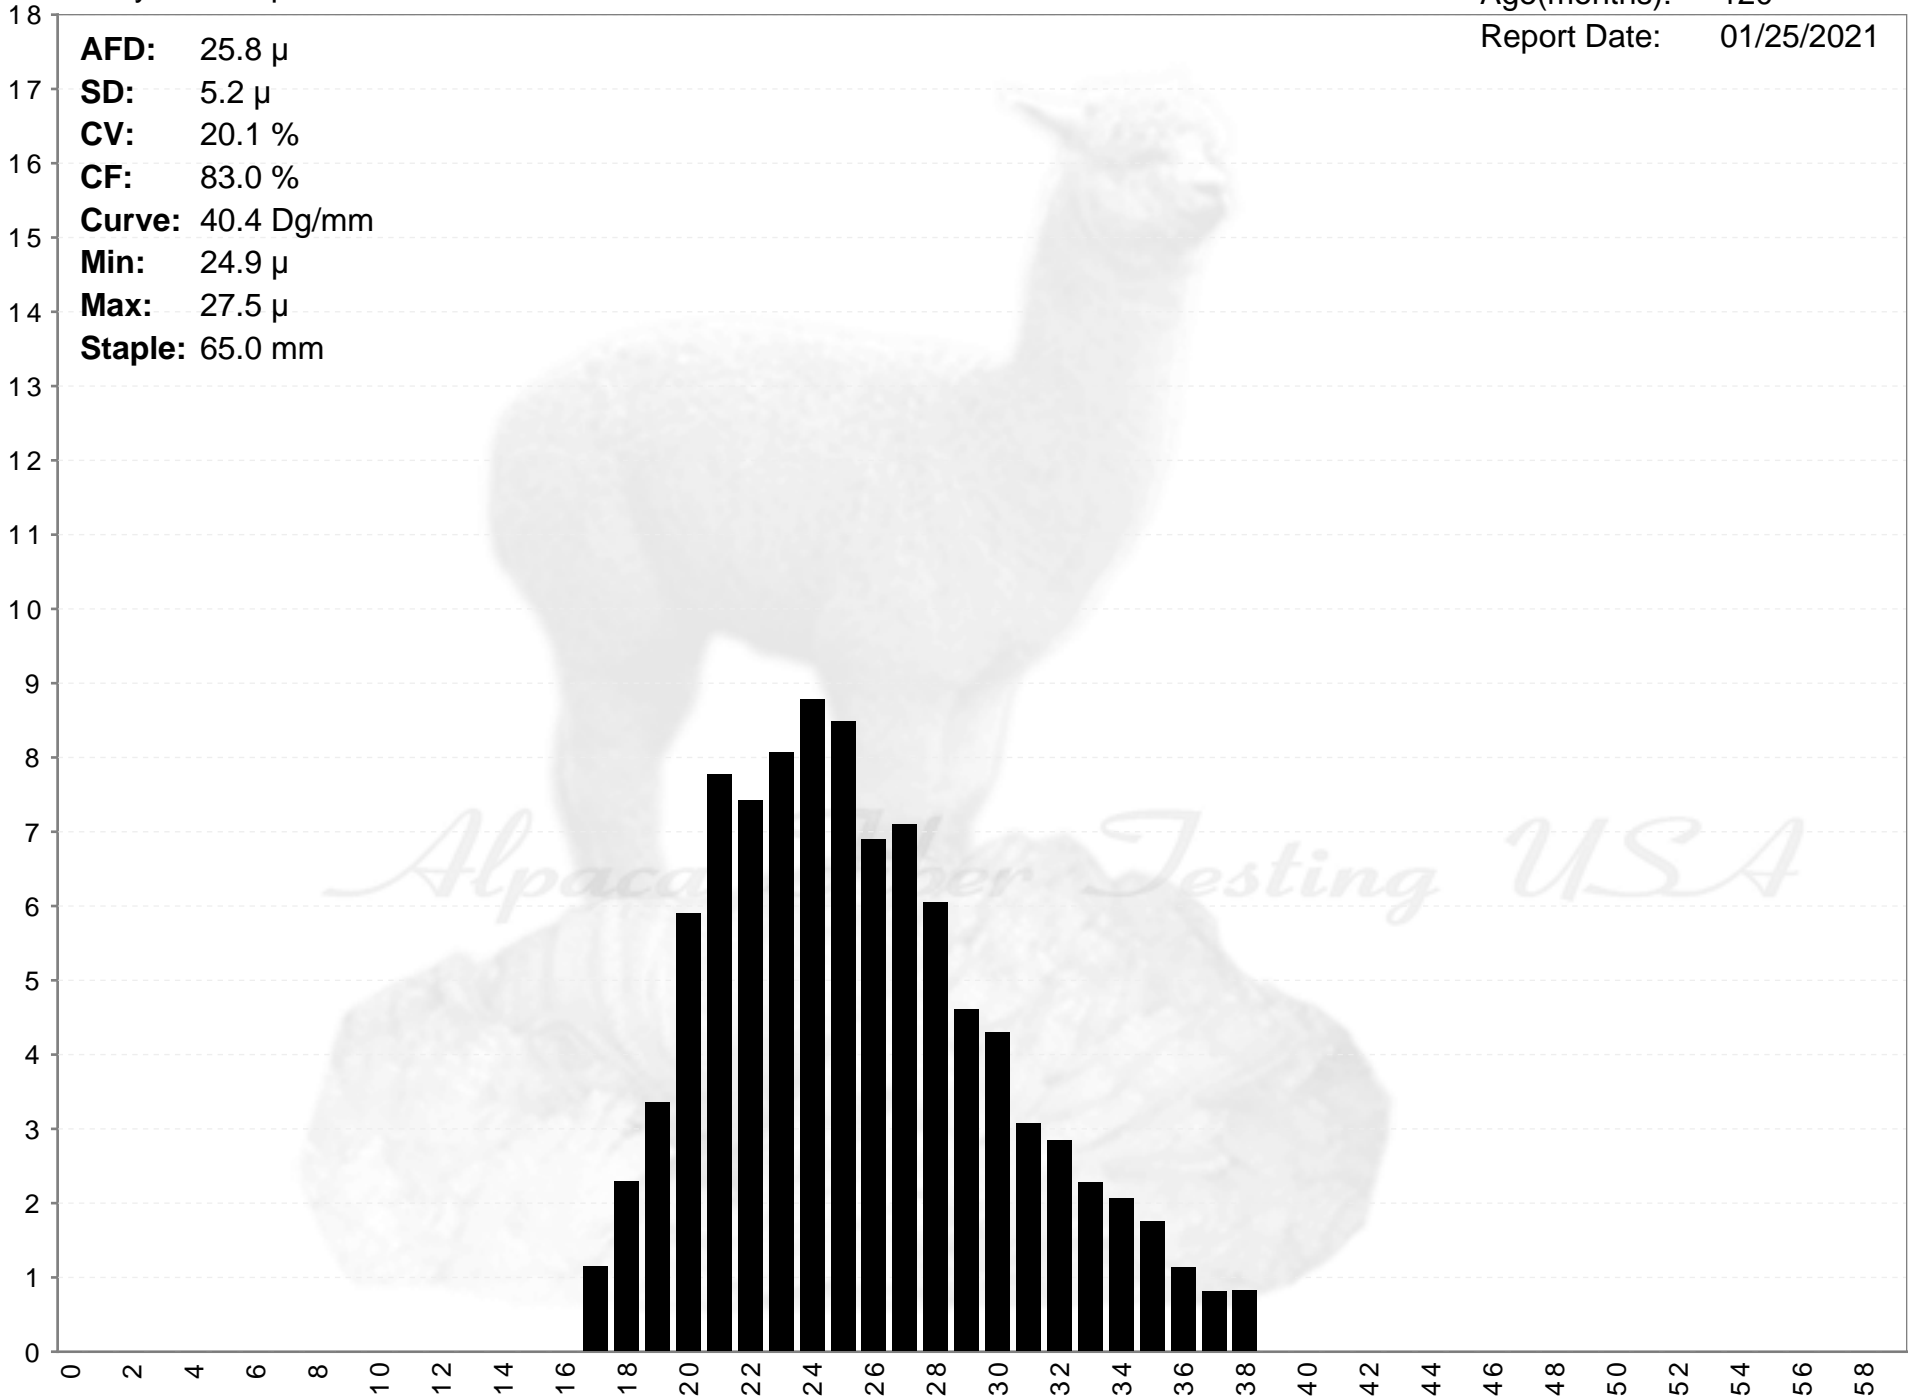

Windy Farm Alpacas

WINDY'S MARGARET

Age(months): 120
Report Date: 01/25/2021

AFD: 25.8 μ
SD: 5.2 μ
CV: 20.1 %
CF: 83.0 %
Curve: 40.4 Dg/mm
Min: 24.9 μ
Max: 27.5 μ
Staple: 65.0 mm

% of Fibers

Alpaca Fiber Testing USA

Fiber Diameter (microns)

WINDY'S MARGARET

AFD: 25.8 μ
SD: 5.2 μ
CV: 20.1 %
CF: 83.0 %
Curve: 40.4 Dg/mm
Min: 24.9 μ
Max: 27.5 μ
Staple: 65.0 mm