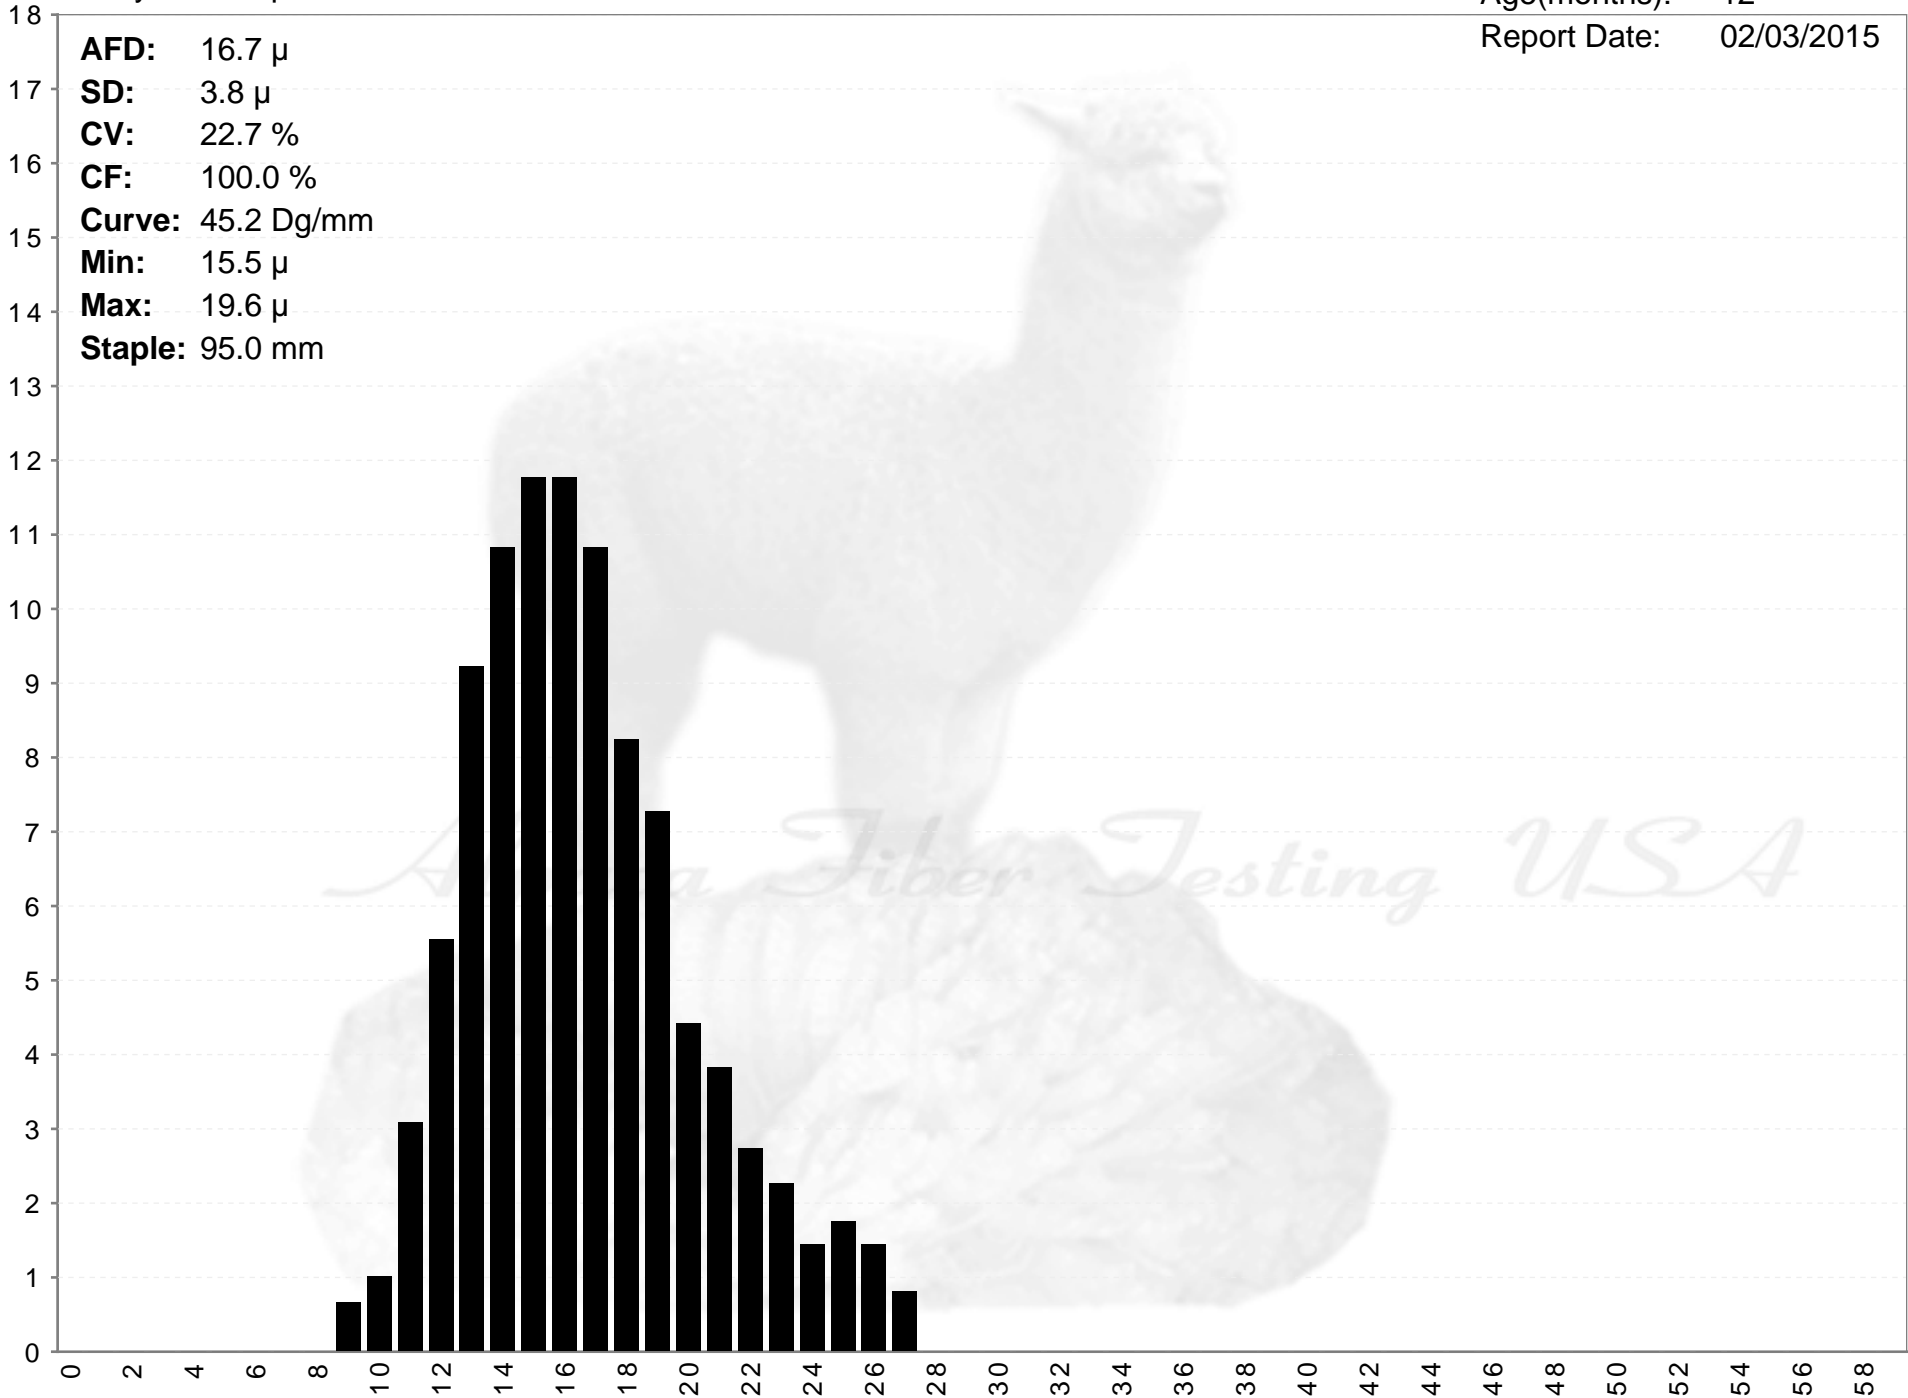

PURPLE POST'S THE BOSS

AFD: 16.7 μ
SD: 3.8 μ
CV: 22.7 %
CF: 100.0 %
Curve: 45.2 Dg/mm
Min: 15.5 μ
Max: 19.6 μ
Staple: 95.0 mm

% of Fibers

Fiber Diameter (microns)

PURPLE POST'S THE BOSS

AFD: 16.7 μ
SD: 3.8 μ
CV: 22.7 %
CF: 100.0 %
Curve: 45.2 Dg/mm
Min: 15.5 μ
Max: 19.6 μ
Staple: 95.0 mm