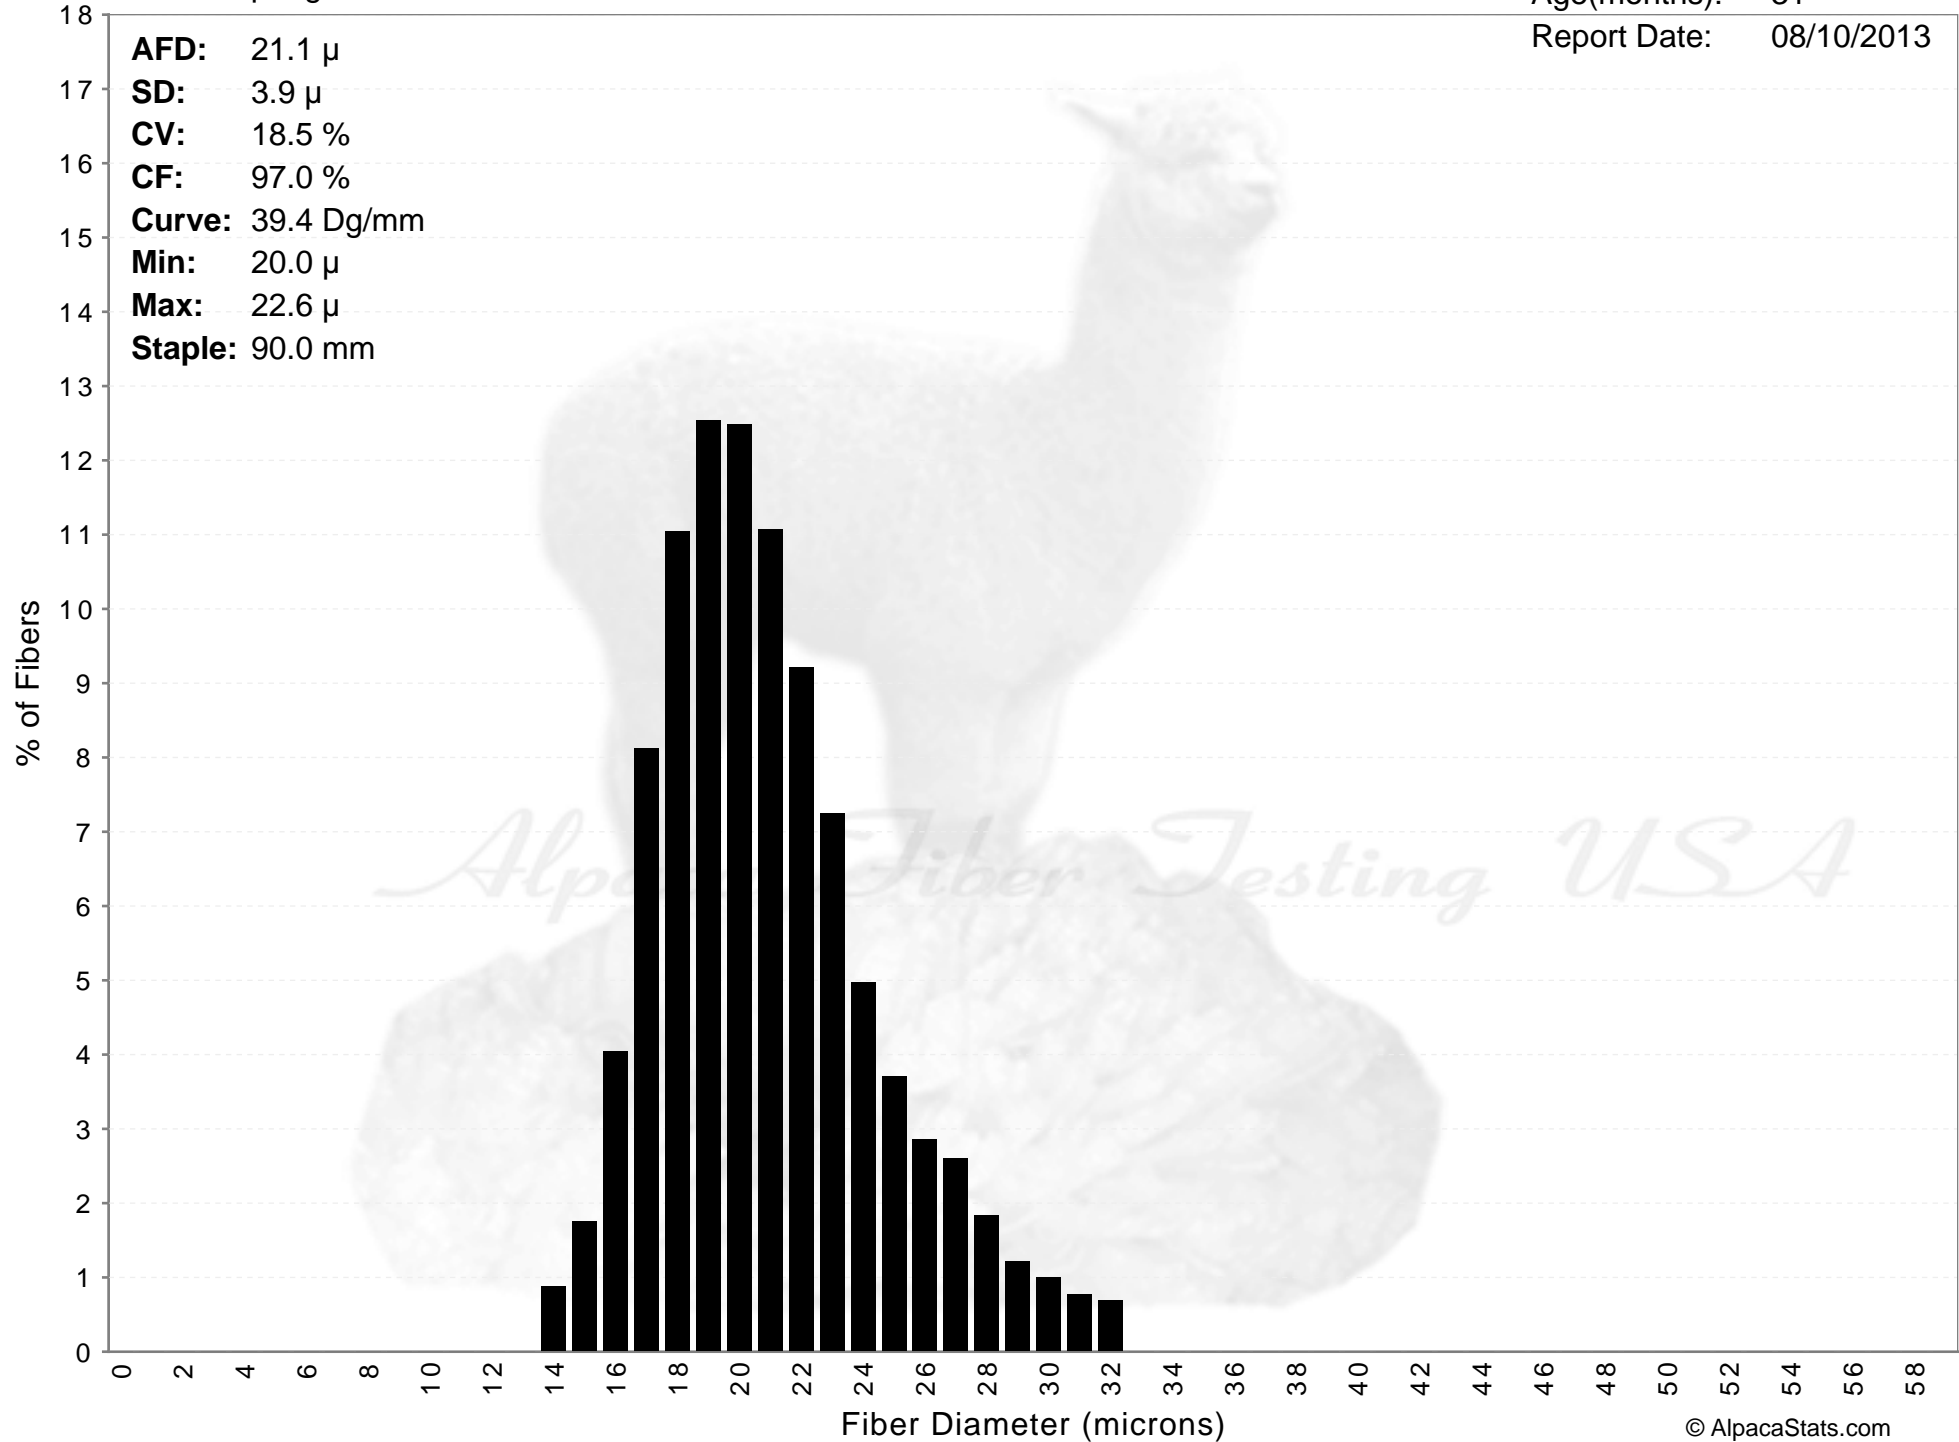

Painted Spring Farm

# EDEN

Age(months): 31  
Report Date: 08/10/2013

**AFD:** 21.1  $\mu$   
**SD:** 3.9  $\mu$   
**CV:** 18.5 %  
**CF:** 97.0 %  
**Curve:** 39.4 Dg/mm  
**Min:** 20.0  $\mu$   
**Max:** 22.6  $\mu$   
**Staple:** 90.0 mm

**AFD:** 21.1  $\mu$   
**SD:** 3.9  $\mu$   
**CV:** 18.5 %  
**CF:** 97.0 %  
**Curve:** 39.4 Dg/mm  
**Min:** 20.0  $\mu$   
**Max:** 22.6  $\mu$   
**Staple:** 90.0 mm