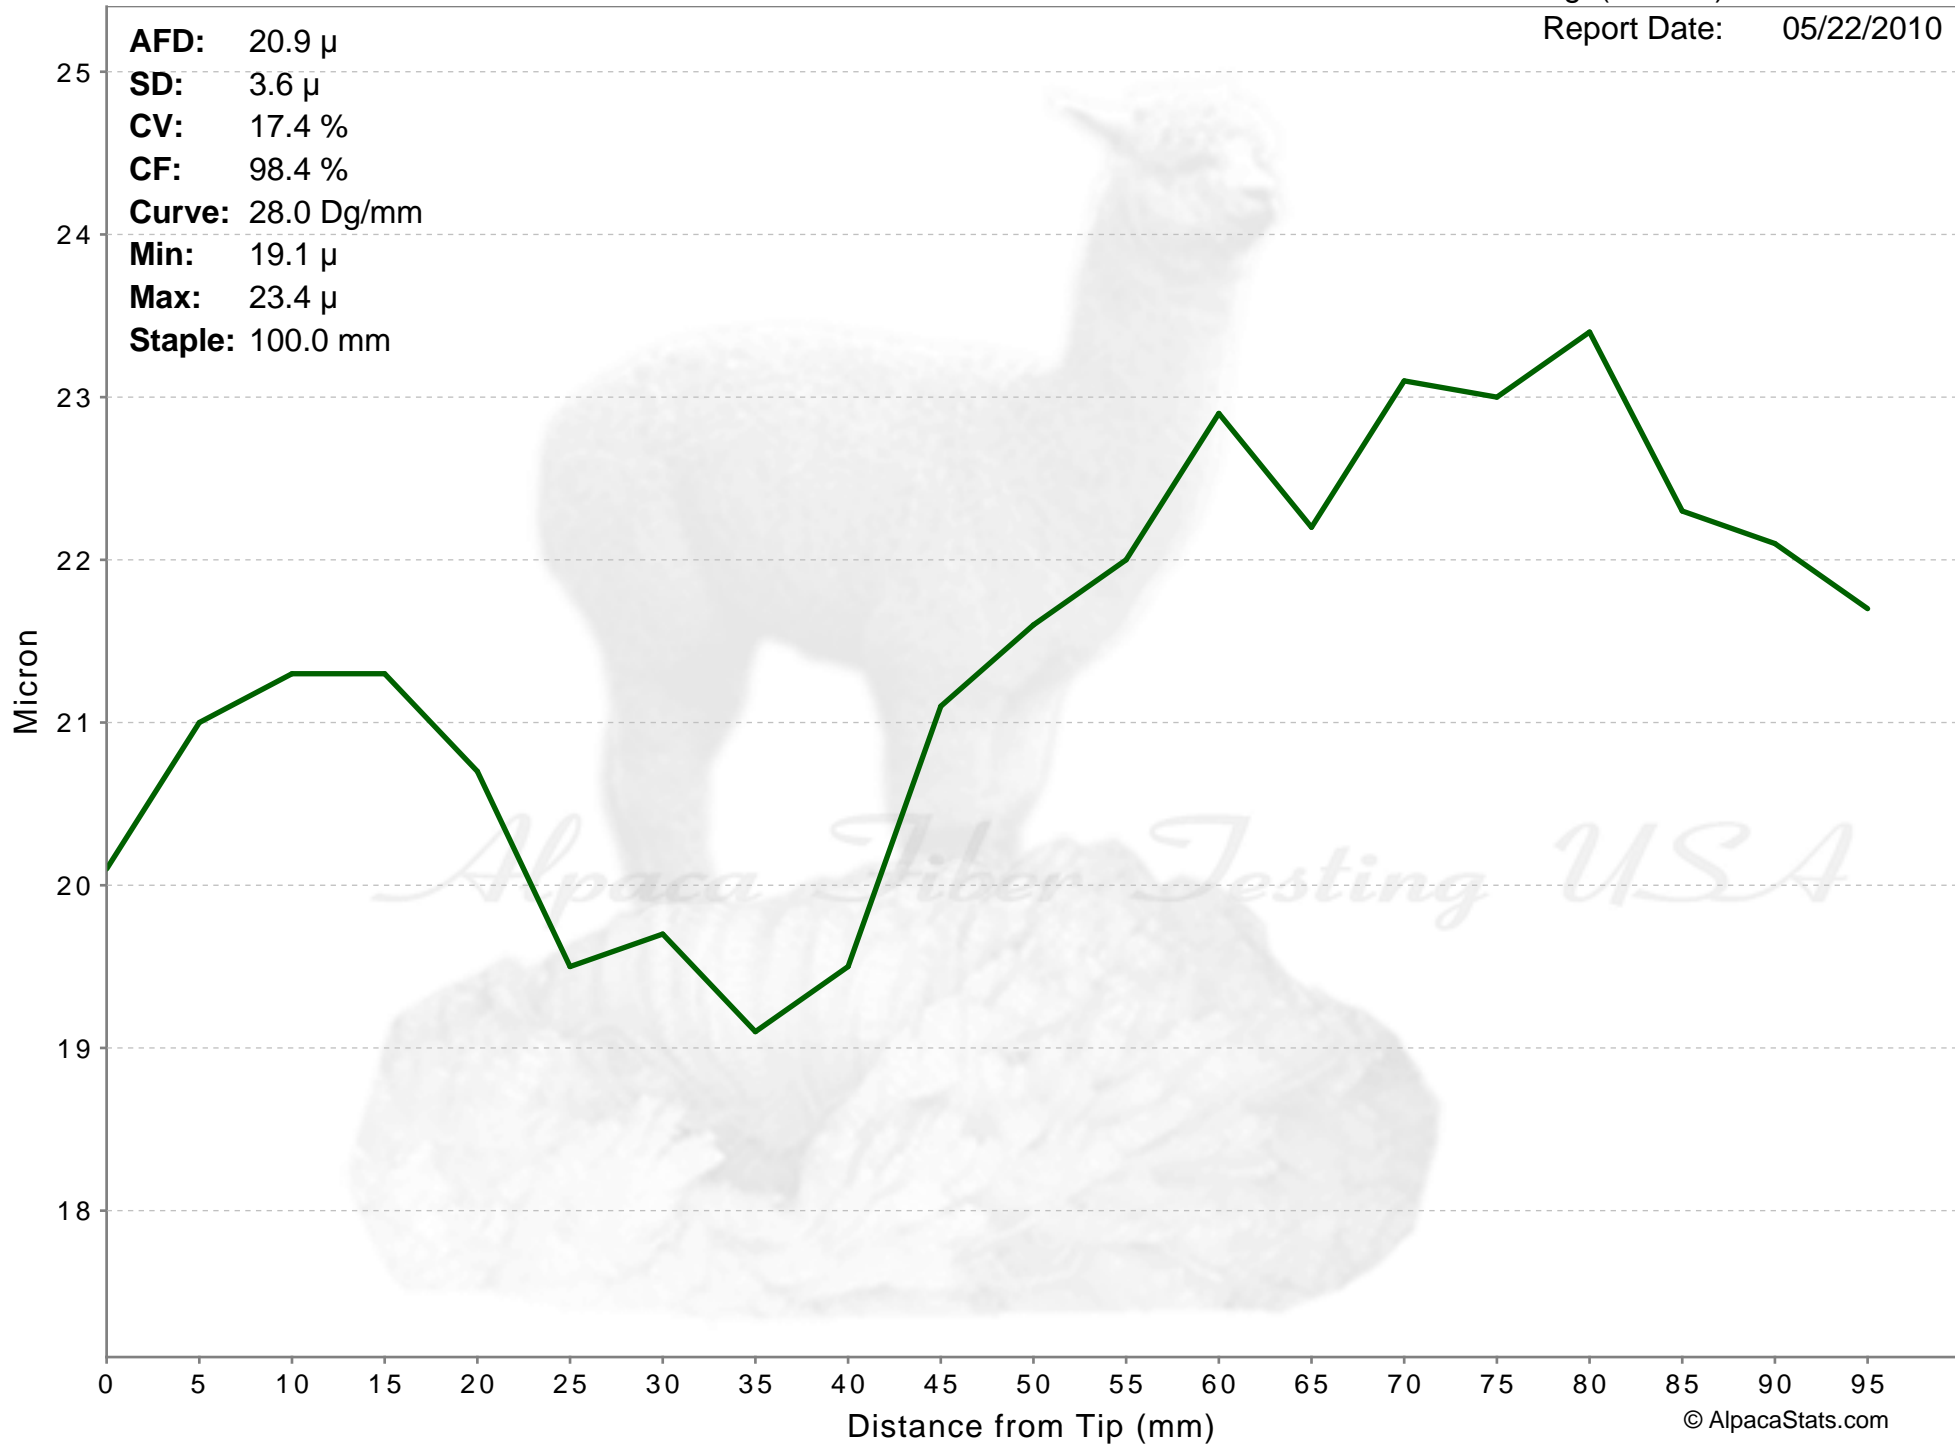

# WILDWOOD'S FRANCESCA

Age(months): 11  
Report Date: 05/22/2010

**AFD:** 20.9  $\mu$   
**SD:** 3.6  $\mu$   
**CV:** 17.4 %  
**CF:** 98.4 %  
**Curve:** 28.0 Dg/mm  
**Min:** 19.1  $\mu$   
**Max:** 23.4  $\mu$   
**Staple:** 100.0 mm