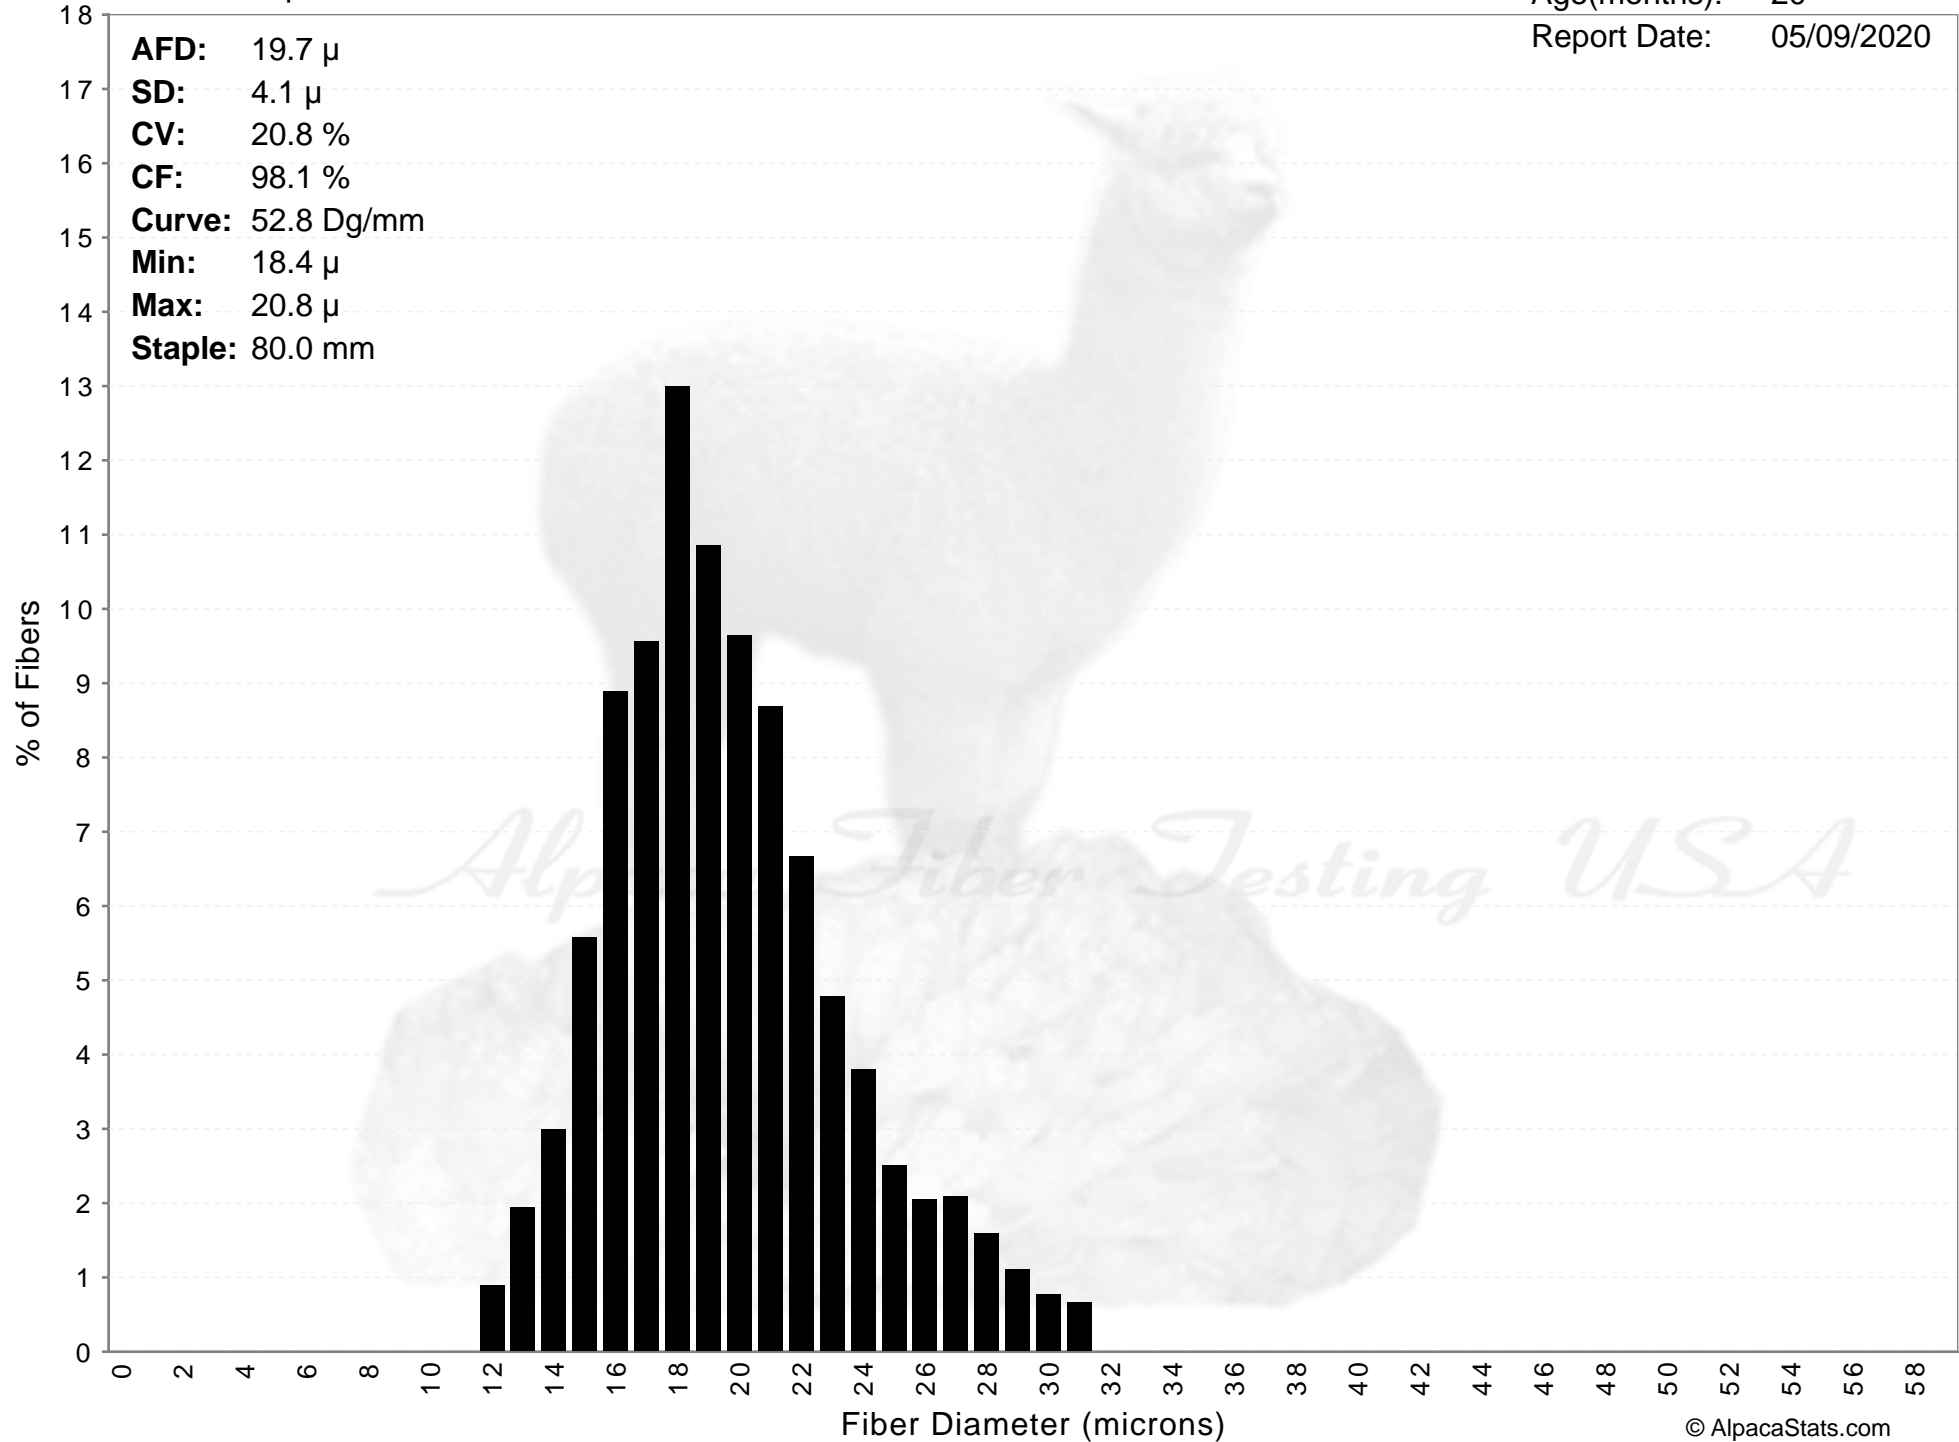

Cinco C's Alpacas

DARK CHOCOLATE

Age(months): 20
Report Date: 05/09/2020

AFD: 19.7 μ
SD: 4.1 μ
CV: 20.8 %
CF: 98.1 %
Curve: 52.8 Dg/mm
Min: 18.4 μ
Max: 20.8 μ
Staple: 80.0 mm

DARK CHOCOLATE

AFD: 19.7 μ
SD: 4.1 μ
CV: 20.8 %
CF: 98.1 %
Curve: 52.8 Dg/mm
Min: 18.4 μ
Max: 20.8 μ
Staple: 80.0 mm