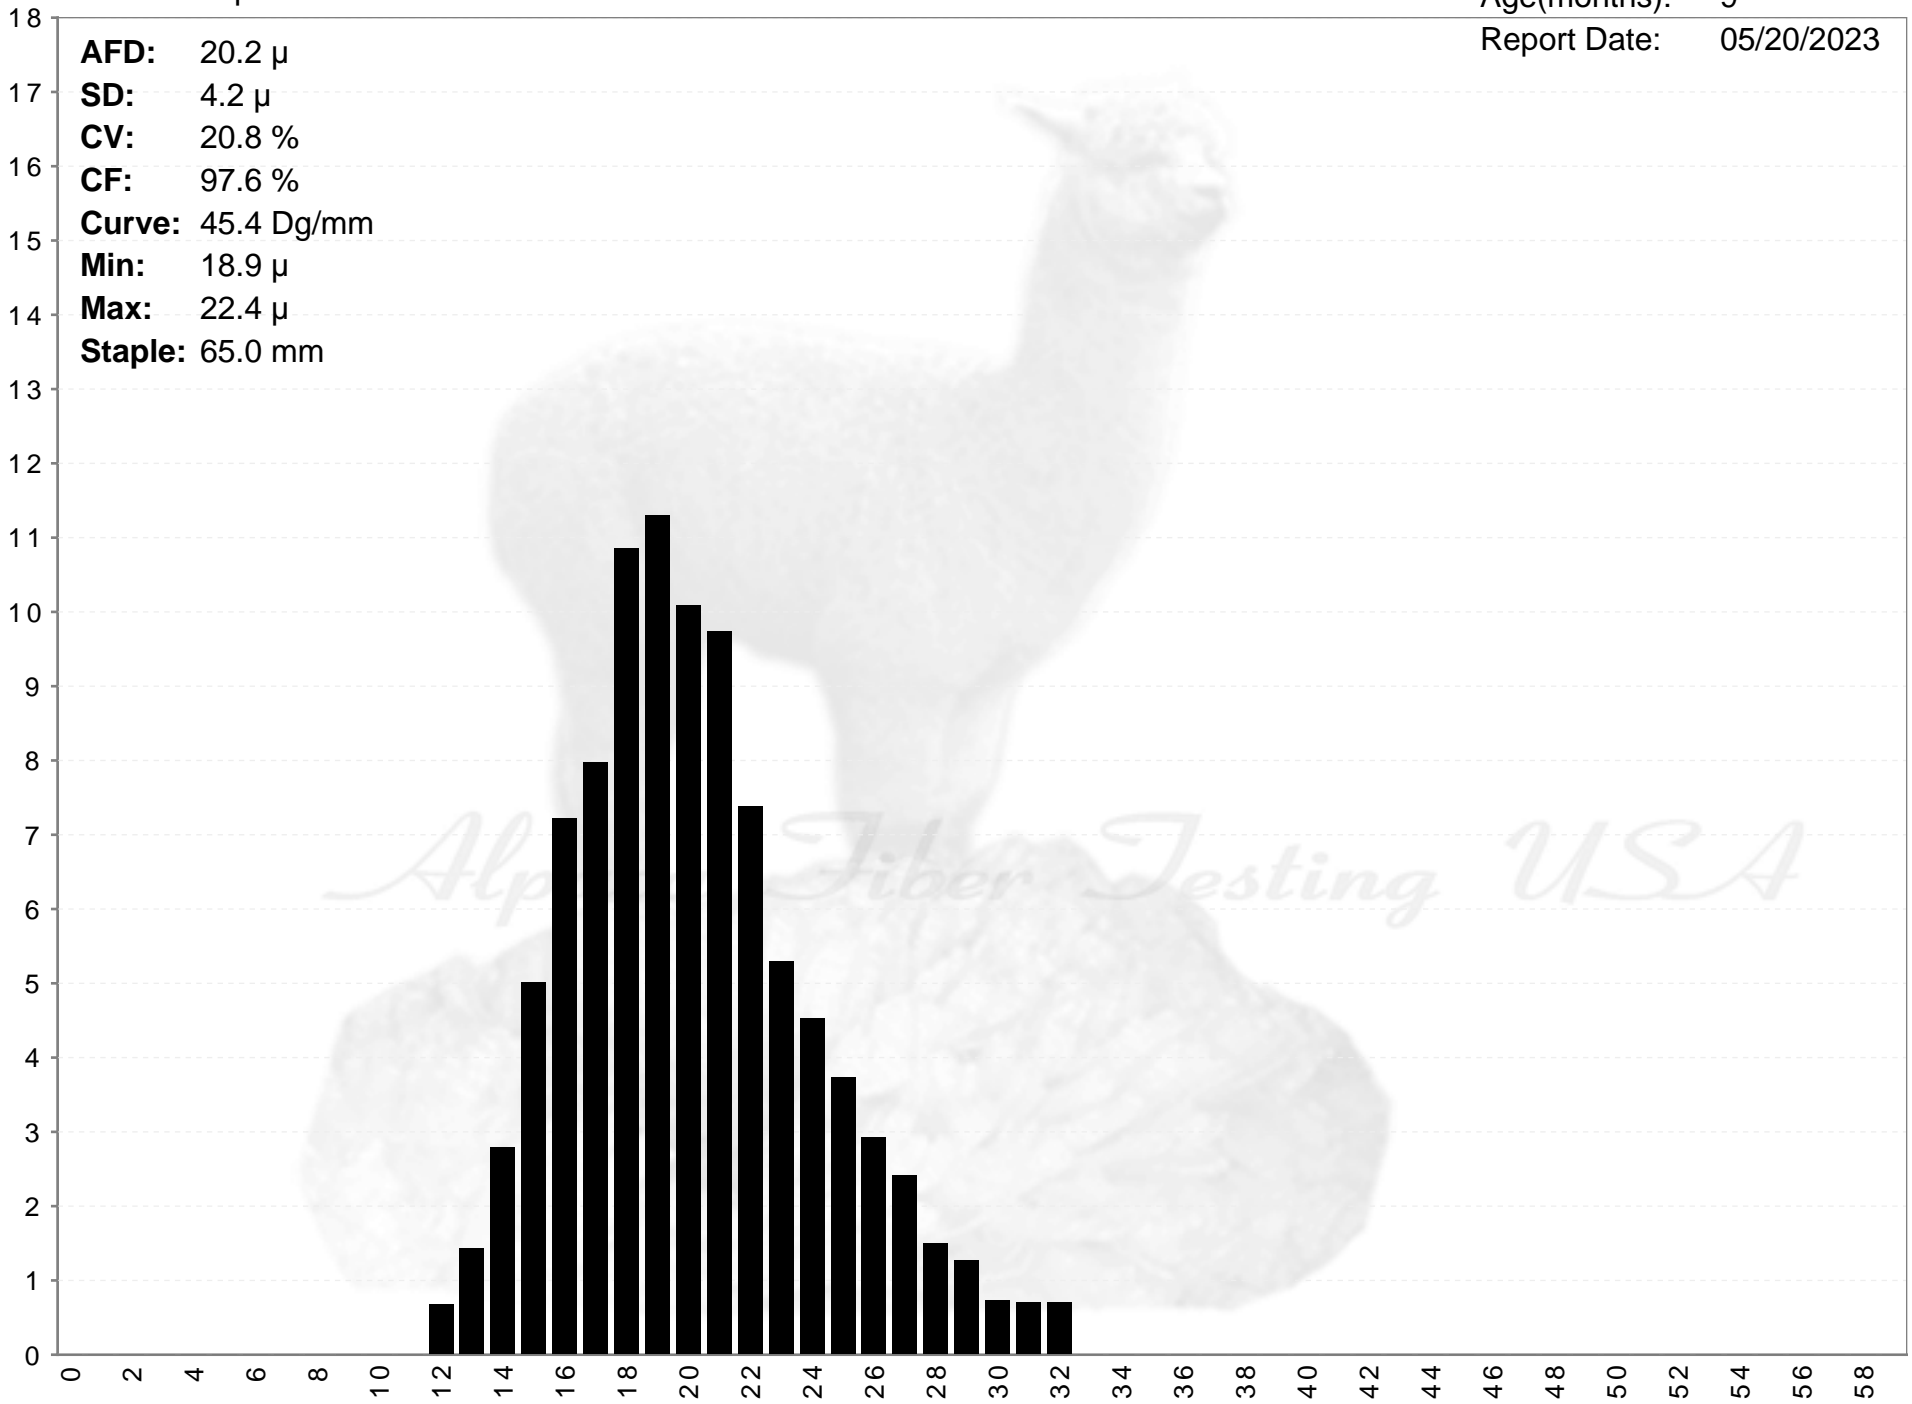

Cinco C's Alpacas

CONSTELLATION

Age(months): 9

Report Date: 05/20/2023

AFD: 20.2 μ
SD: 4.2 μ
CV: 20.8 %
CF: 97.6 %
Curve: 45.4 Dg/mm
Min: 18.9 μ
Max: 22.4 μ
Staple: 65.0 mm

% of Fibers

Alpaca Fiber Testing USA

Fiber Diameter (microns)

CONSTELLATION

AFD: 20.2 μ
SD: 4.2 μ
CV: 20.8 %
CF: 97.6 %
Curve: 45.4 Dg/mm
Min: 18.9 μ
Max: 22.4 μ
Staple: 65.0 mm