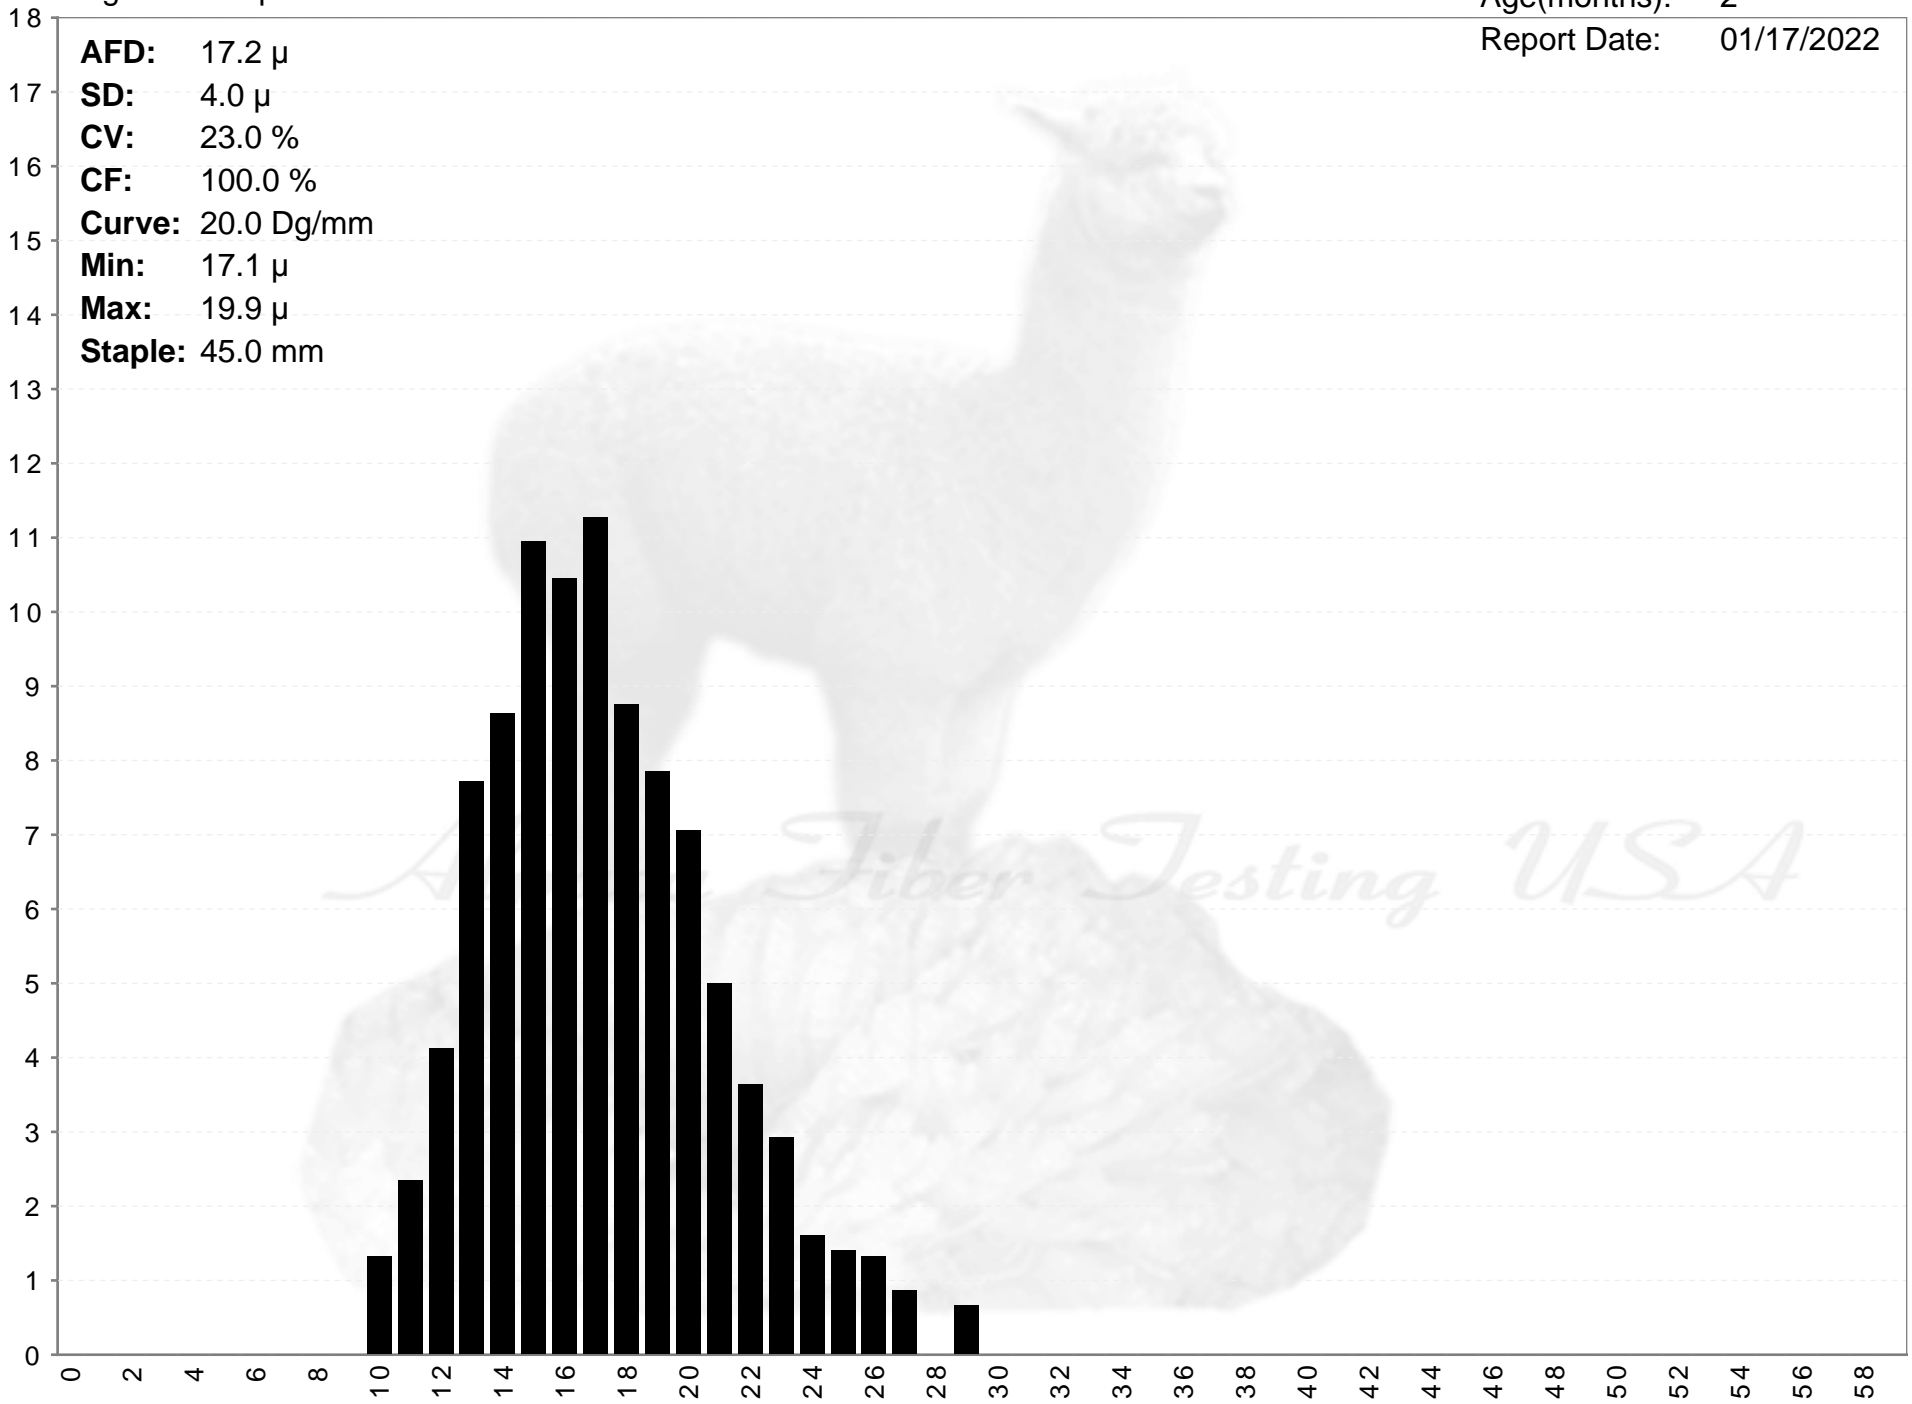

Rogue Suri Alpacas

MONDO

Age(months): 2
Report Date: 01/17/2022

AFD: 17.2 μ
SD: 4.0 μ
CV: 23.0 %
CF: 100.0 %
Curve: 20.0 Dg/mm
Min: 17.1 μ
Max: 19.9 μ
Staple: 45.0 mm

% of Fibers

Fiber Testing USA

AFD: 17.2 μ
SD: 4.0 μ
CV: 23.0 %
CF: 100.0 %
Curve: 20.0 Dg/mm
Min: 17.1 μ
Max: 19.9 μ
Staple: 45.0 mm