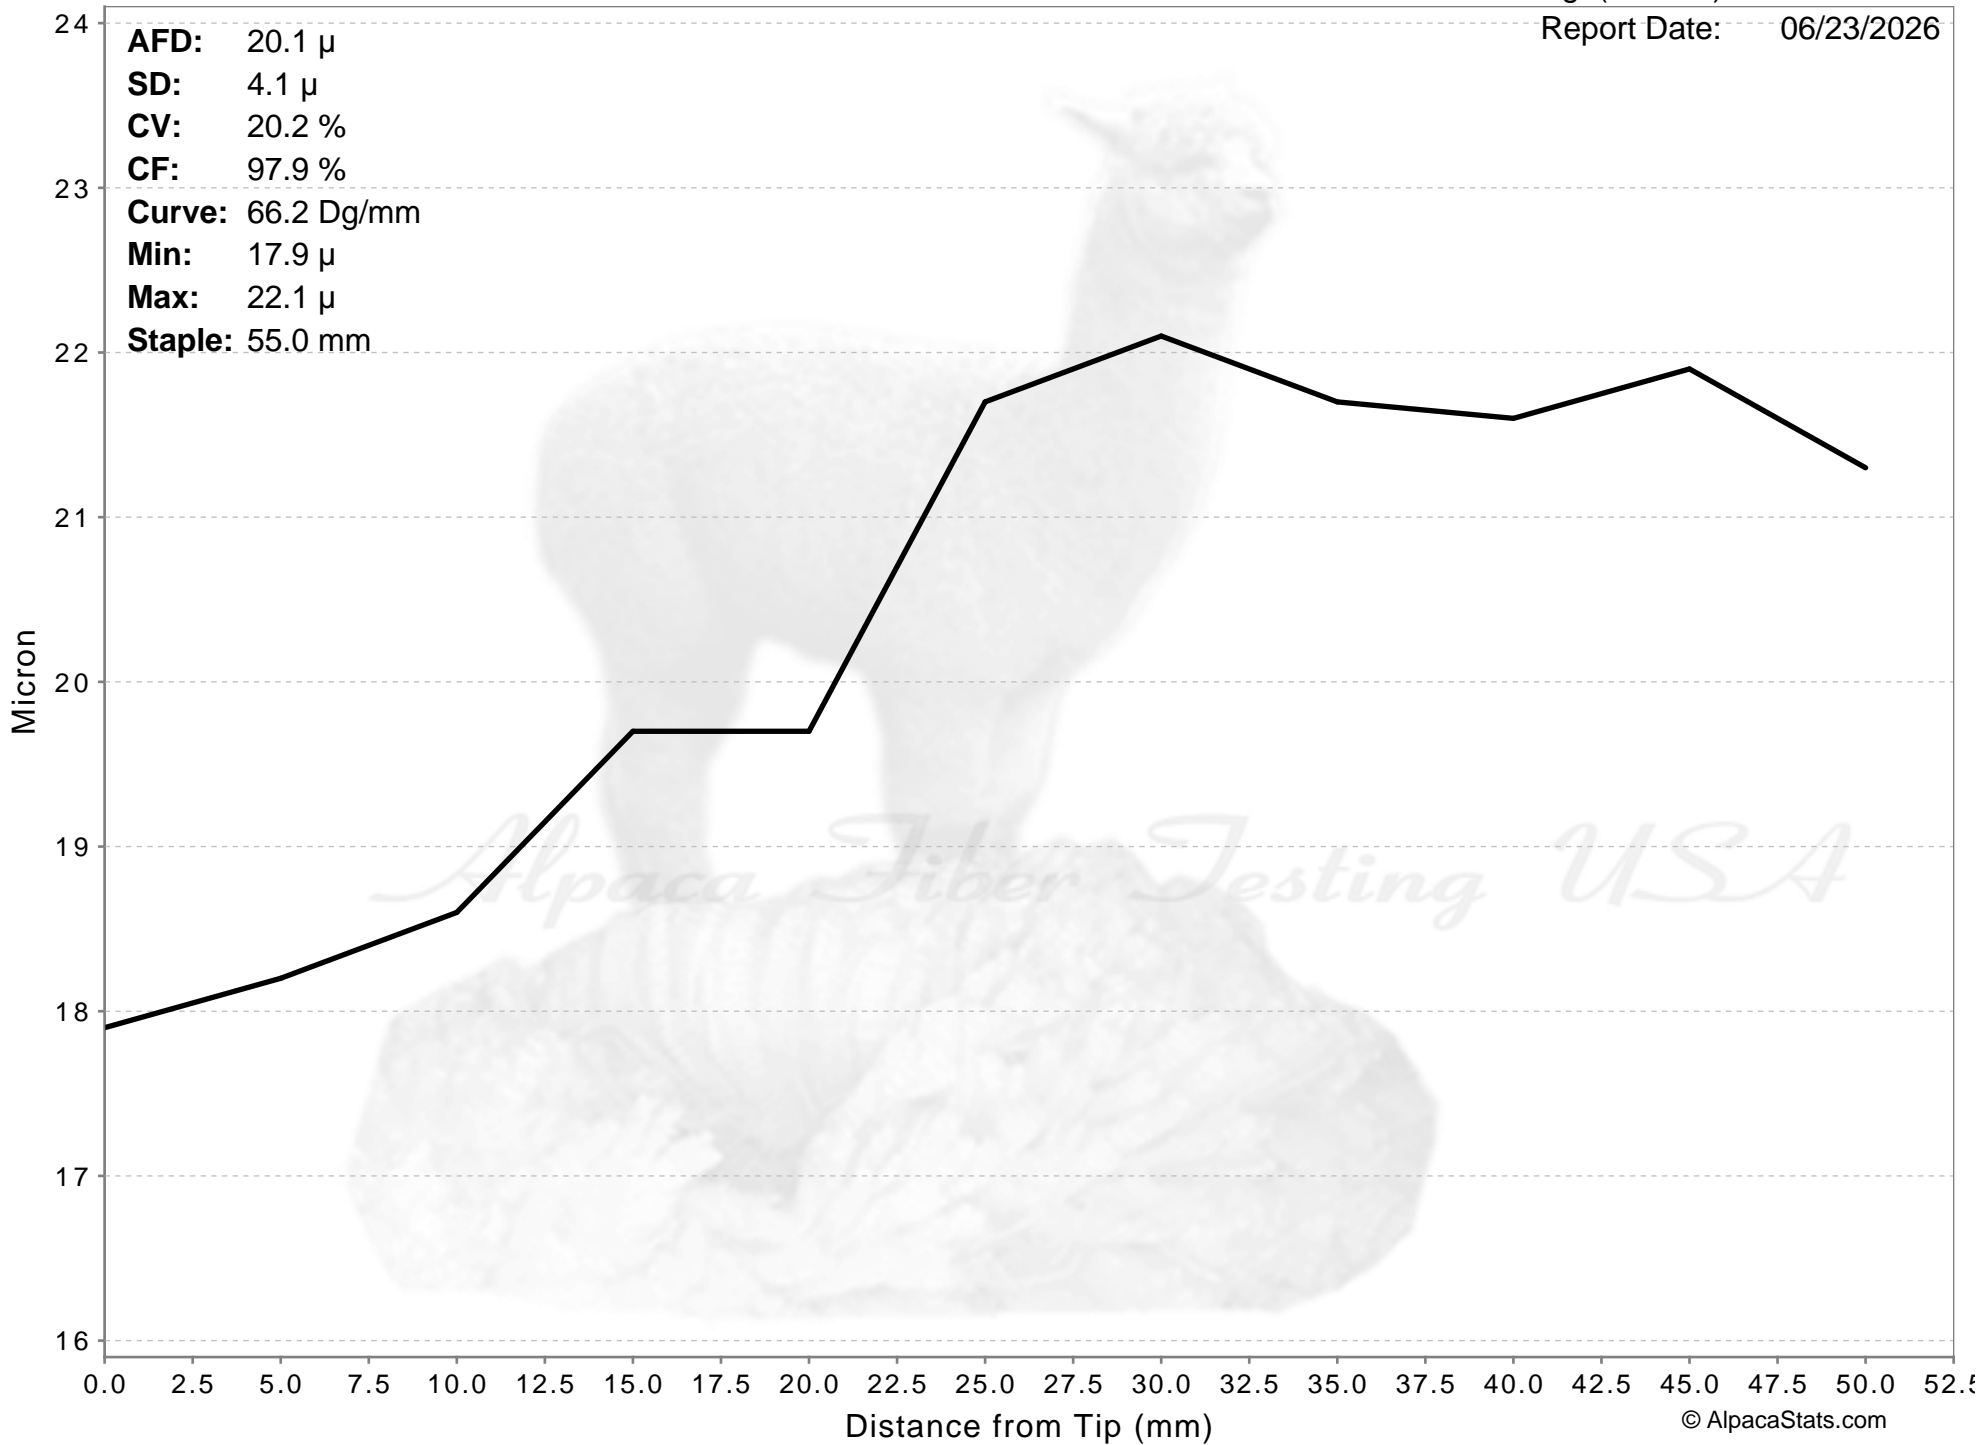

Ironhide Alpacas

FDA INSPIRED ASPEN INSPIRATION

Age(months): 45
Report Date: 06/23/2026

AFD: 20.1 μ
SD: 4.1 μ
CV: 20.2 %
CF: 97.9 %
Curve: 66.2 Dg/mm
Min: 17.9 μ
Max: 22.1 μ
Staple: 55.0 mm

% of Fibers

FDA INSPIRED ASPEN INSPIRATION

AFD: 20.1 μ
SD: 4.1 μ
CV: 20.2 %
CF: 97.9 %
Curve: 66.2 Dg/mm
Min: 17.9 μ
Max: 22.1 μ
Staple: 55.0 mm

Alpaca Fiber Testing USA