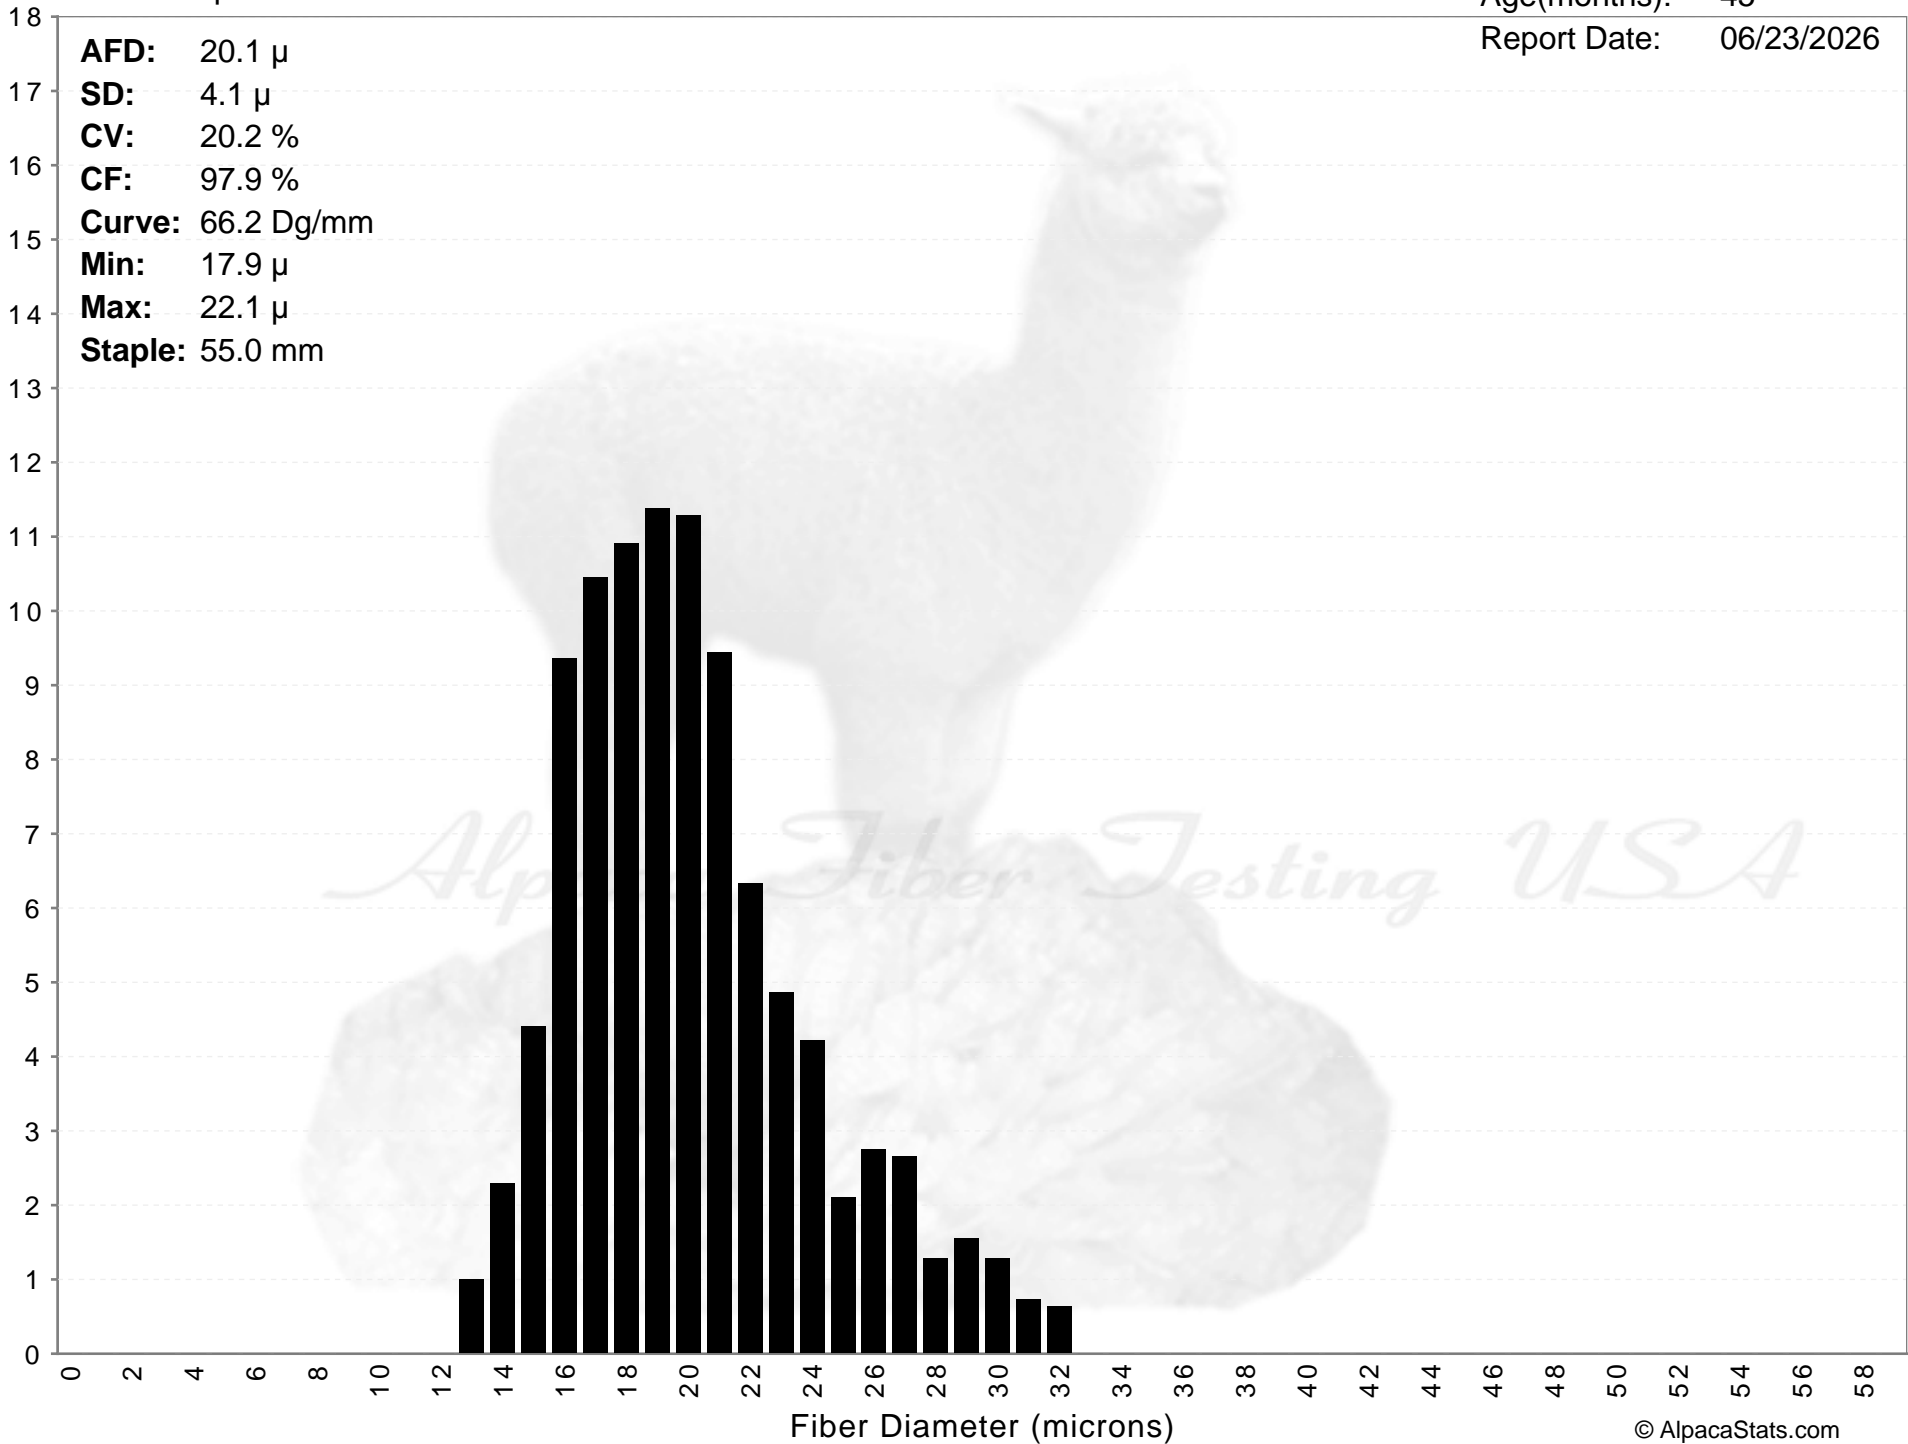

Ironhide Alpacas

FDA INSPIRED ASPEN INSPIRATION

Age(months): 45
Report Date: 06/23/2026

AFD: 20.1 μ
SD: 4.1 μ
CV: 20.2 %
CF: 97.9 %
Curve: 66.2 Dg/mm
Min: 17.9 μ
Max: 22.1 μ
Staple: 55.0 mm

% of Fibers

FDA INSPIRED ASPEN INSPIRATION

AFD: 20.1 μ
SD: 4.1 μ
CV: 20.2 %
CF: 97.9 %
Curve: 66.2 Dg/mm
Min: 17.9 μ
Max: 22.1 μ
Staple: 55.0 mm

Alpaca Fiber Testing USA