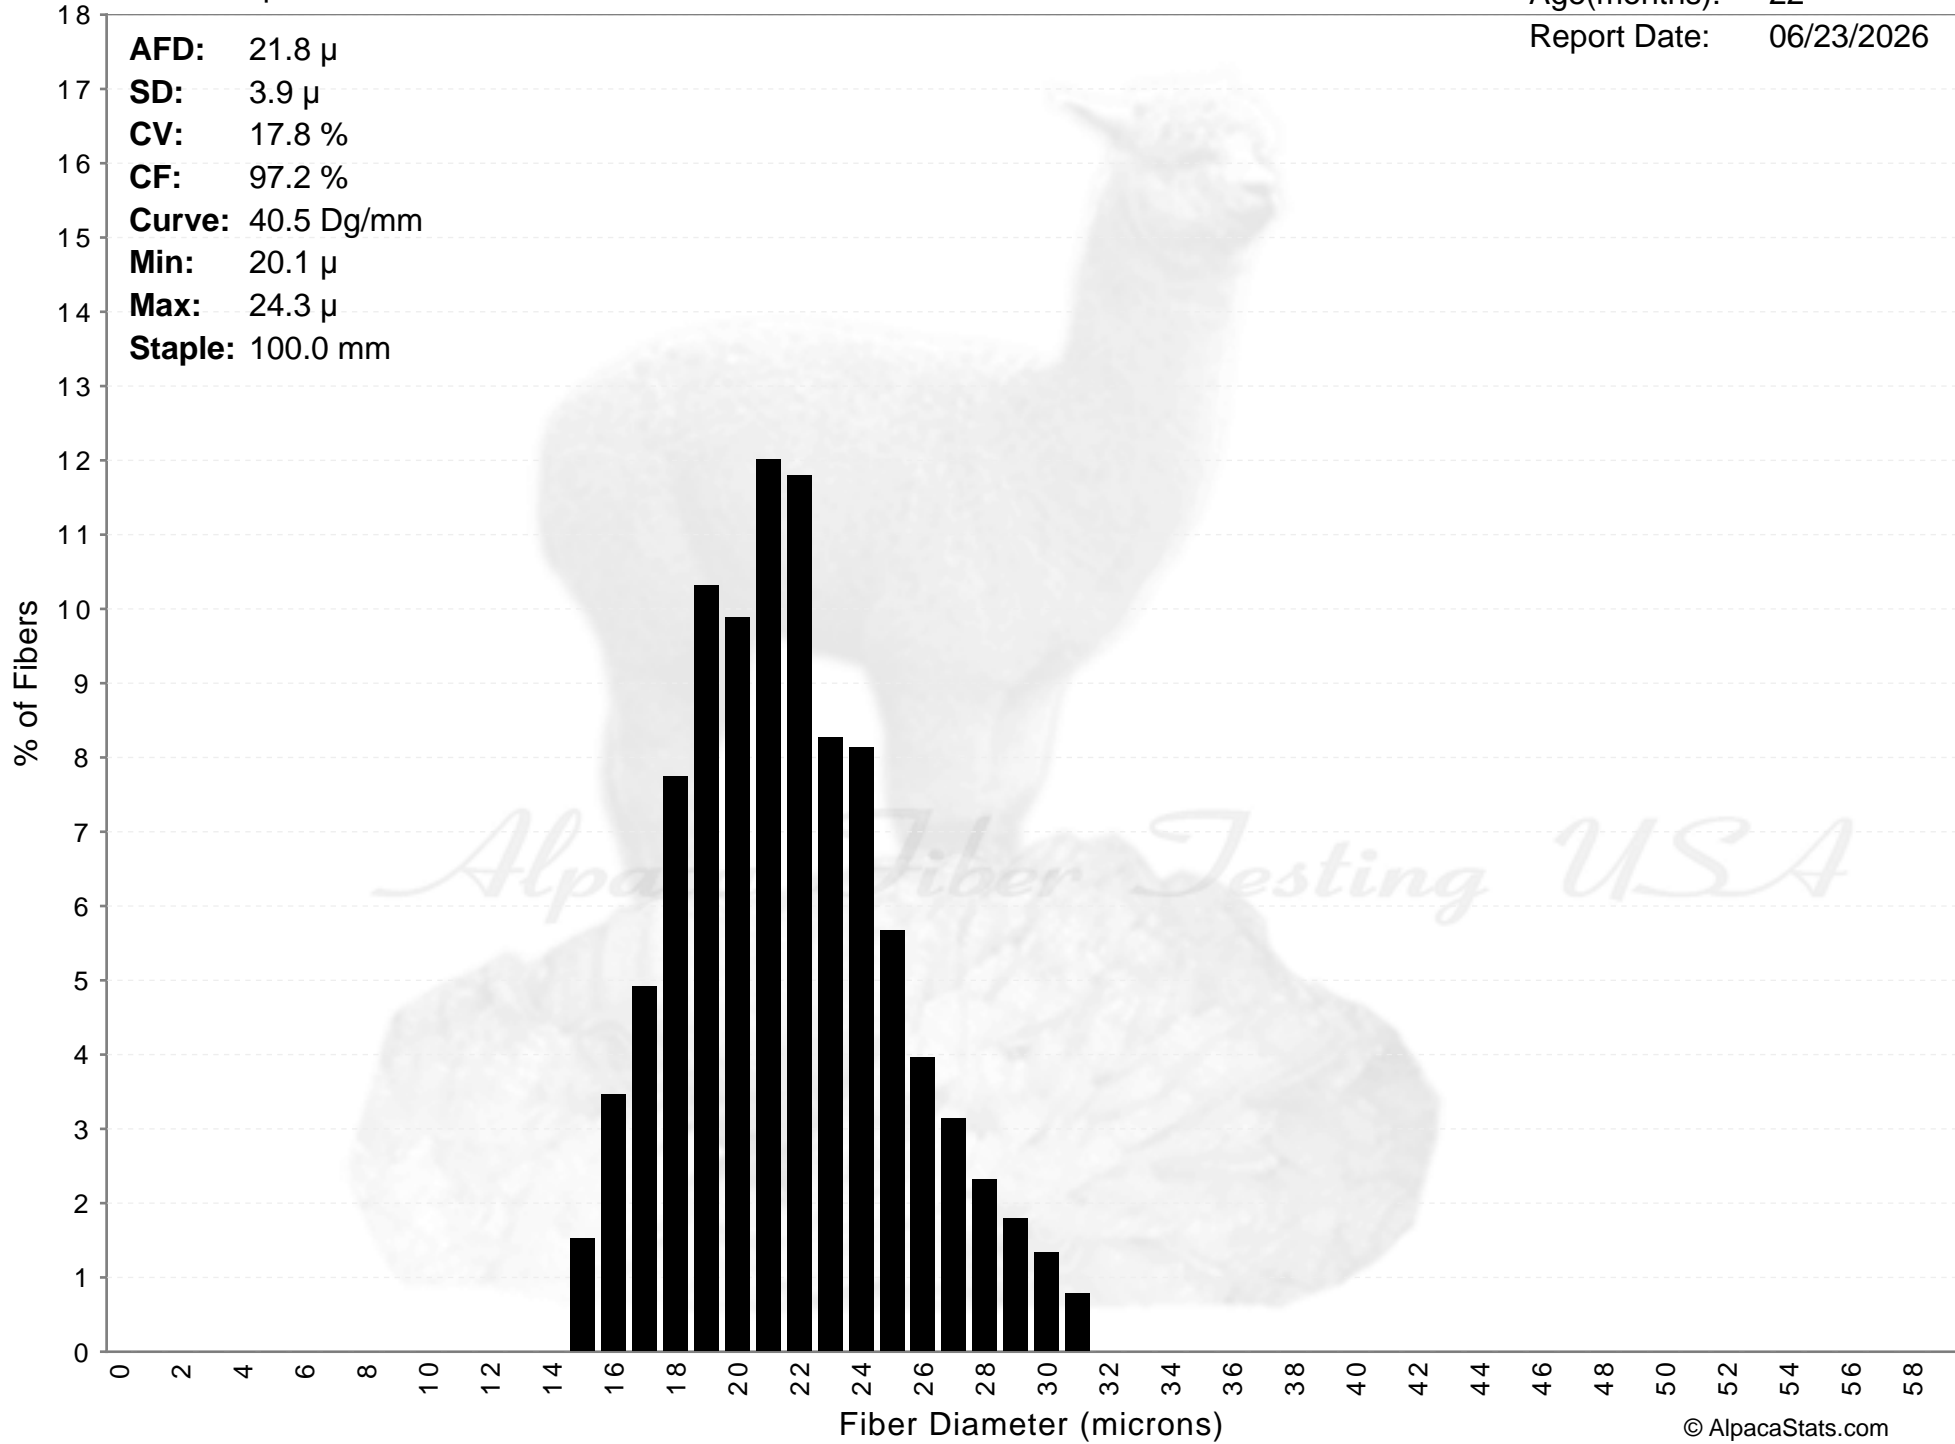

Ironhide Alpacas

QE QUECHUA'S LEGEND'S MATRIX

Age(months): 22
Report Date: 06/23/2026

AFD: 21.8 μ
SD: 3.9 μ
CV: 17.8 %
CF: 97.2 %
Curve: 40.5 Dg/mm
Min: 20.1 μ
Max: 24.3 μ
Staple: 100.0 mm

QE QUECHUA'S LEGEND'S MATRIX

AFD: 21.8 μ
SD: 3.9 μ
CV: 17.8 %
CF: 97.2 %
Curve: 40.5 Dg/mm
Min: 20.1 μ
Max: 24.3 μ
Staple: 100.0 mm