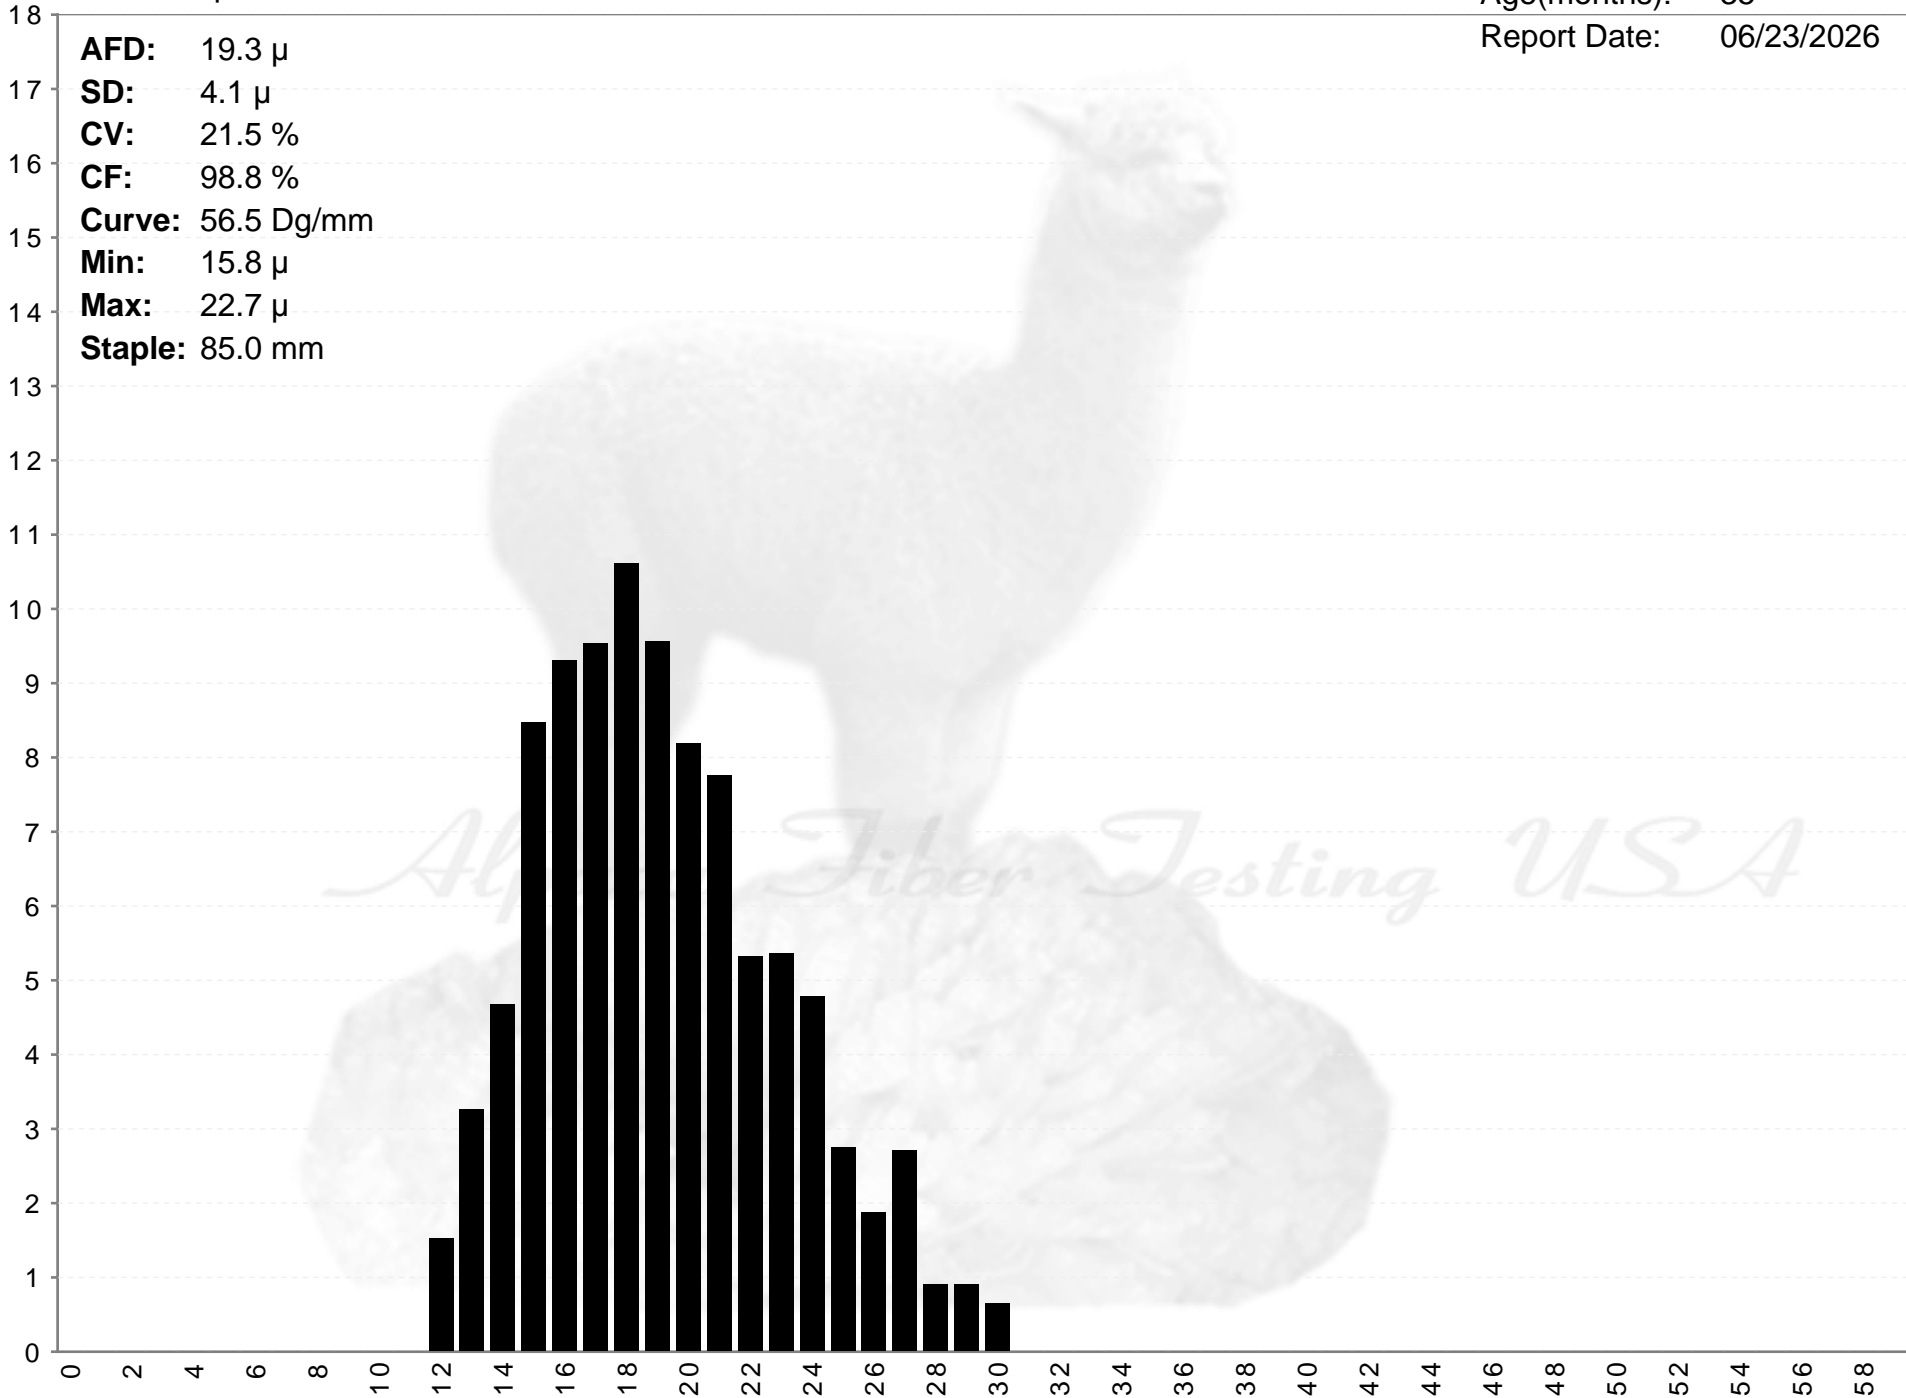

Ironhide Alpacas

QE QUECHUA'S EXPEDITION

Age(months): 35
Report Date: 06/23/2026

AFD: 19.3 μ
SD: 4.1 μ
CV: 21.5 %
CF: 98.8 %
Curve: 56.5 Dg/mm
Min: 15.8 μ
Max: 22.7 μ
Staple: 85.0 mm

% of Fibers

Fiber Diameter (microns)

QE QUECHUA'S EXPEDITION

AFD: 19.3 μ
SD: 4.1 μ
CV: 21.5 %
CF: 98.8 %
Curve: 56.5 Dg/mm
Min: 15.8 μ
Max: 22.7 μ
Staple: 85.0 mm