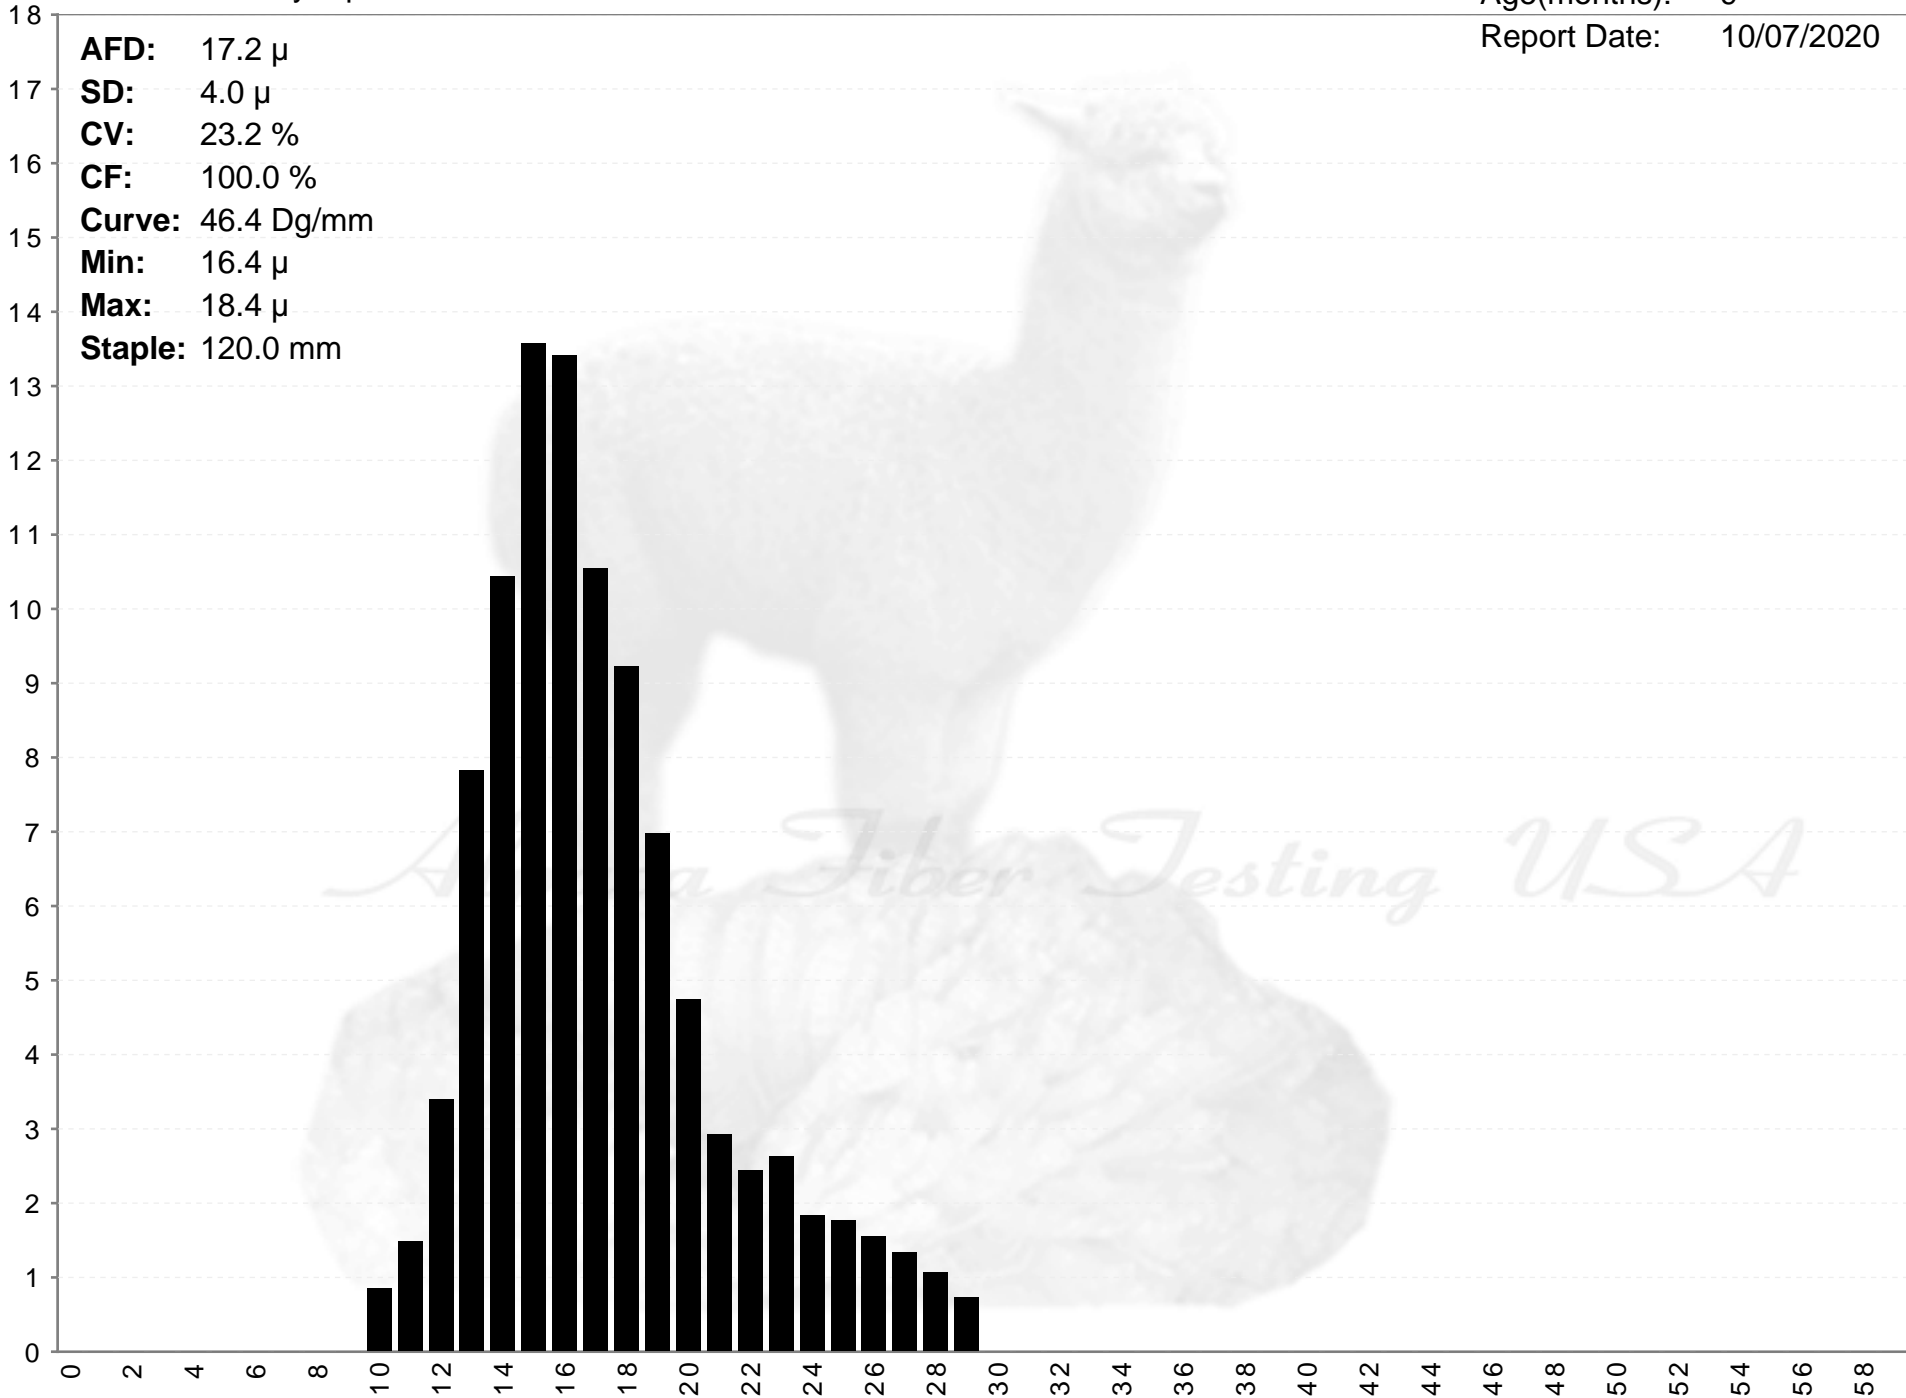

Pleasant Journey Alpacas

SUZETTE

Age(months): 9

Report Date: 10/07/2020

AFD: 17.2 μ
SD: 4.0 μ
CV: 23.2 %
CF: 100.0 %
Curve: 46.4 Dg/mm
Min: 16.4 μ
Max: 18.4 μ
Staple: 120.0 mm

% of Fibers

Fiber Diameter (microns)

SUZETTE

AFD: 17.2 μ
SD: 4.0 μ
CV: 23.2 %
CF: 100.0 %
Curve: 46.4 Dg/mm
Min: 16.4 μ
Max: 18.4 μ
Staple: 120.0 mm