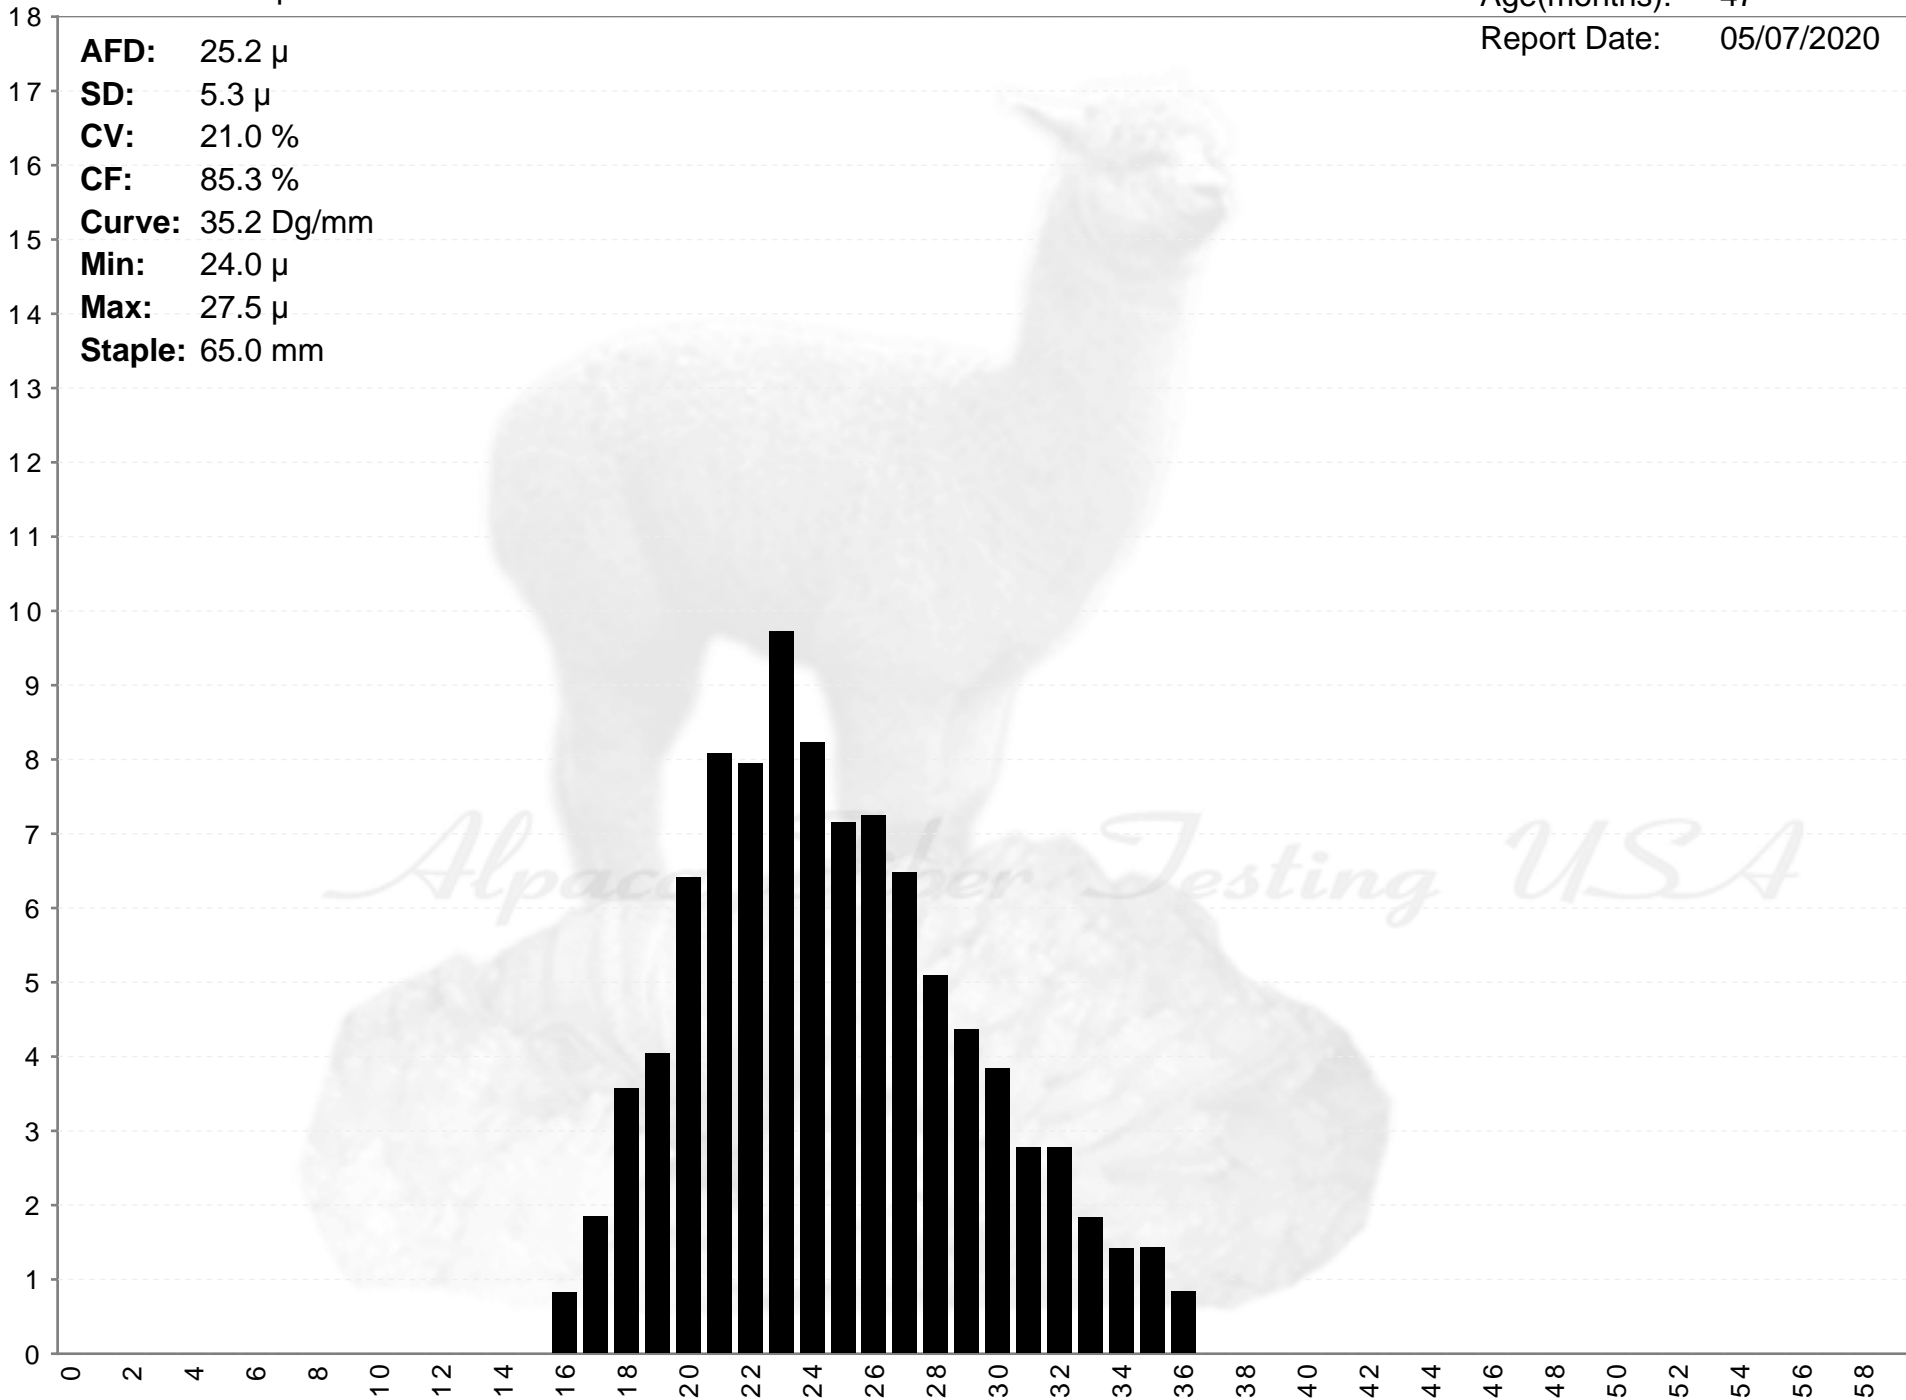

New Groove Alpacas

ODF SHE'S HOT TO TROT

Age(months): 47
Report Date: 05/07/2020

AFD: 25.2 μ
SD: 5.3 μ
CV: 21.0 %
CF: 85.3 %
Curve: 35.2 Dg/mm
Min: 24.0 μ
Max: 27.5 μ
Staple: 65.0 mm

% of Fibers

Alpaca Fiber Testing USA

Fiber Diameter (microns)