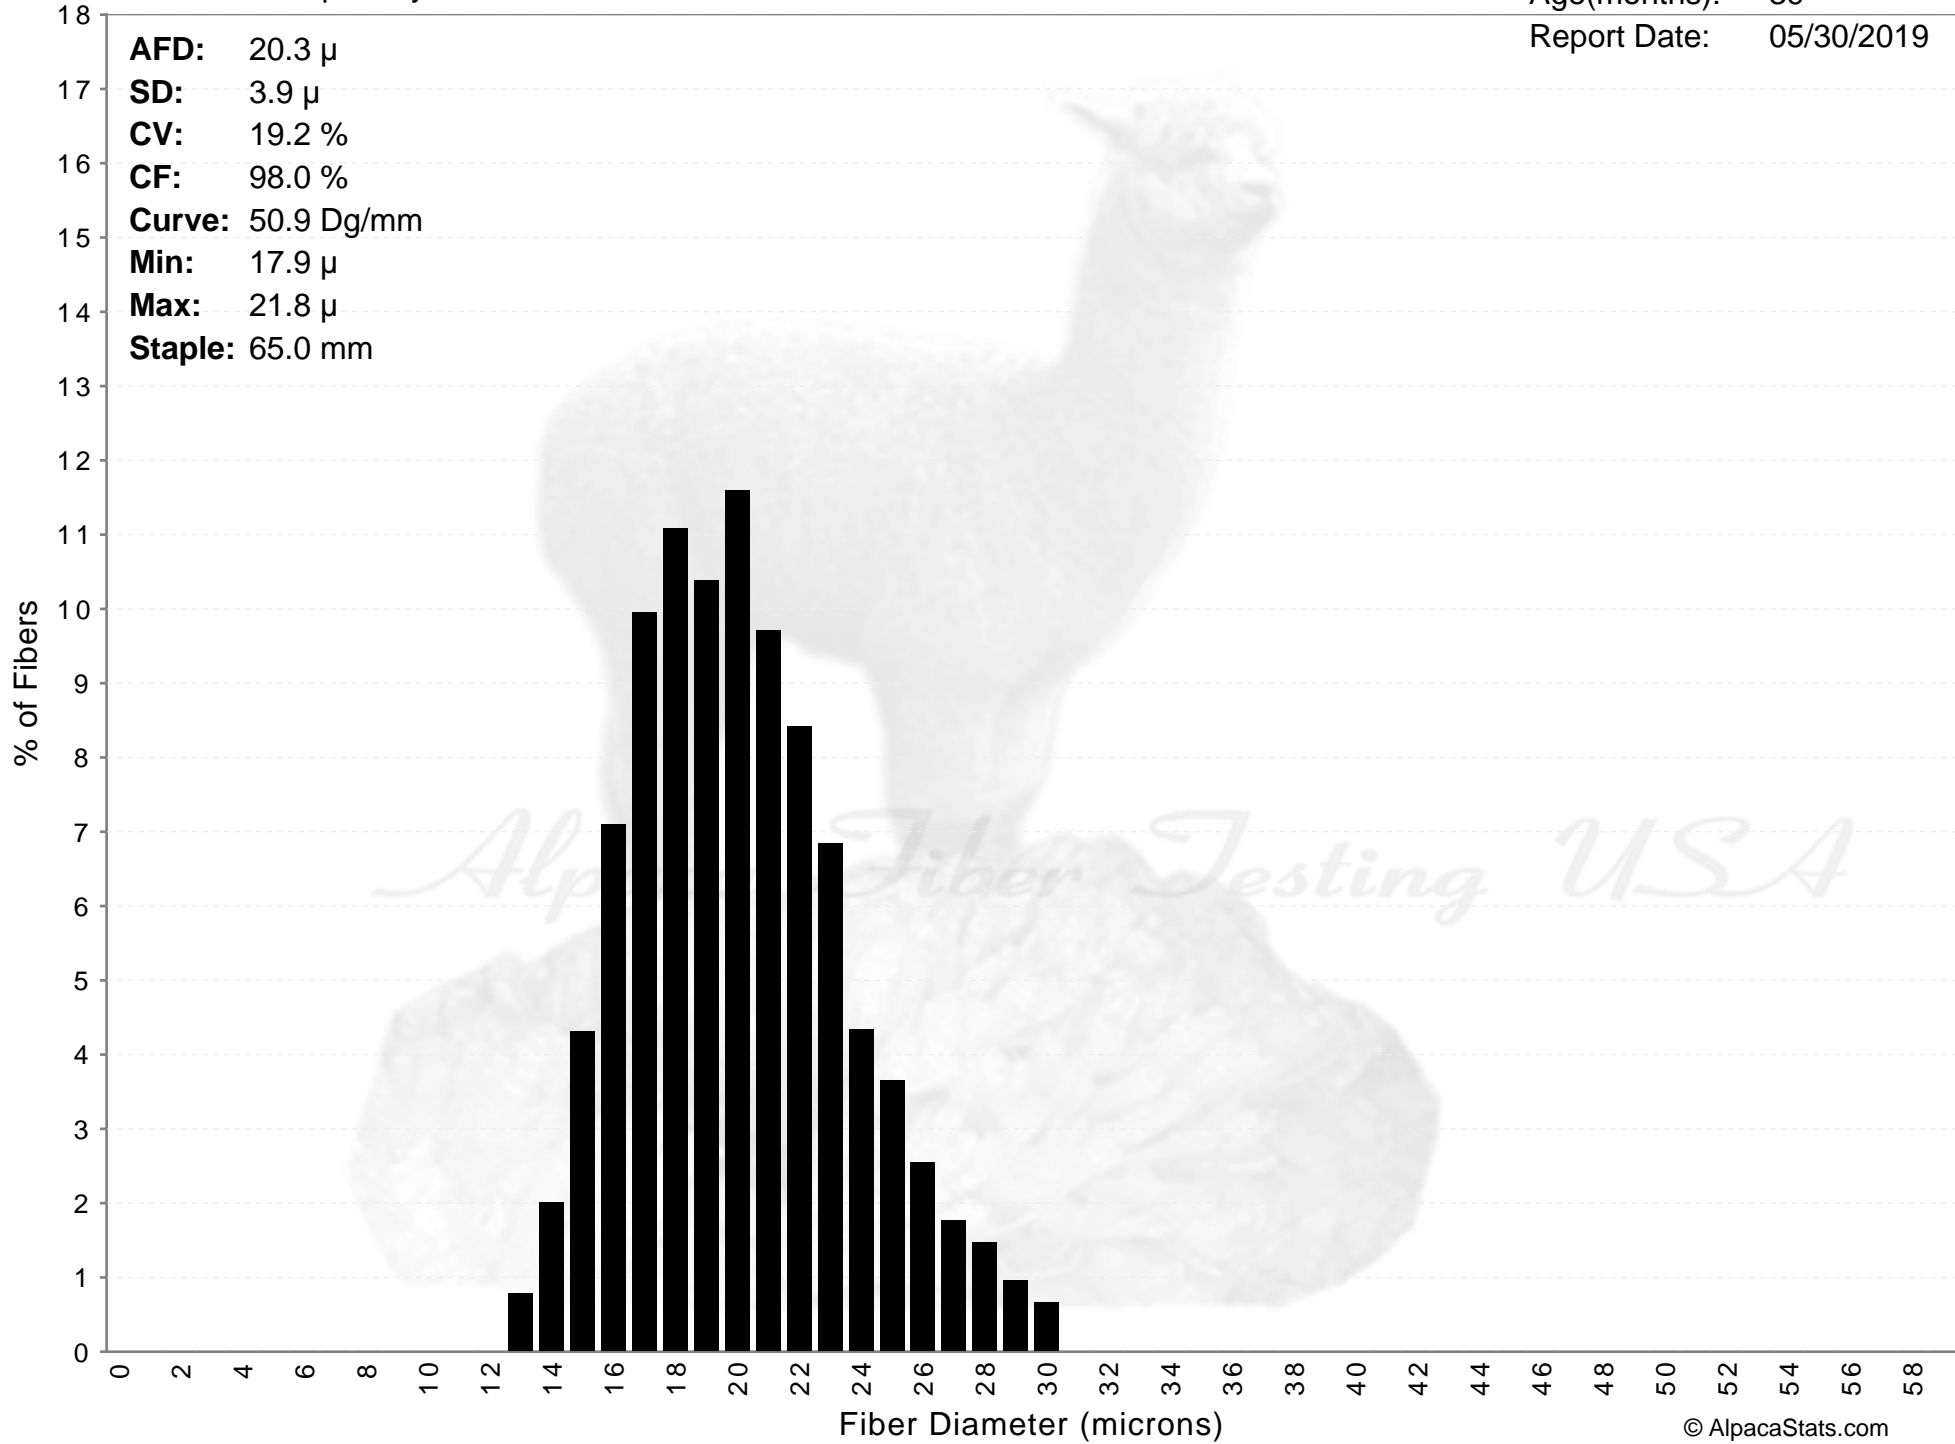

Heart & Soul Spinnery

FABULICIOUS

Age(months): 39
Report Date: 05/30/2019

AFD: 20.3 μ
SD: 3.9 μ
CV: 19.2 %
CF: 98.0 %
Curve: 50.9 Dg/mm
Min: 17.9 μ
Max: 21.8 μ
Staple: 65.0 mm

FABULICIOUS

AFD: 20.3 μ
SD: 3.9 μ
CV: 19.2 %
CF: 98.0 %
Curve: 50.9 Dg/mm
Min: 17.9 μ
Max: 21.8 μ
Staple: 65.0 mm