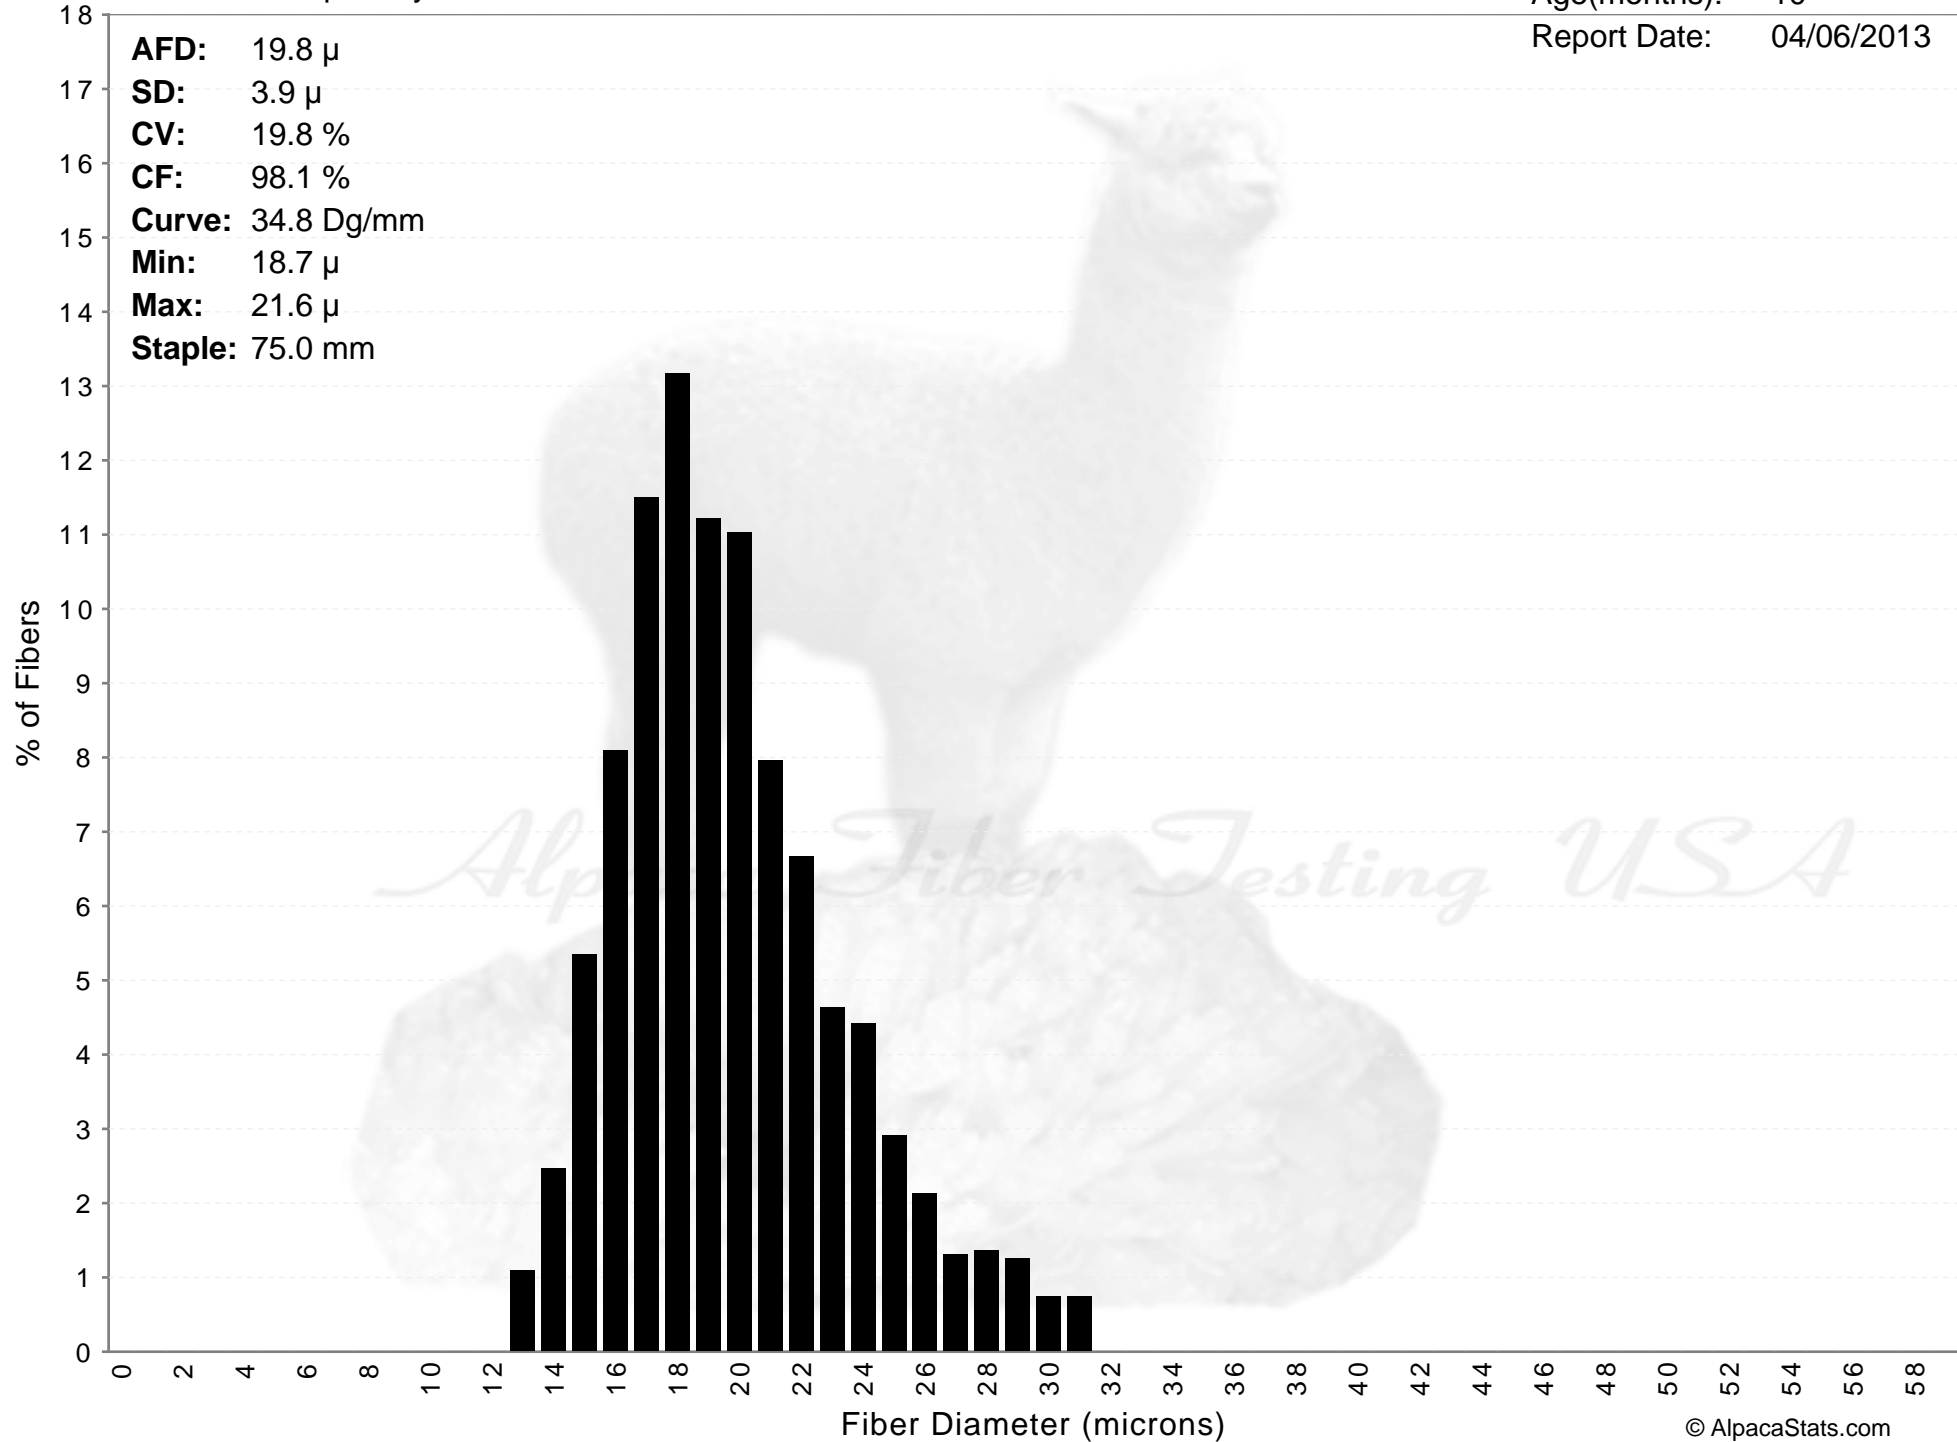

4-SIGHT'S SERENA

AFD: 19.8 μ
SD: 3.9 μ
CV: 19.8 %
CF: 98.1 %
Curve: 34.8 Dg/mm
Min: 18.7 μ
Max: 21.6 μ
Staple: 75.0 mm

4-SIGHT'S SERENA

AFD: 19.8 μ
SD: 3.9 μ
CV: 19.8 %
CF: 98.1 %
Curve: 34.8 Dg/mm
Min: 18.7 μ
Max: 21.6 μ
Staple: 75.0 mm