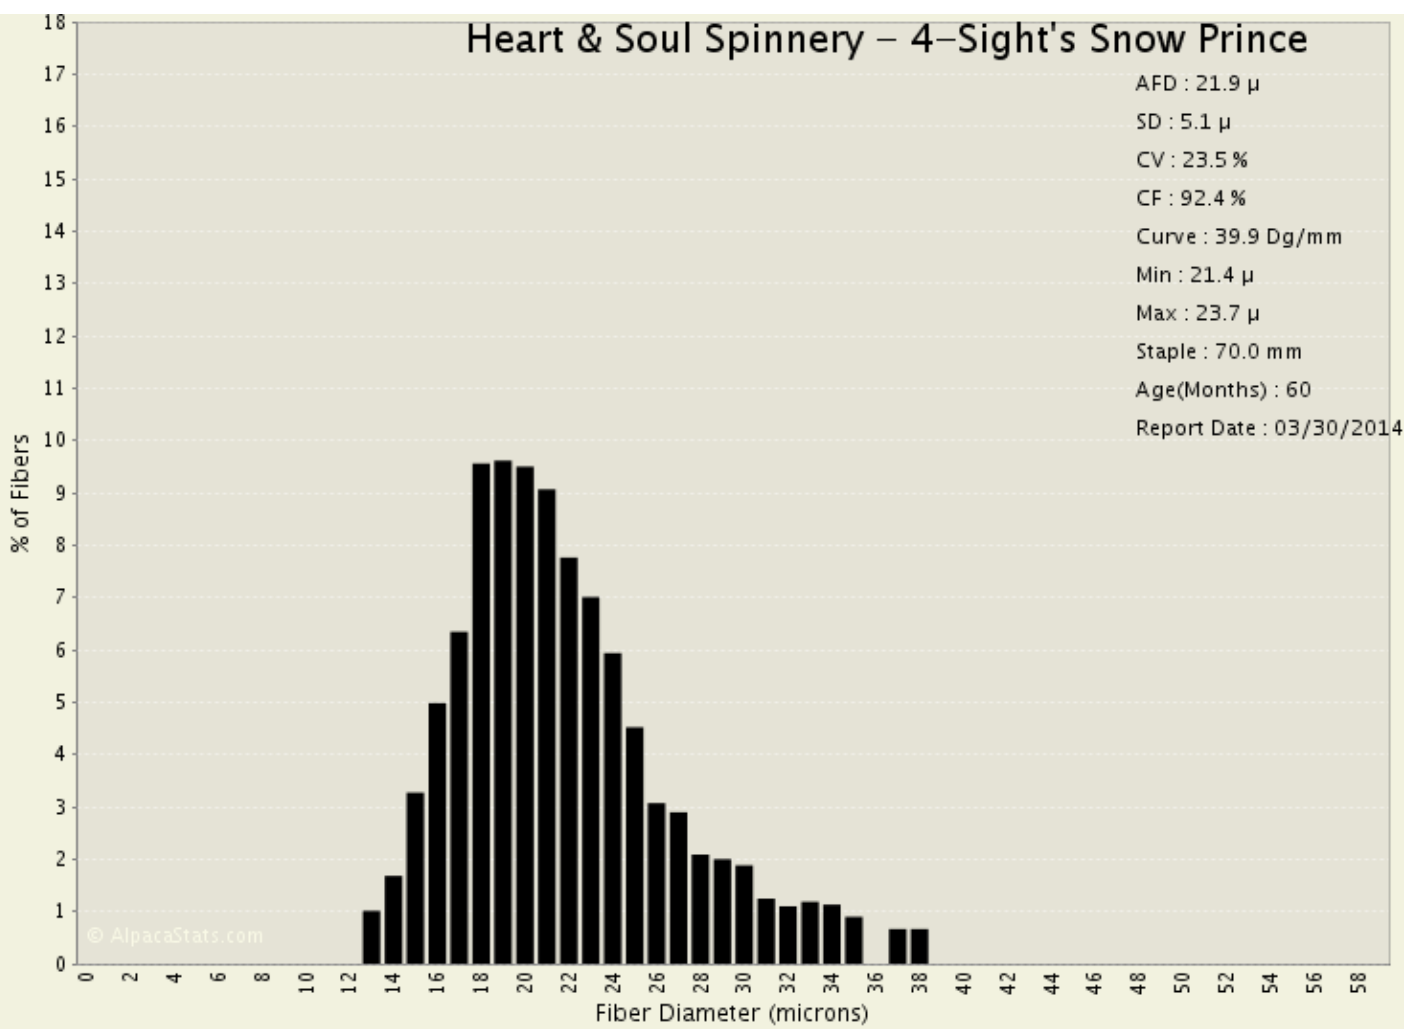

Heart & Soul Spinnery – 4-Sight's Snow Prince

AFD : 21.9 μ
SD : 5.1 μ
CV : 23.5 %
CF : 92.4 %
Curve : 39.9 Dg/mm
Min : 21.4 μ
Max : 23.7 μ
Staple : 70.0 mm
Age(Months) : 60
Report Date : 03/30/2014

% of Fibers

© AlpacaStats.com

Fiber Diameter (microns)

Heart & Soul Spinnery – 4-Sight's Snow Prince

Micron

© AlpacaStats.com

Distance from Tip (mm)