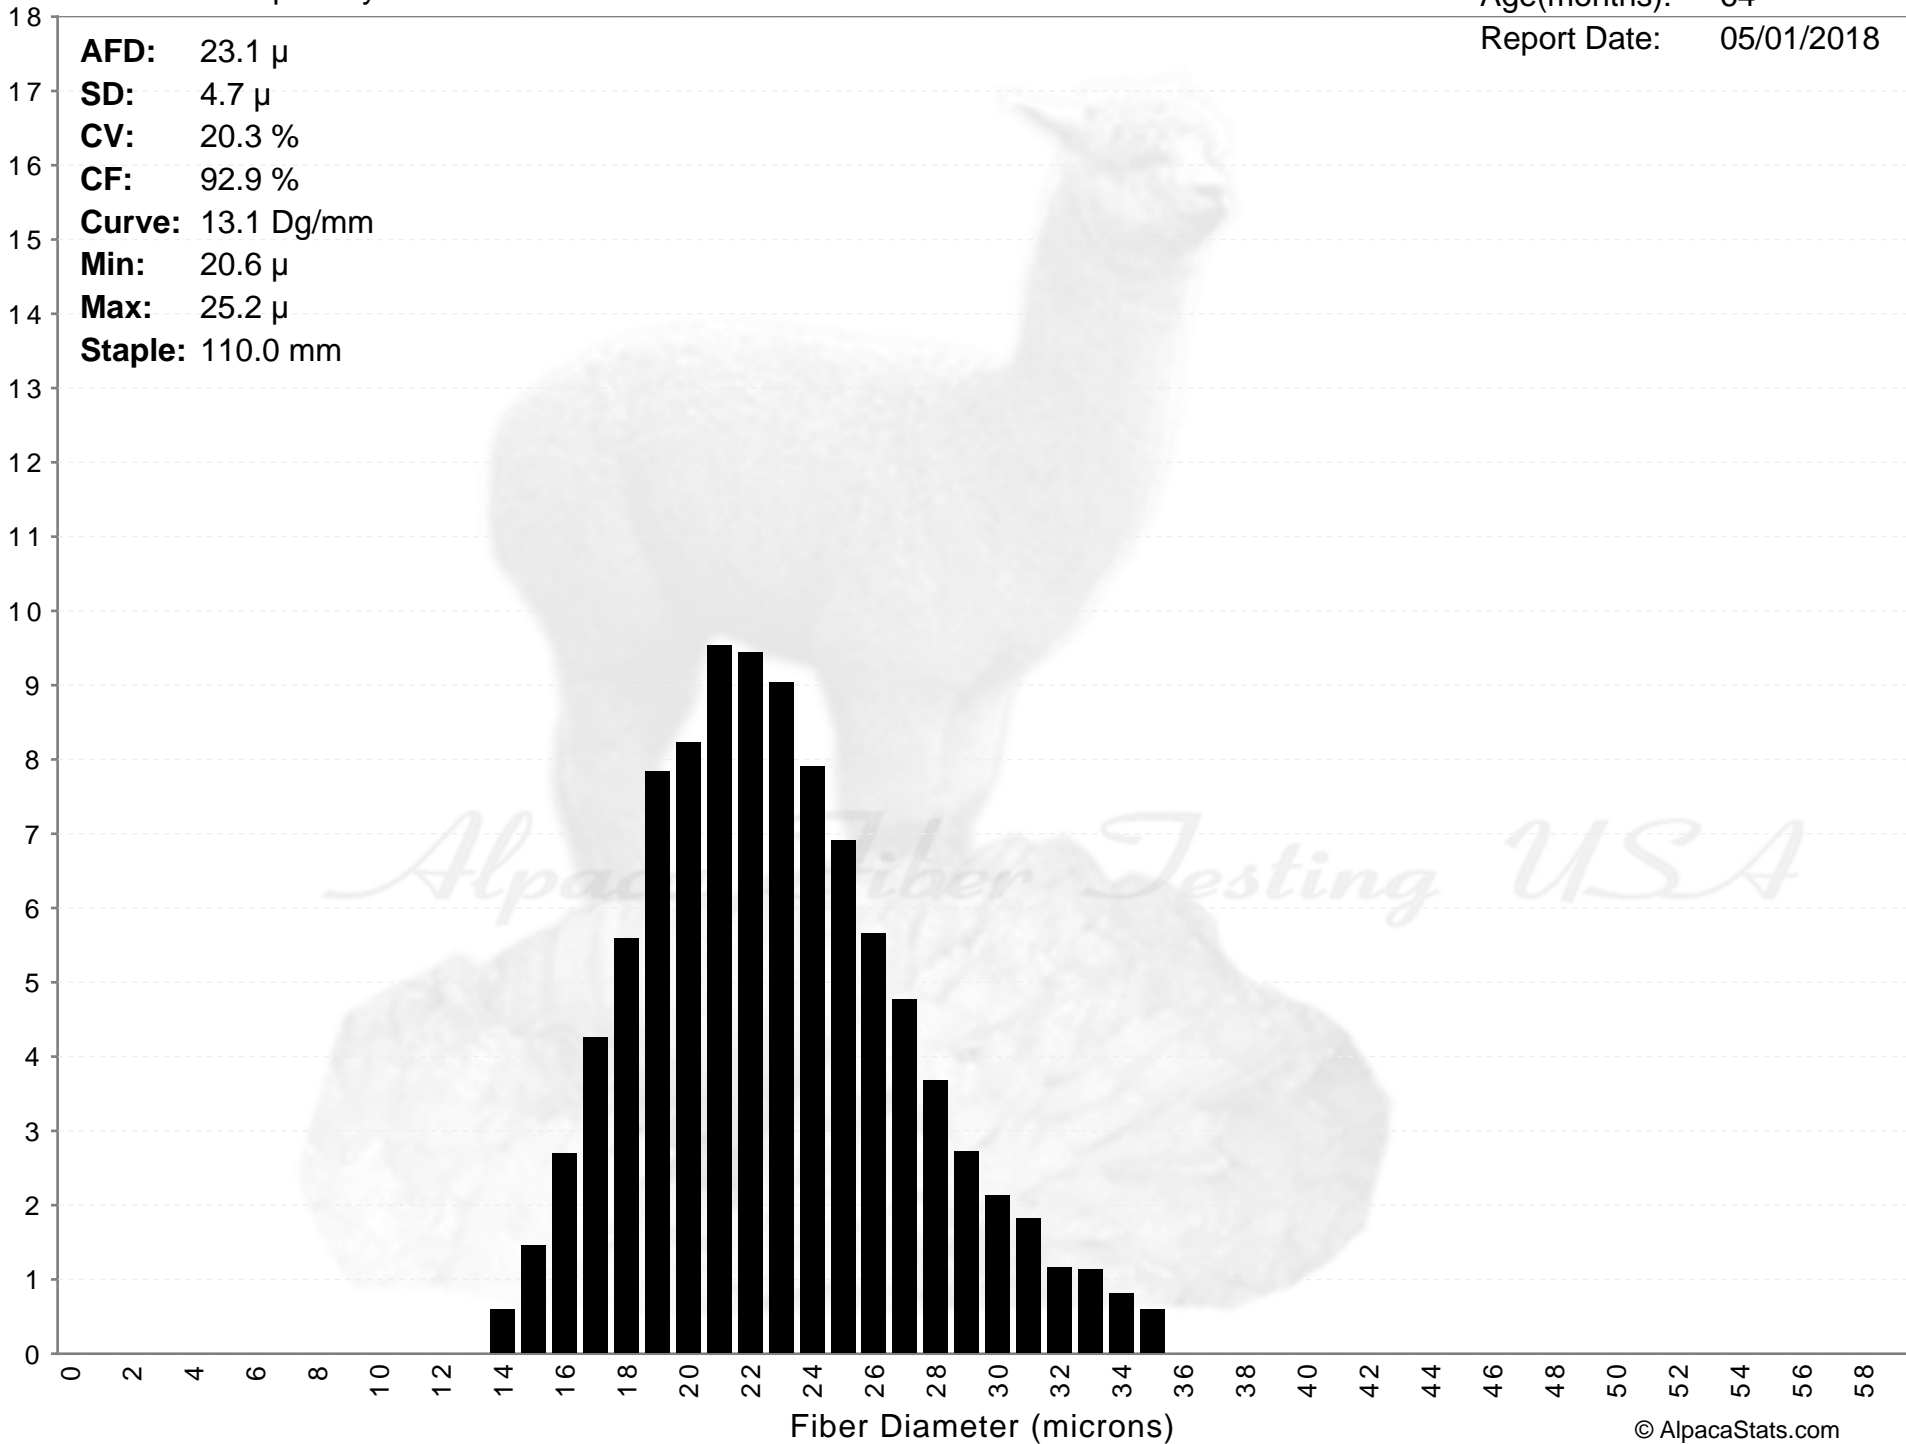

Heart & Soul Spinnery

BOBBIE TROUT

Age(months): 64
Report Date: 05/01/2018

AFD: 23.1 μ
SD: 4.7 μ
CV: 20.3 %
CF: 92.9 %
Curve: 13.1 Dg/mm
Min: 20.6 μ
Max: 25.2 μ
Staple: 110.0 mm

% of Fibers

Alpaca Fiber Testing USA