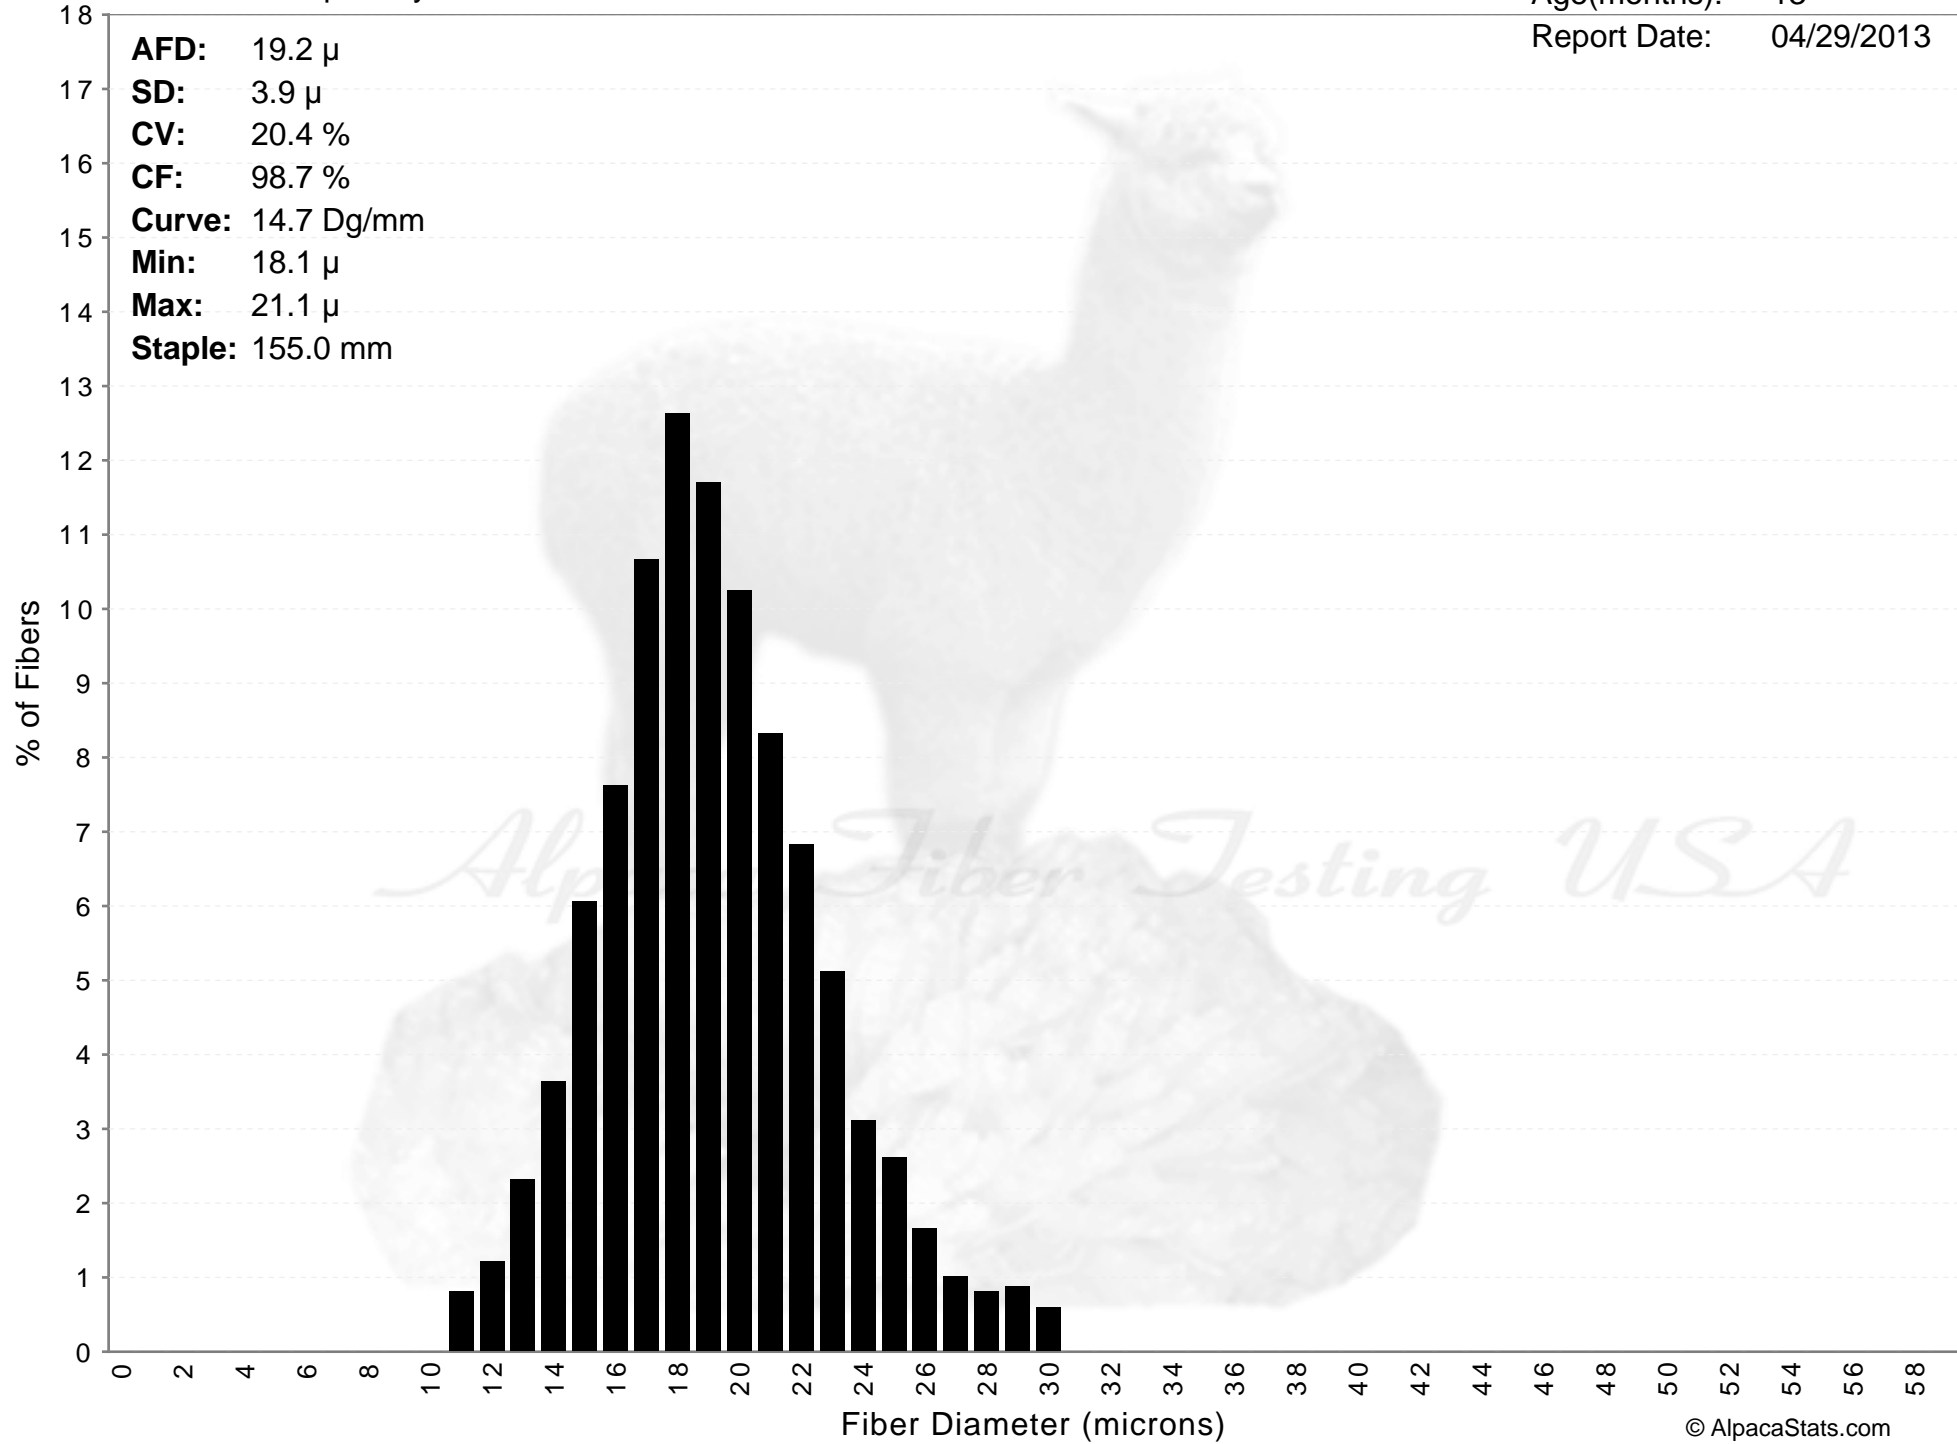

# HIS COCO CHANEL

Age(months): 13  
Report Date: 04/29/2013

**AFD:** 19.2  $\mu$   
**SD:** 3.9  $\mu$   
**CV:** 20.4 %  
**CF:** 98.7 %  
**Curve:** 14.7 Dg/mm  
**Min:** 18.1  $\mu$   
**Max:** 21.1  $\mu$   
**Staple:** 155.0 mm

# HIS COCO CHANEL

**AFD:** 19.2  $\mu$   
**SD:** 3.9  $\mu$   
**CV:** 20.4 %  
**CF:** 98.7 %  
**Curve:** 14.7 Dg/mm  
**Min:** 18.1  $\mu$   
**Max:** 21.1  $\mu$   
**Staple:** 155.0 mm