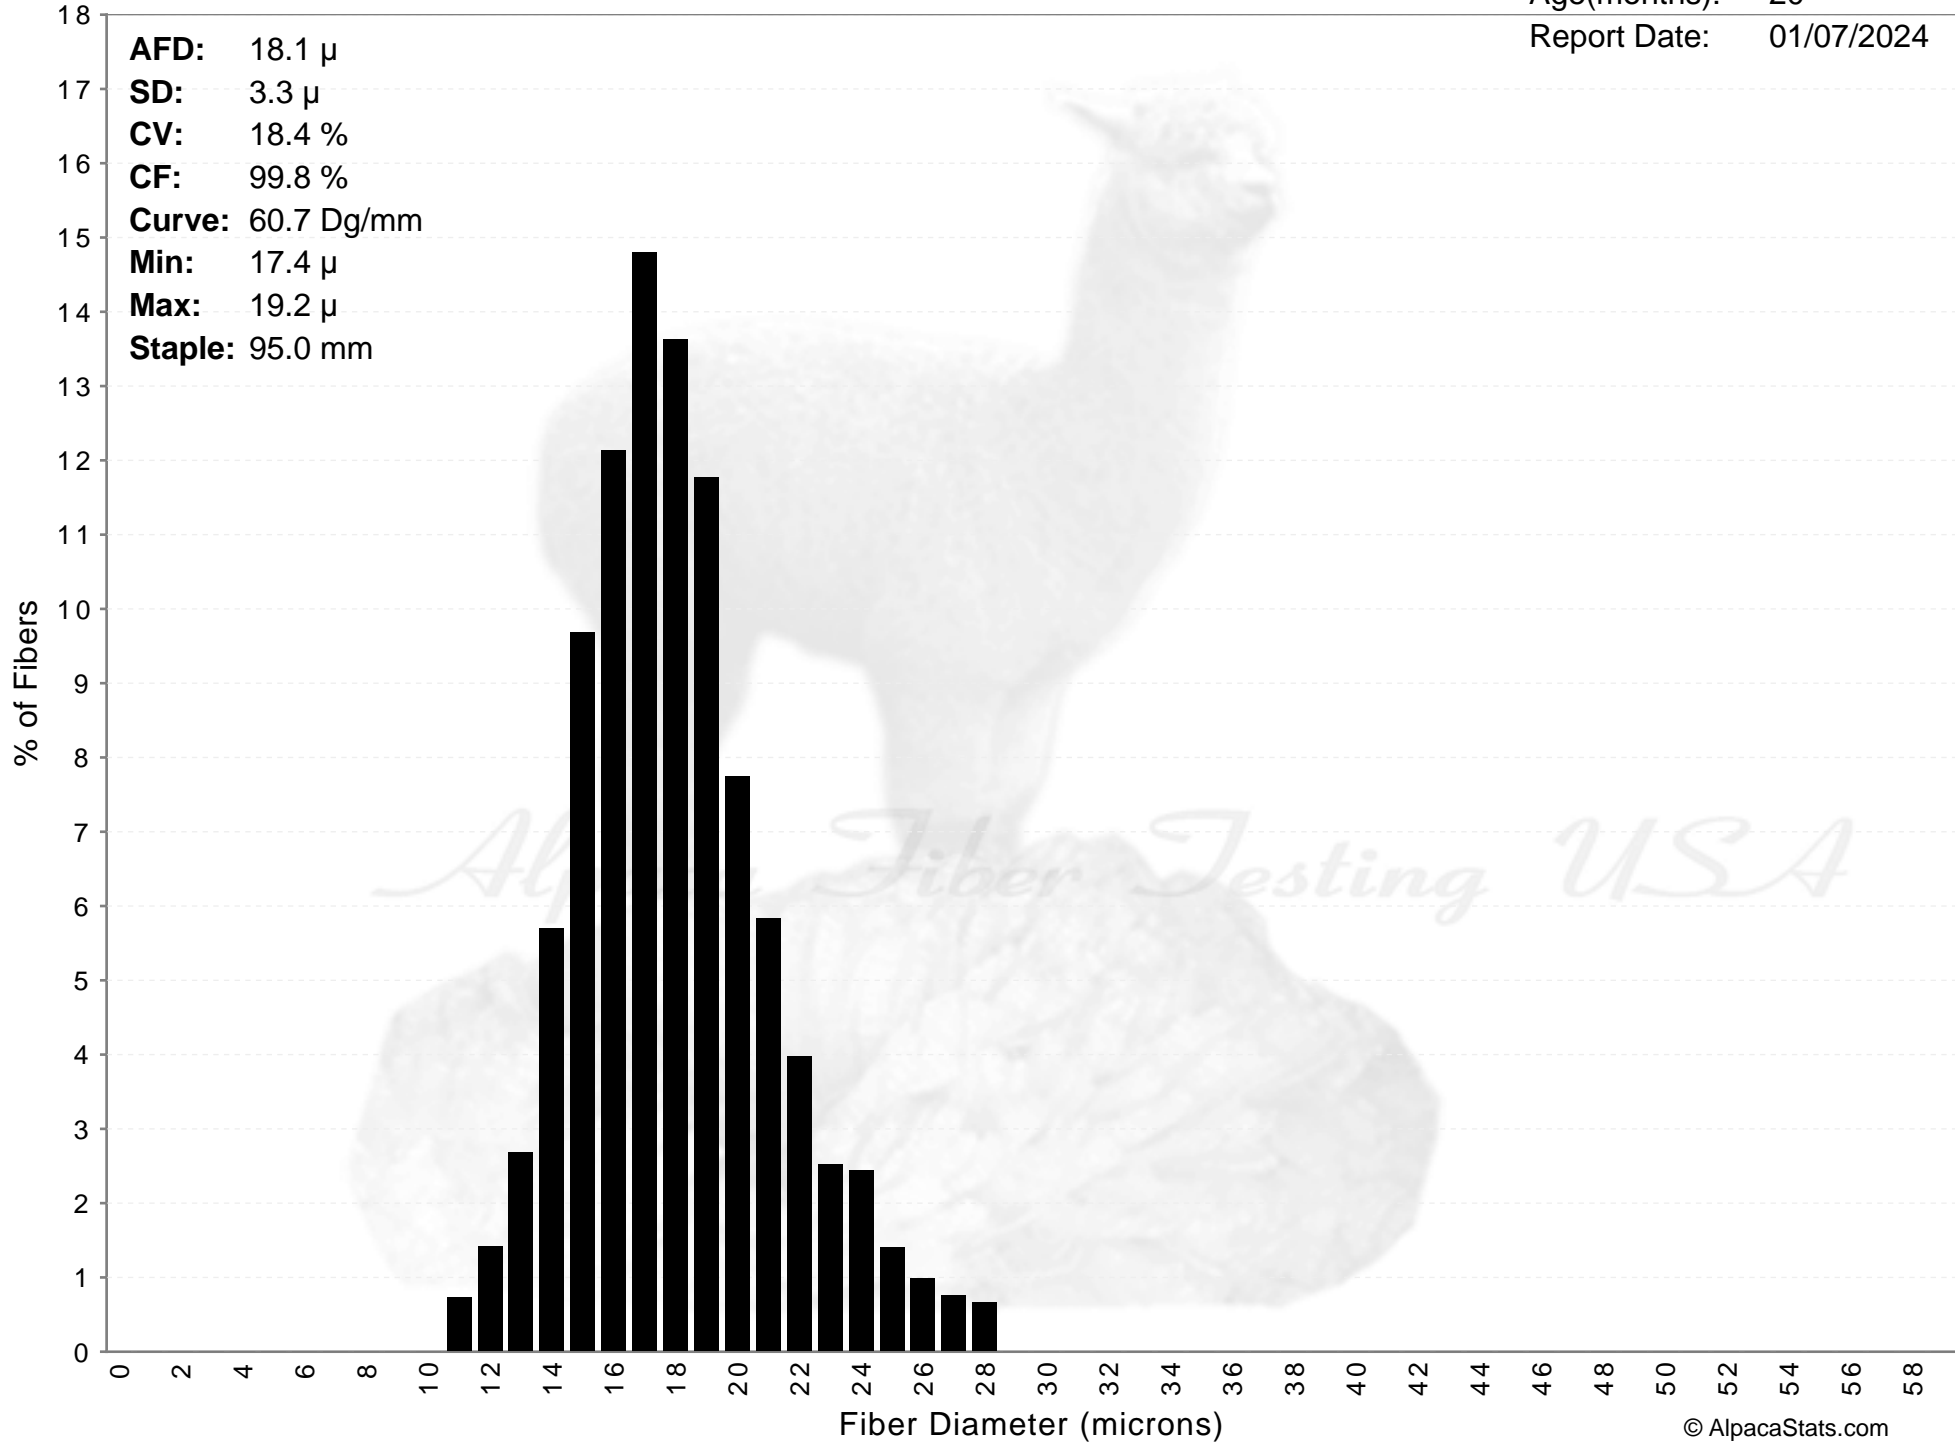

Redhaven Ranch

SOPHIE

Age(months): 20
Report Date: 01/07/2024

AFD: 18.1 μ
SD: 3.3 μ
CV: 18.4 %
CF: 99.8 %
Curve: 60.7 Dg/mm
Min: 17.4 μ
Max: 19.2 μ
Staple: 95.0 mm

Redhaven Ranch

SOPHIE

Age(months): 20

Report Date: 01/07/2024

AFD: 18.1 μ
SD: 3.3 μ
CV: 18.4 %
CF: 99.8 %
Curve: 60.7 Dg/mm
Min: 17.4 μ
Max: 19.2 μ
Staple: 95.0 mm