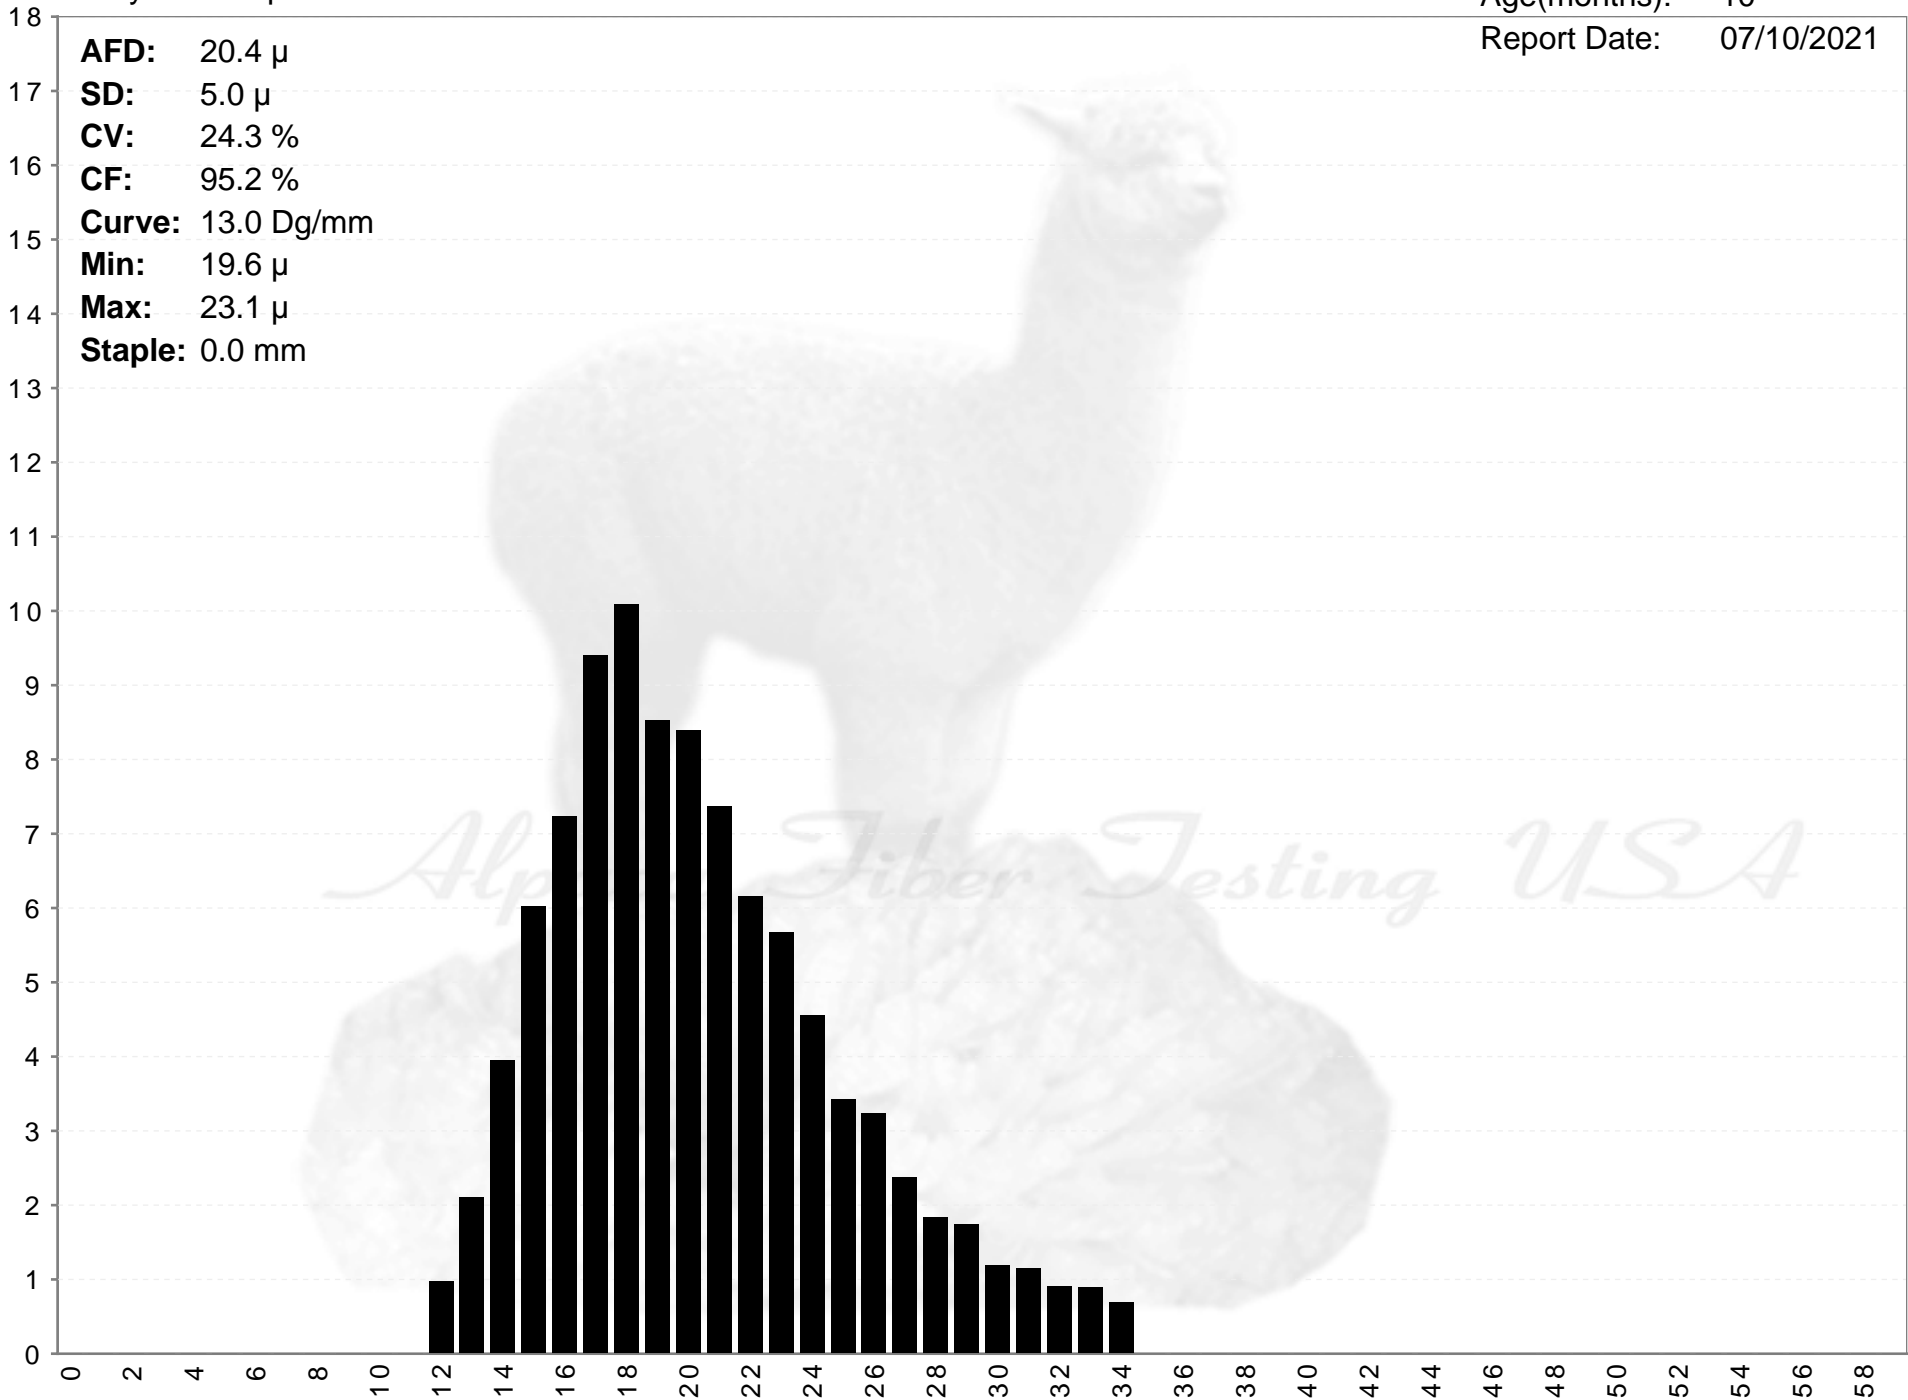

Goldyn Rae Alpacas

GOLDYN RAE'S GIZA

Age(months): 10
Report Date: 07/10/2021

AFD: 20.4 μ
SD: 5.0 μ
CV: 24.3 %
CF: 95.2 %
Curve: 13.0 Dg/mm
Min: 19.6 μ
Max: 23.1 μ
Staple: 0.0 mm

% of Fibers

Fiber Diameter (microns)