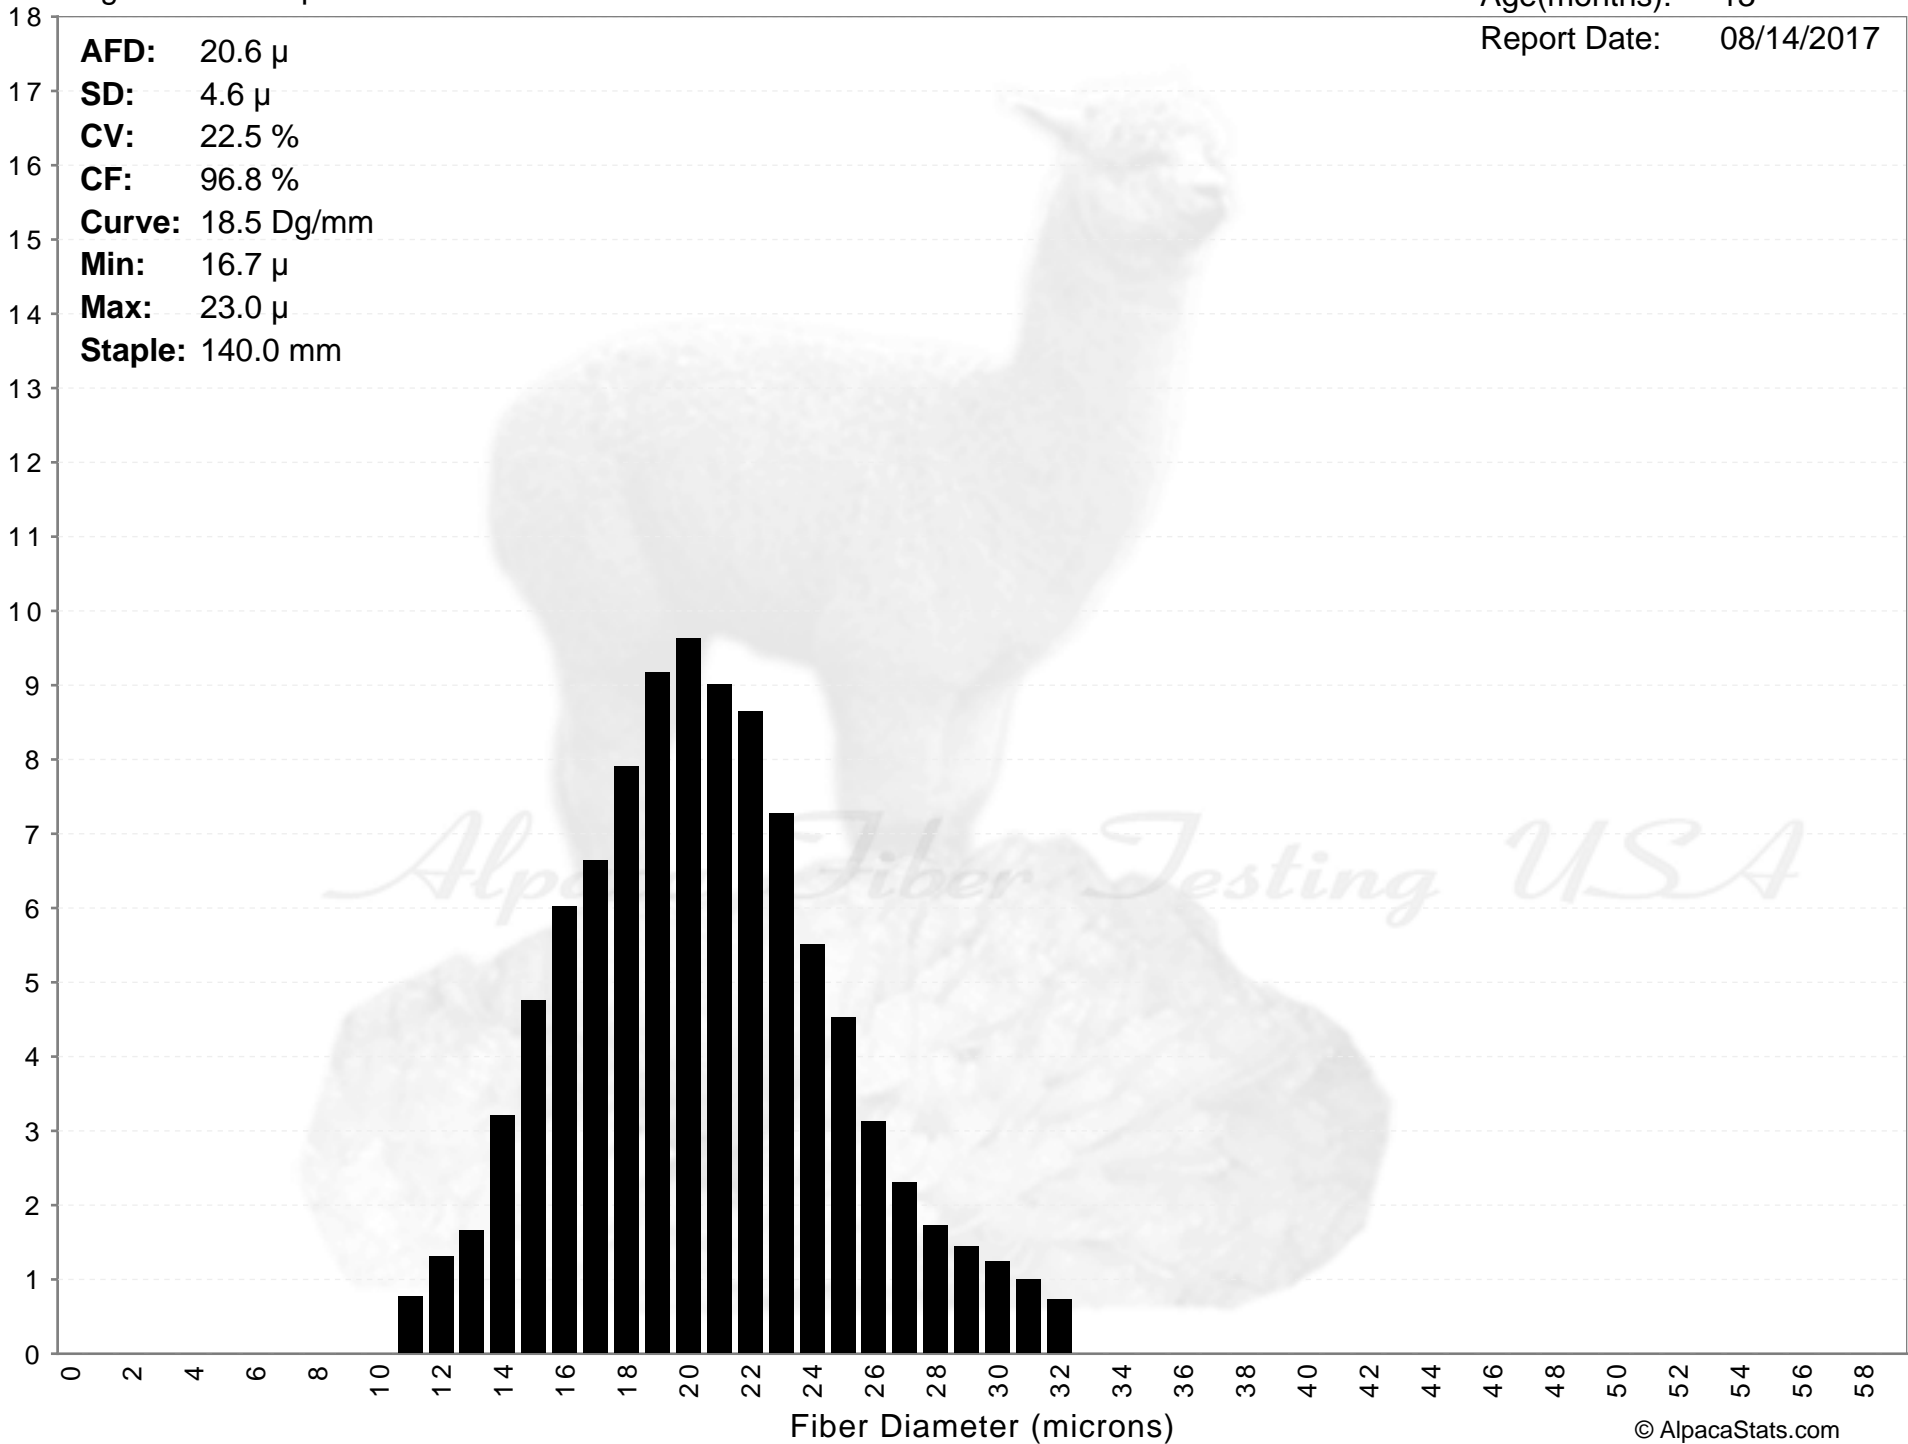

Angel Dreams Alpacas

KHALESSI

Age(months): 13
Report Date: 08/14/2017

AFD: 20.6 μ
SD: 4.6 μ
CV: 22.5 %
CF: 96.8 %
Curve: 18.5 Dg/mm
Min: 16.7 μ
Max: 23.0 μ
Staple: 140.0 mm

% of Fibers

Alpaca Fiber Testing USA

Angel Dreams Alpacas

KHALESSI

Age(months): 13

Report Date: 08/14/2017

AFD: 20.6 μ
SD: 4.6 μ
CV: 22.5 %
CF: 96.8 %
Curve: 18.5 Dg/mm
Min: 16.7 μ
Max: 23.0 μ
Staple: 140.0 mm