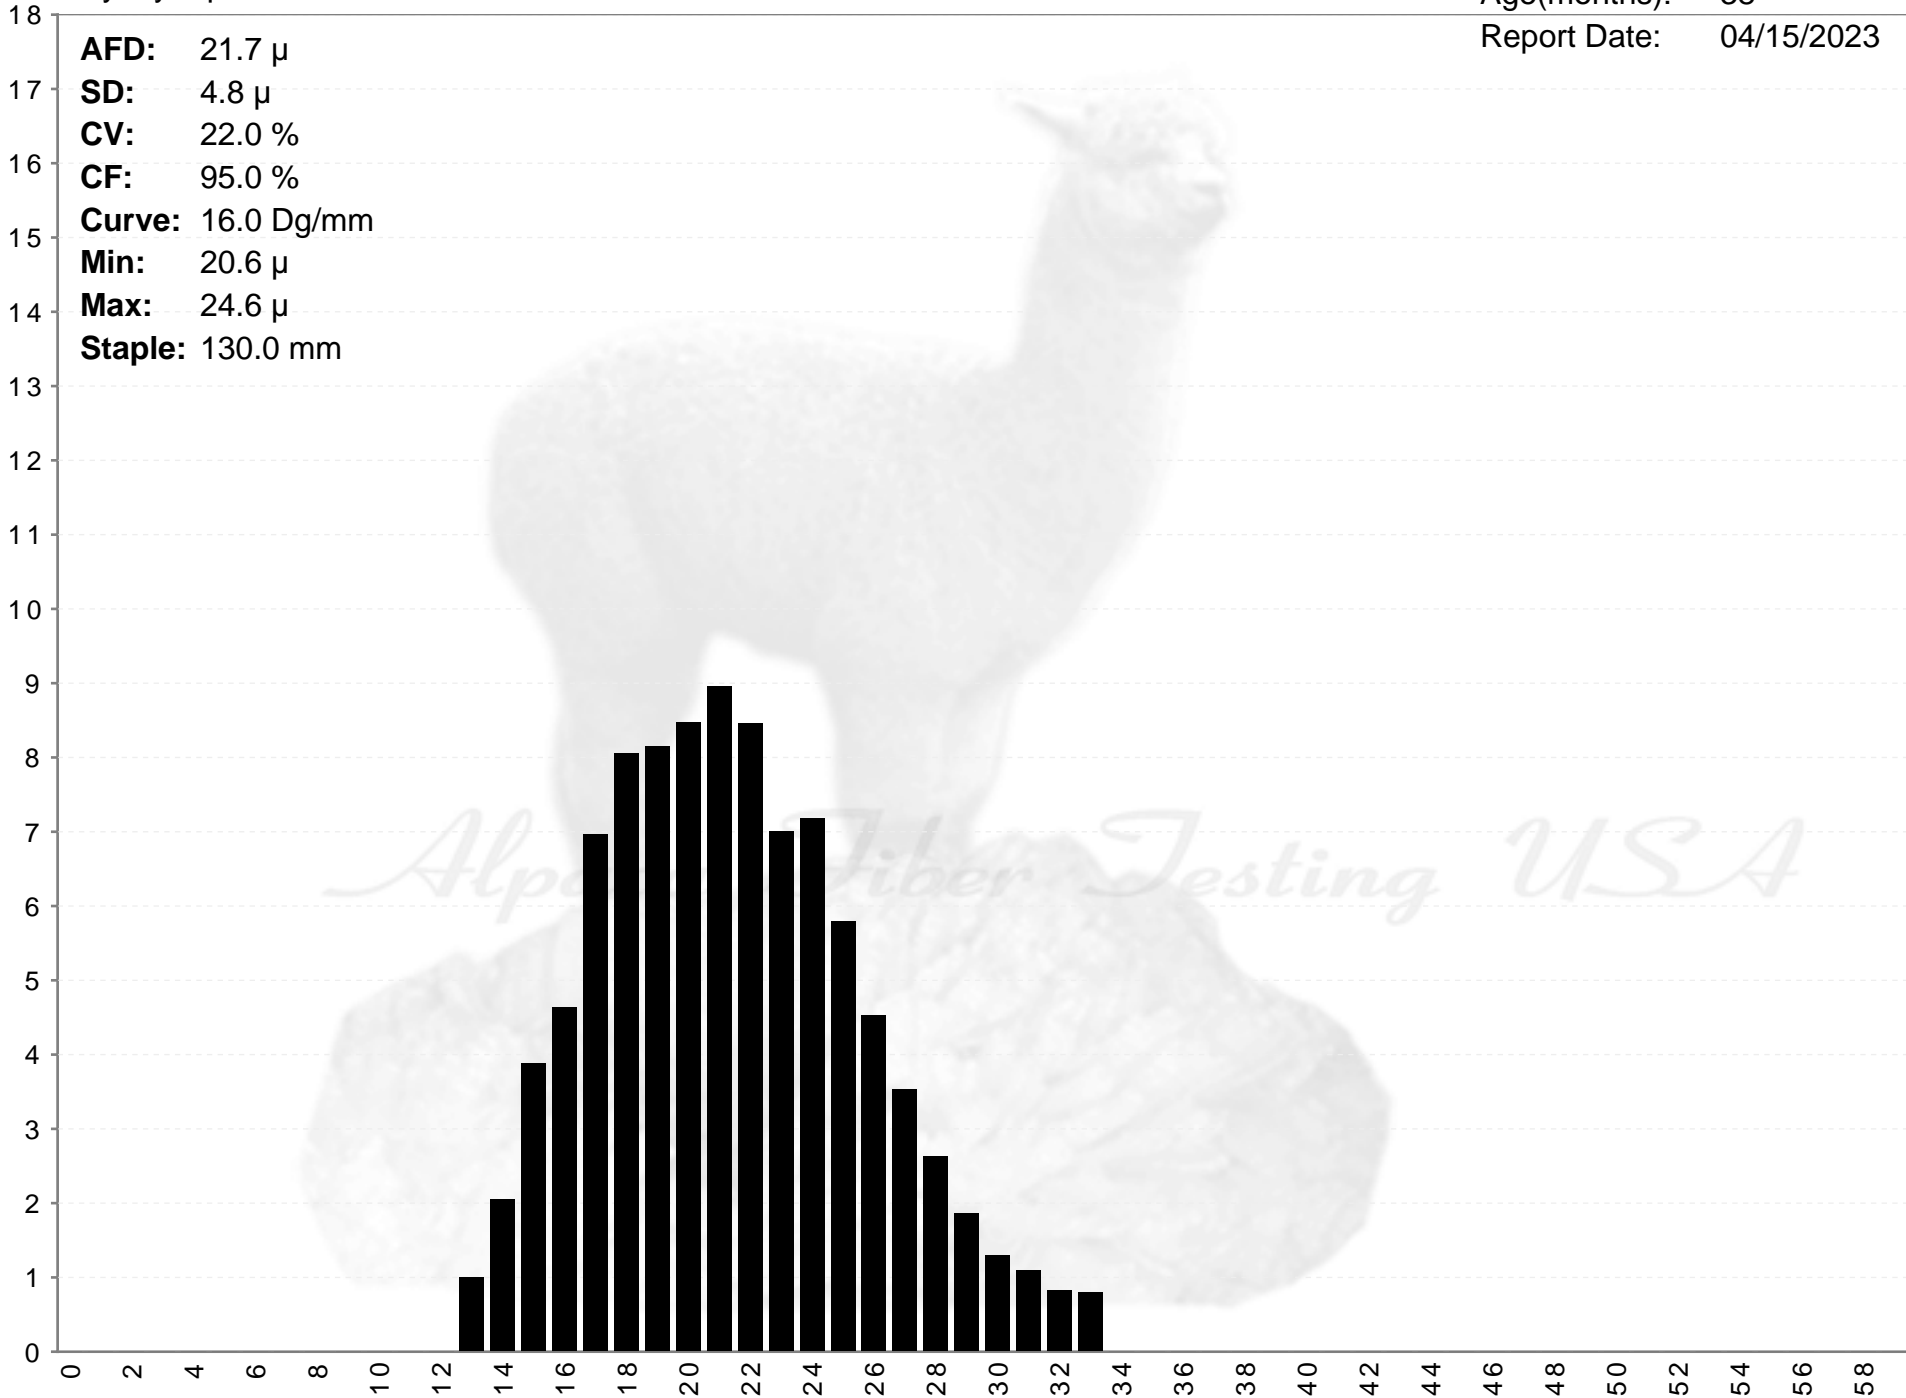

Raynay Alpaca Farm

GOLDEN LEGACY'S PEARL

Age(months): 38
Report Date: 04/15/2023

AFD: 21.7 μ
SD: 4.8 μ
CV: 22.0 %
CF: 95.0 %
Curve: 16.0 Dg/mm
Min: 20.6 μ
Max: 24.6 μ
Staple: 130.0 mm

% of Fibers

Fiber Diameter (microns)

GOLDEN LEGACY'S PEARL

AFD: 21.7 μ
SD: 4.8 μ
CV: 22.0 %
CF: 95.0 %
Curve: 16.0 Dg/mm
Min: 20.6 μ
Max: 24.6 μ
Staple: 130.0 mm