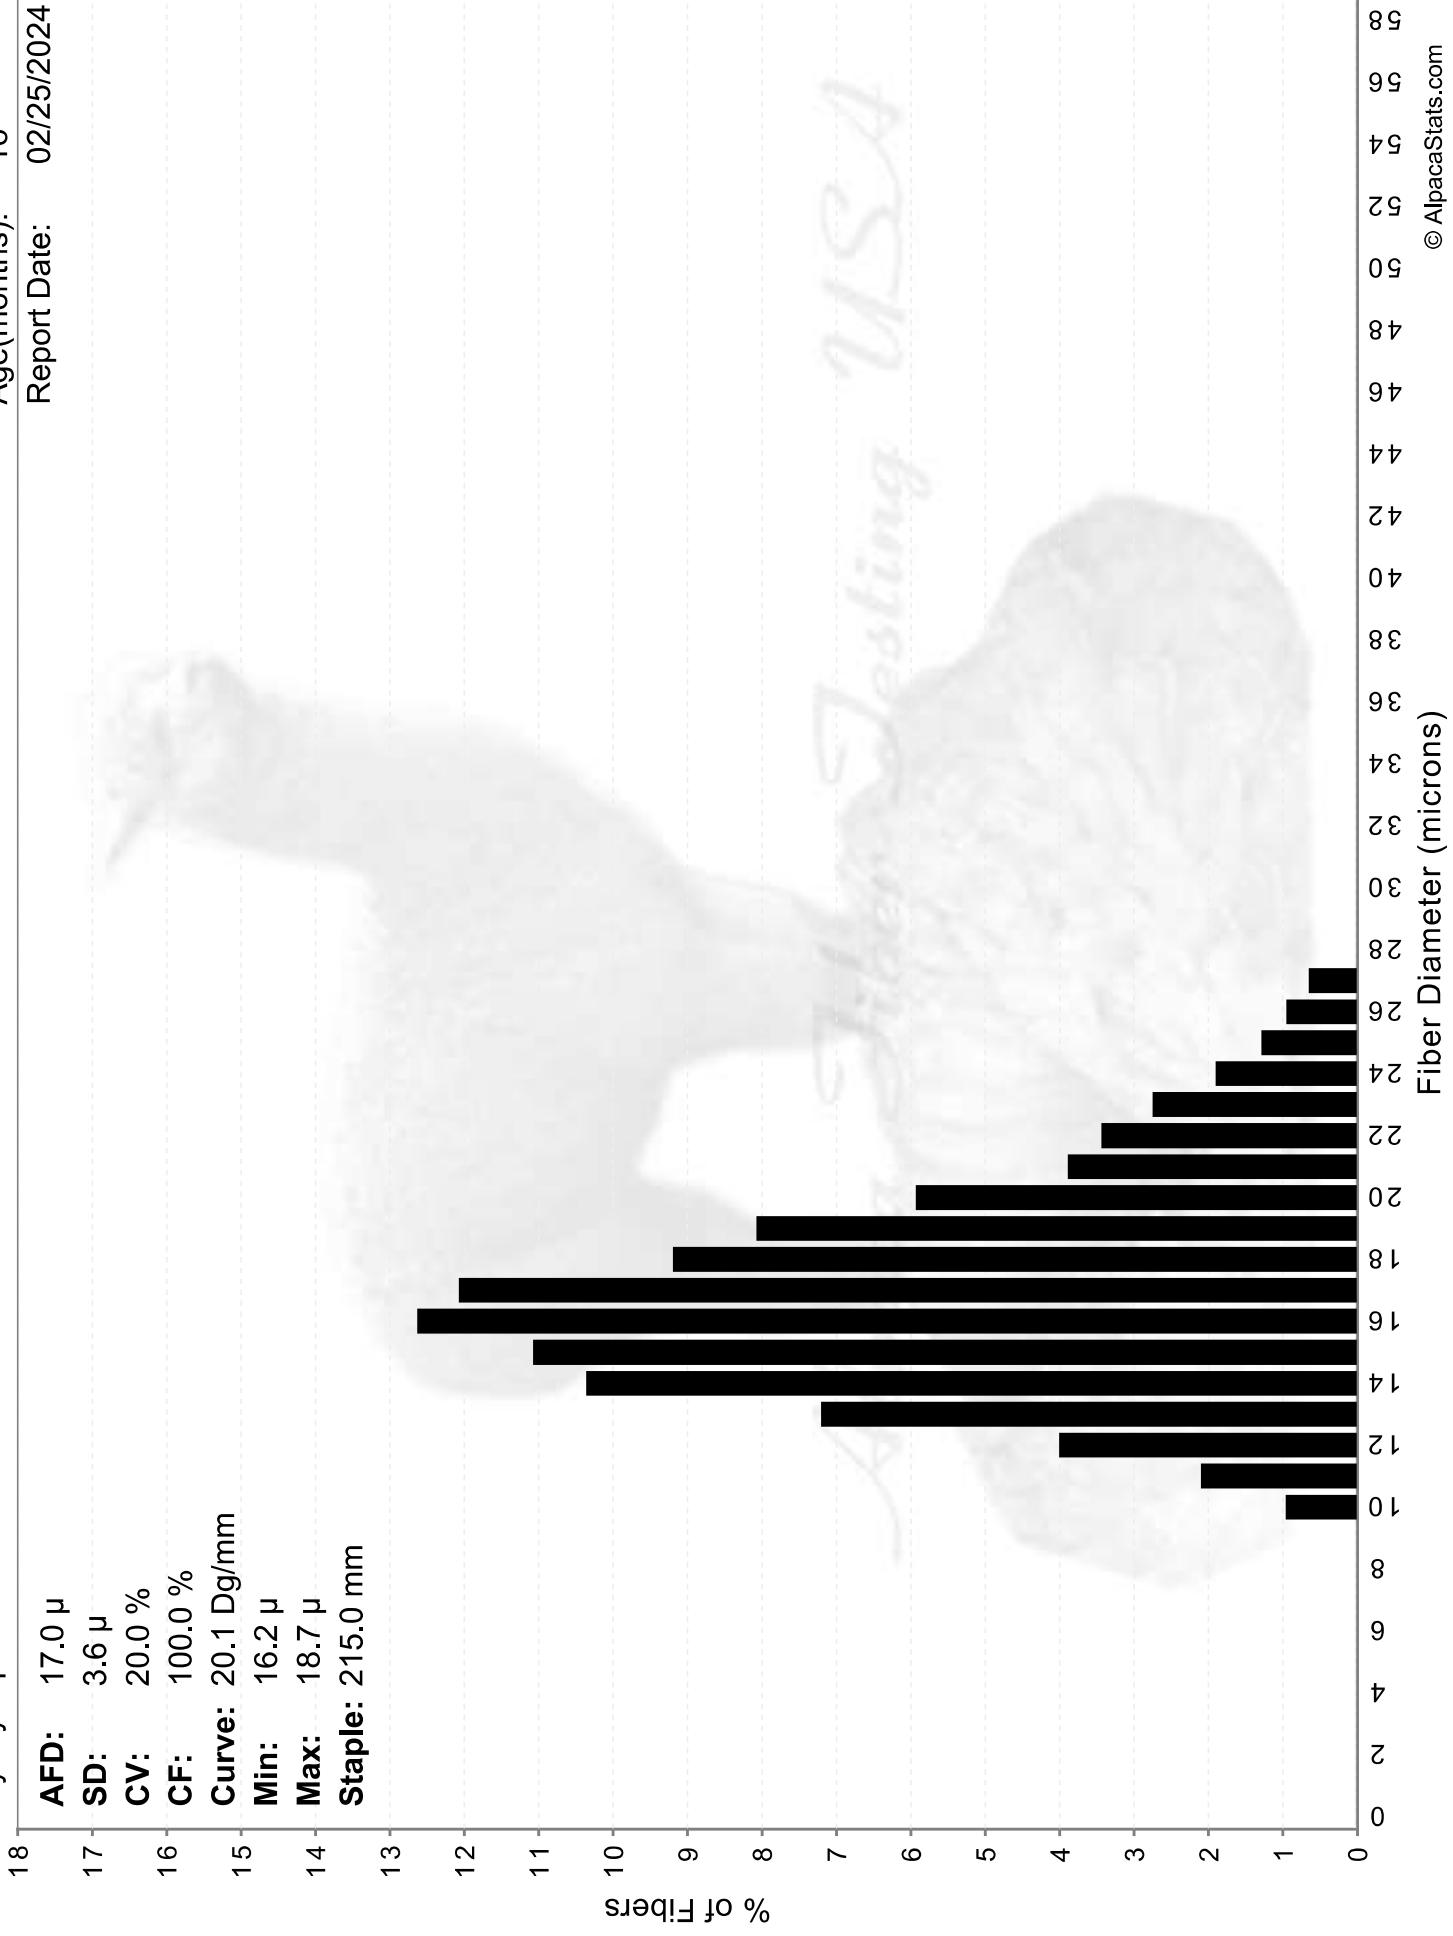

AFD: 17.0 μ
SD: 3.6 μ
CV: 20.0 %
CF: 100.0 %
Curve: 20.1 Dg/mm
Min: 16.2 μ
Max: 18.7 μ
Staple: 215.0 mm

Raynay Alpaca Farm

RAYNAY'S TOPAZ BY SUN SHINE

Age(months): 16

Report Date: 02/25/2024

AFD: 17.0 μ
SD: 3.6 μ
CV: 20.0 %
CF: 100.0 %
Curve: 20.1 Dg/mm
Min: 16.2 μ
Max: 18.7 μ
Staple: 215.0 mm