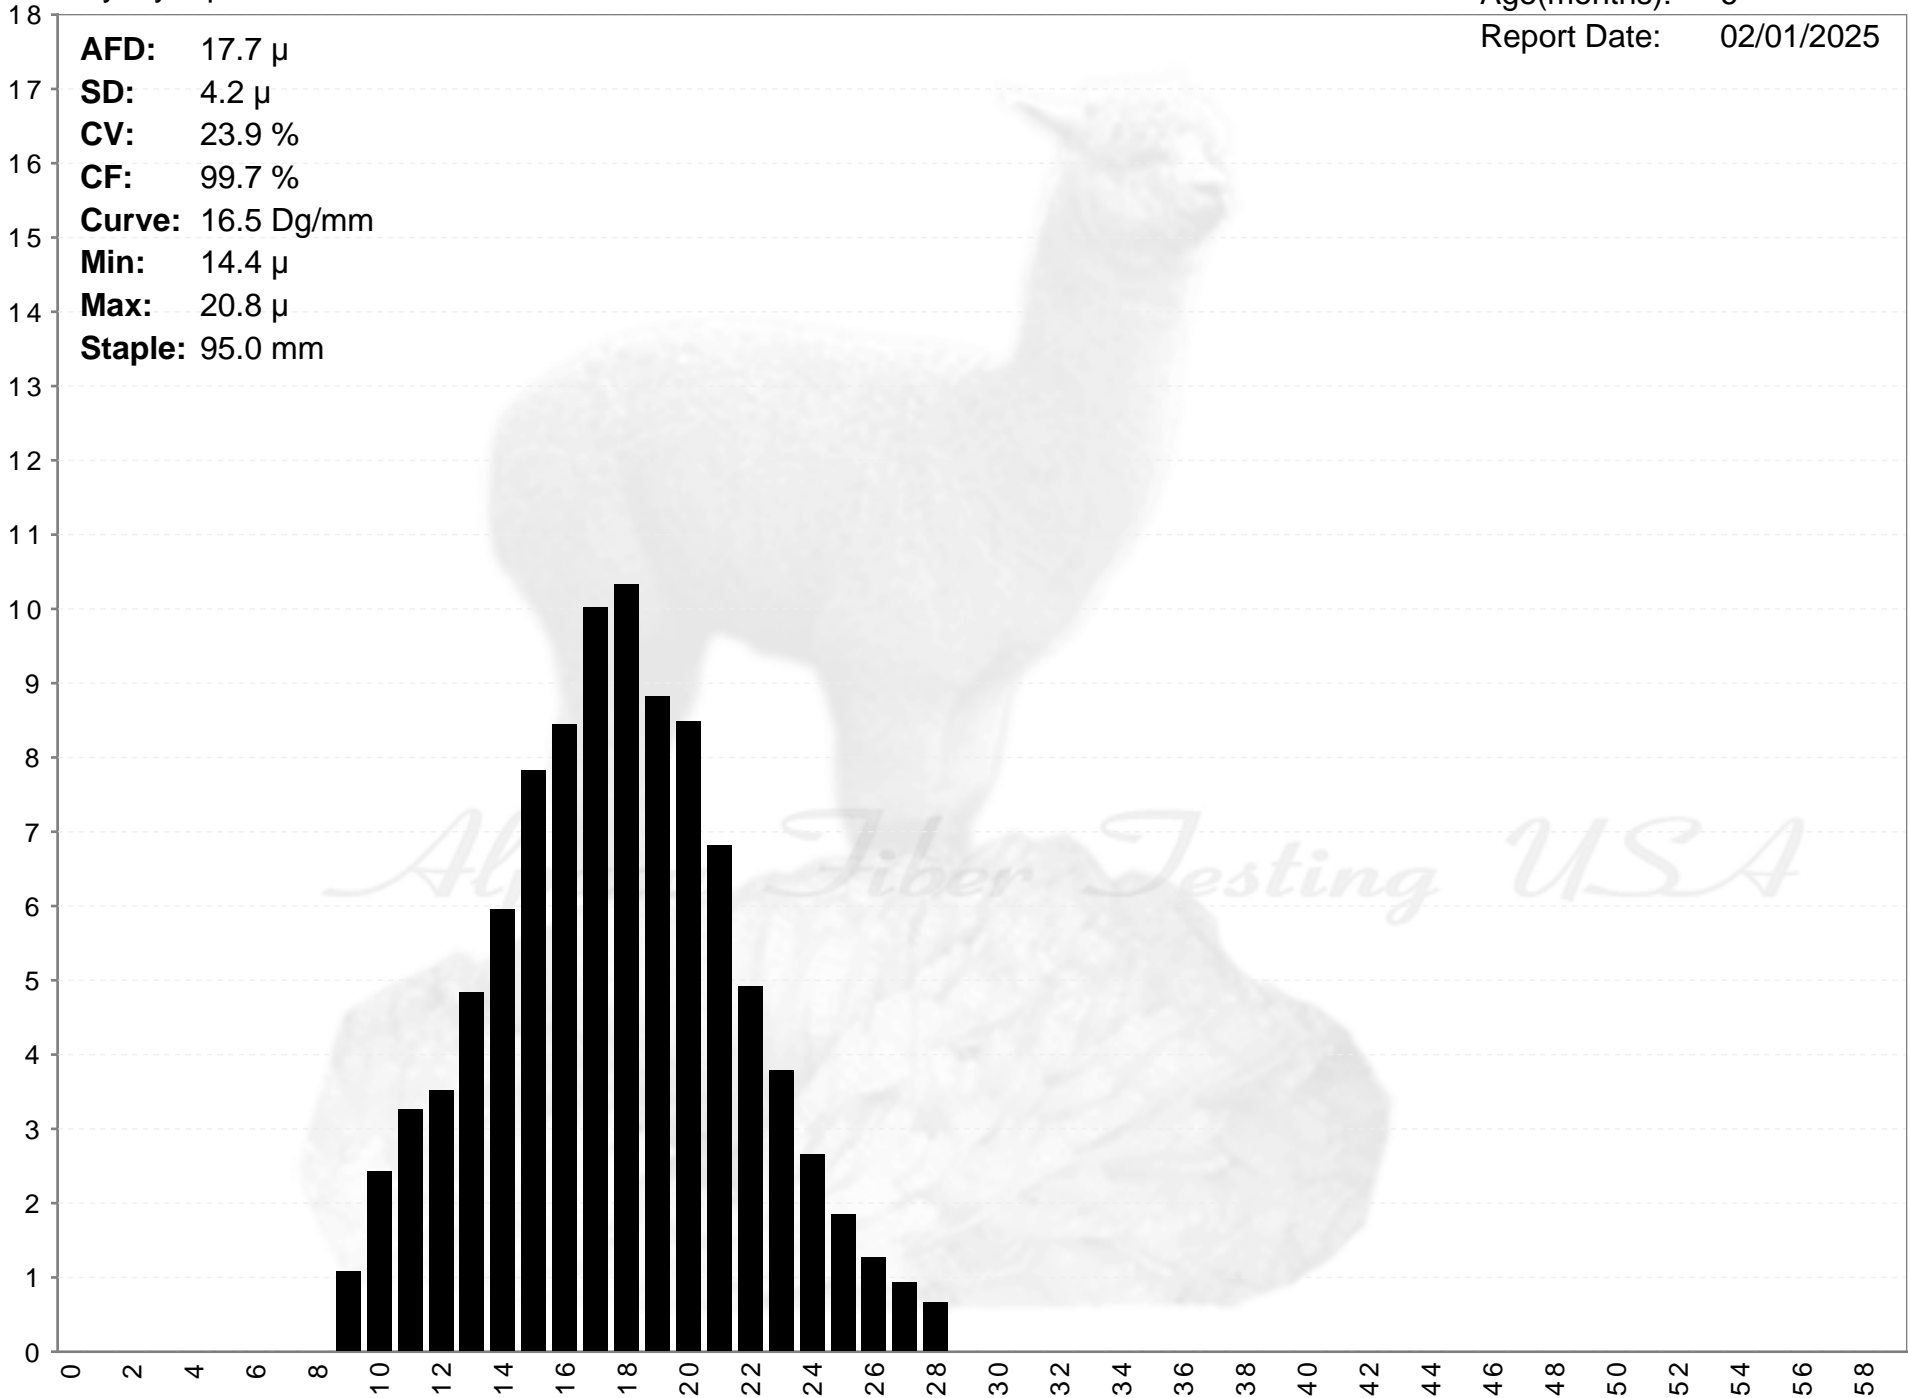

Raynay Alpaca Farm

RAYNAY'S INQUILL

Age(months): 6

Report Date: 02/01/2025

AFD: 17.7 μ
SD: 4.2 μ
CV: 23.9 %
CF: 99.7 %
Curve: 16.5 Dg/mm
Min: 14.4 μ
Max: 20.8 μ
Staple: 95.0 mm

% of Fibers

Alpaca Fiber Testing USA

Fiber Diameter (microns)

RAYNAY'S INQUILL

AFD: 17.7 μ
SD: 4.2 μ
CV: 23.9 %
CF: 99.7 %
Curve: 16.5 Dg/mm
Min: 14.4 μ
Max: 20.8 μ
Staple: 95.0 mm