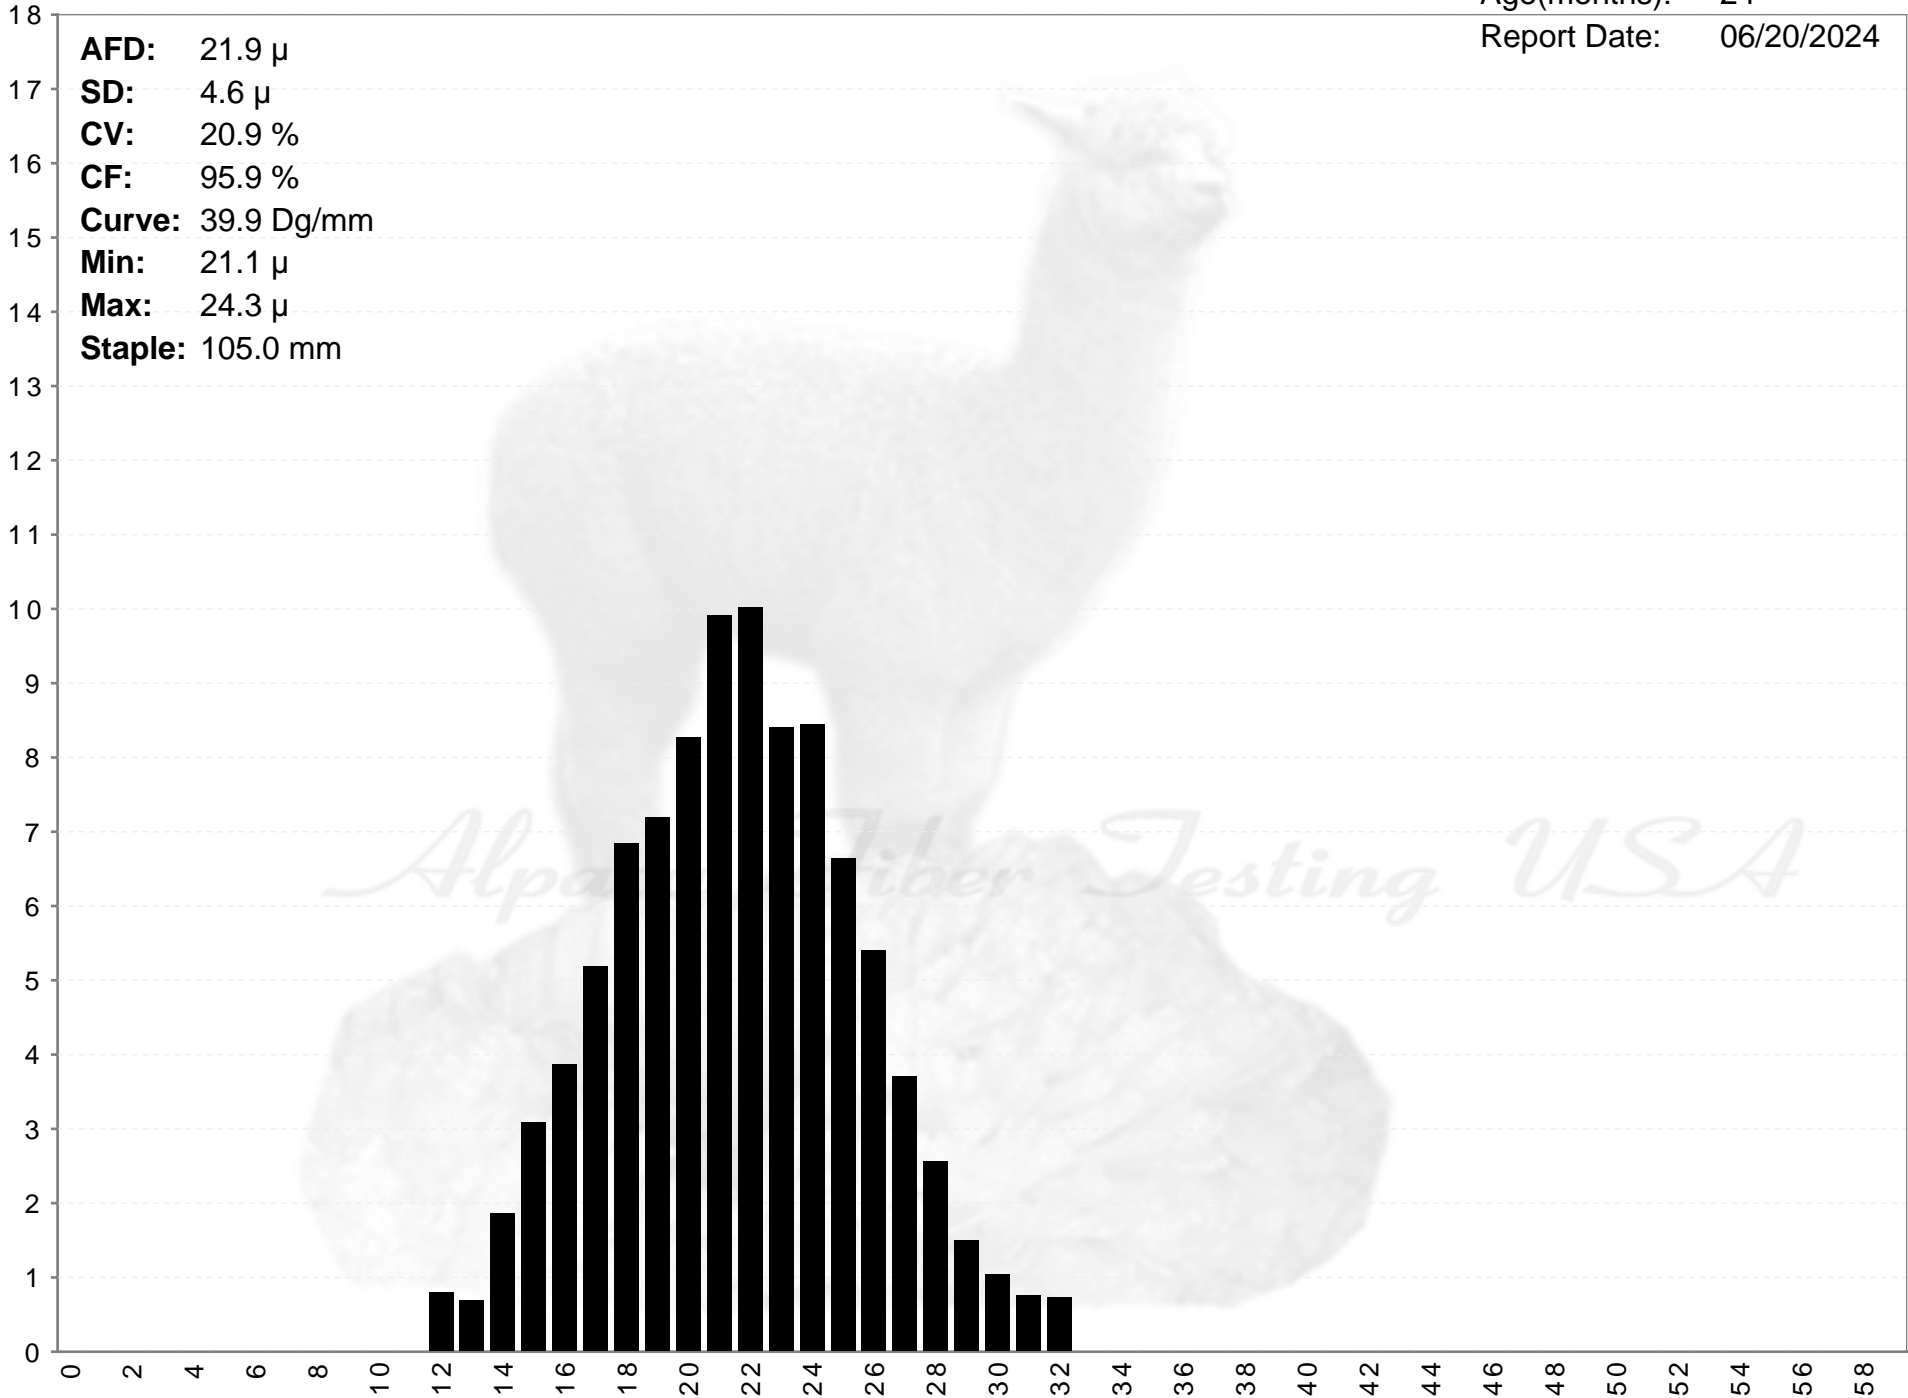

Thordarson Farms

BRIDA

Age(months): 24
Report Date: 06/20/2024

AFD: 21.9 μ
SD: 4.6 μ
CV: 20.9 %
CF: 95.9 %
Curve: 39.9 Dg/mm
Min: 21.1 μ
Max: 24.3 μ
Staple: 105.0 mm

% of Fibers

Alpaca Fiber Testing USA

Fiber Diameter (microns)

AFD: 21.9 μ
SD: 4.6 μ
CV: 20.9 %
CF: 95.9 %
Curve: 39.9 Dg/mm
Min: 21.1 μ
Max: 24.3 μ
Staple: 105.0 mm