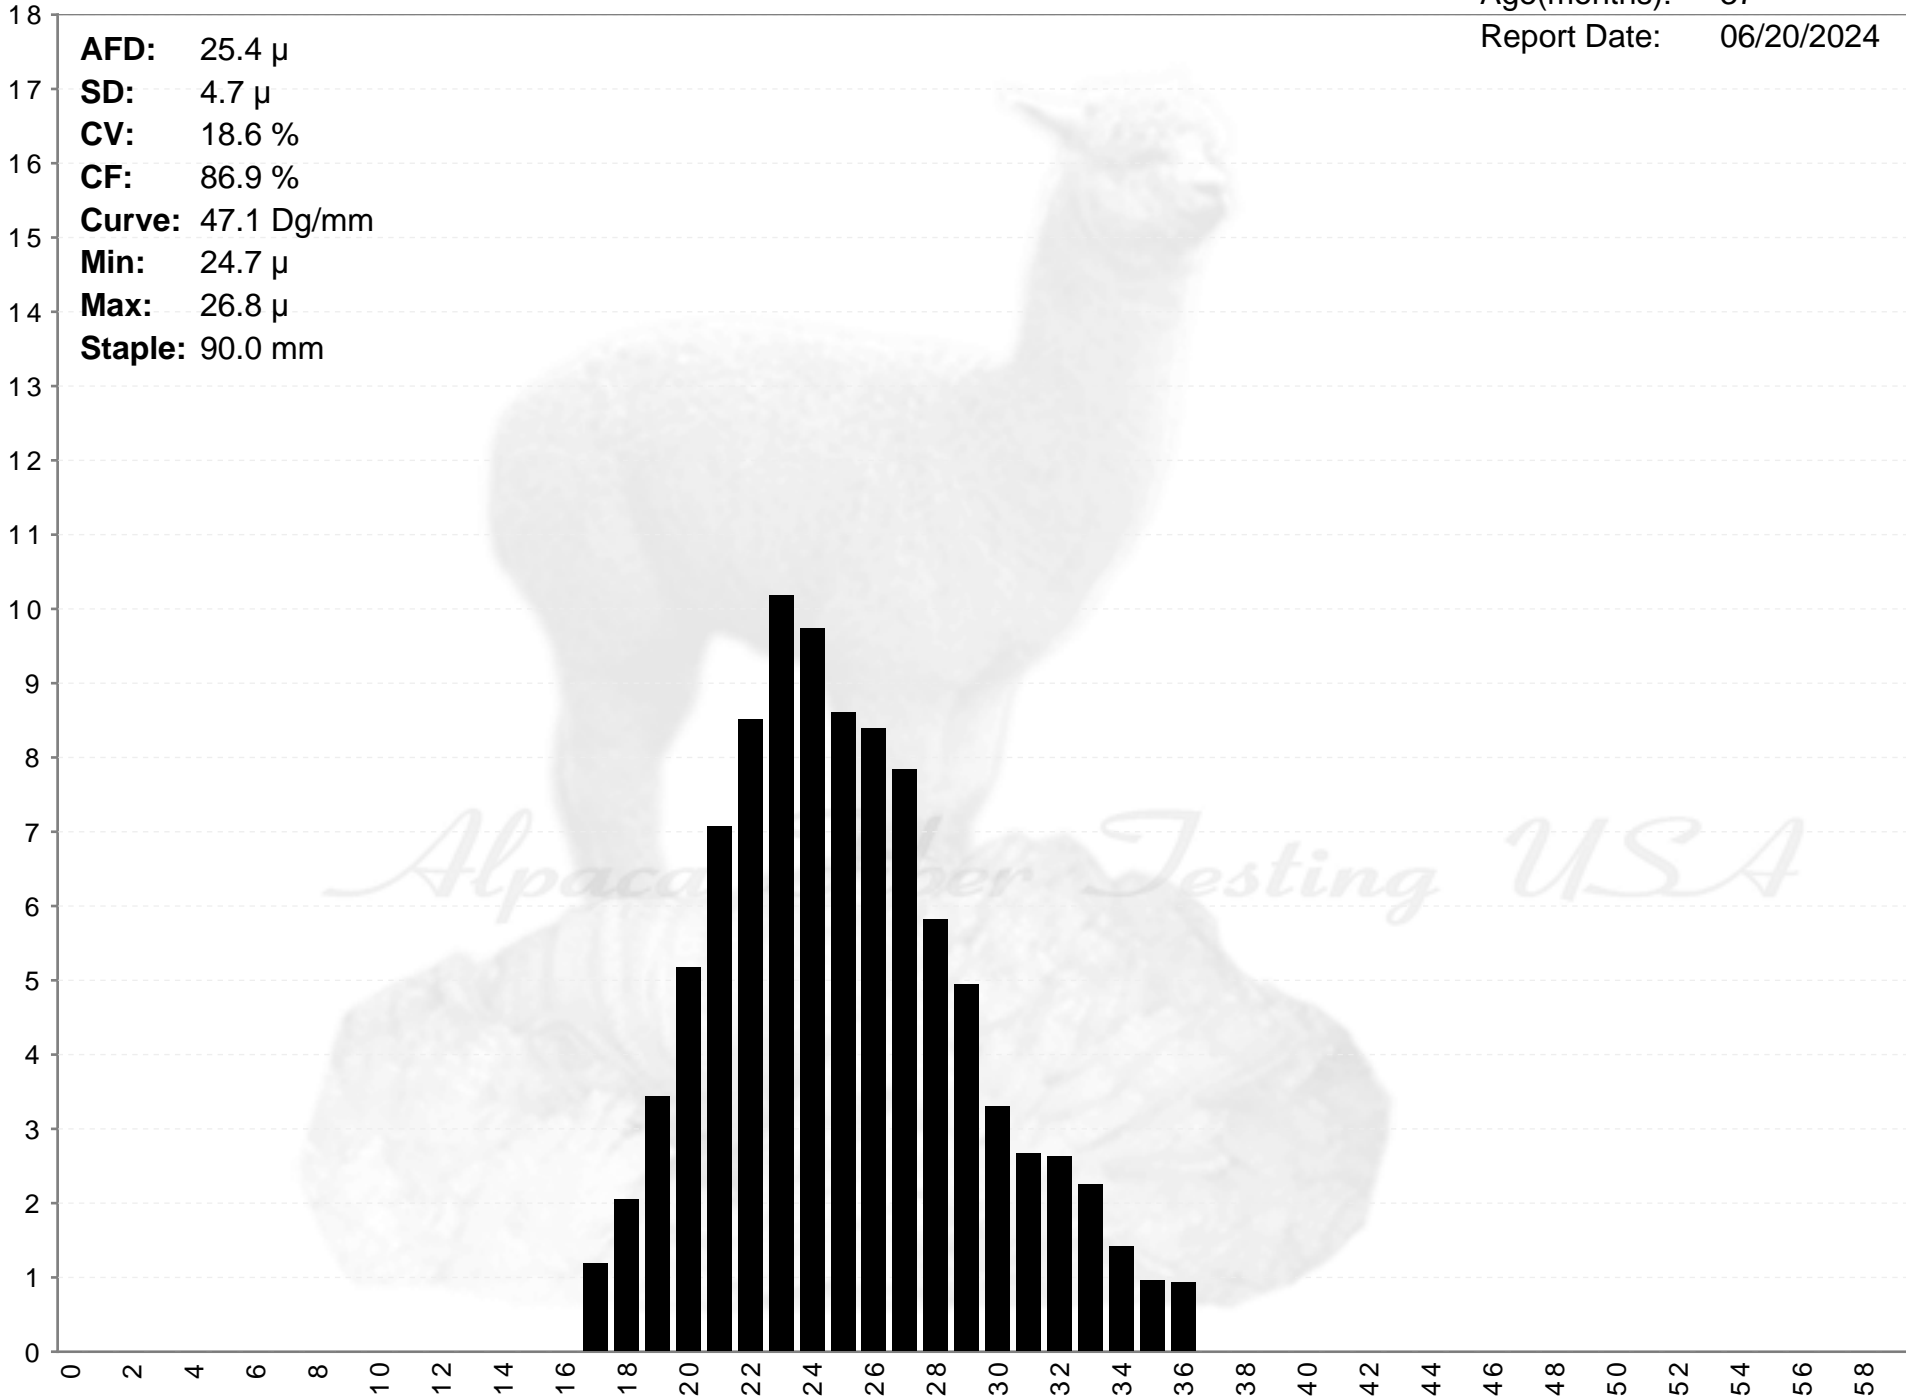

Thordarson Farms

TWINKLE

Age(months): 37
Report Date: 06/20/2024

AFD: 25.4 μ
SD: 4.7 μ
CV: 18.6 %
CF: 86.9 %
Curve: 47.1 Dg/mm
Min: 24.7 μ
Max: 26.8 μ
Staple: 90.0 mm

% of Fibers

Alpaca Fiber Testing USA

Fiber Diameter (microns)