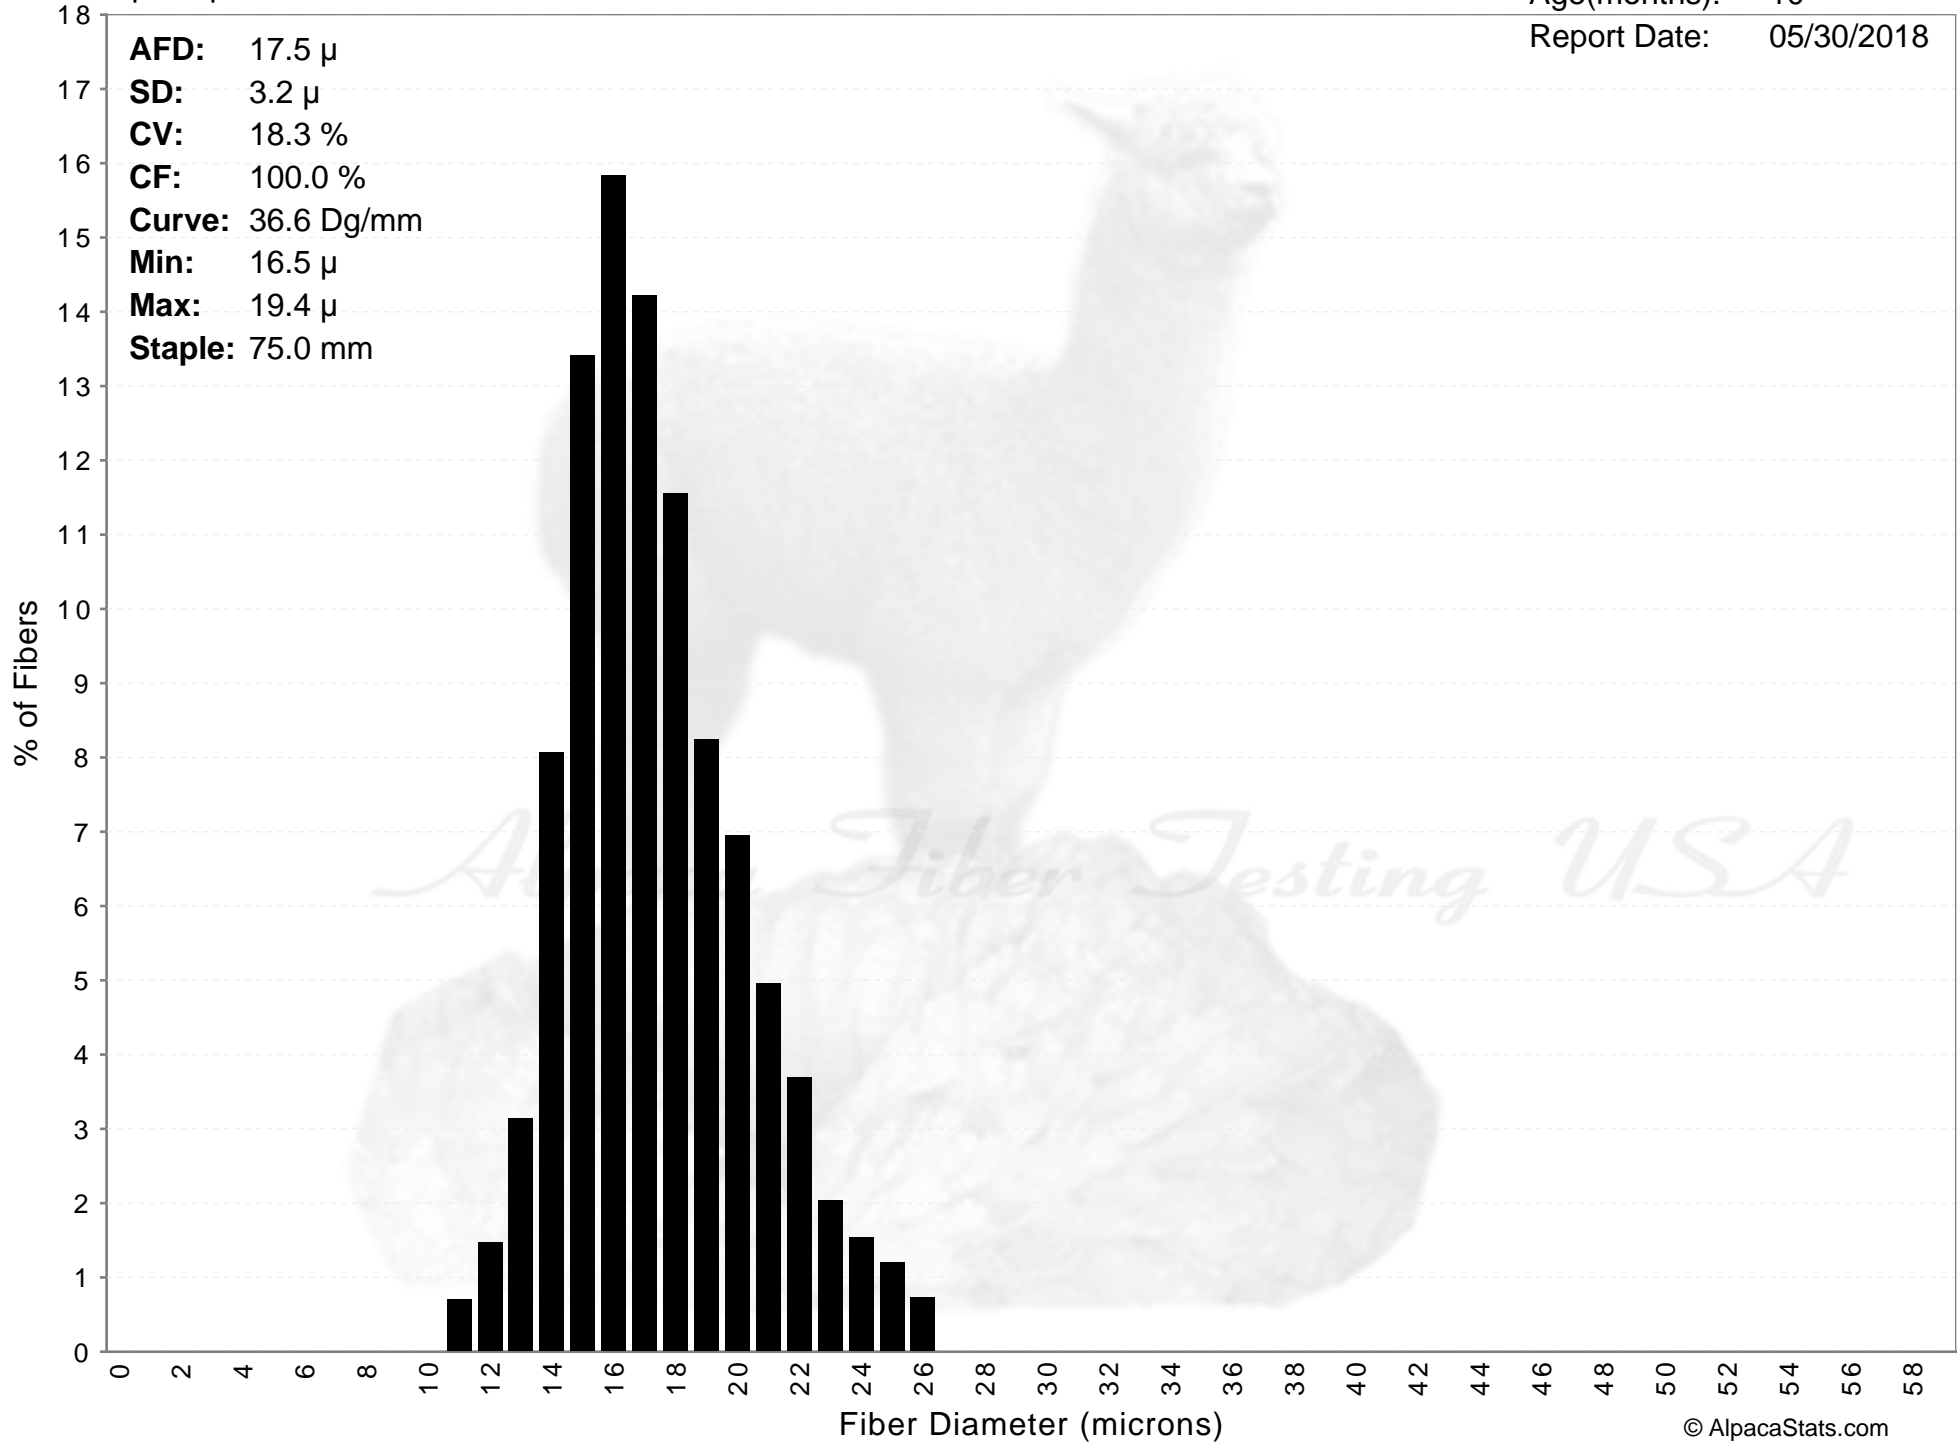

Epic Alpacas

EPIC ALPACAS DESCARTE

Age(months): 10
Report Date: 05/30/2018

AFD: 17.5 μ
SD: 3.2 μ
CV: 18.3 %
CF: 100.0 %
Curve: 36.6 Dg/mm
Min: 16.5 μ
Max: 19.4 μ
Staple: 75.0 mm

Epic Alpacas

EPIC ALPACAS DESCARTE

Age(months): 10

Report Date: 05/30/2018

AFD: 17.5 μ
SD: 3.2 μ
CV: 18.3 %
CF: 100.0 %
Curve: 36.6 Dg/mm
Min: 16.5 μ
Max: 19.4 μ
Staple: 75.0 mm